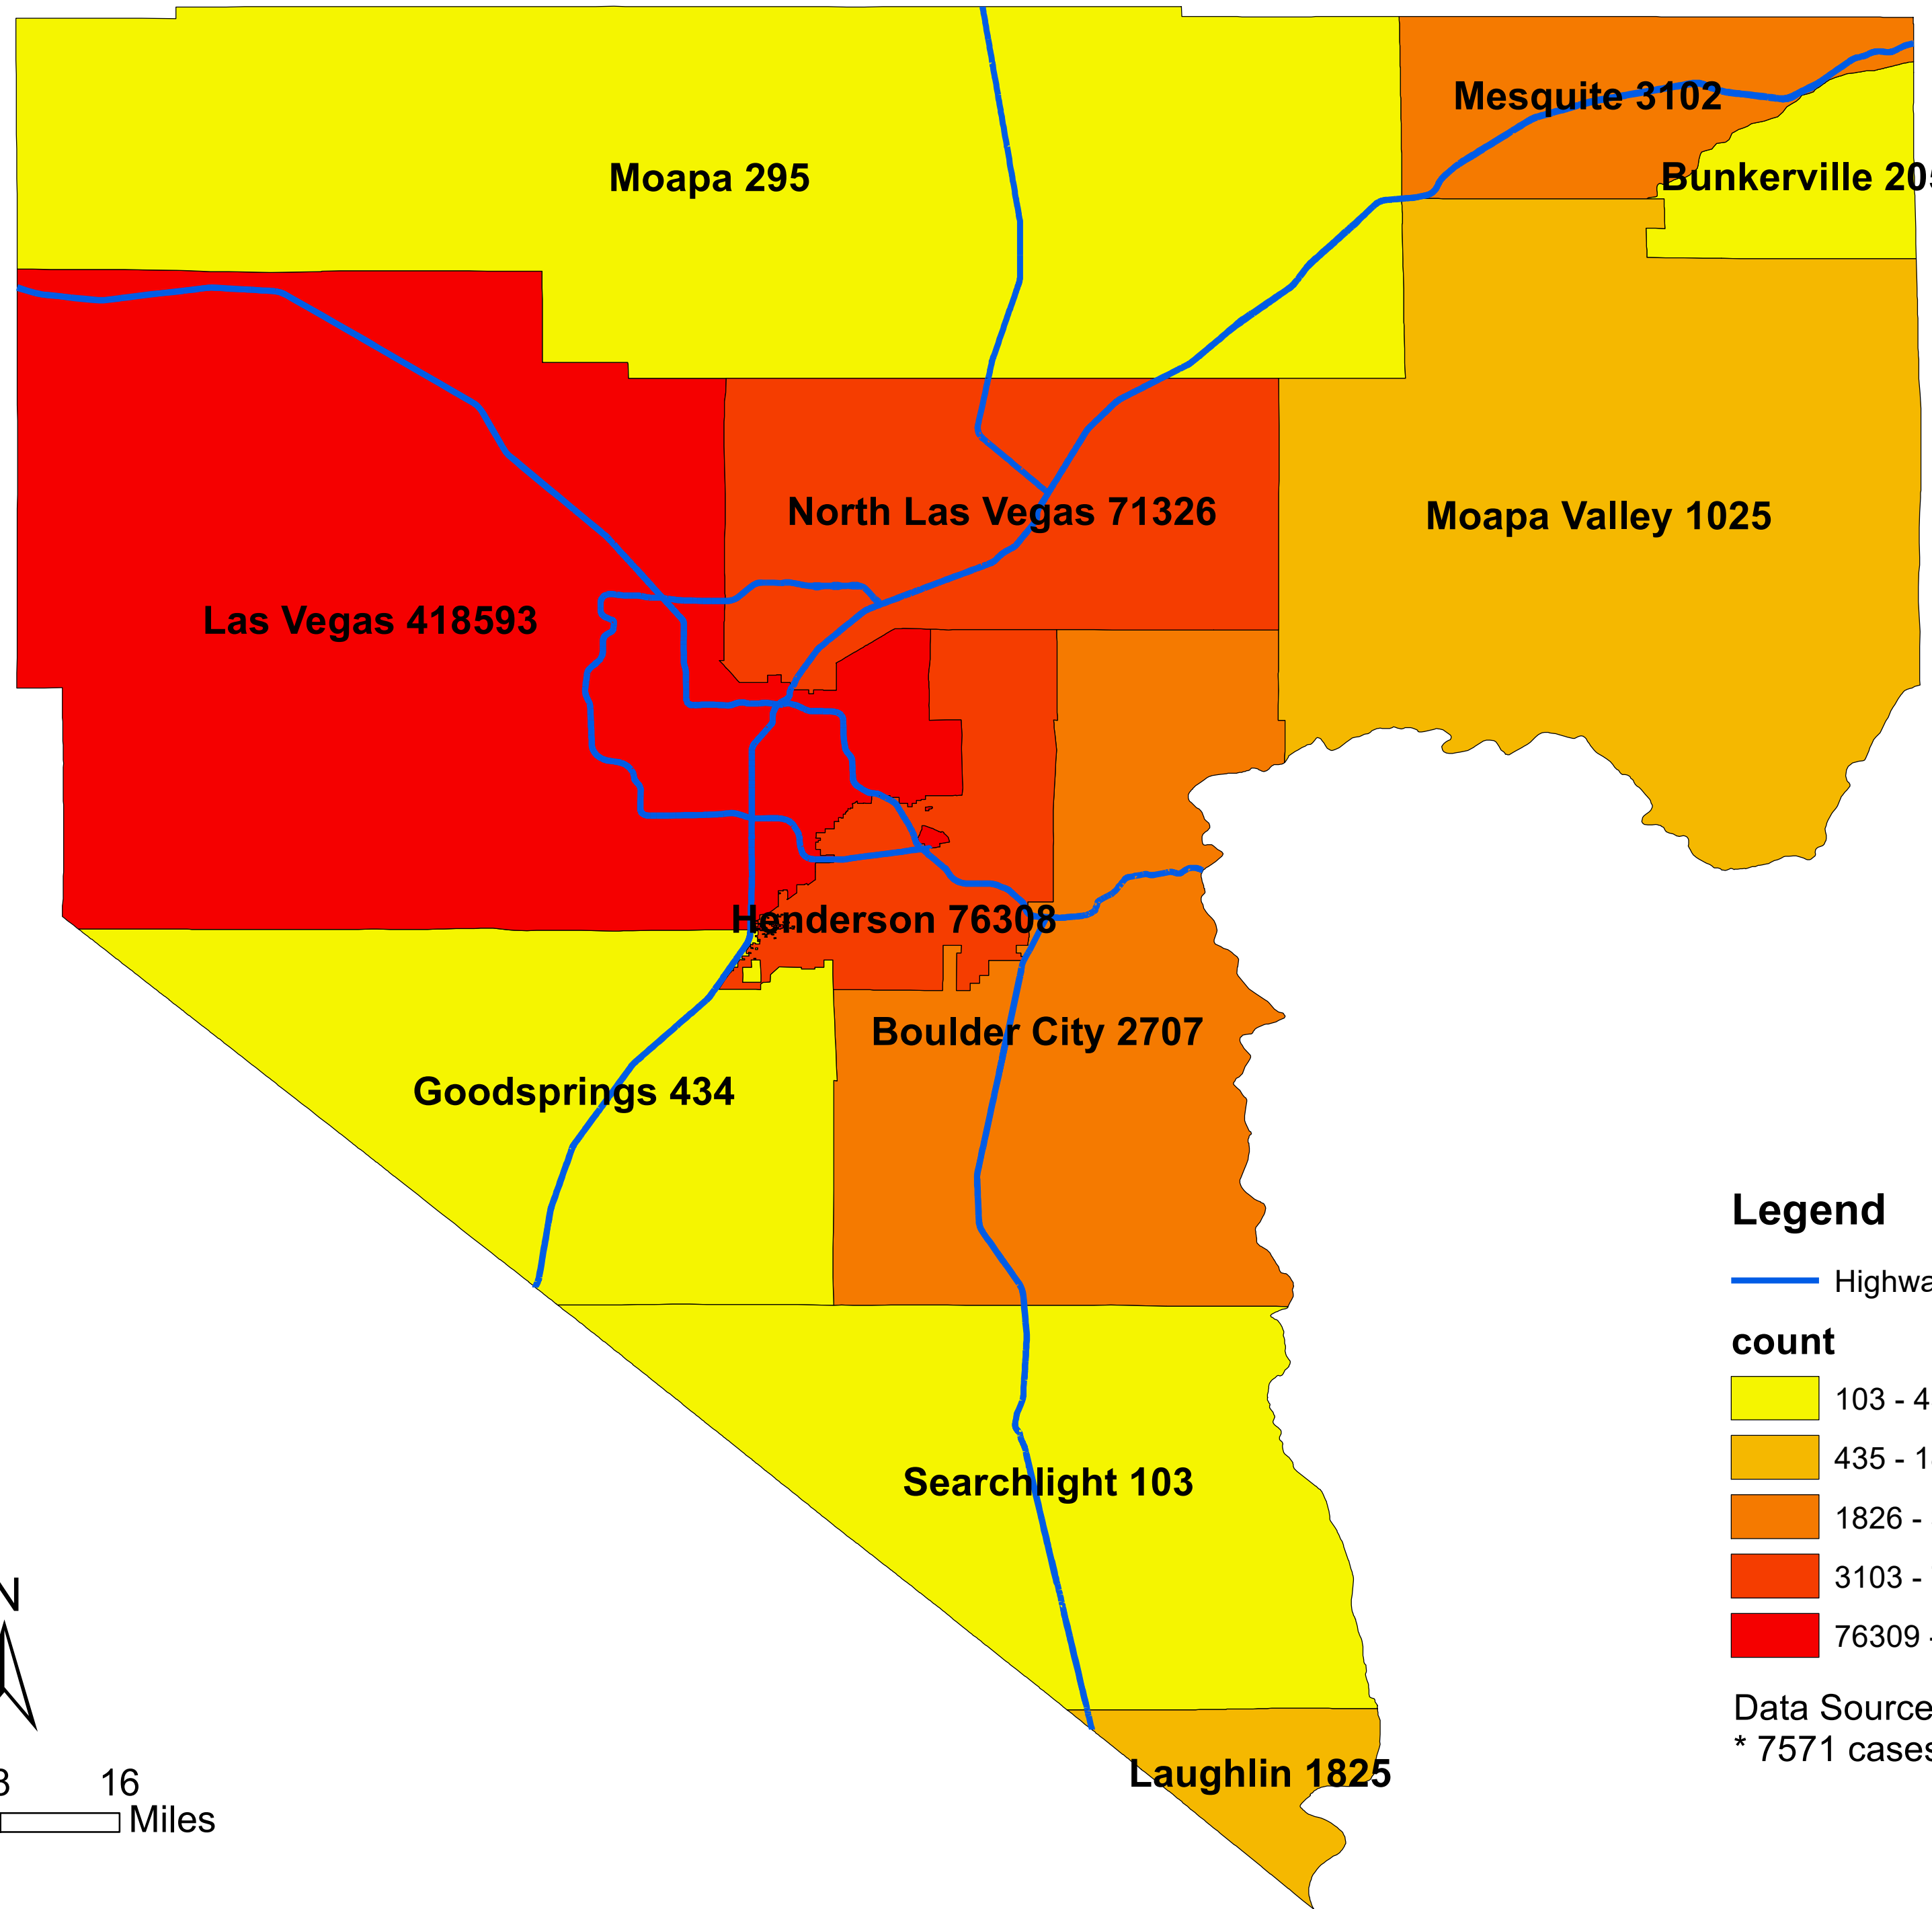

Number of COVID-19 cases by city in Clark county (11.28.2022)

Legend

— Highway

count

Data Source: SNHD

* 7571 cases without city information

0 4 8 16 Miles