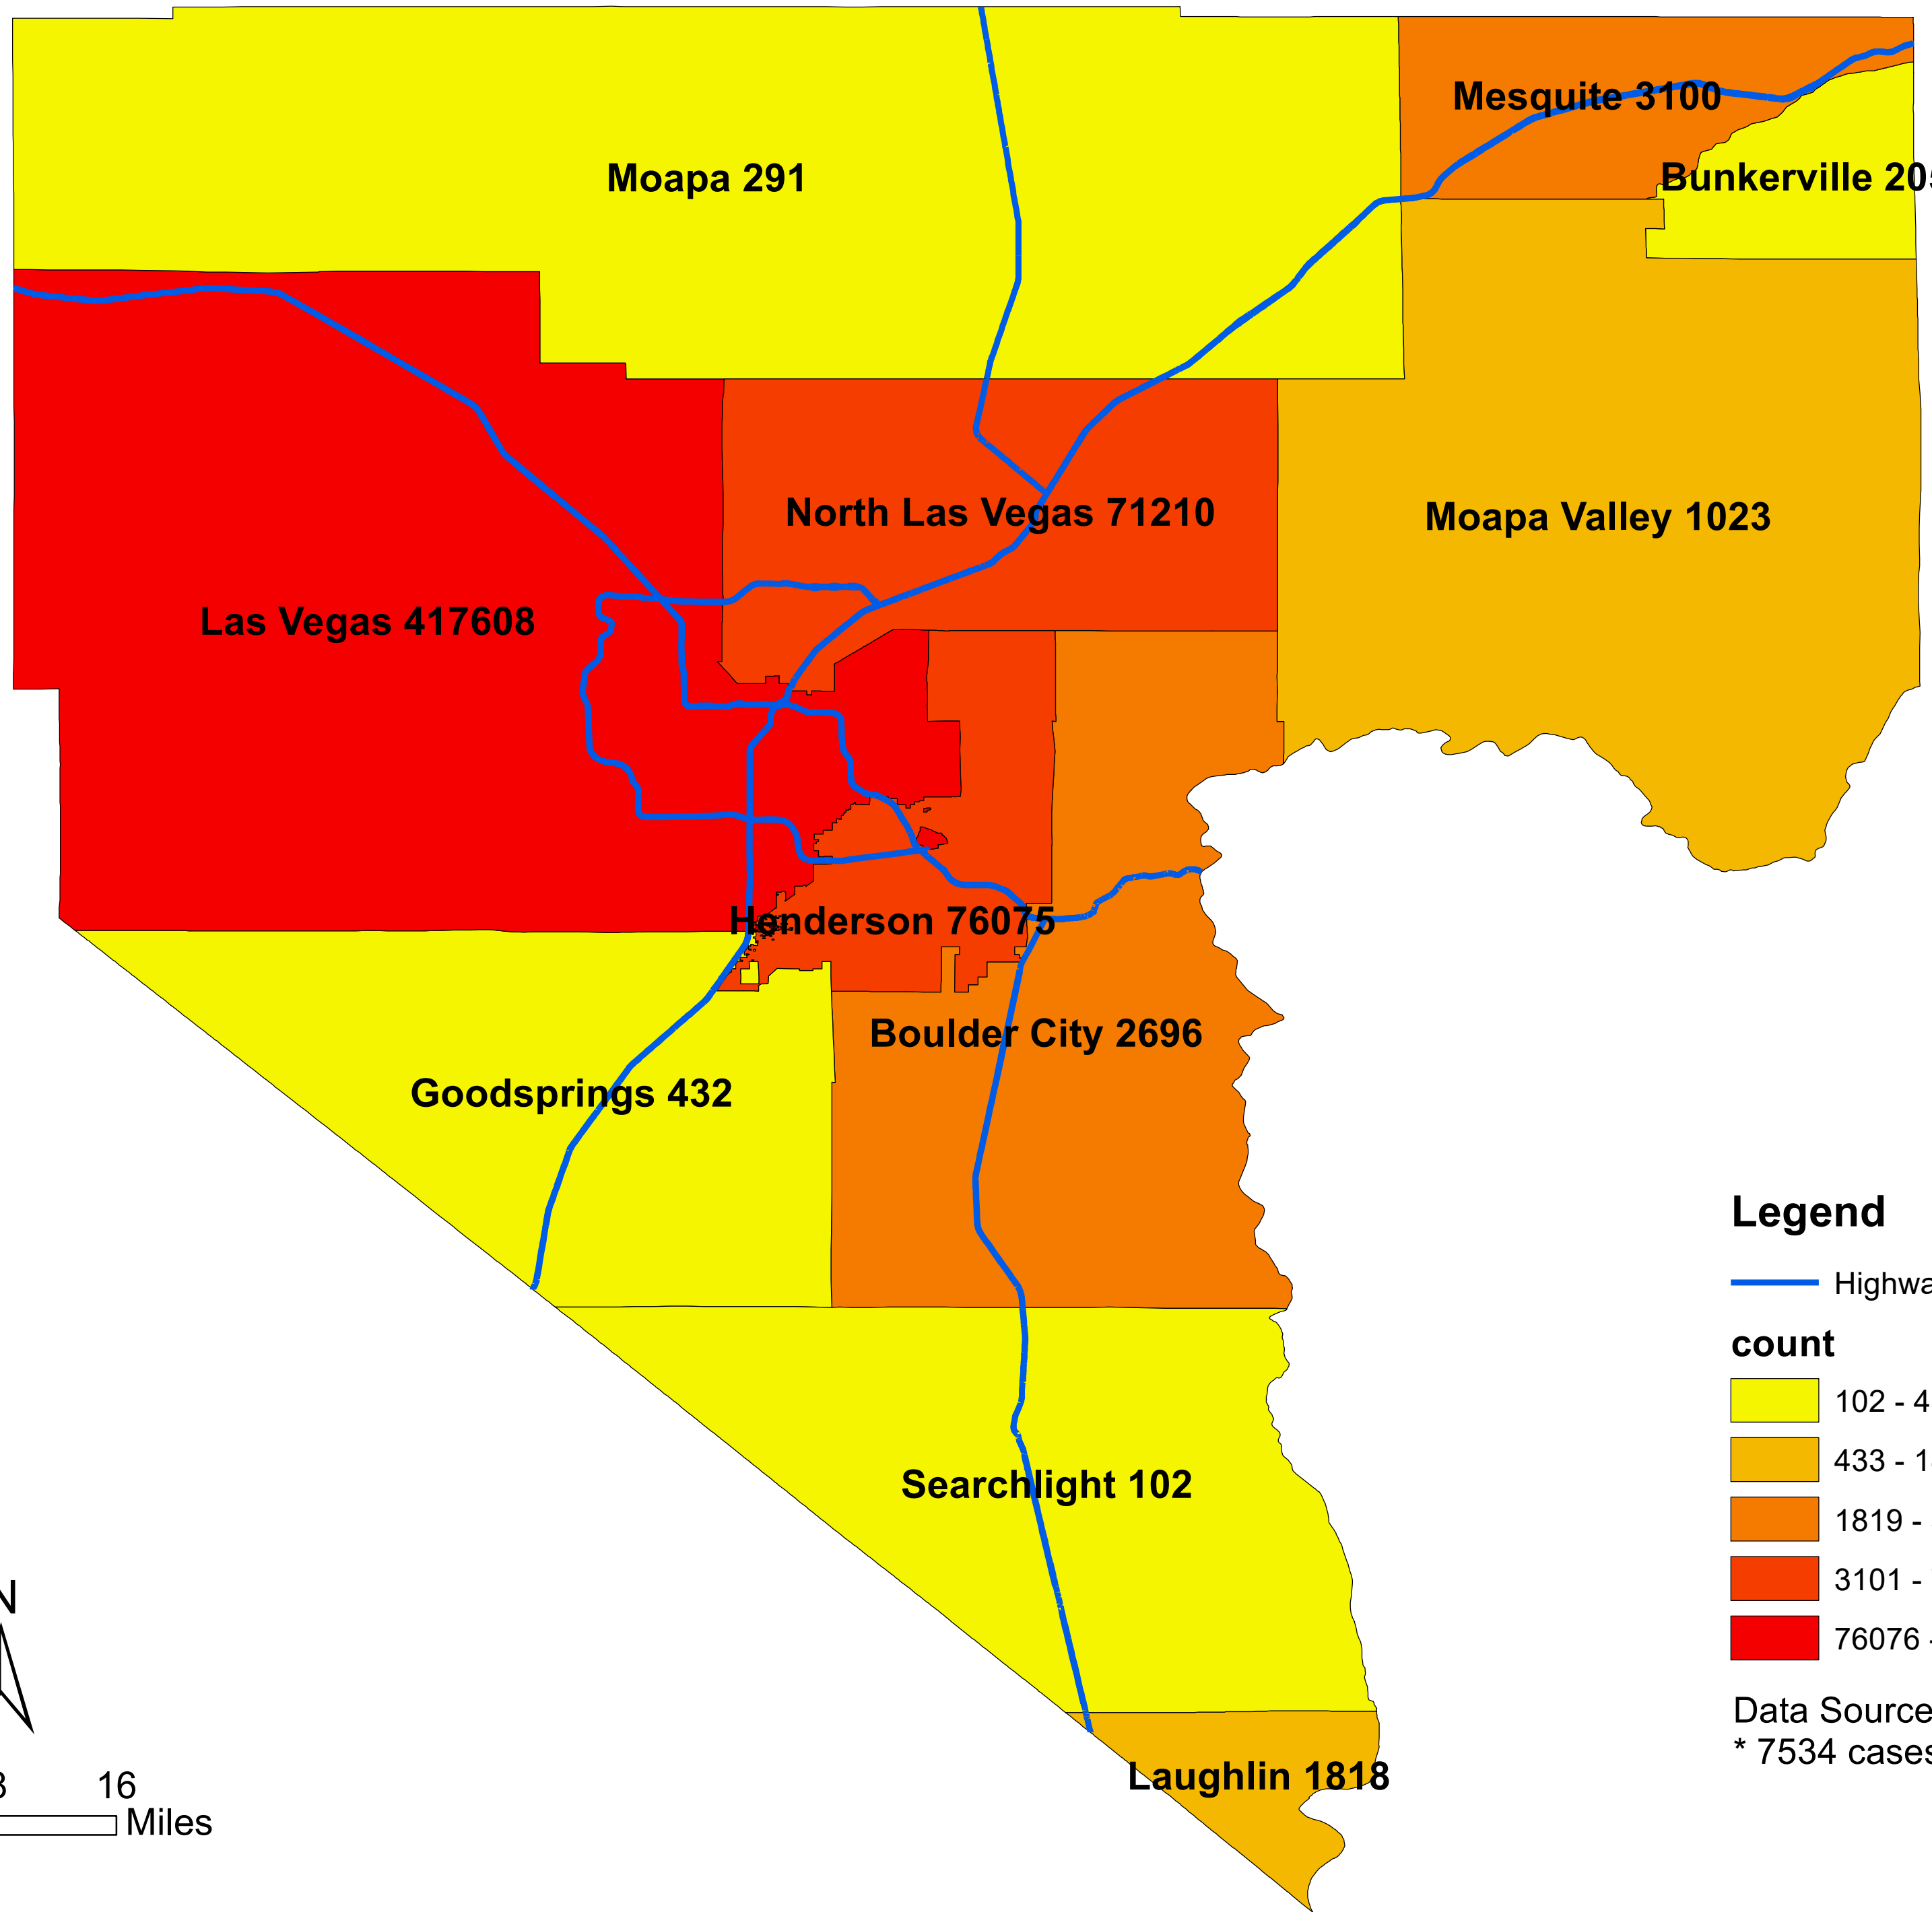

Number of COVID-19 cases by city in Clark county (11.21.2022)

Legend

— Highway

count

Data Source: SNHD

* 7534 cases without city information

0 4 8 16 Miles