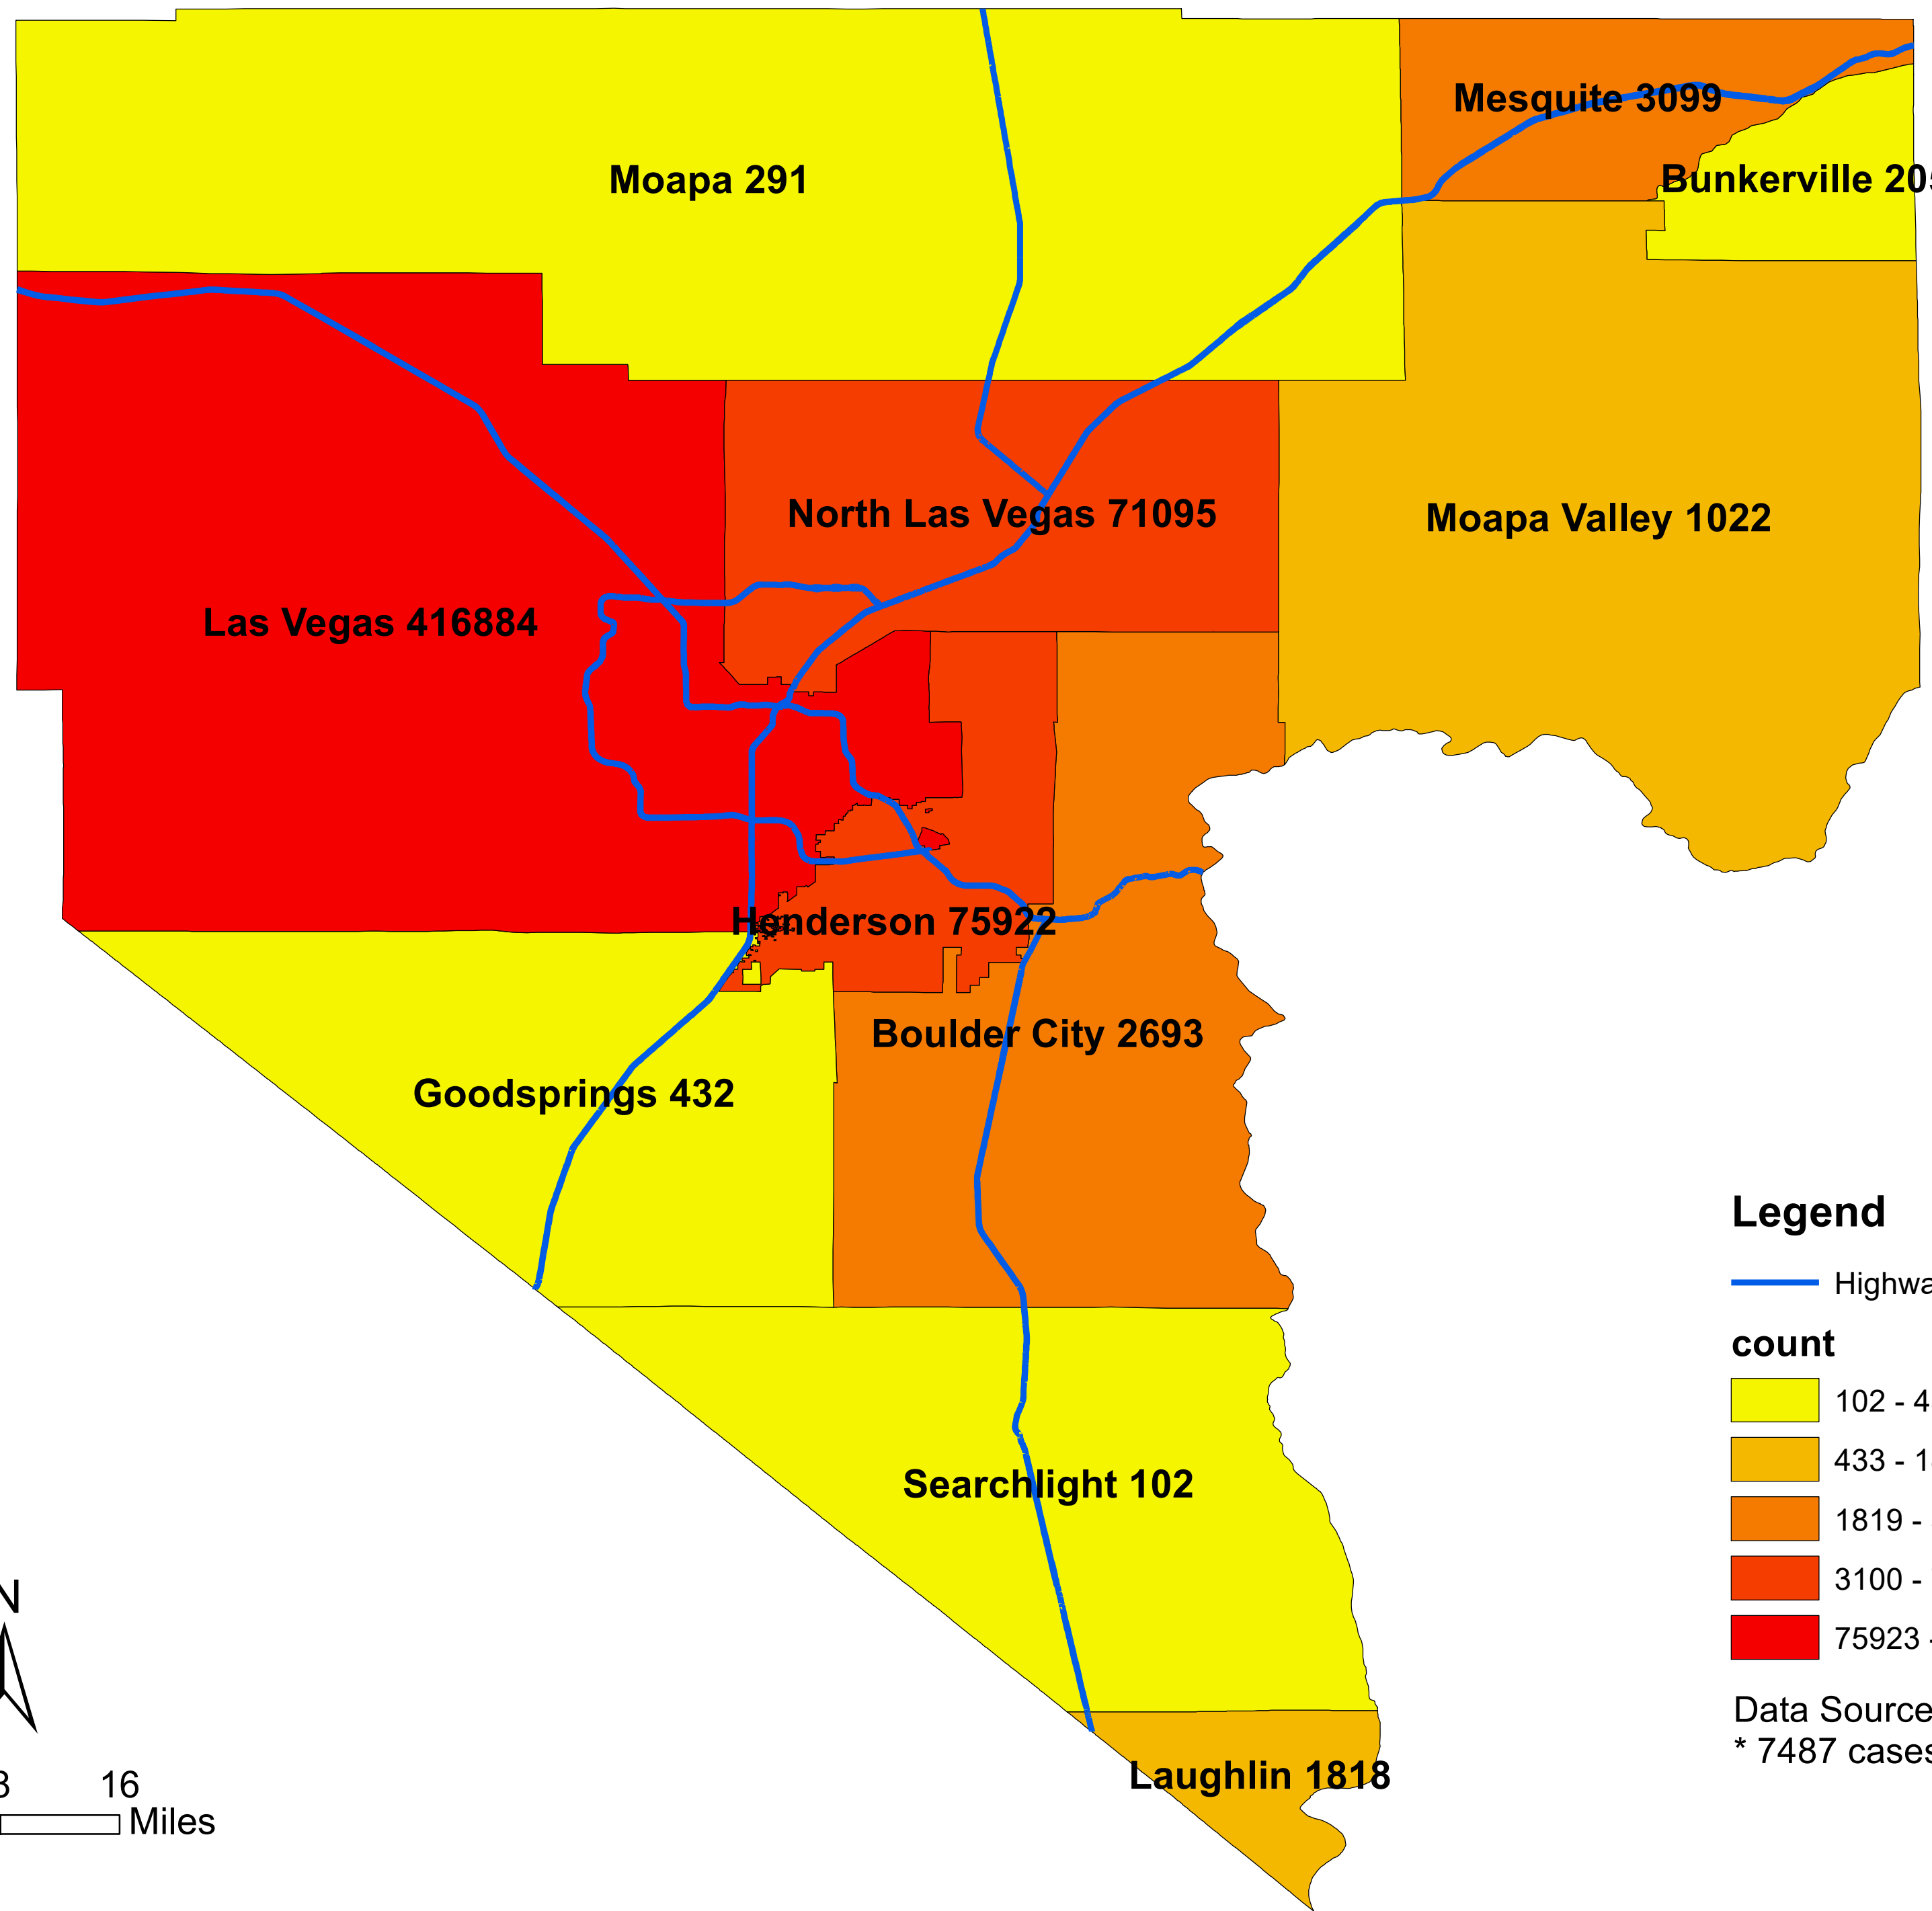

# Number of COVID-19 cases by city in Clark county (11.14.2022)

## Legend

— Highway

### count

Data Source: SNHD

\* 7487 cases without city information

0 4 8 16 Miles