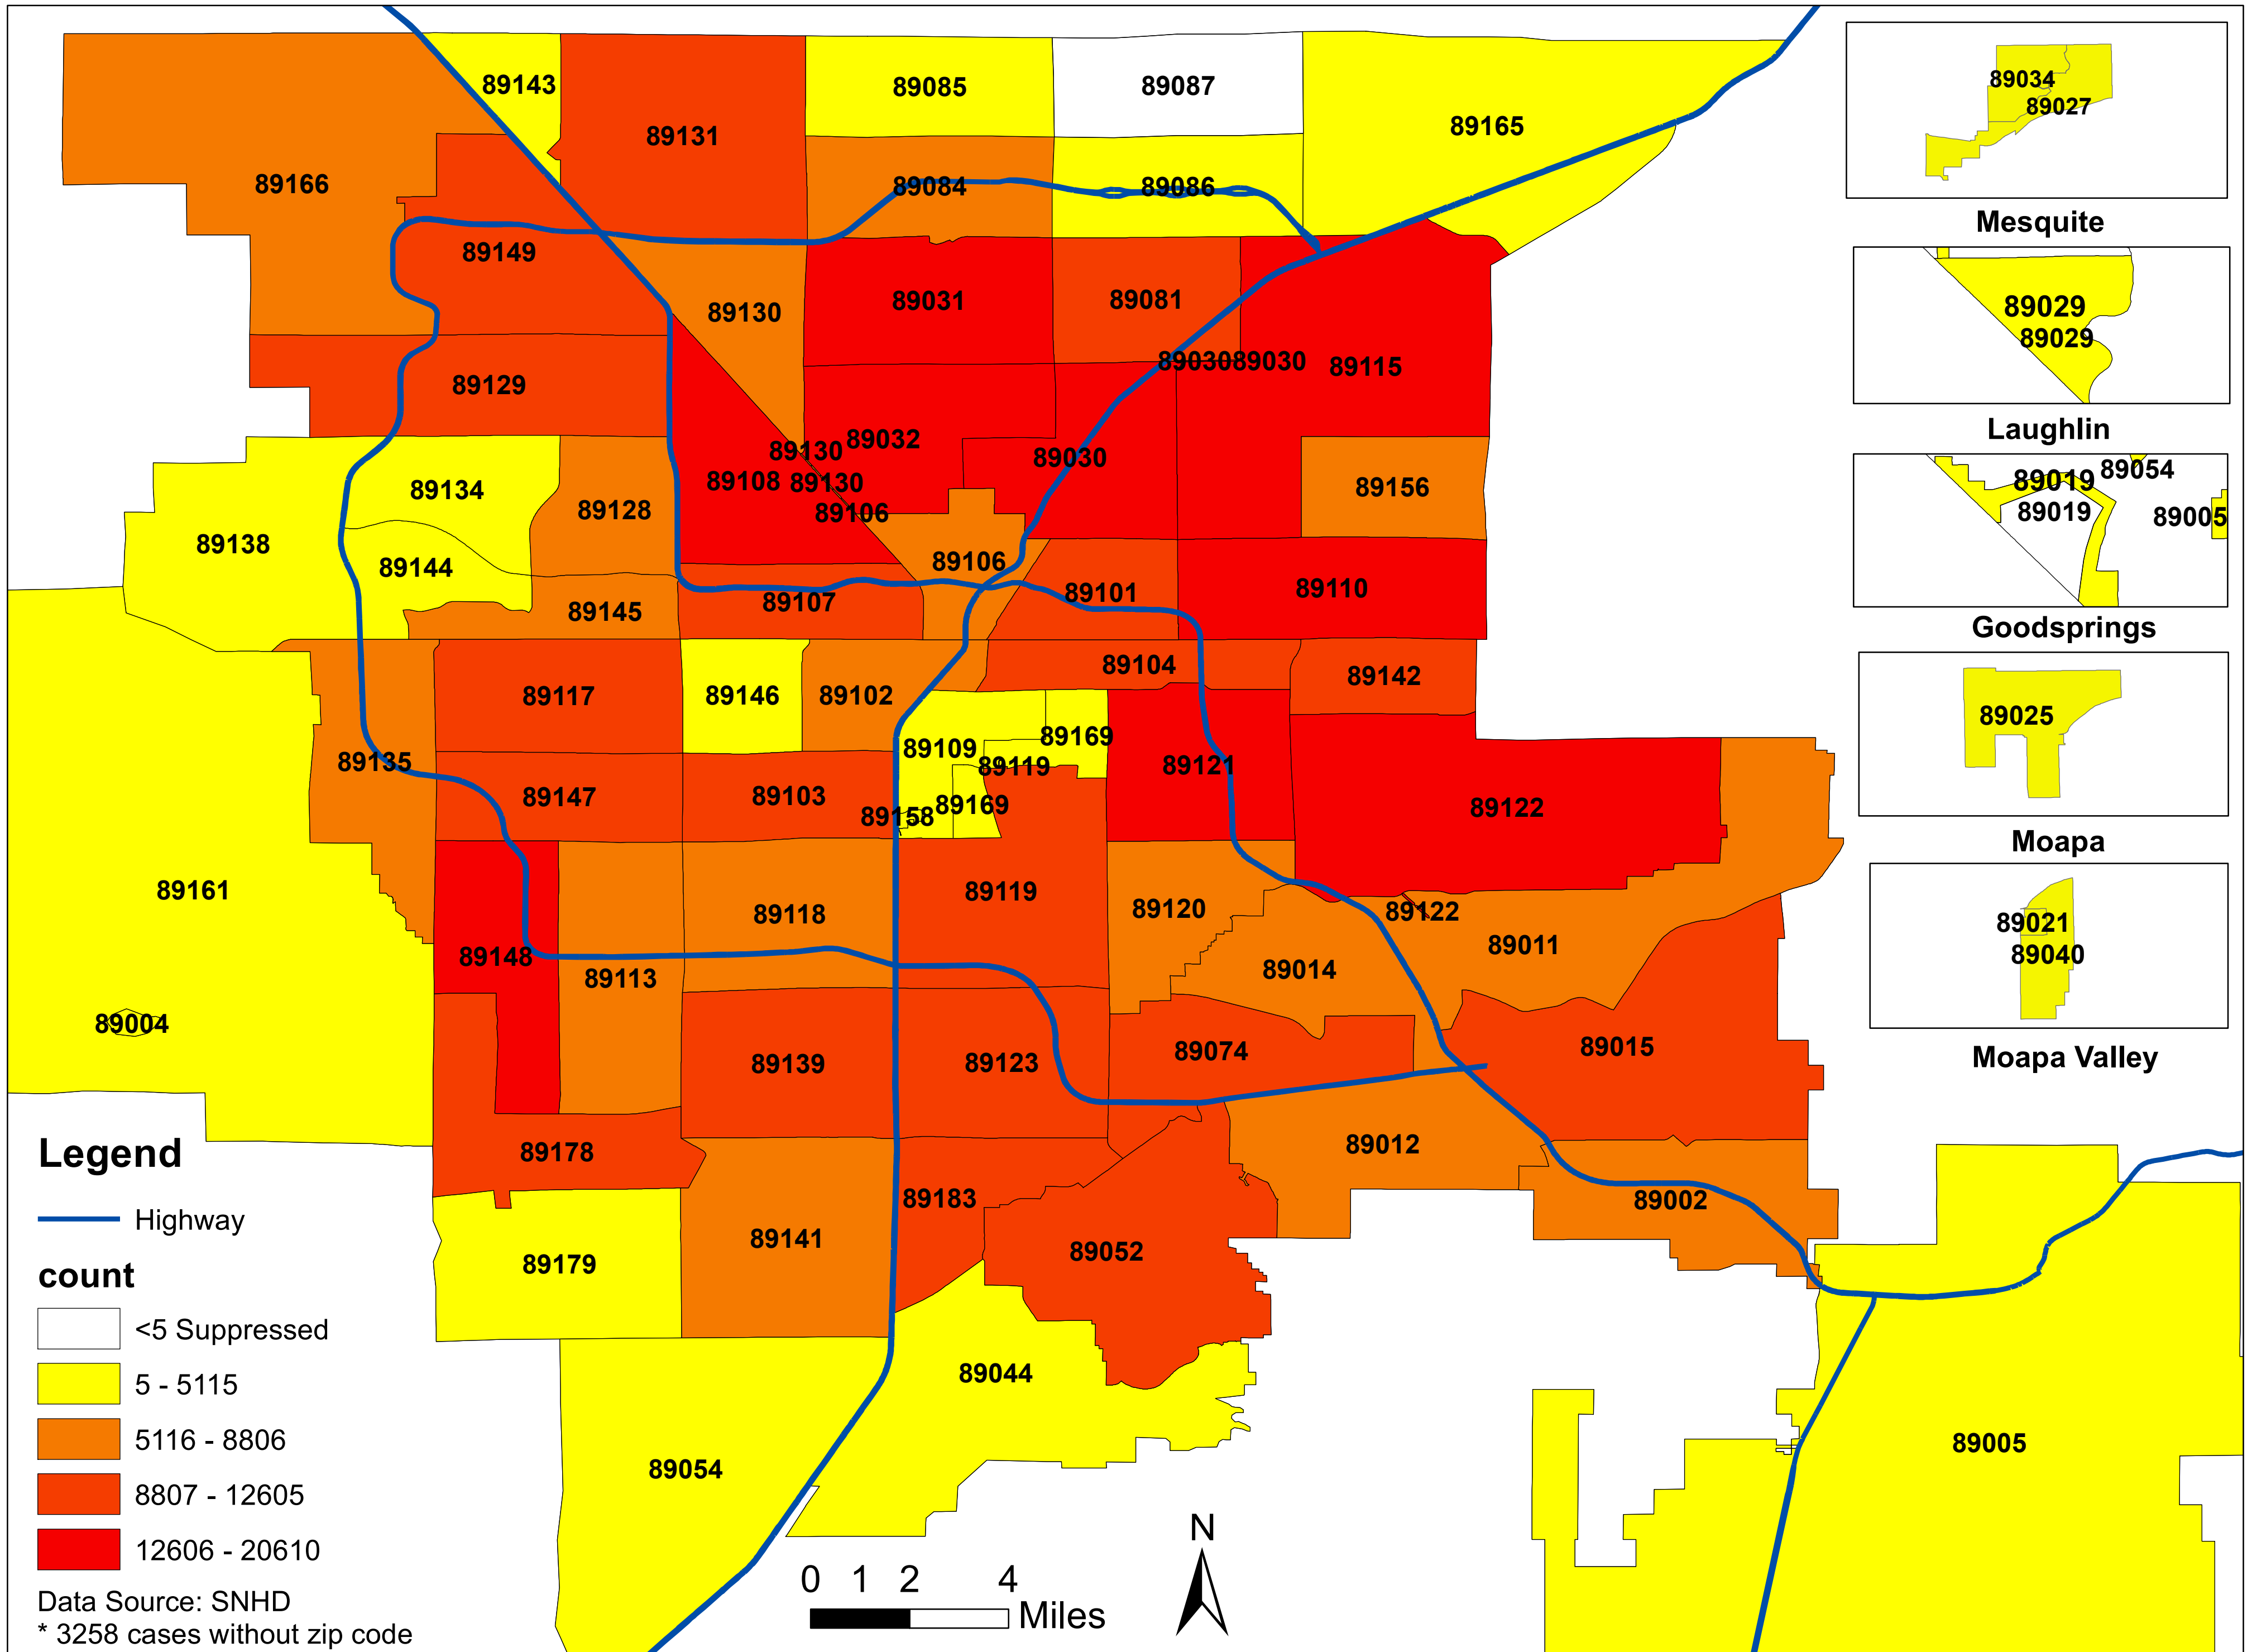

# Number of COVID-19 cases by zip code in Clark county (05.30.2022)

**Note: More than 5 cases reported from 89124**