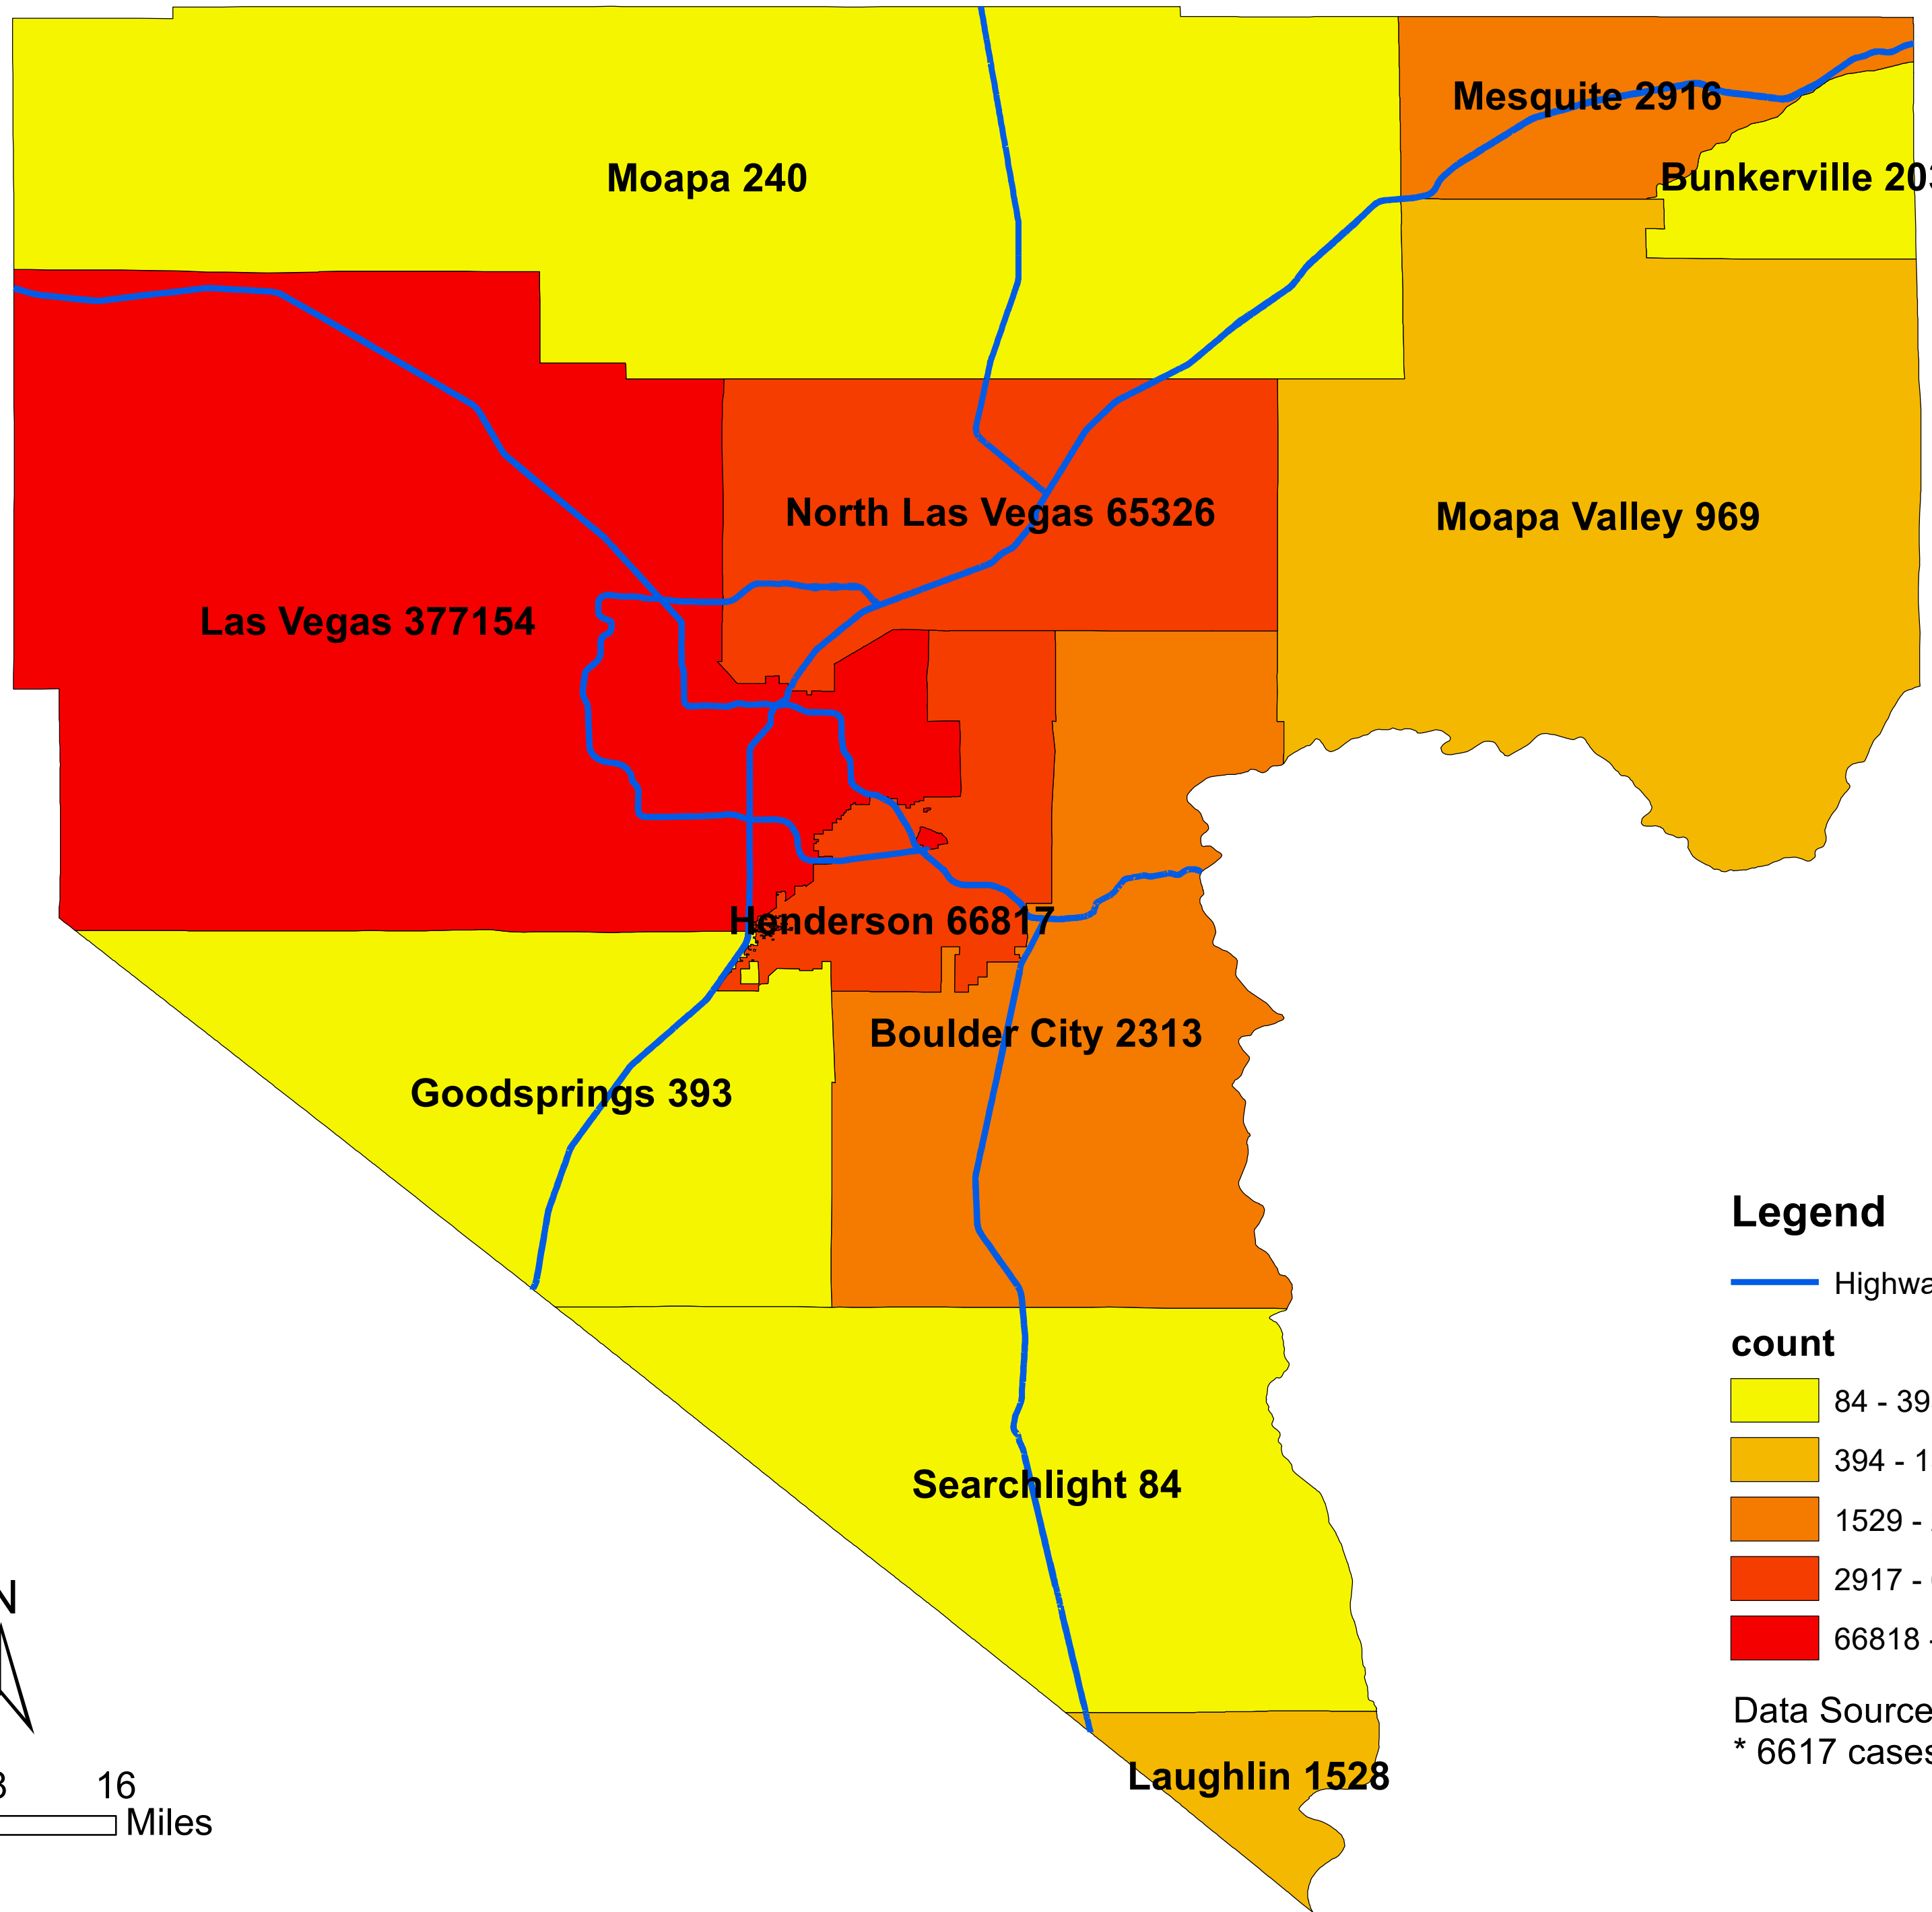

Number of COVID-19 cases by city in Clark county (05.30.2022)

Legend

— Highway

count

Data Source: SNHD

* 6617 cases without city information

0 4 8 16 Miles