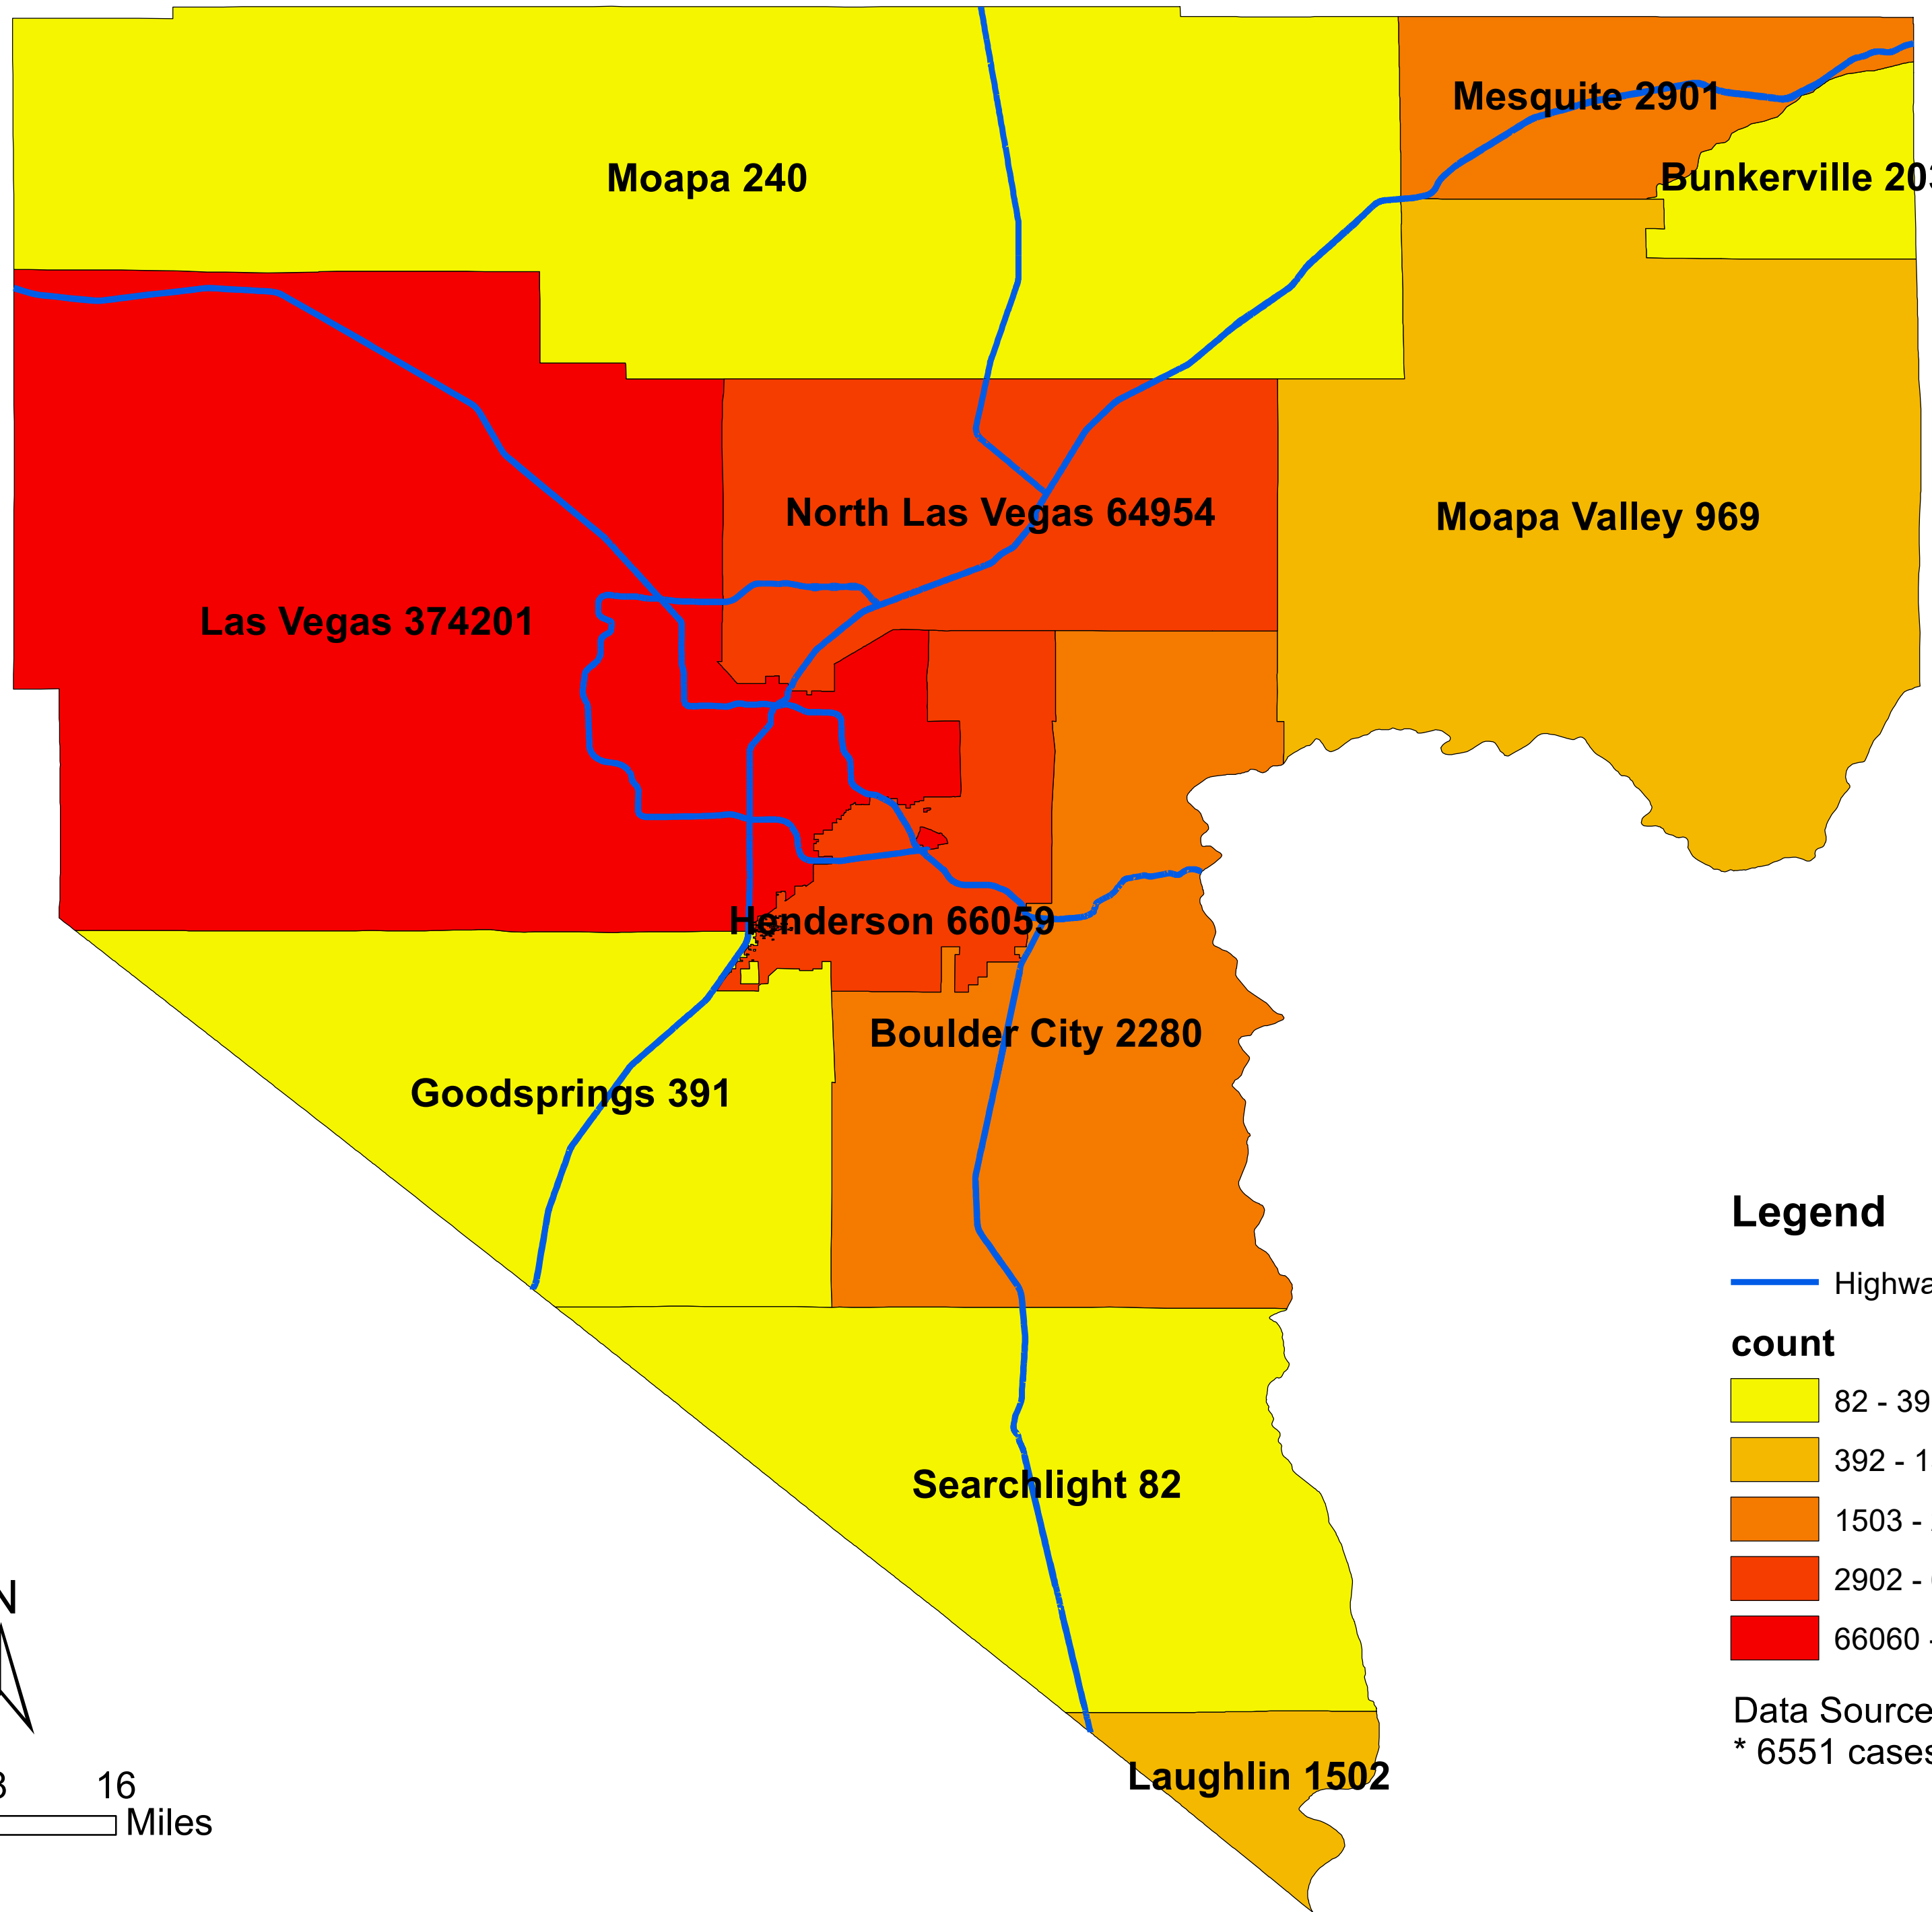

Number of COVID-19 cases by city in Clark county (05.23.2022)

Legend

— Highway

count

Data Source: SNHD

* 6551 cases without city information

0 4 8 16 Miles