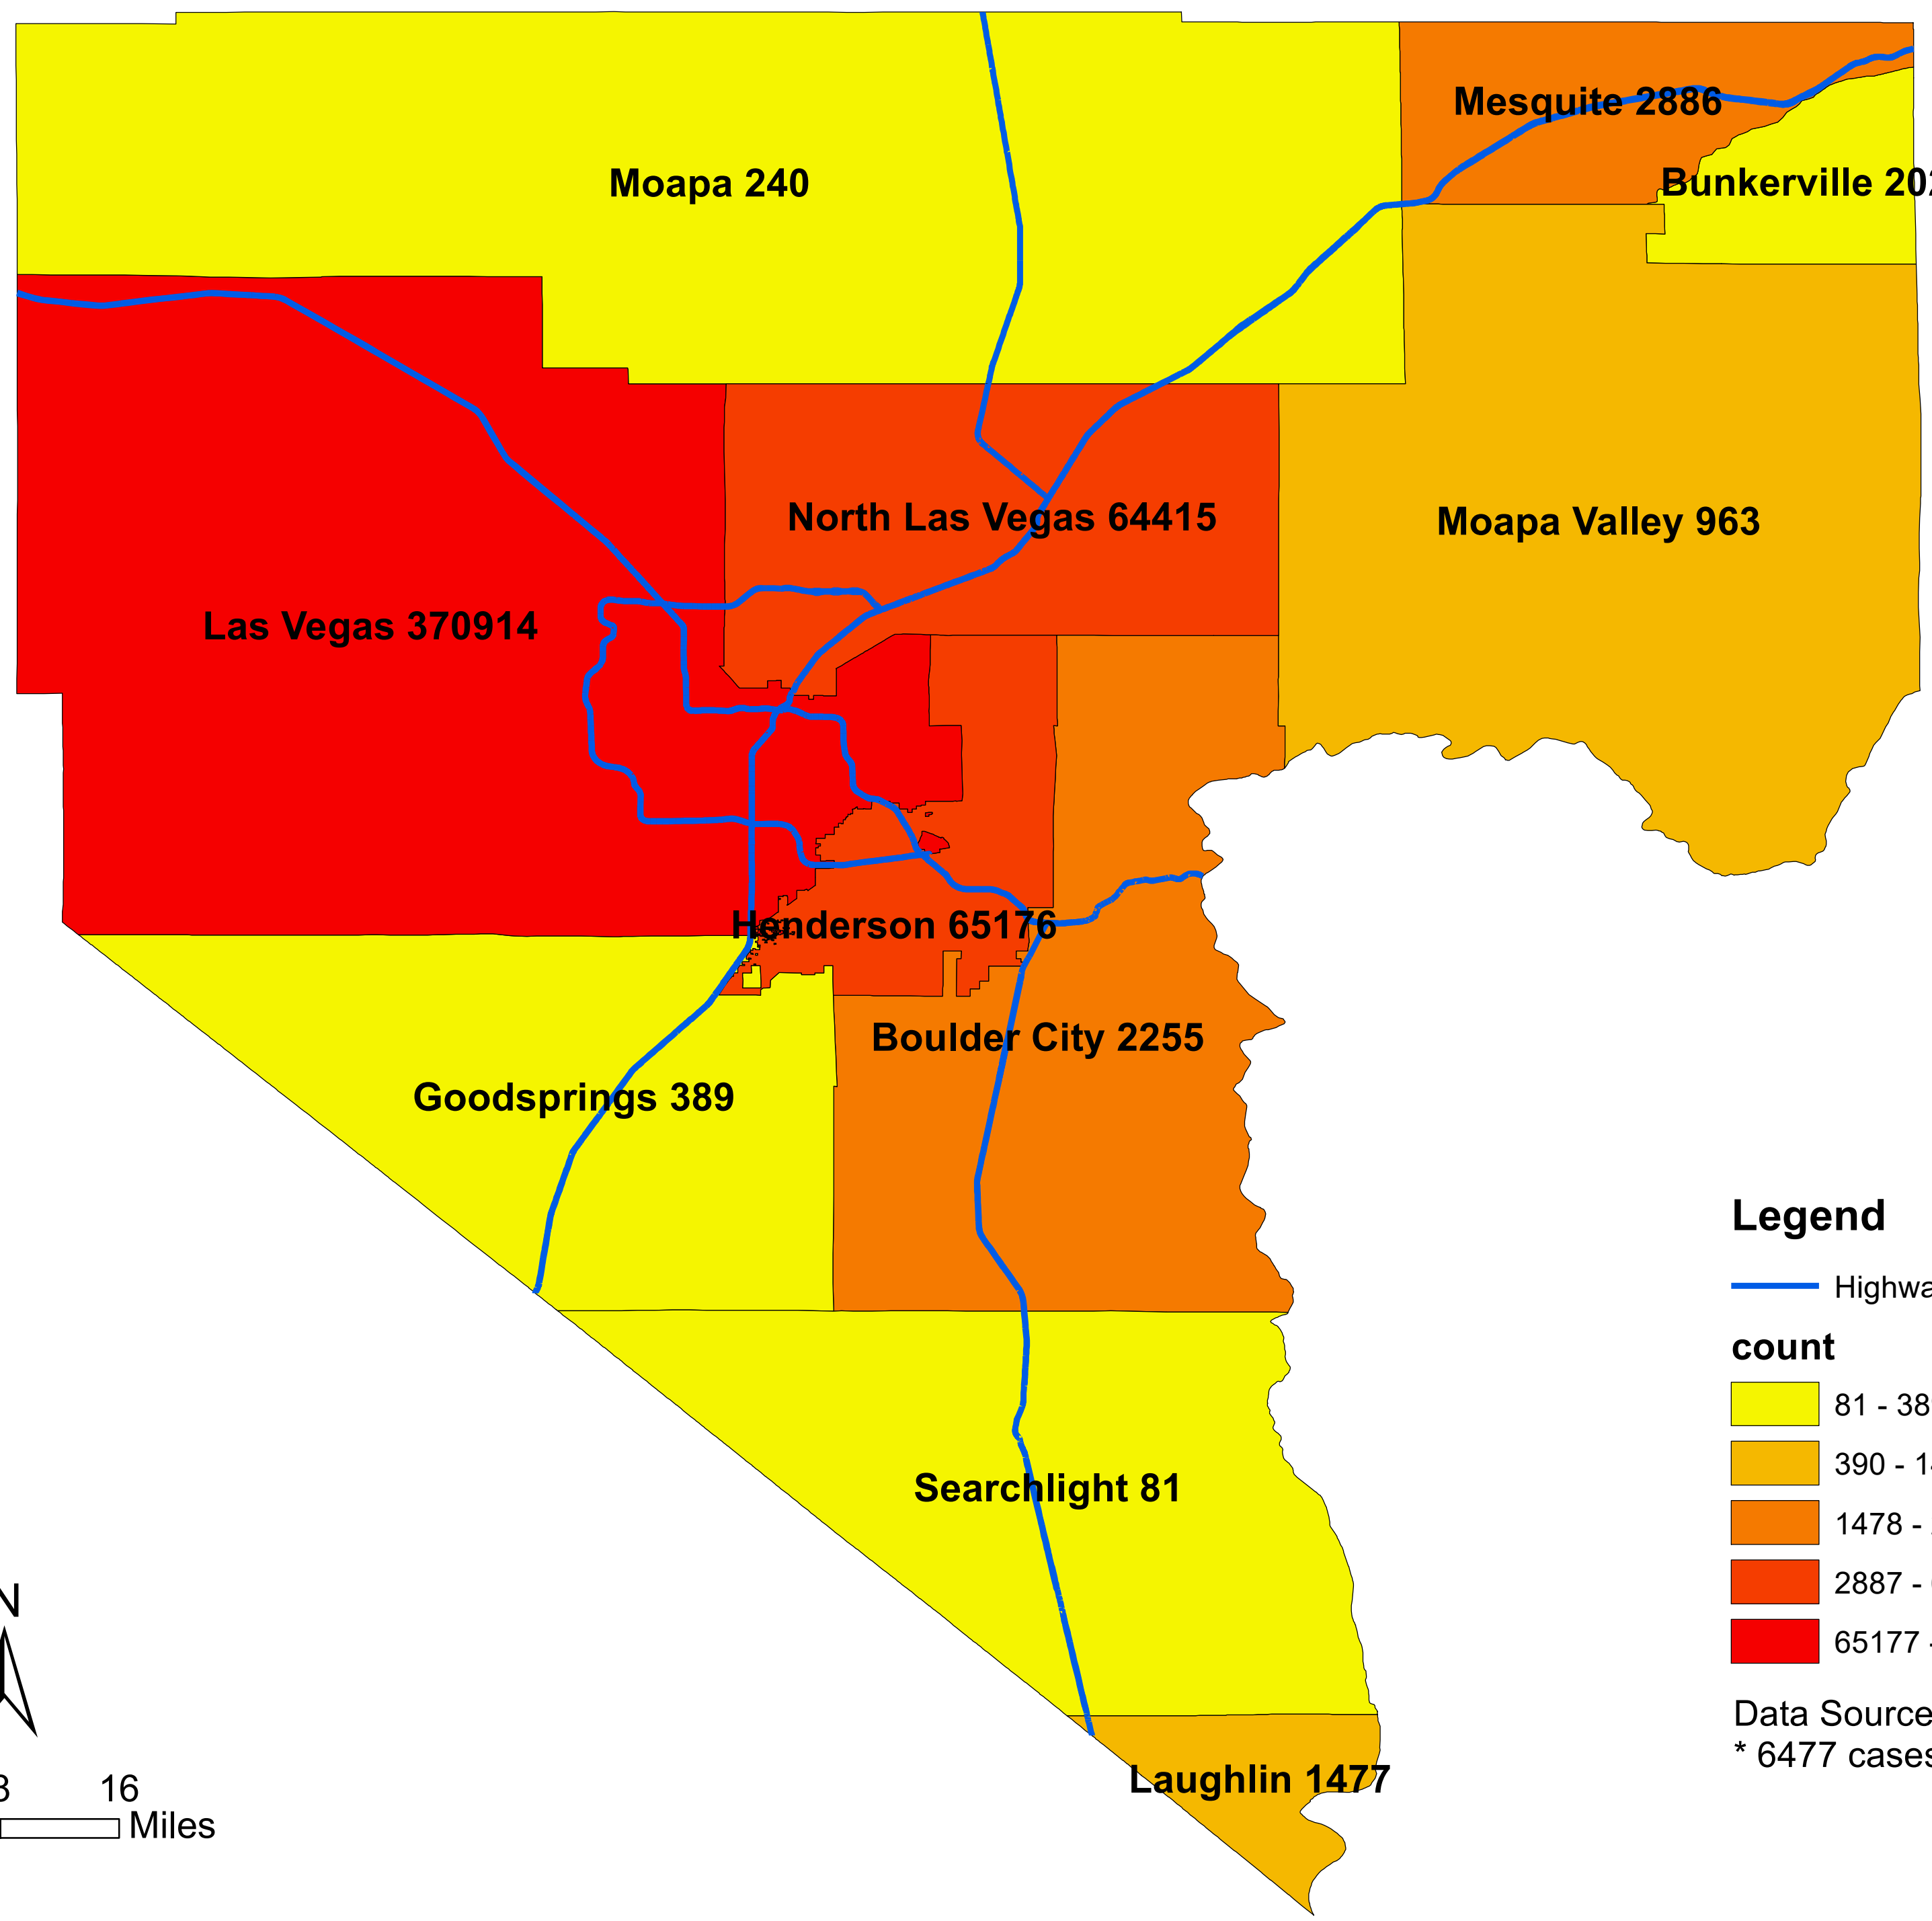

# Number of COVID-19 cases by city in Clark county (05.16.2022)

Data Source: SNHD  
\* 6477 cases without city information