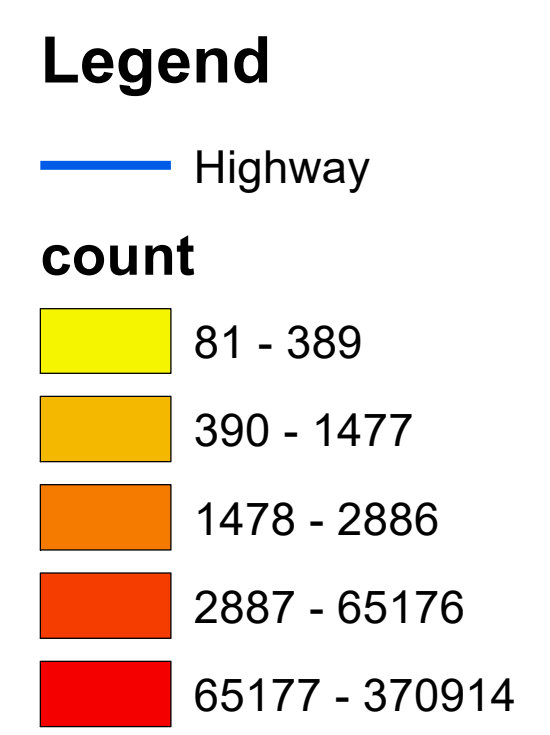

# Number of COVID-19 cases by city in Clark county (05.16.2022)

Data Source: SNHD  
\* 6477 cases without city information