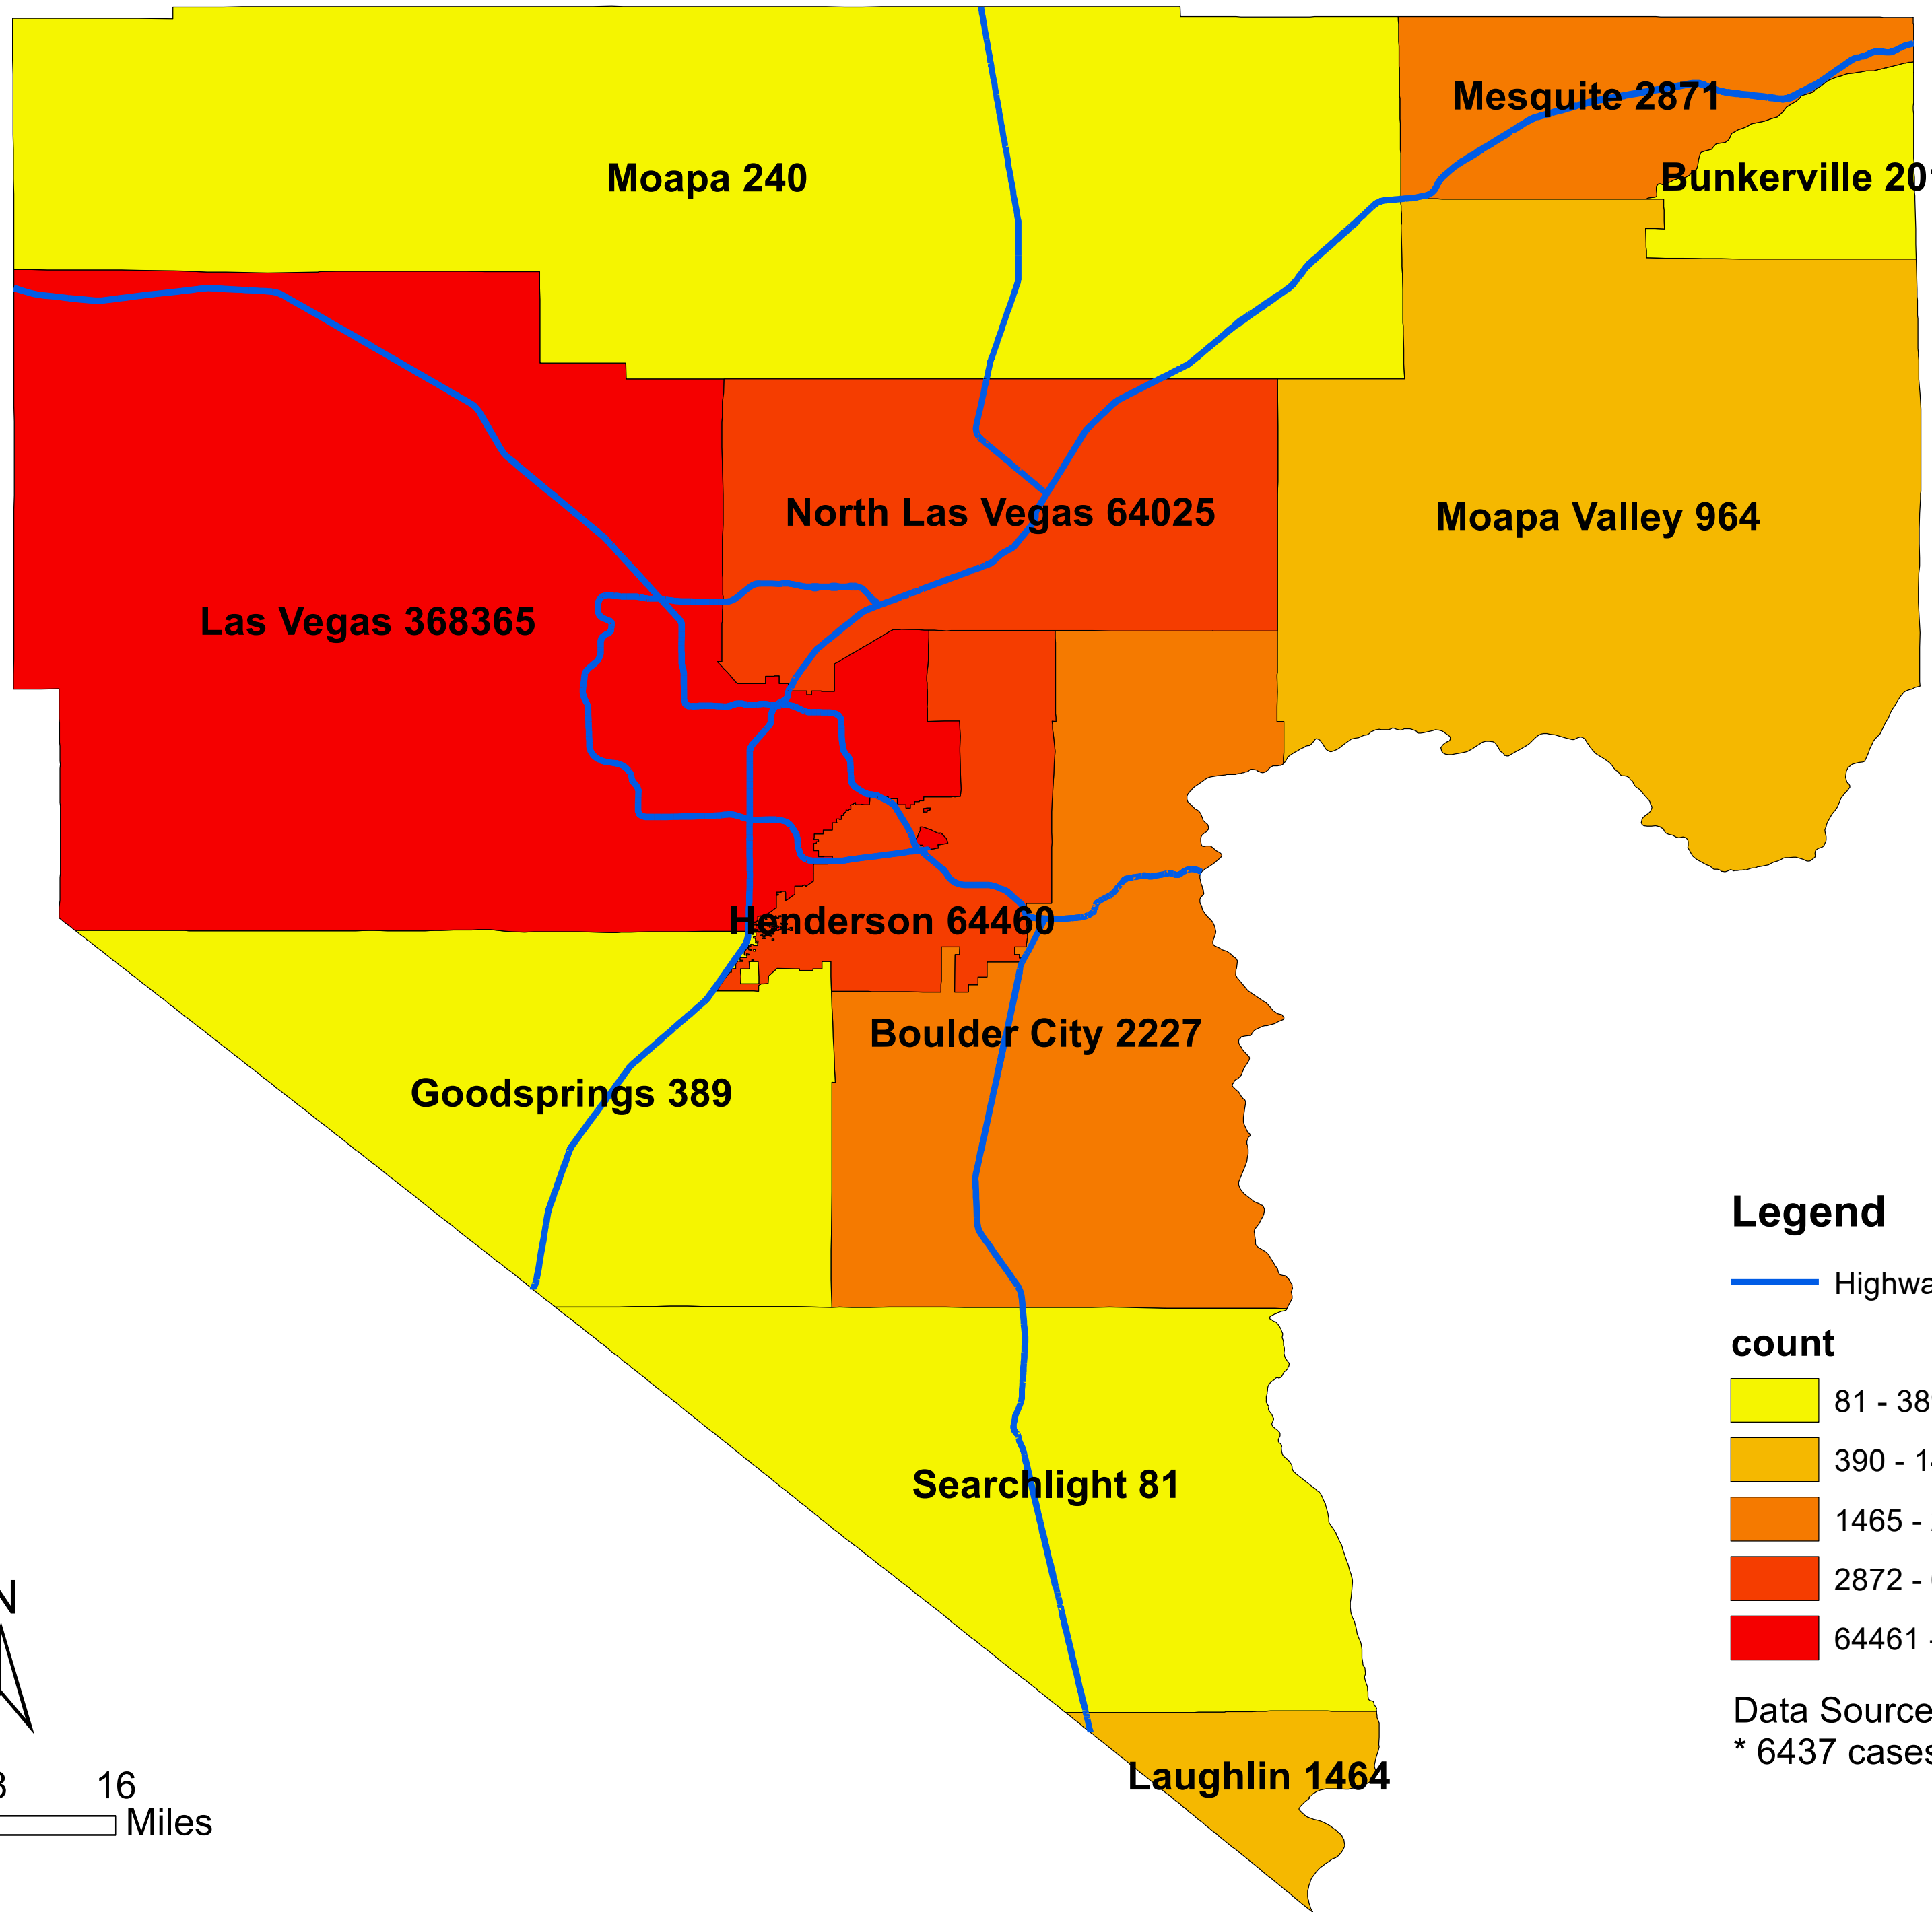

Number of COVID-19 cases by city in Clark county (05.09.2022)

Legend

— Highway

count

Data Source: SNHD

* 6437 cases without city information

0 4 8 16 Miles