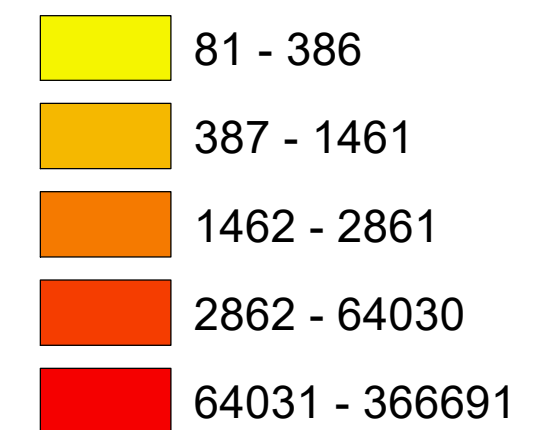

Number of COVID-19 cases by city in Clark county (05.02.2022)

Legend

— Highway

count

Data Source: SNHD

* 6421 cases without city information

0 4 8 16
Miles