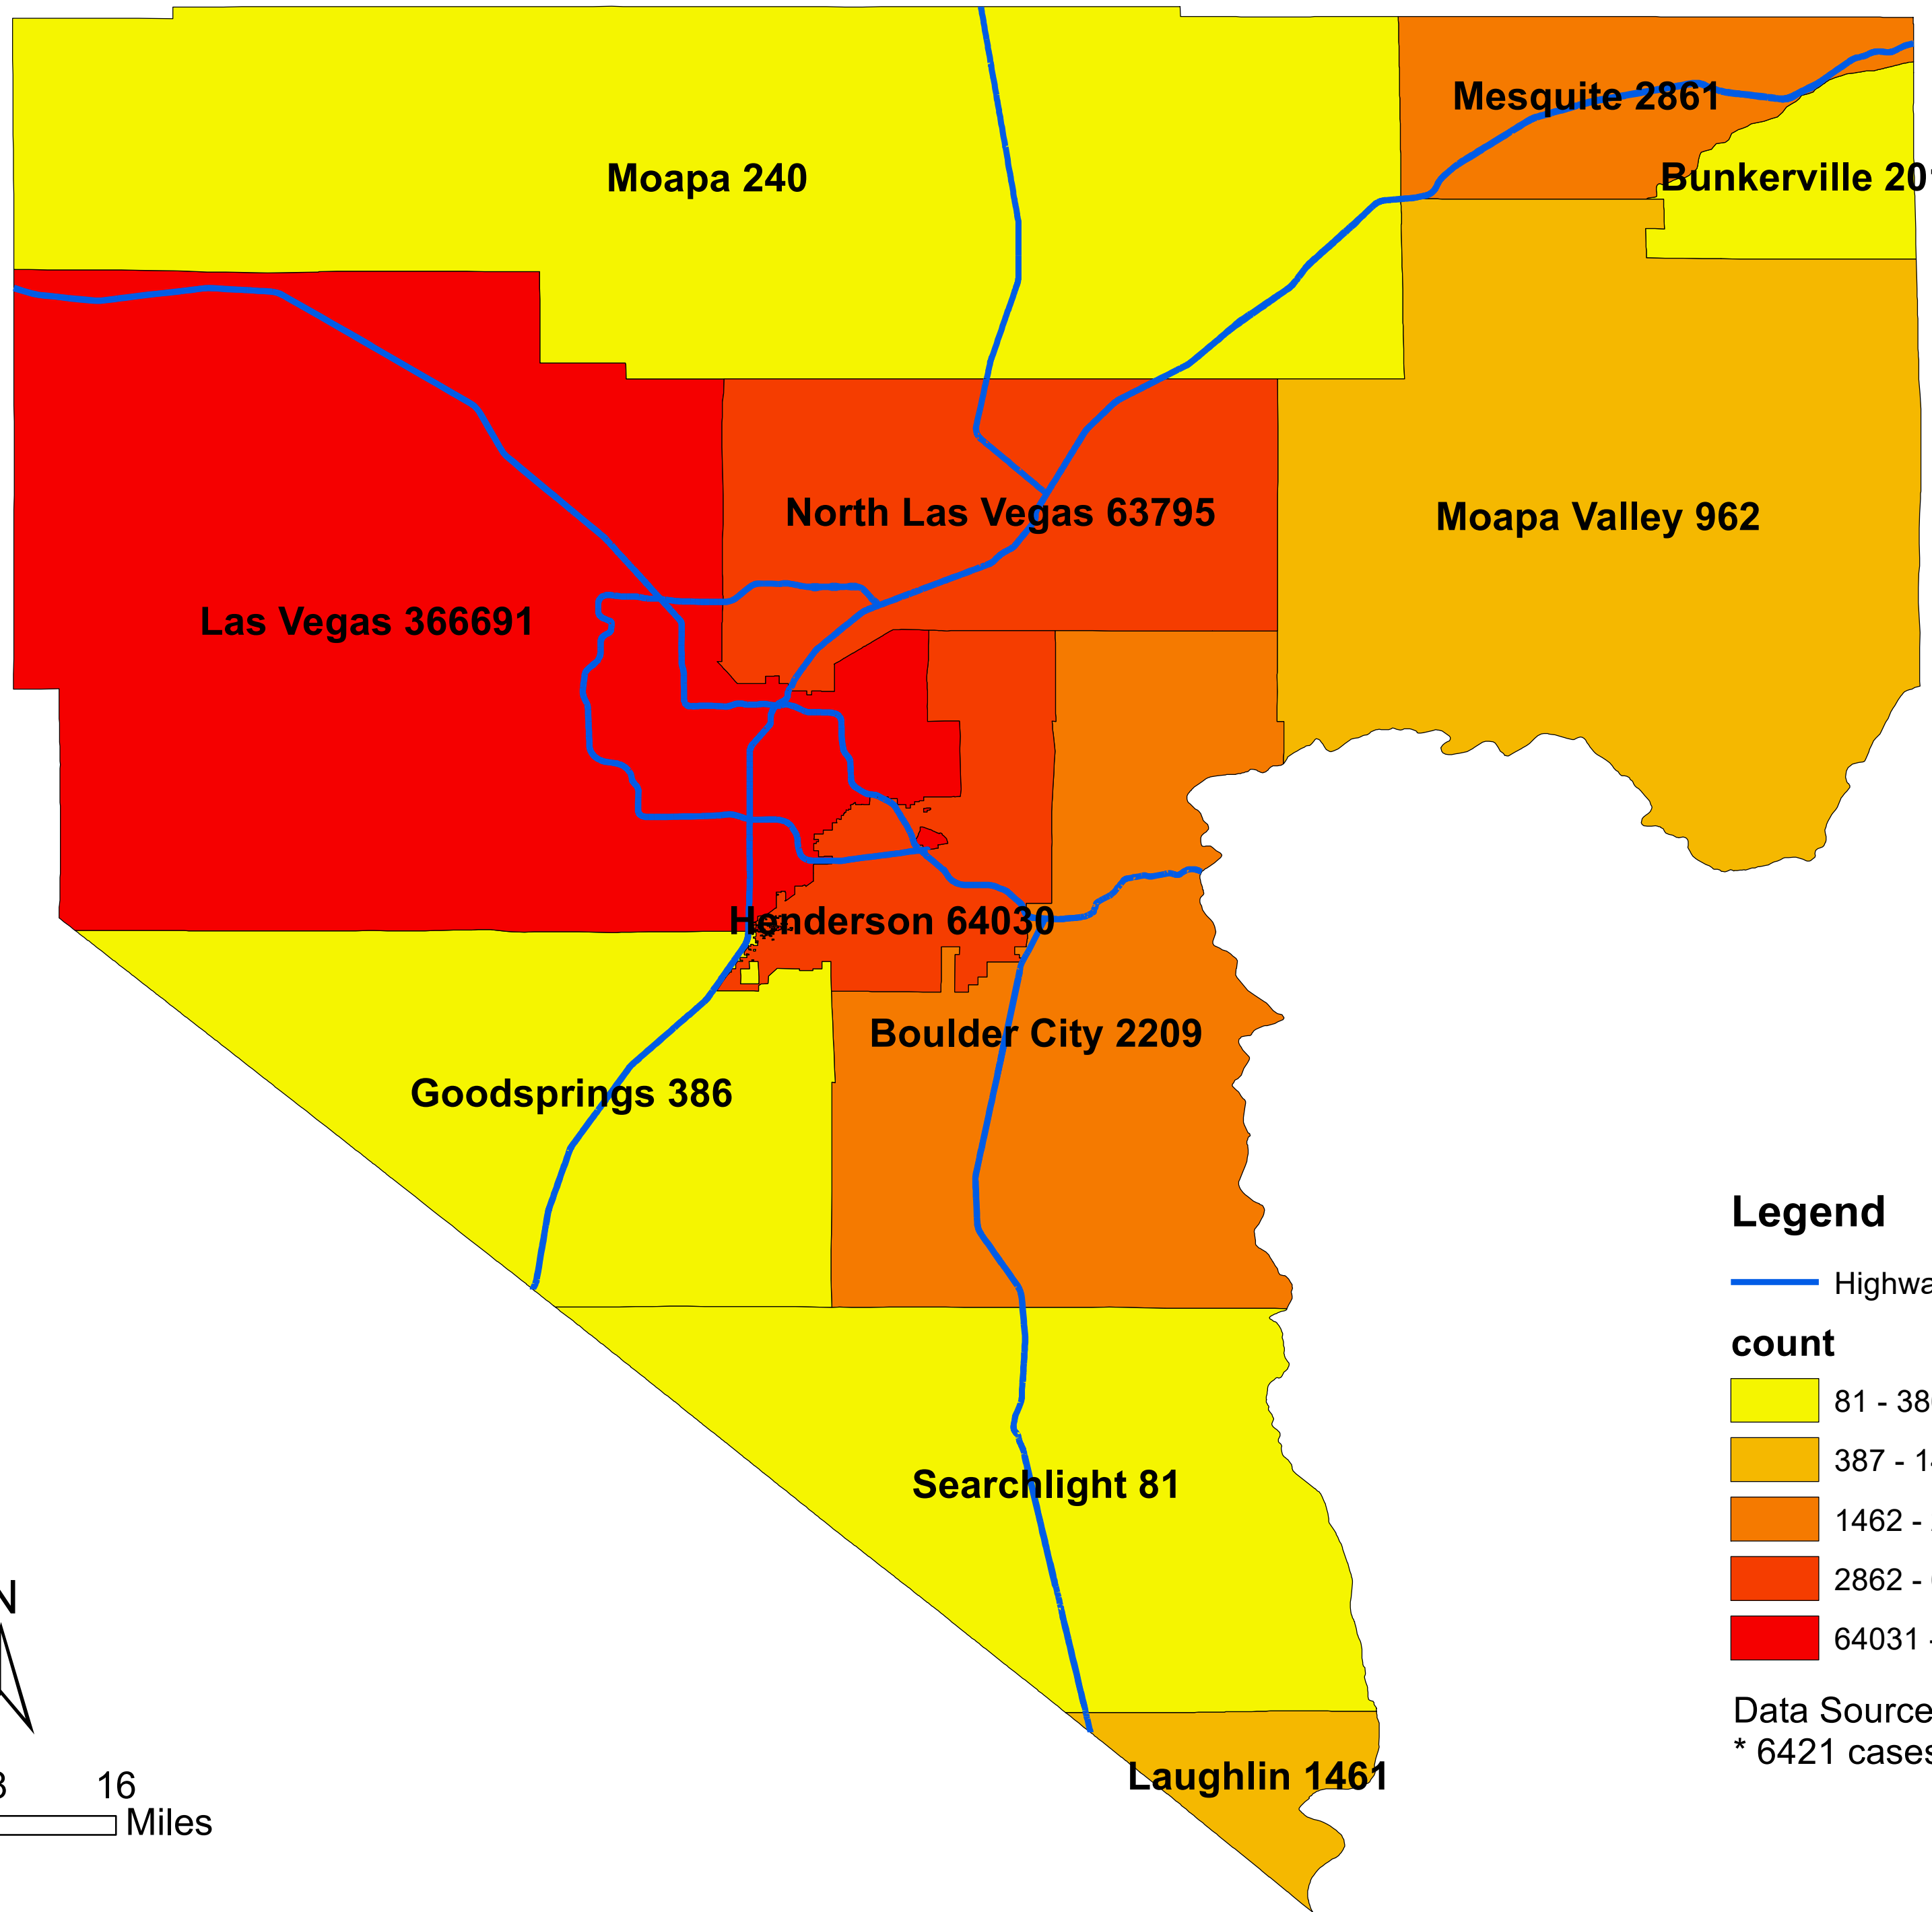

Number of COVID-19 cases by city in Clark county (05.02.2022)

Legend

— Highway

count

Data Source: SNHD

* 6421 cases without city information

0 4 8 16
Miles