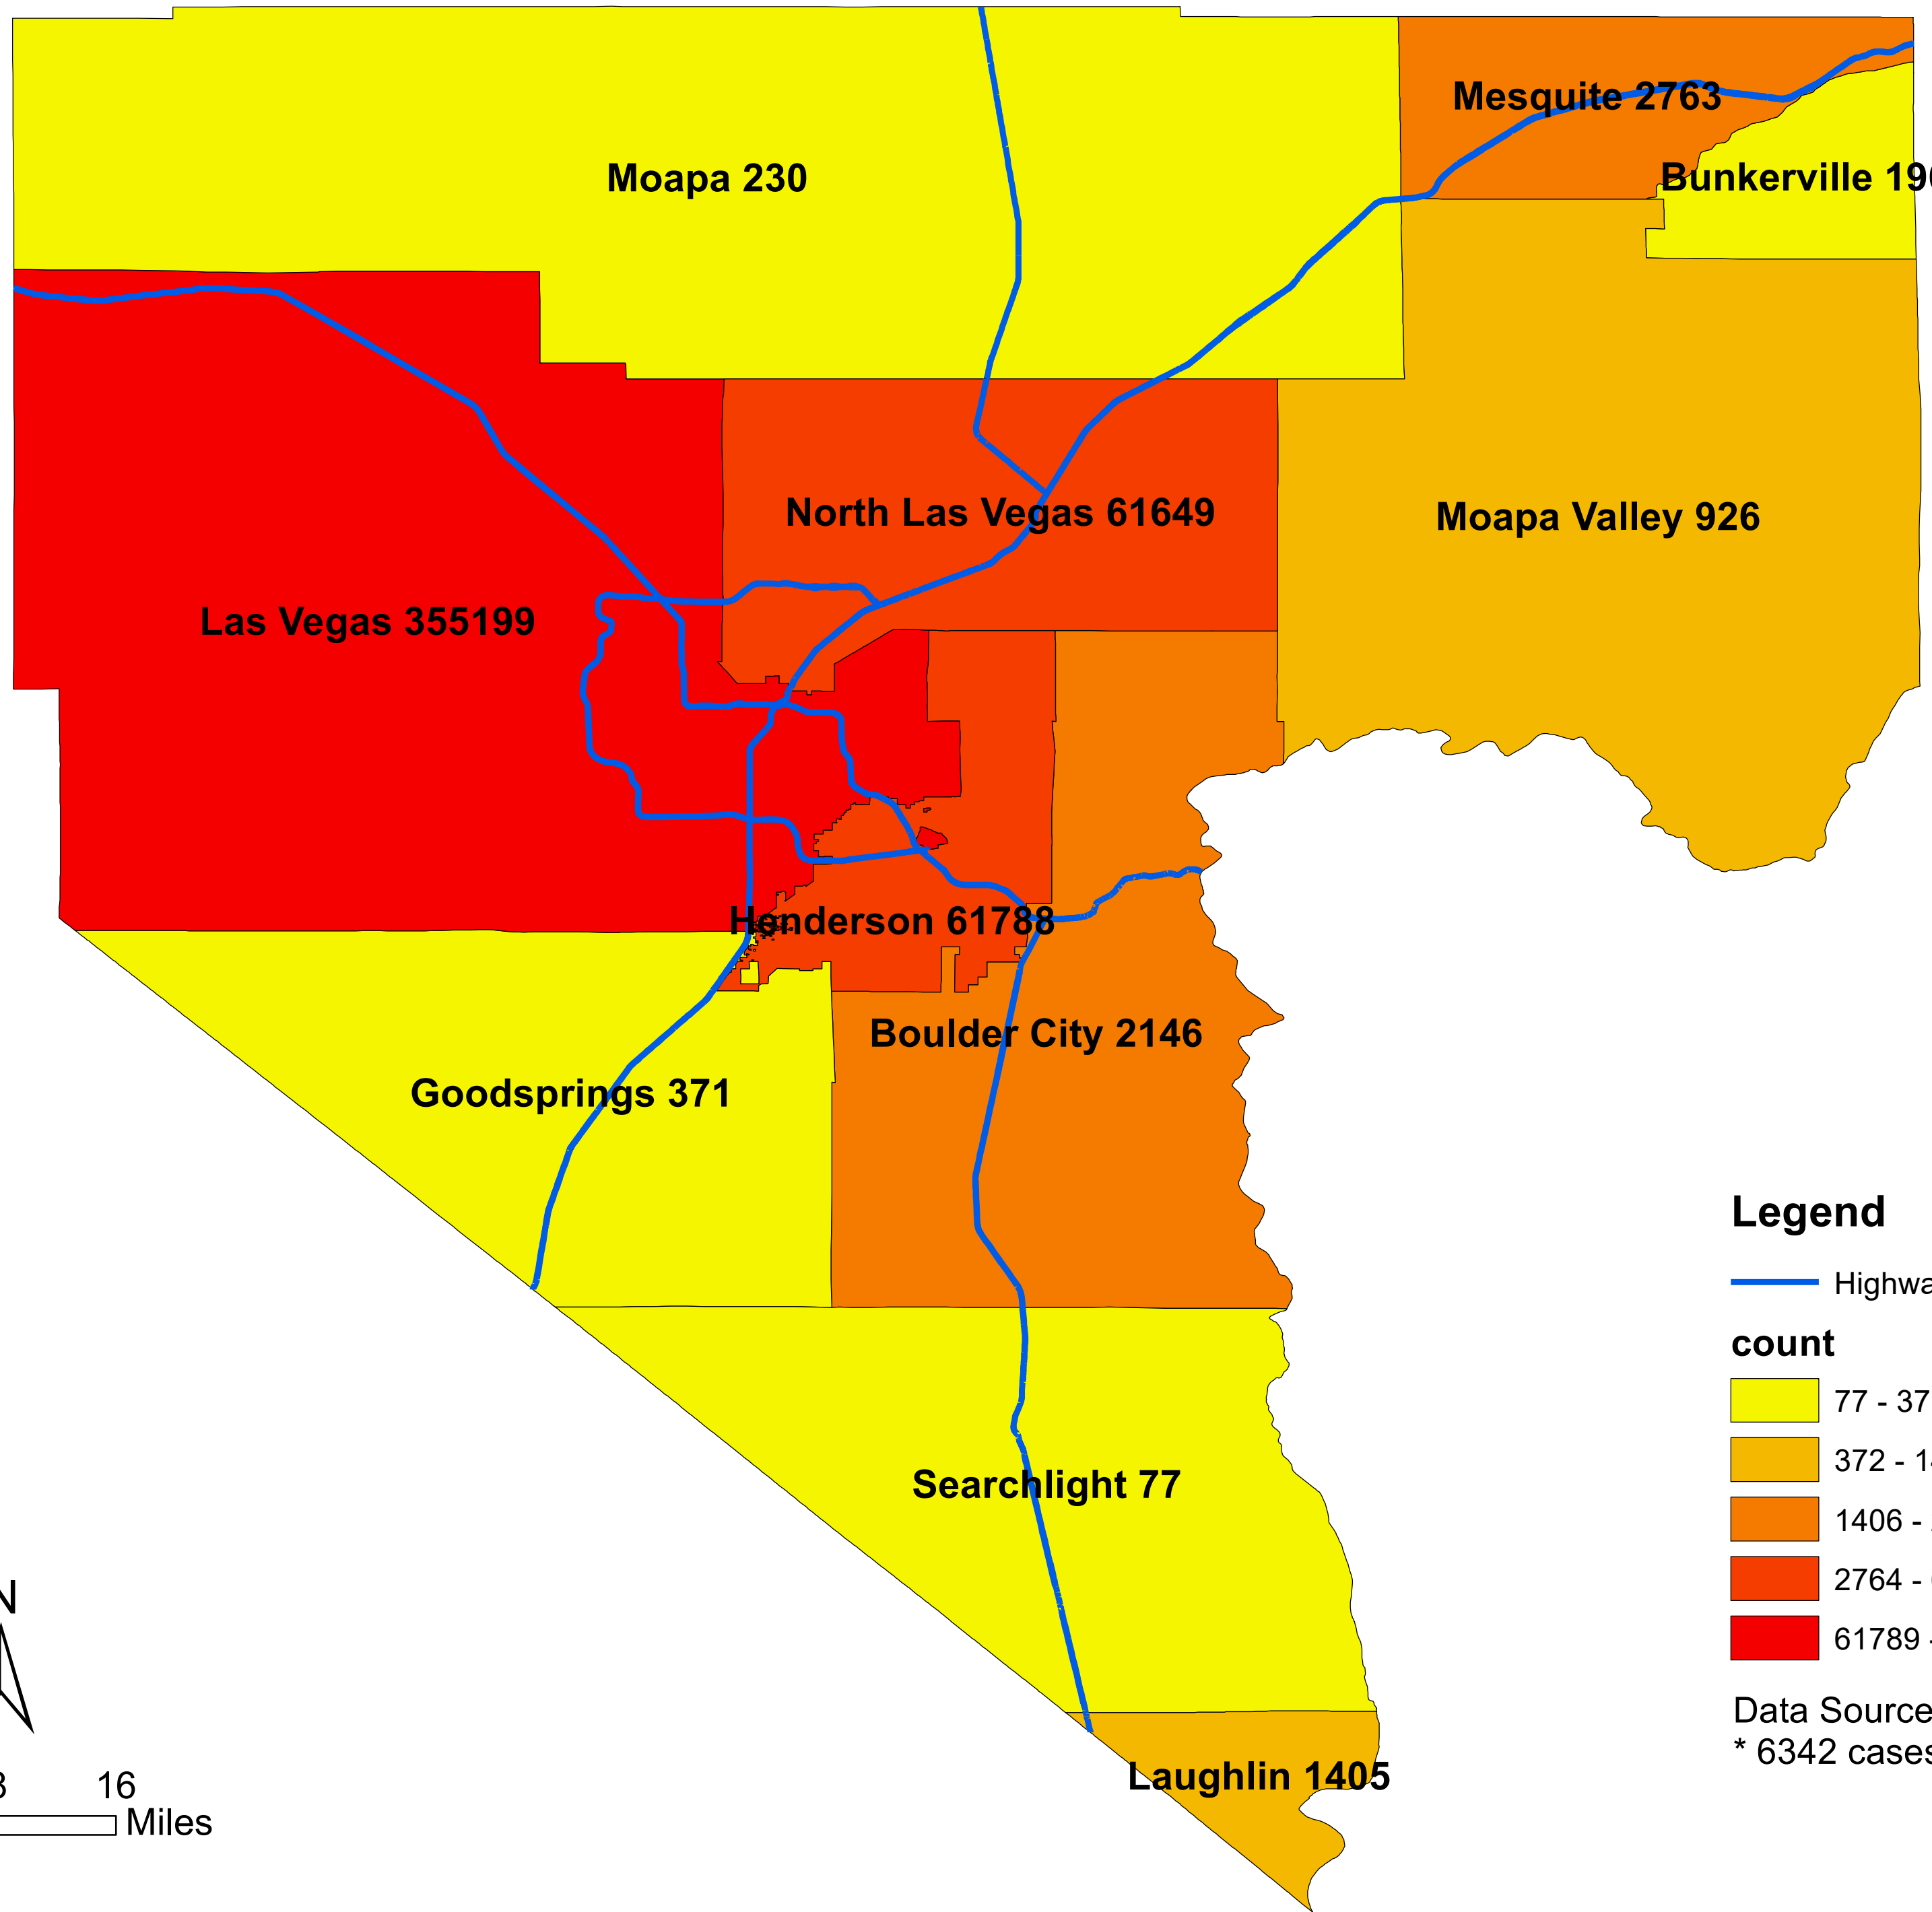

# Number of COVID-19 cases by city in Clark county (03.28.2022)

## Legend

— Highway

### count

Data Source: SNHD

\* 6342 cases without city information

0 4 8 16 Miles