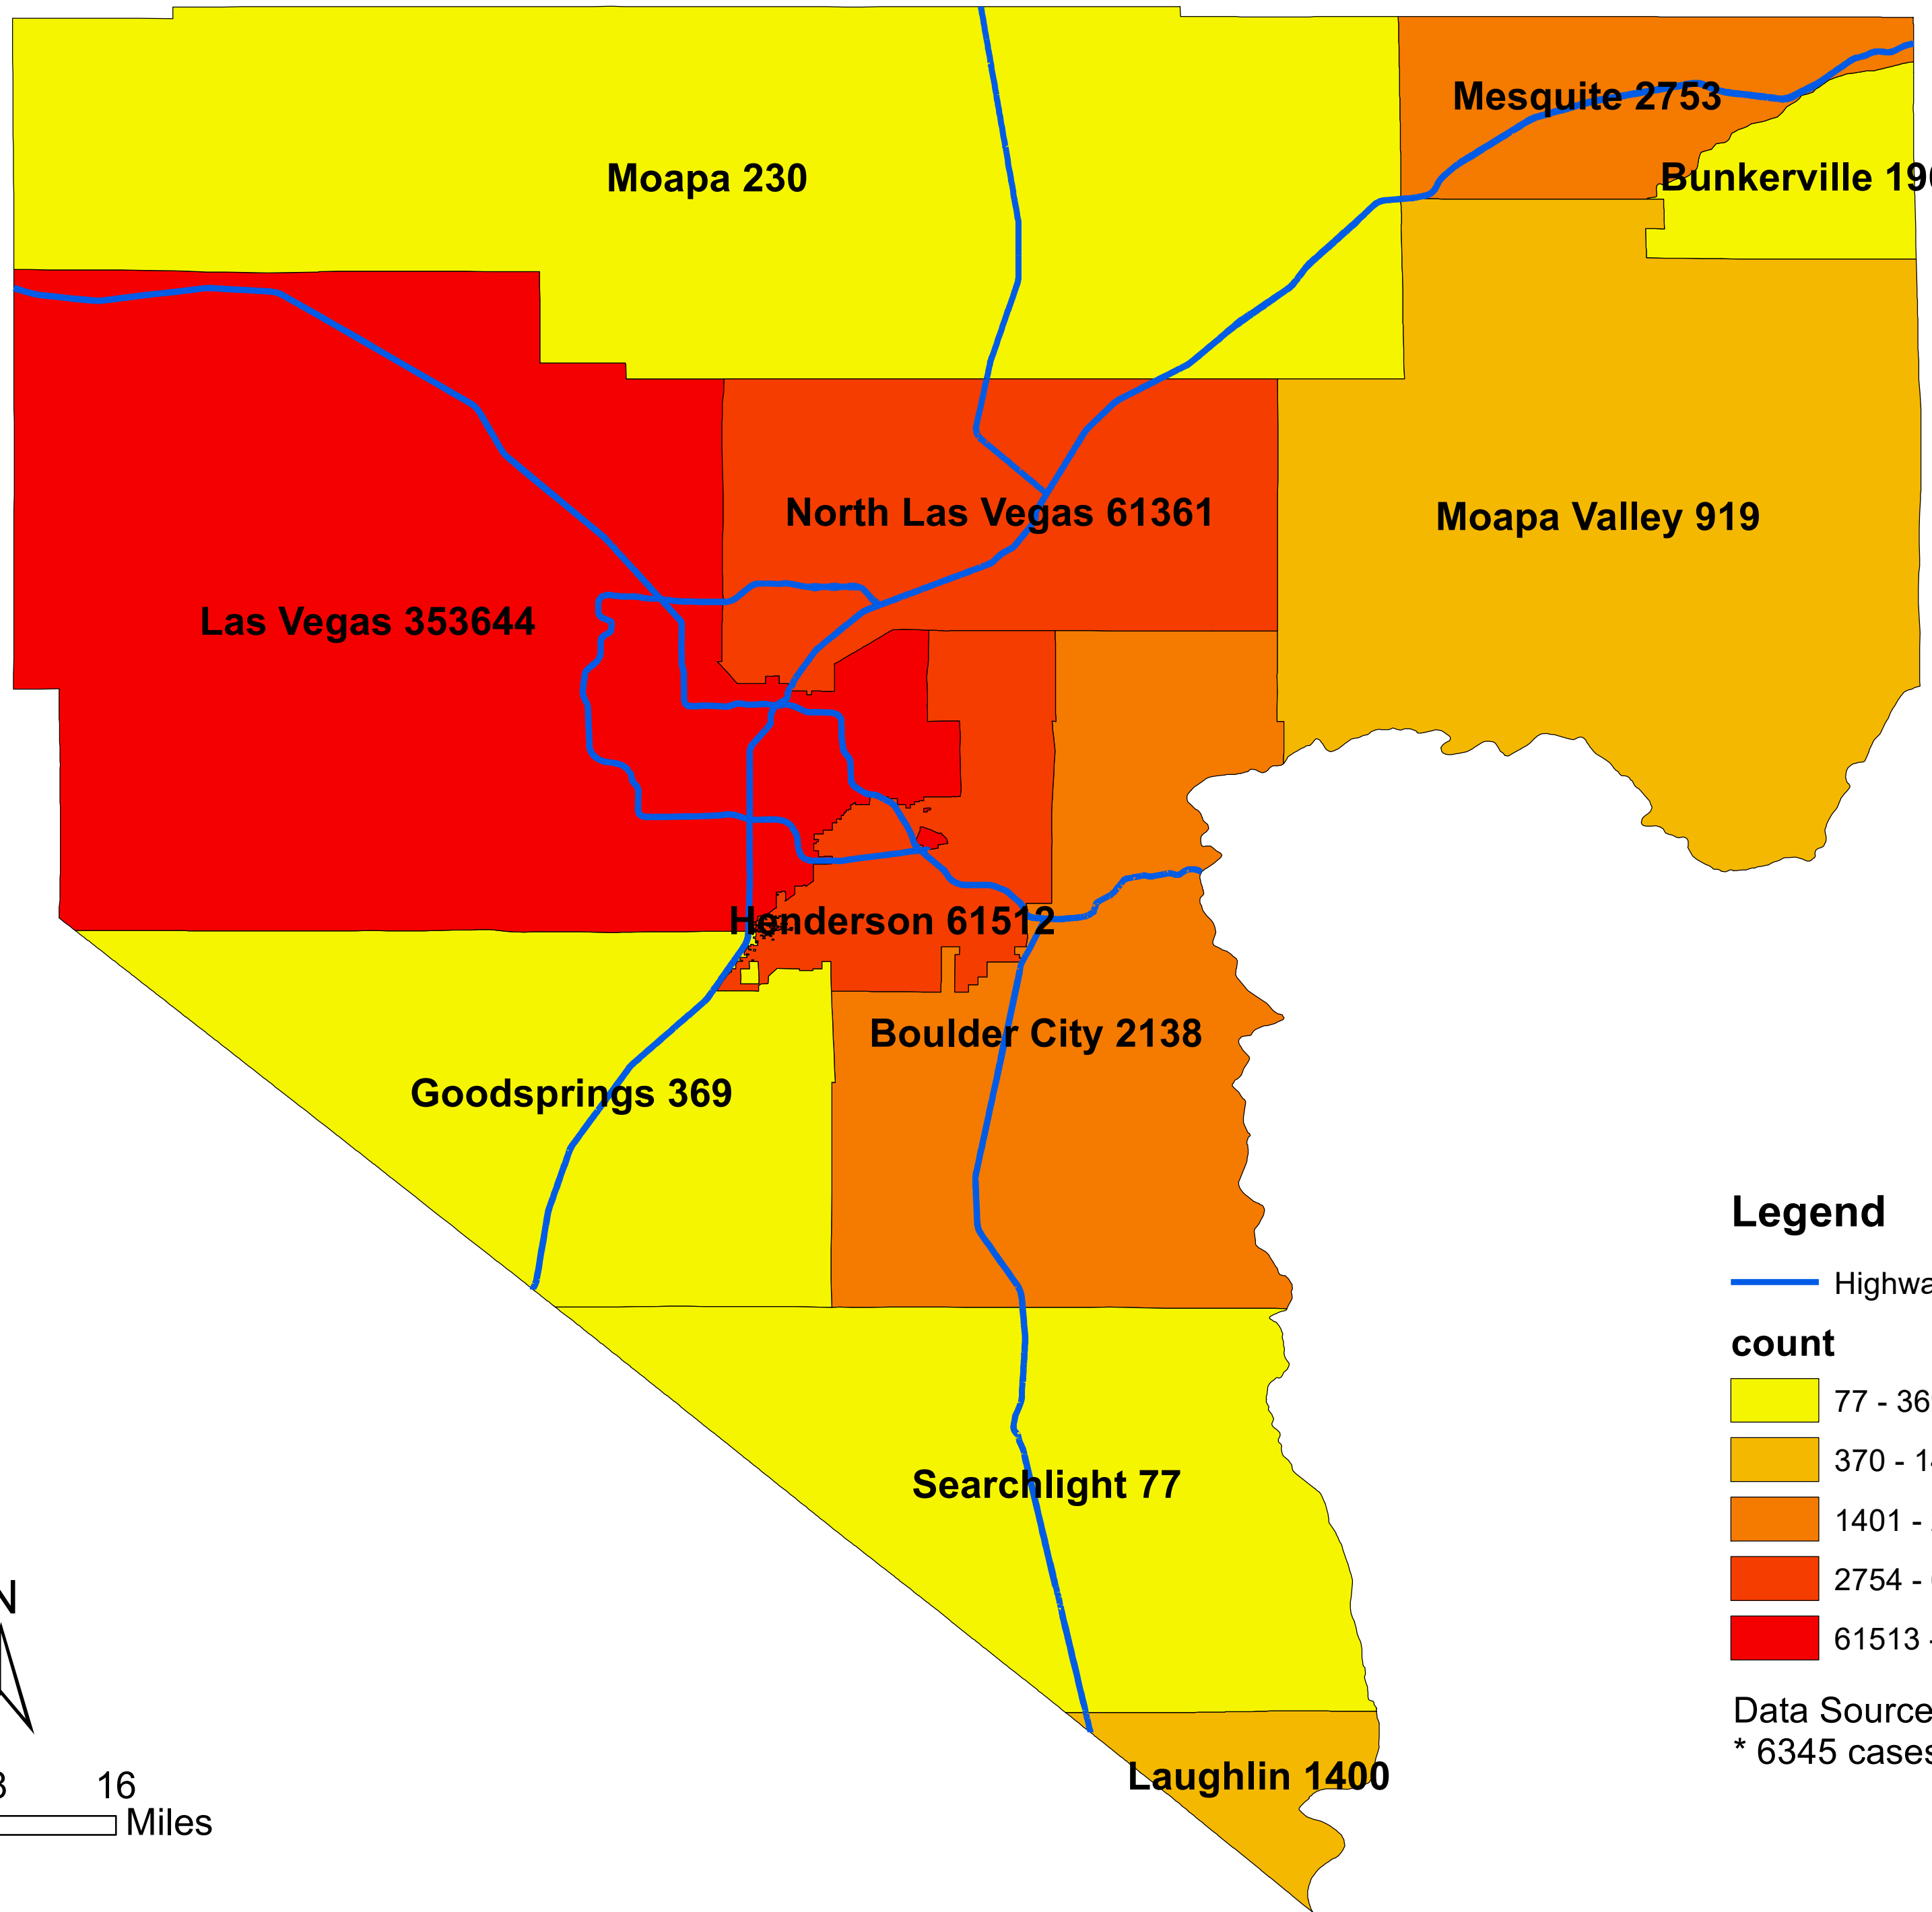

# Number of COVID-19 cases by city in Clark county (03.21.2022)

## Legend

— Highway

### count

Data Source: SNHD

\* 6345 cases without city information

0 4 8 16 Miles