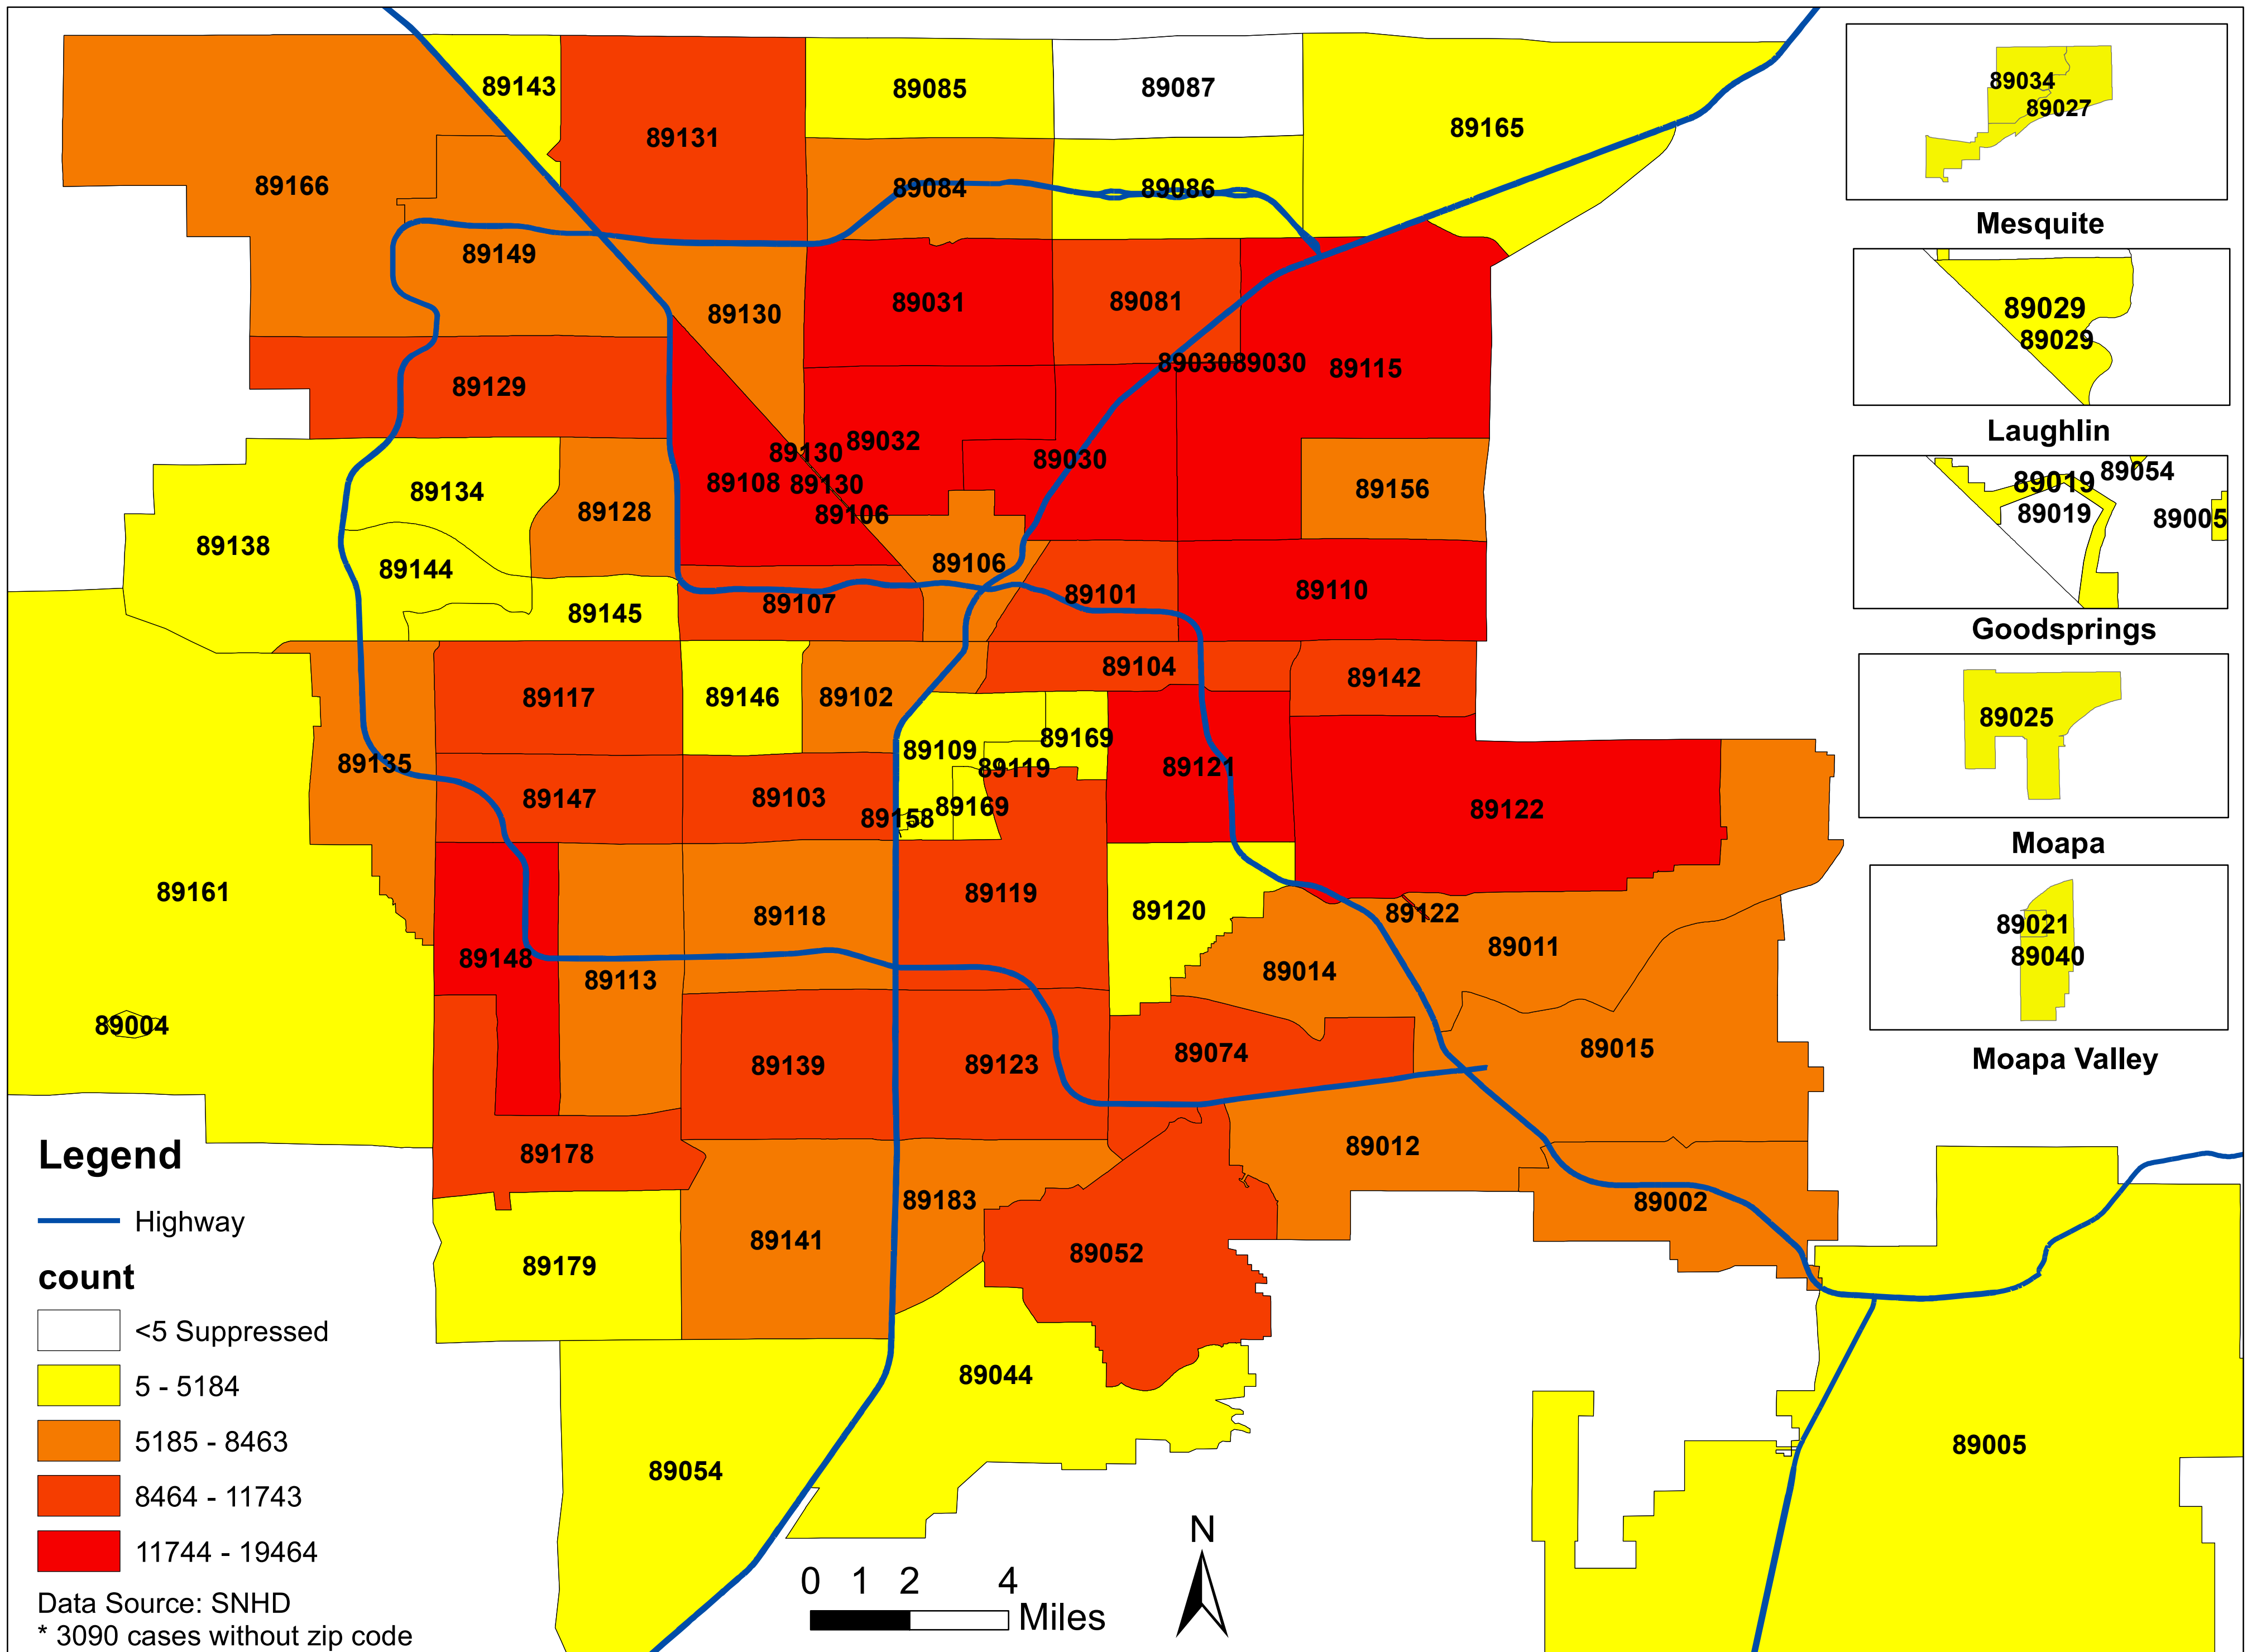

# Number of COVID-19 cases by zip code in Clark county (03.14.2022)

**Note: More than 5 cases reported from 89124**