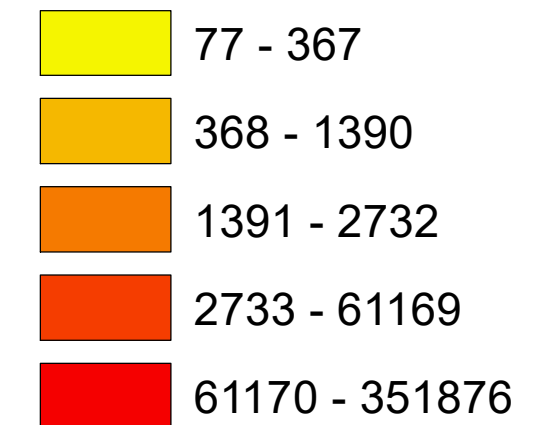

# Number of COVID-19 cases by city in Clark county (03.14.2022)

## Legend

— Highway

### count

Data Source: SNHD

\* 6335 cases without city information

0 4 8 16 Miles