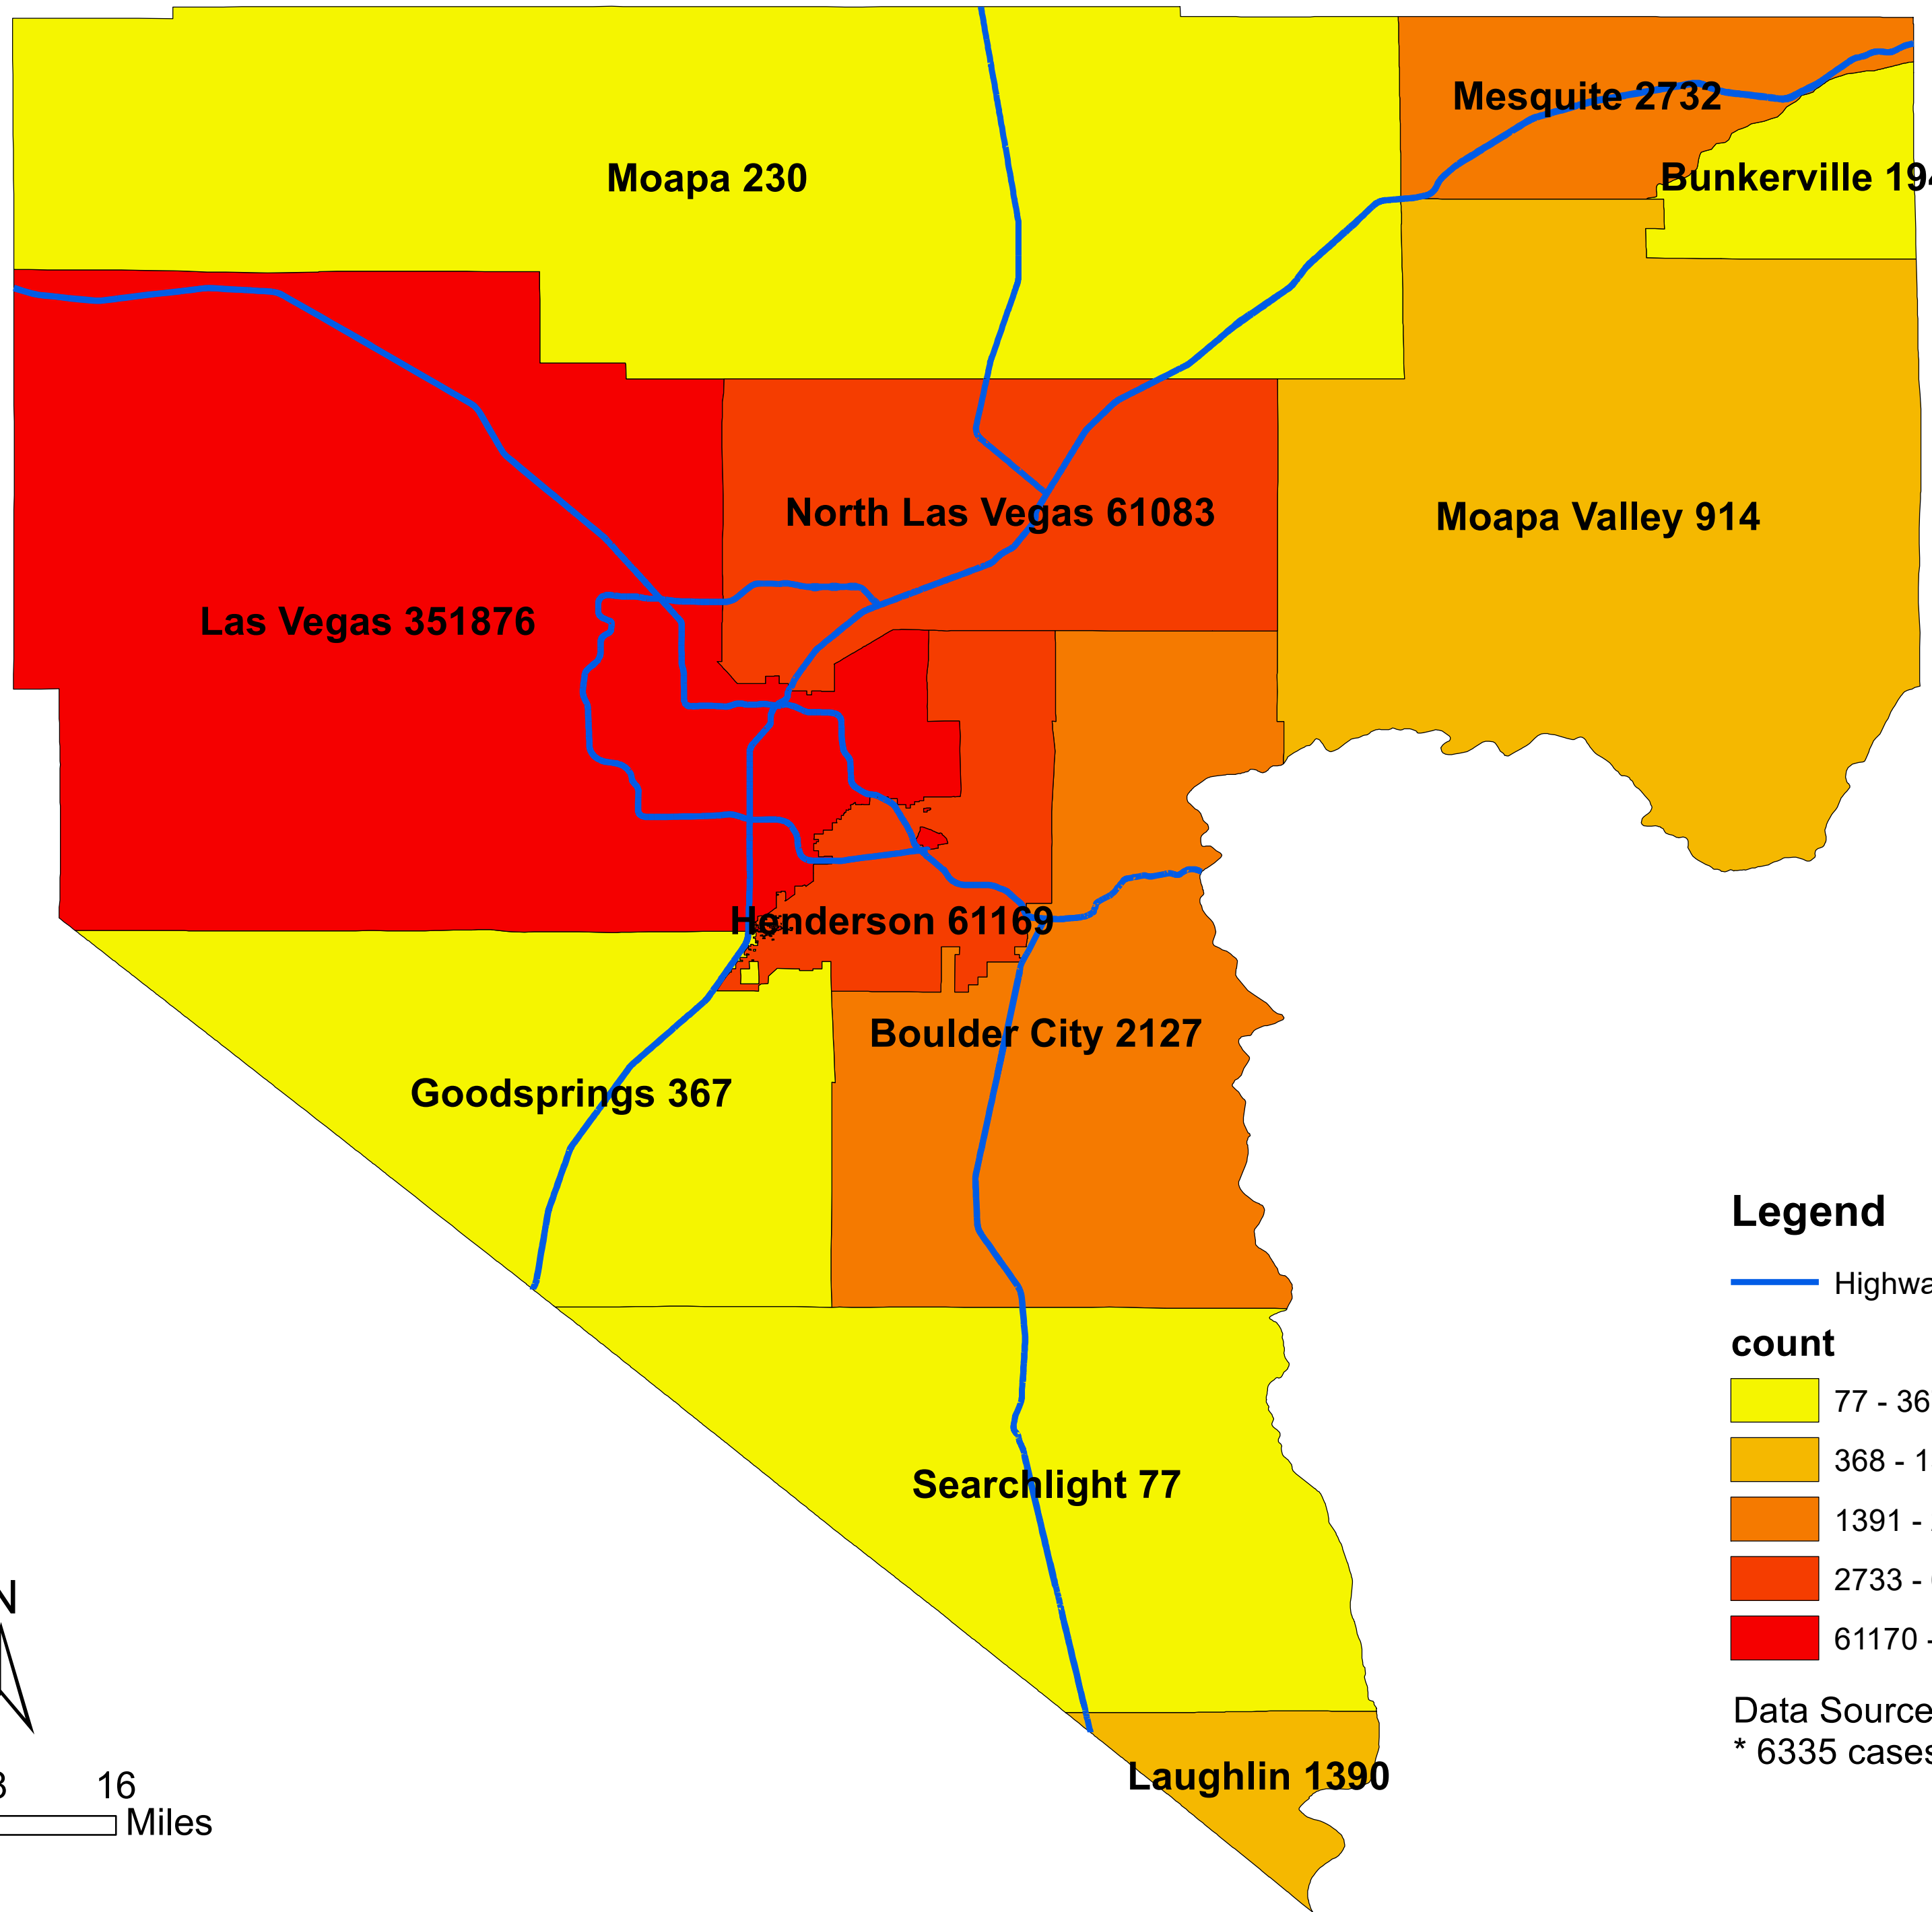

# Number of COVID-19 cases by city in Clark county (03.14.2022)

## Legend

— Highway

### count

Data Source: SNHD

\* 6335 cases without city information

0 4 8 16 Miles