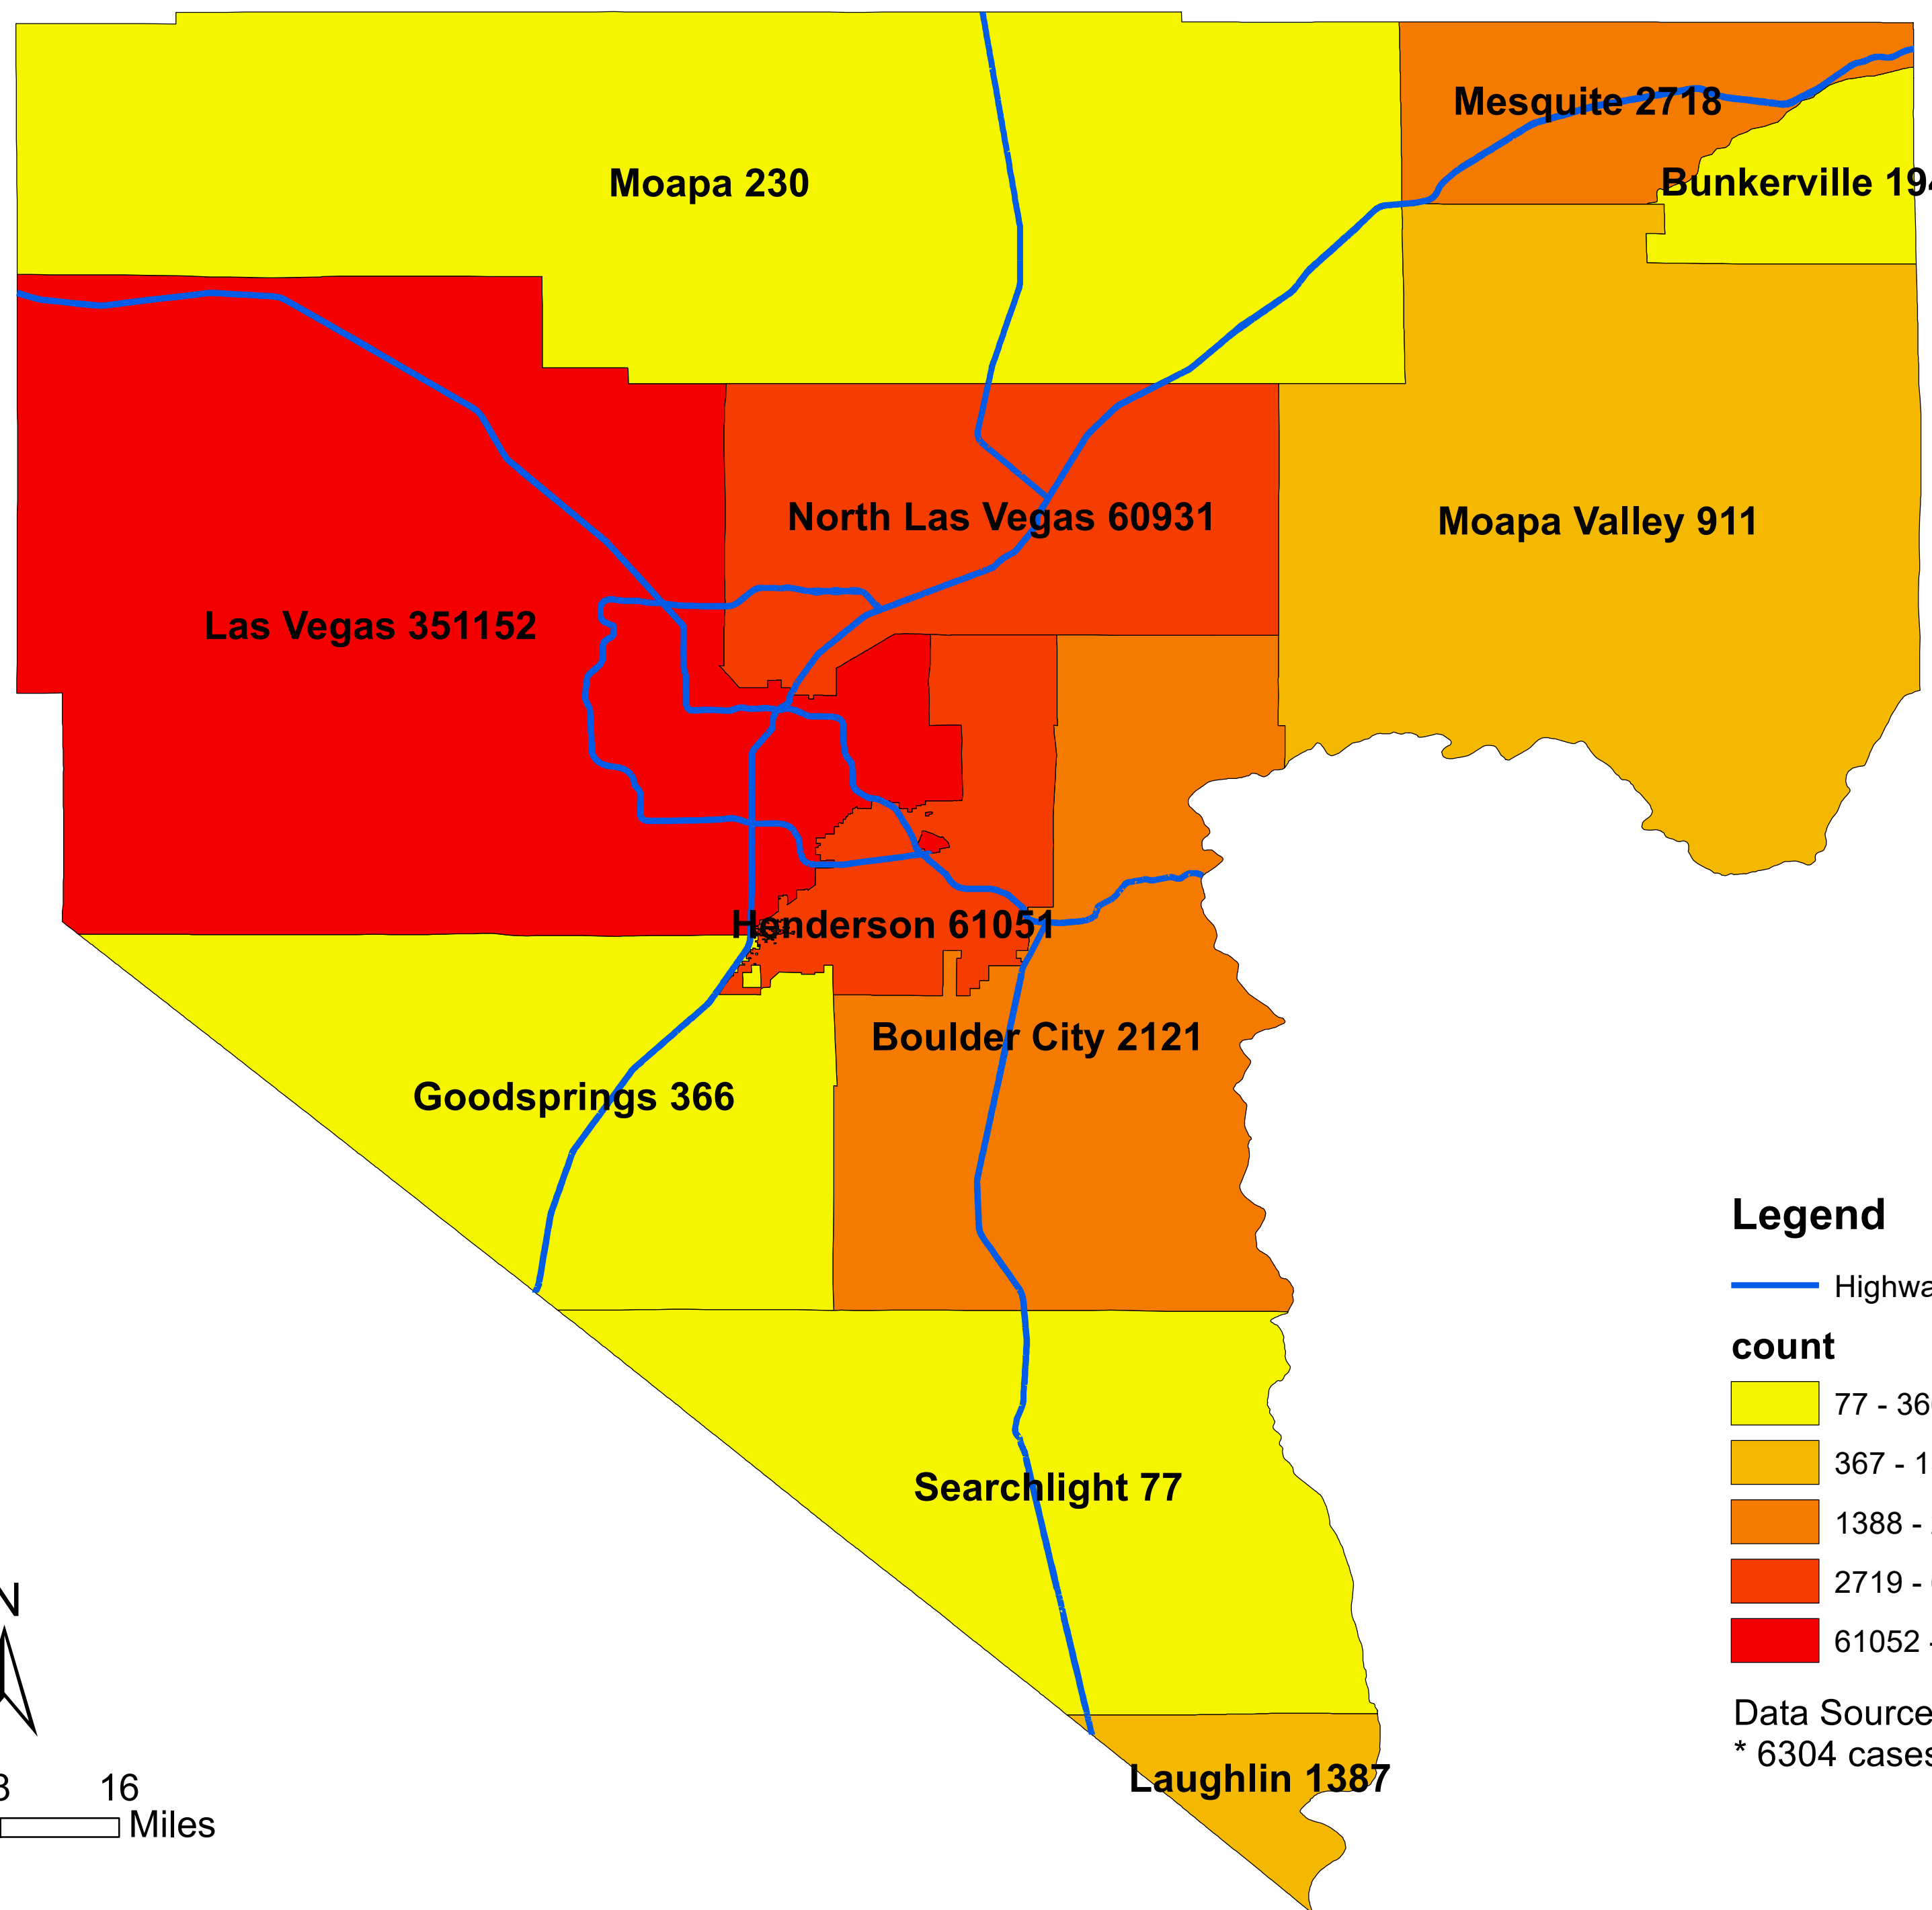

# Number of COVID-19 cases by city in Clark county (03.10.2022)

## Legend

— Highway

### count

- 77 - 366
- 367 - 1387
- 1388 - 2718
- 2719 - 61051
- 61052 - 351152

Data Source: SNHD  
\* 6304 cases without city information