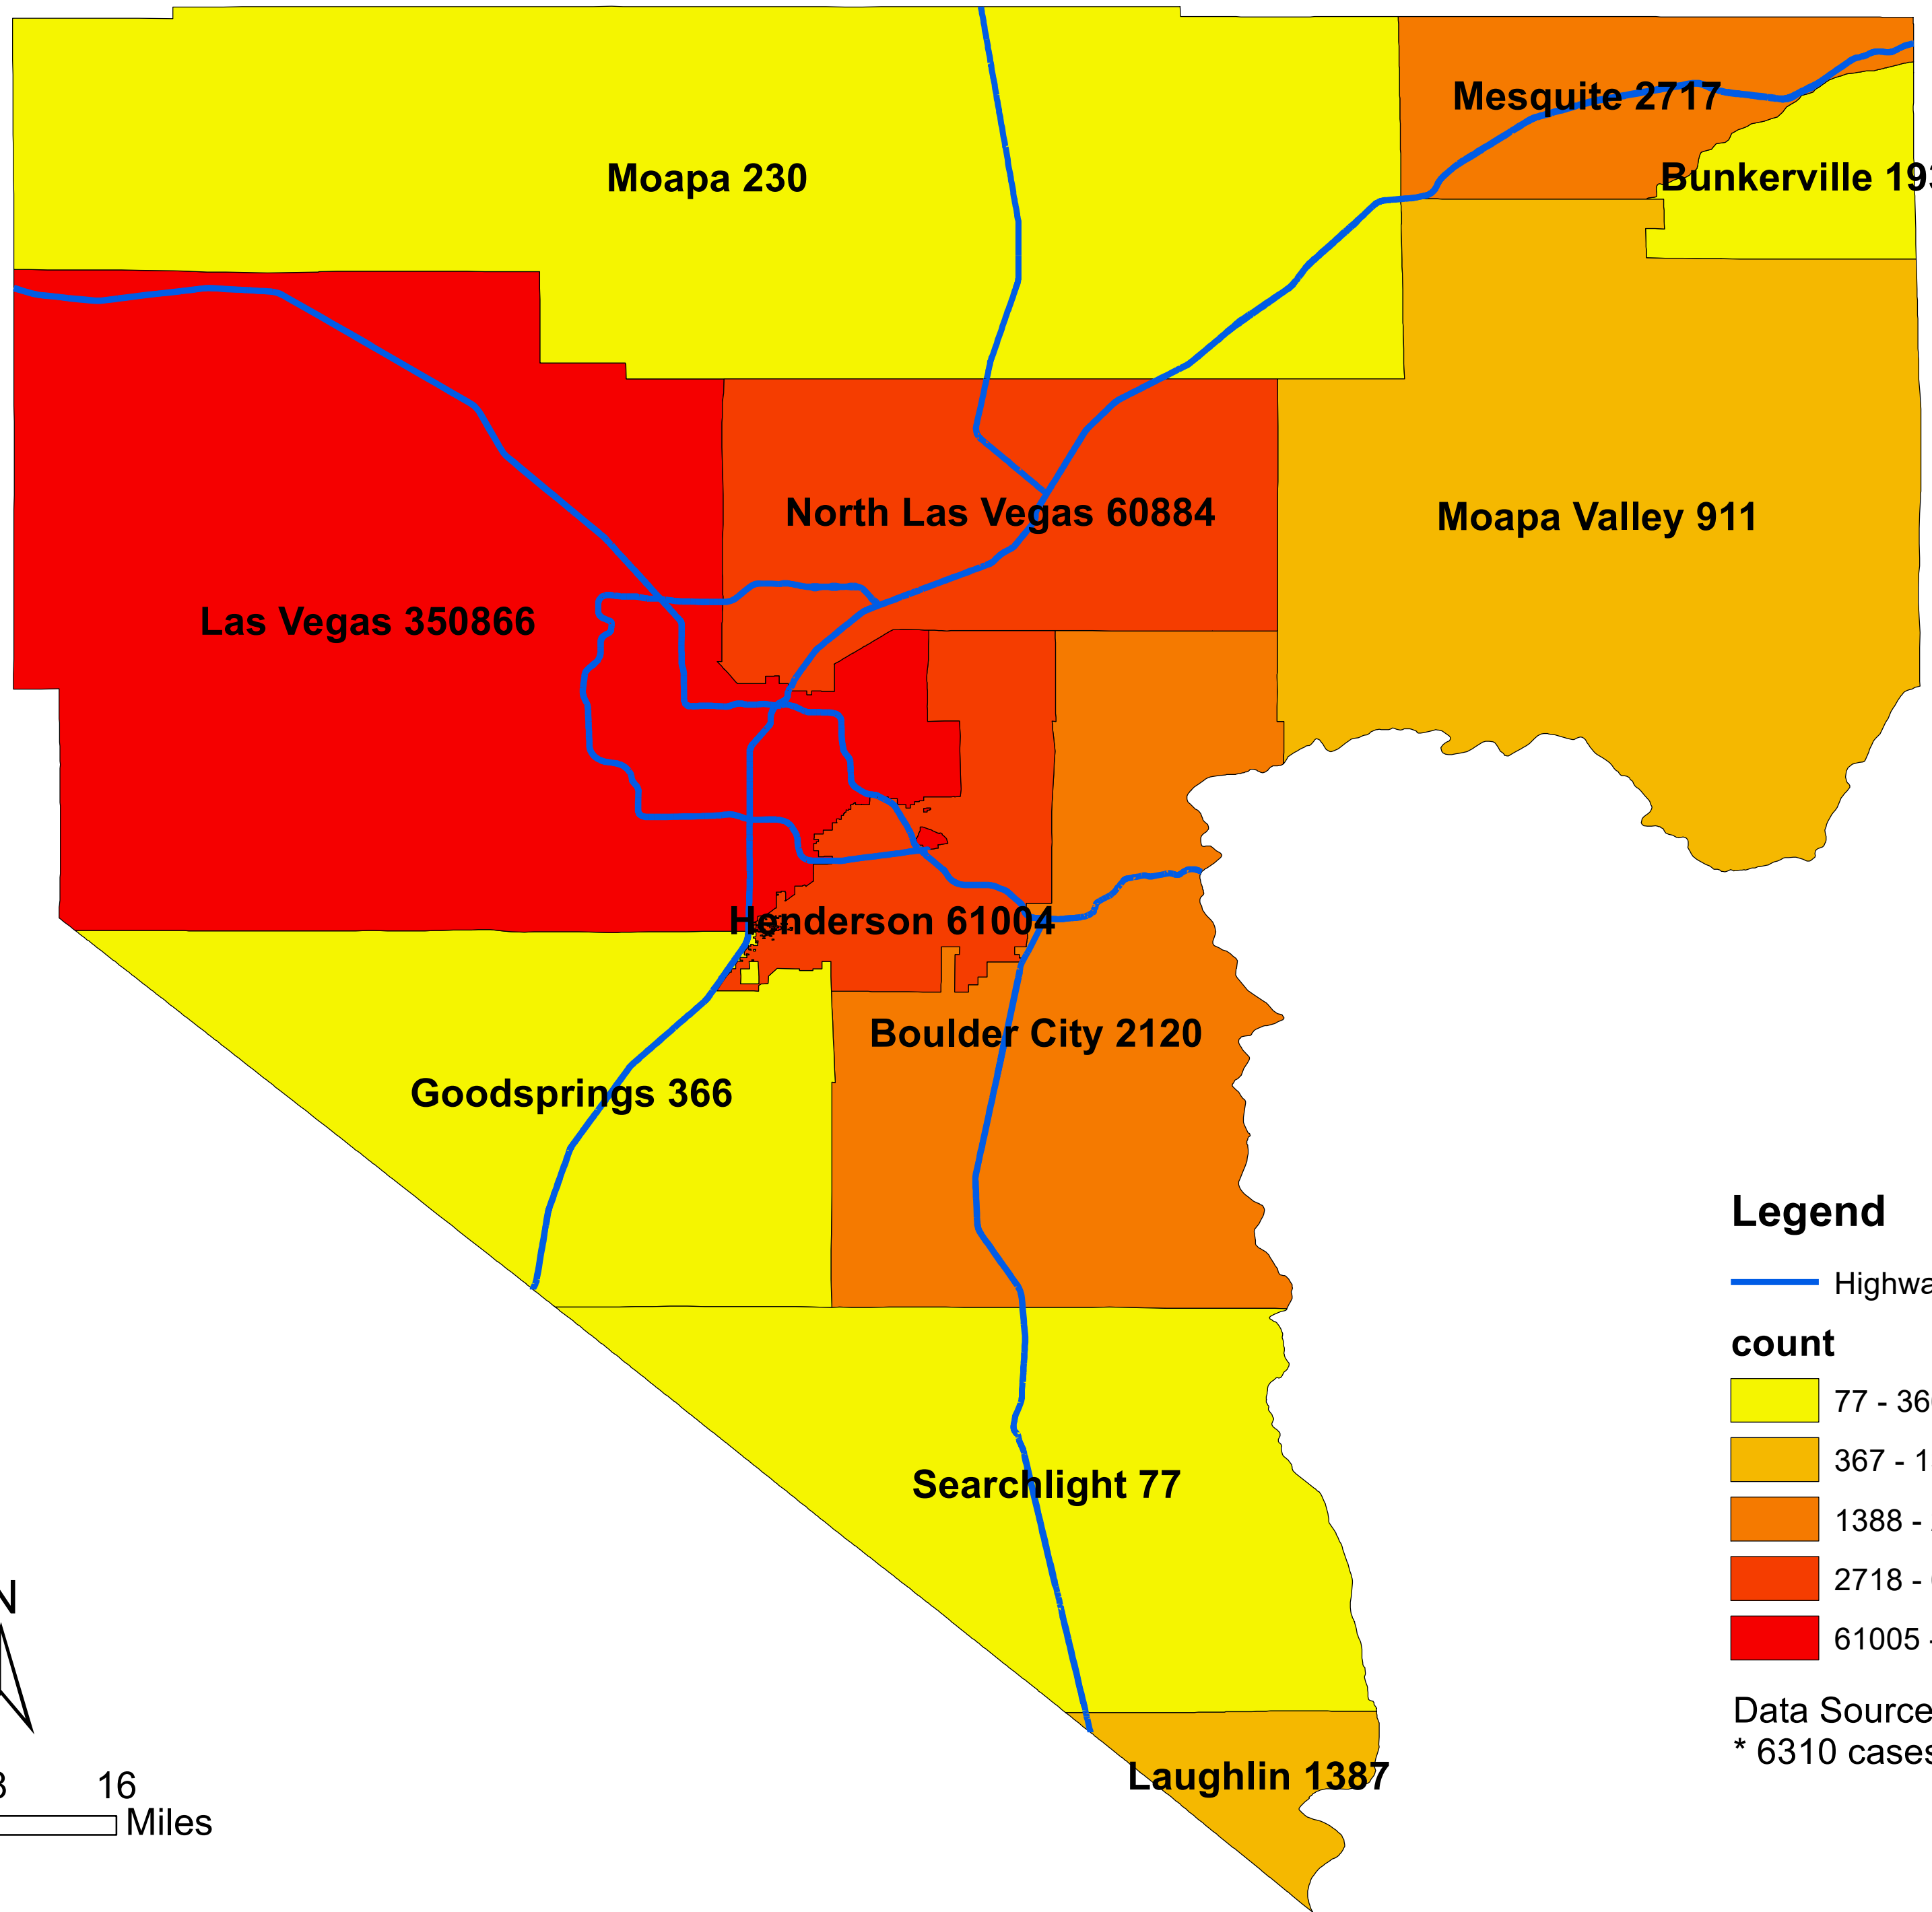

Number of COVID-19 cases by city in Clark county (03.09.2022)

Legend

— Highway

count

Data Source: SNHD

* 6310 cases without city information

0 4 8 16 Miles