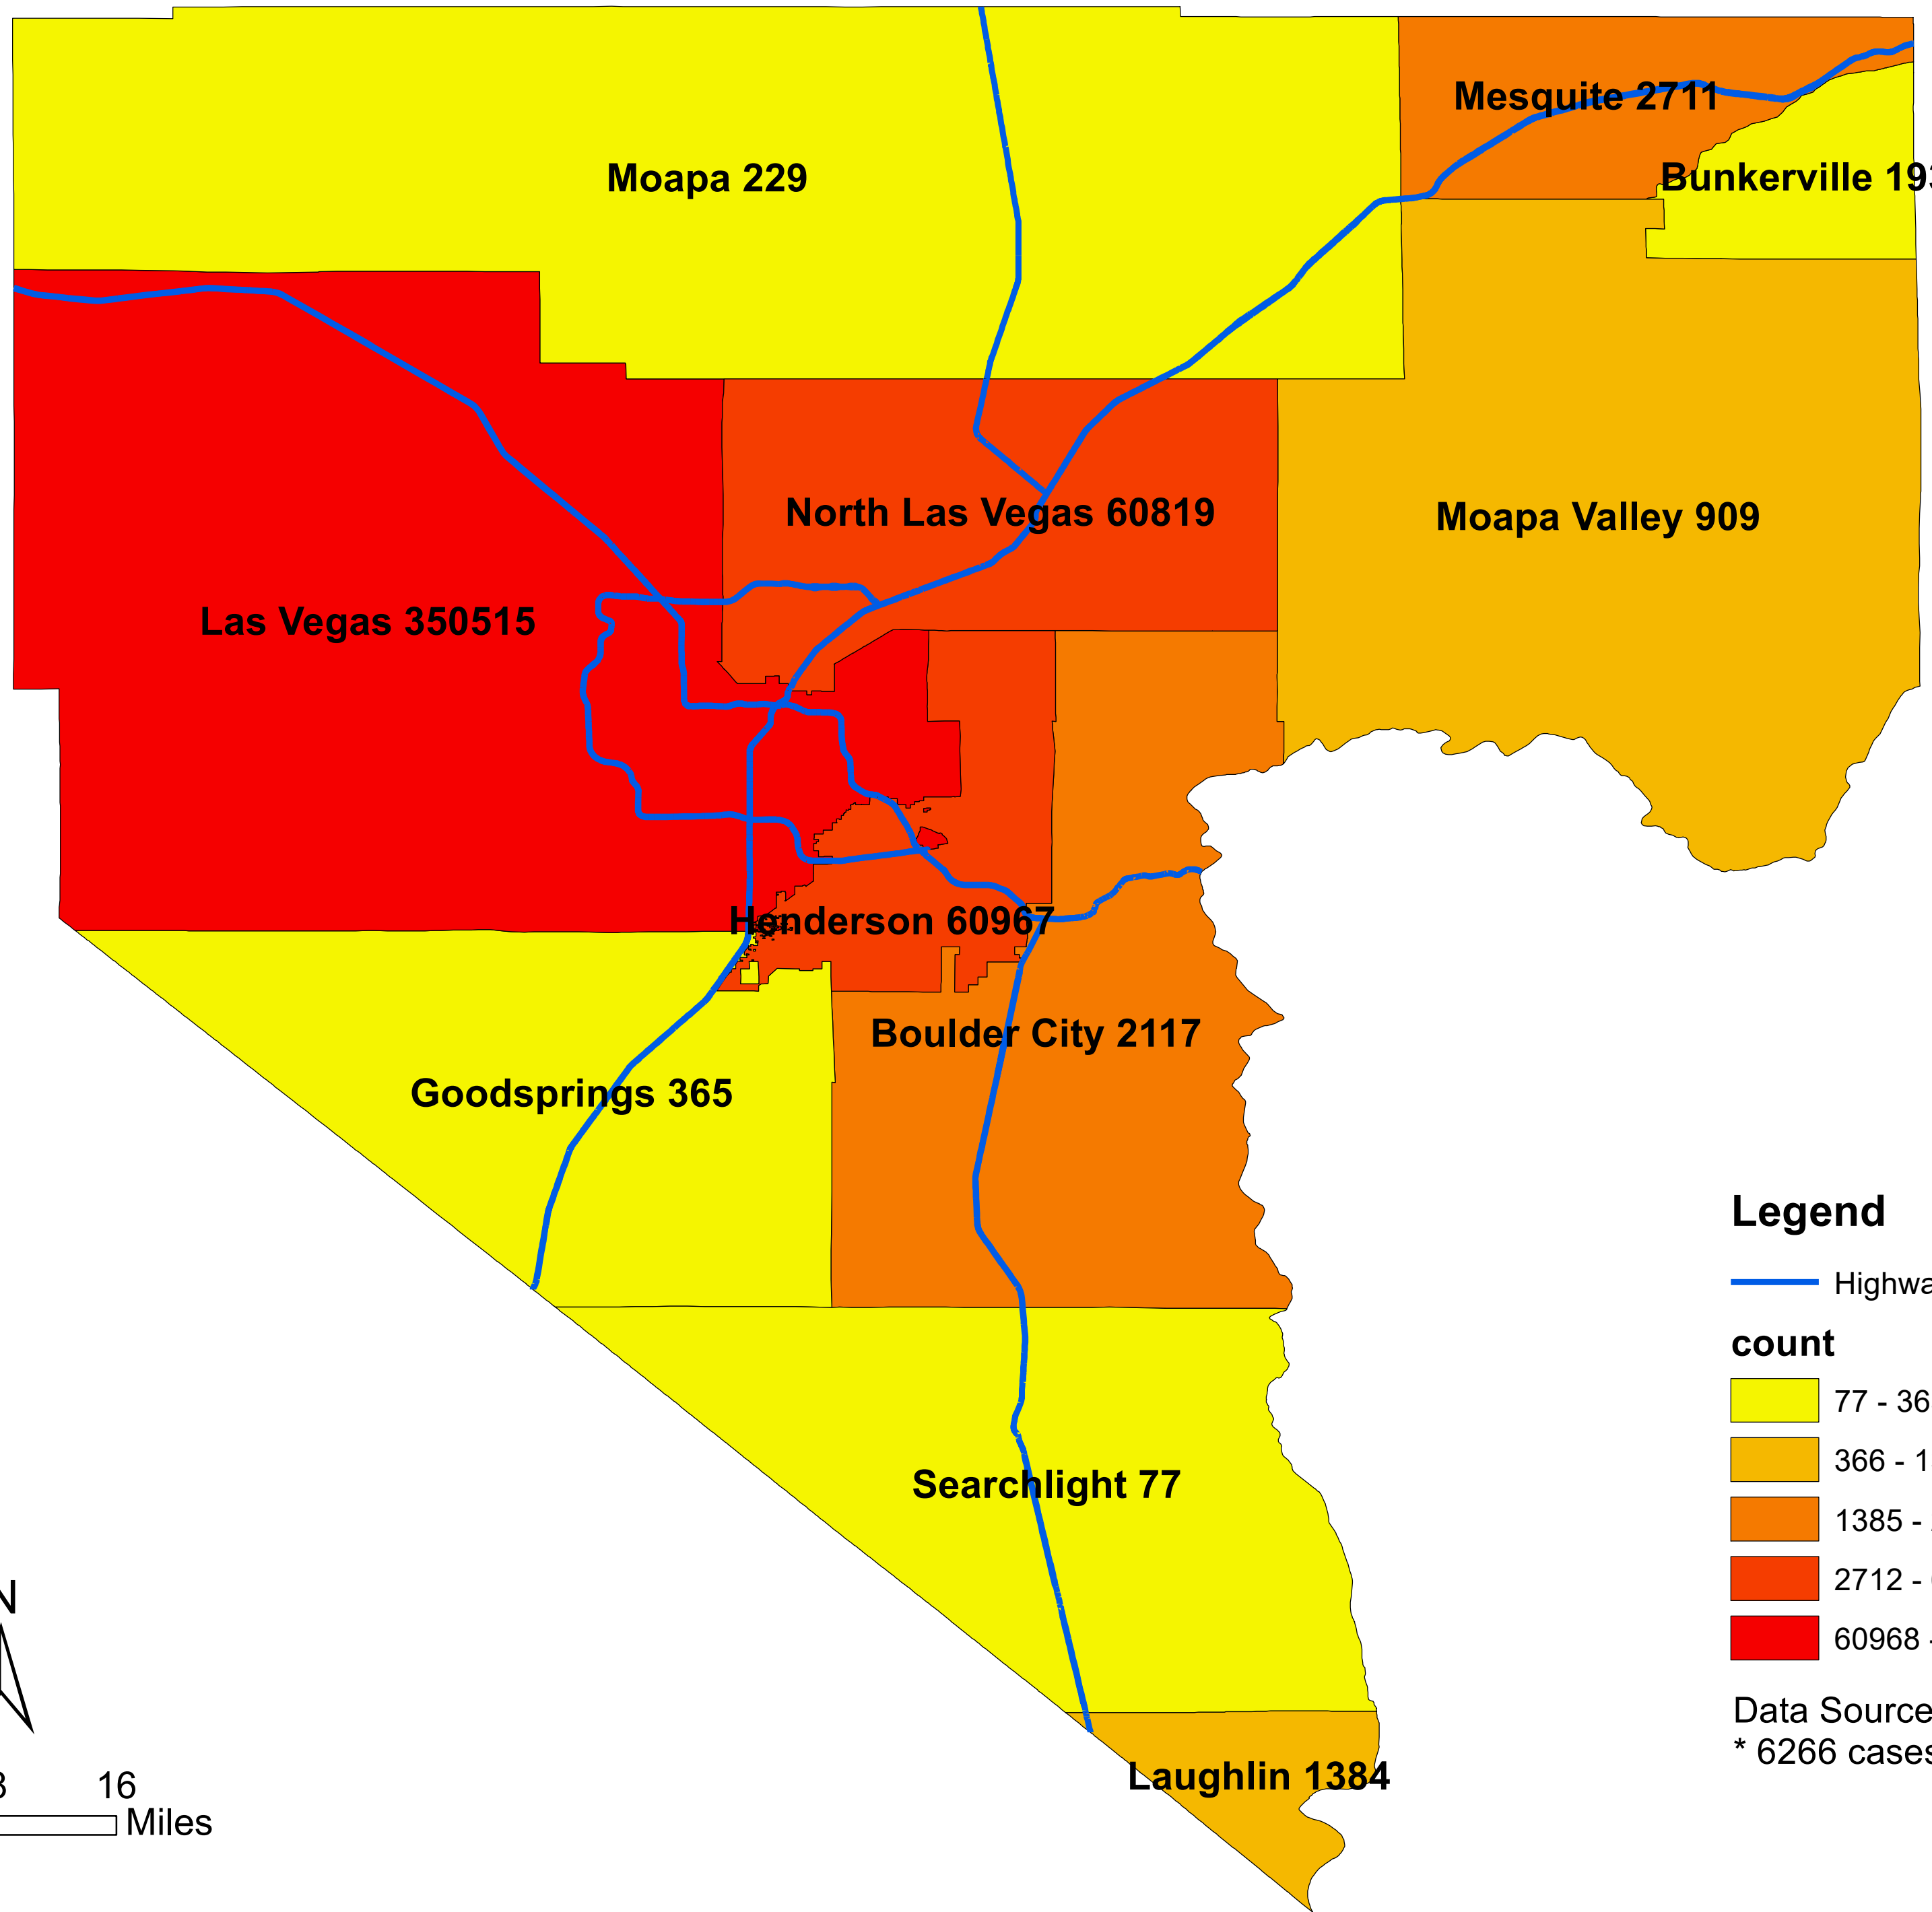

# Number of COVID-19 cases by city in Clark county (03.08.2022)

## Legend

— Highway

### count

- 77 - 365
- 366 - 1384
- 1385 - 2711
- 2712 - 60967
- 60968 - 350515

Data Source: SNHD

\* 6266 cases without city information

0 4 8 16 Miles