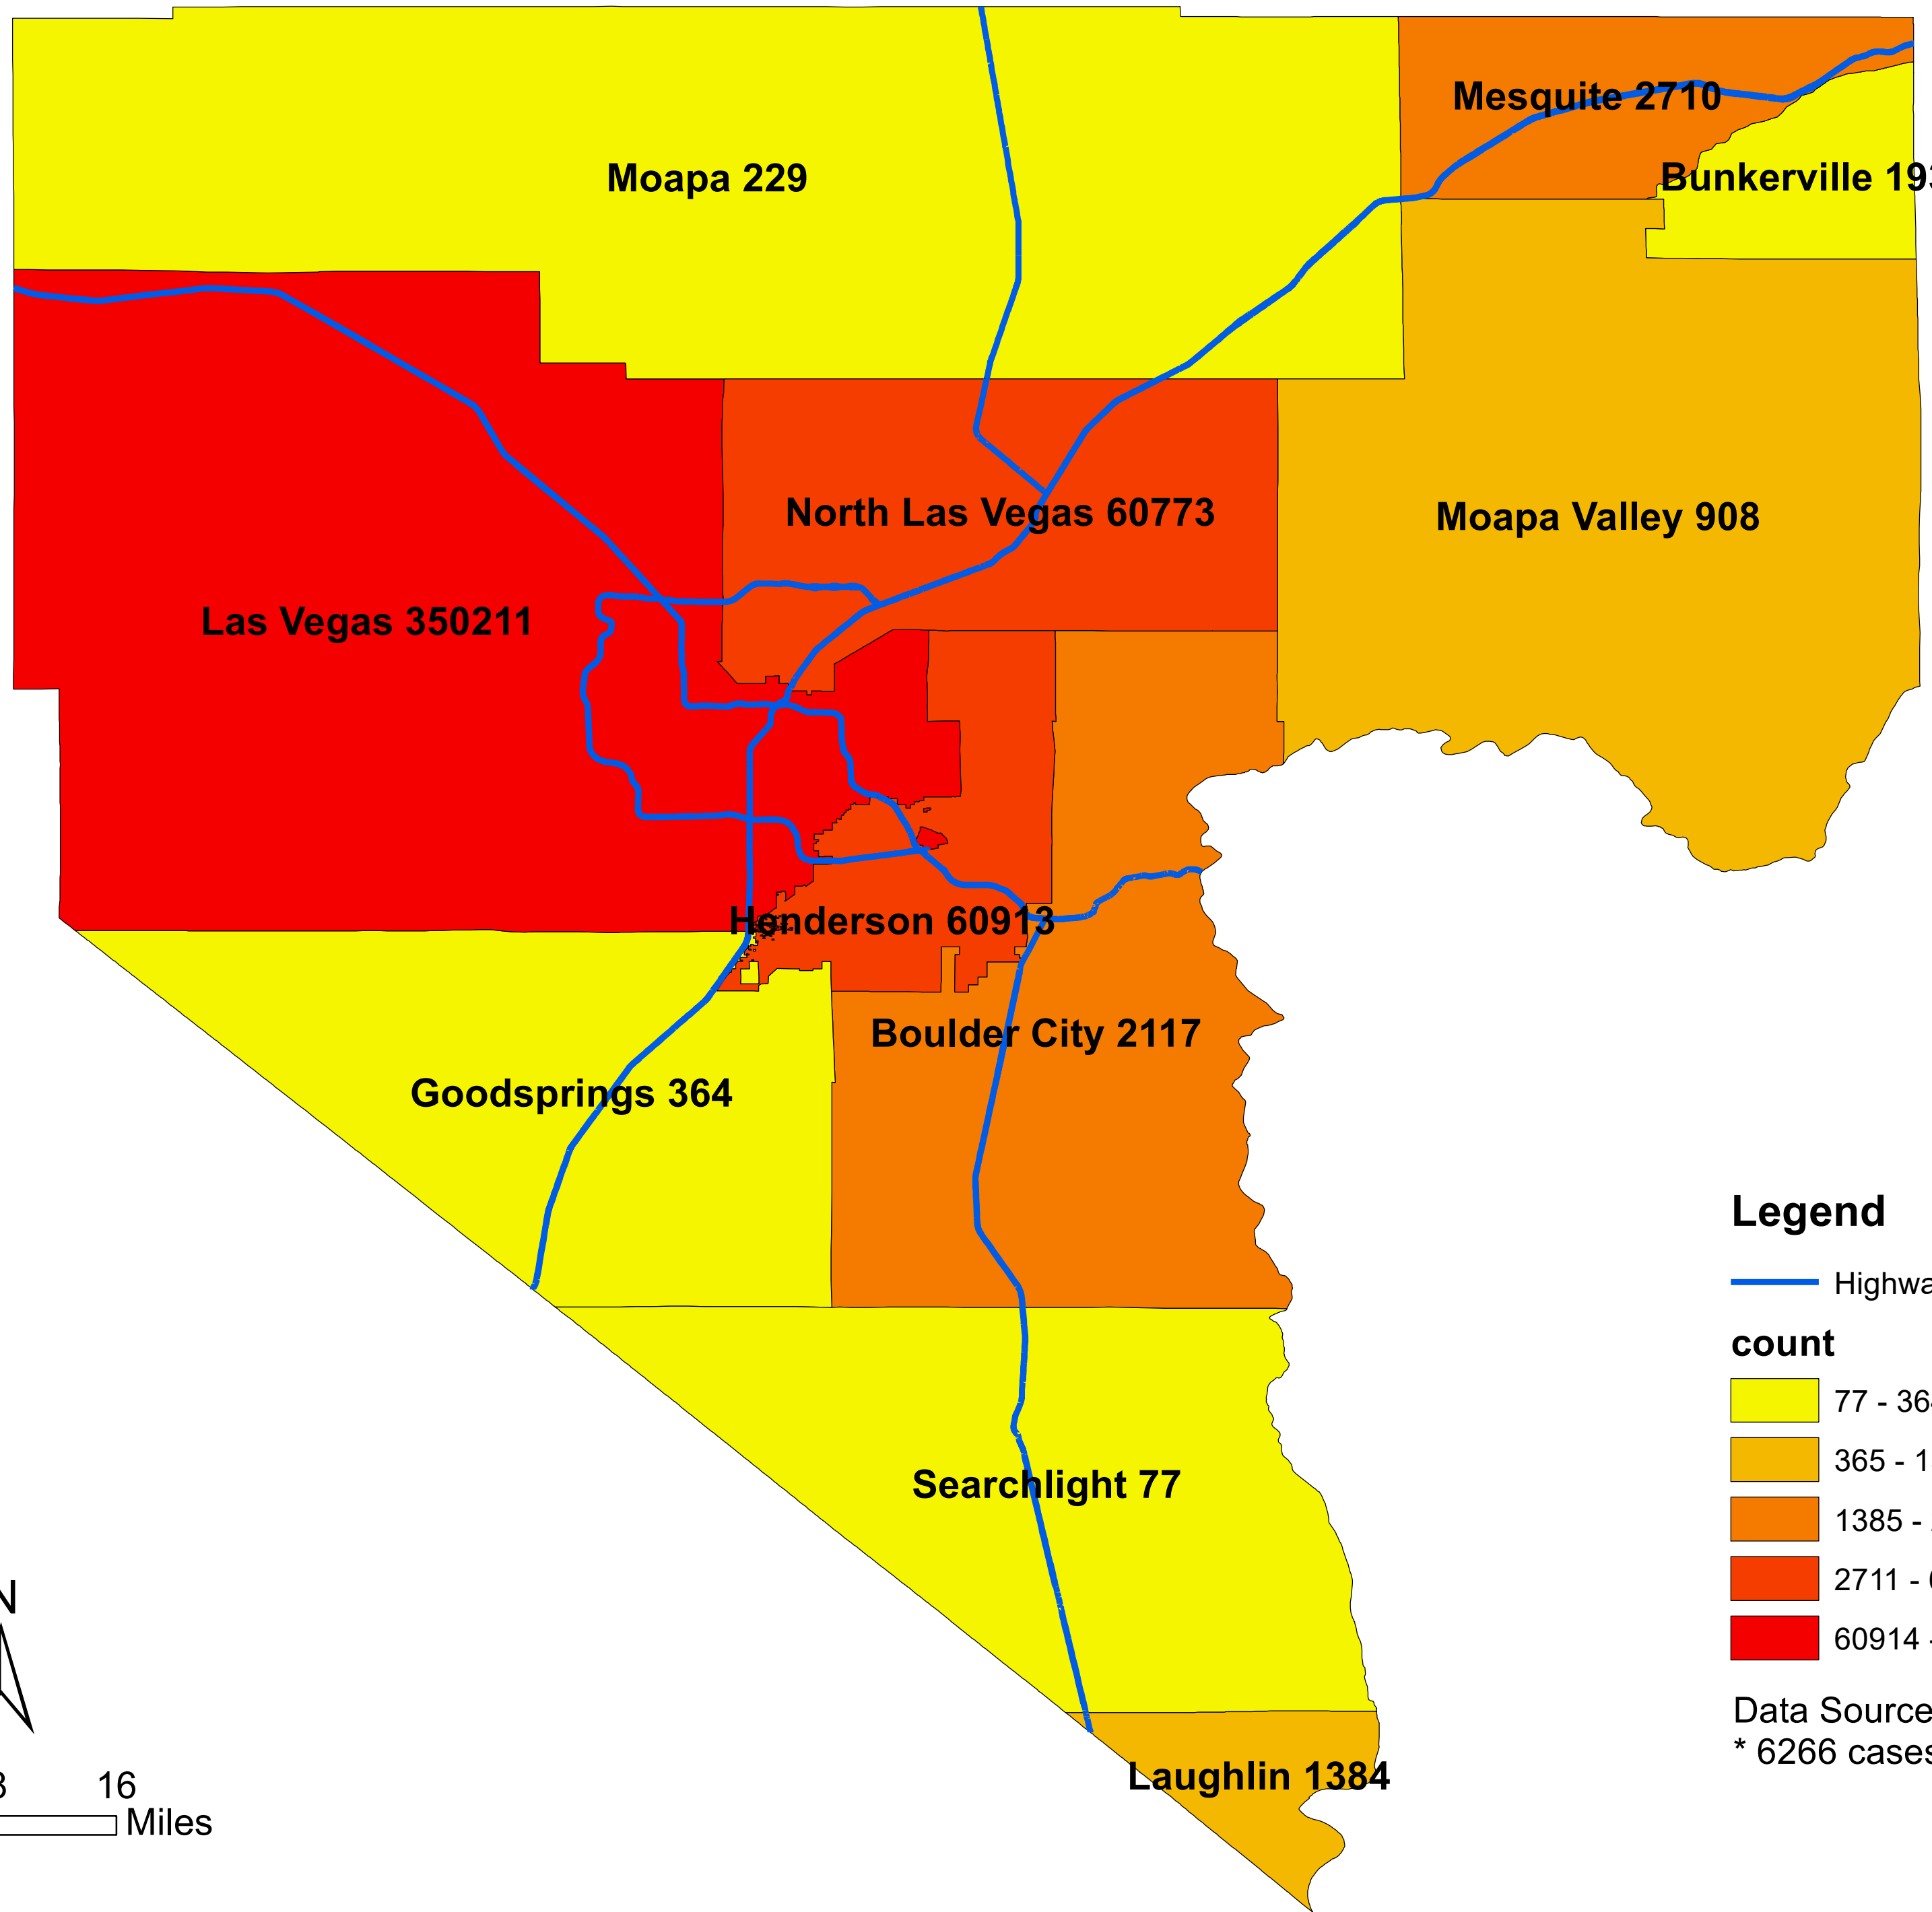

# Number of COVID-19 cases by city in Clark county (03.07.2022)

## Legend

— Highway

### count

Data Source: SNHD

\* 6266 cases without city information

0 4 8 16 Miles