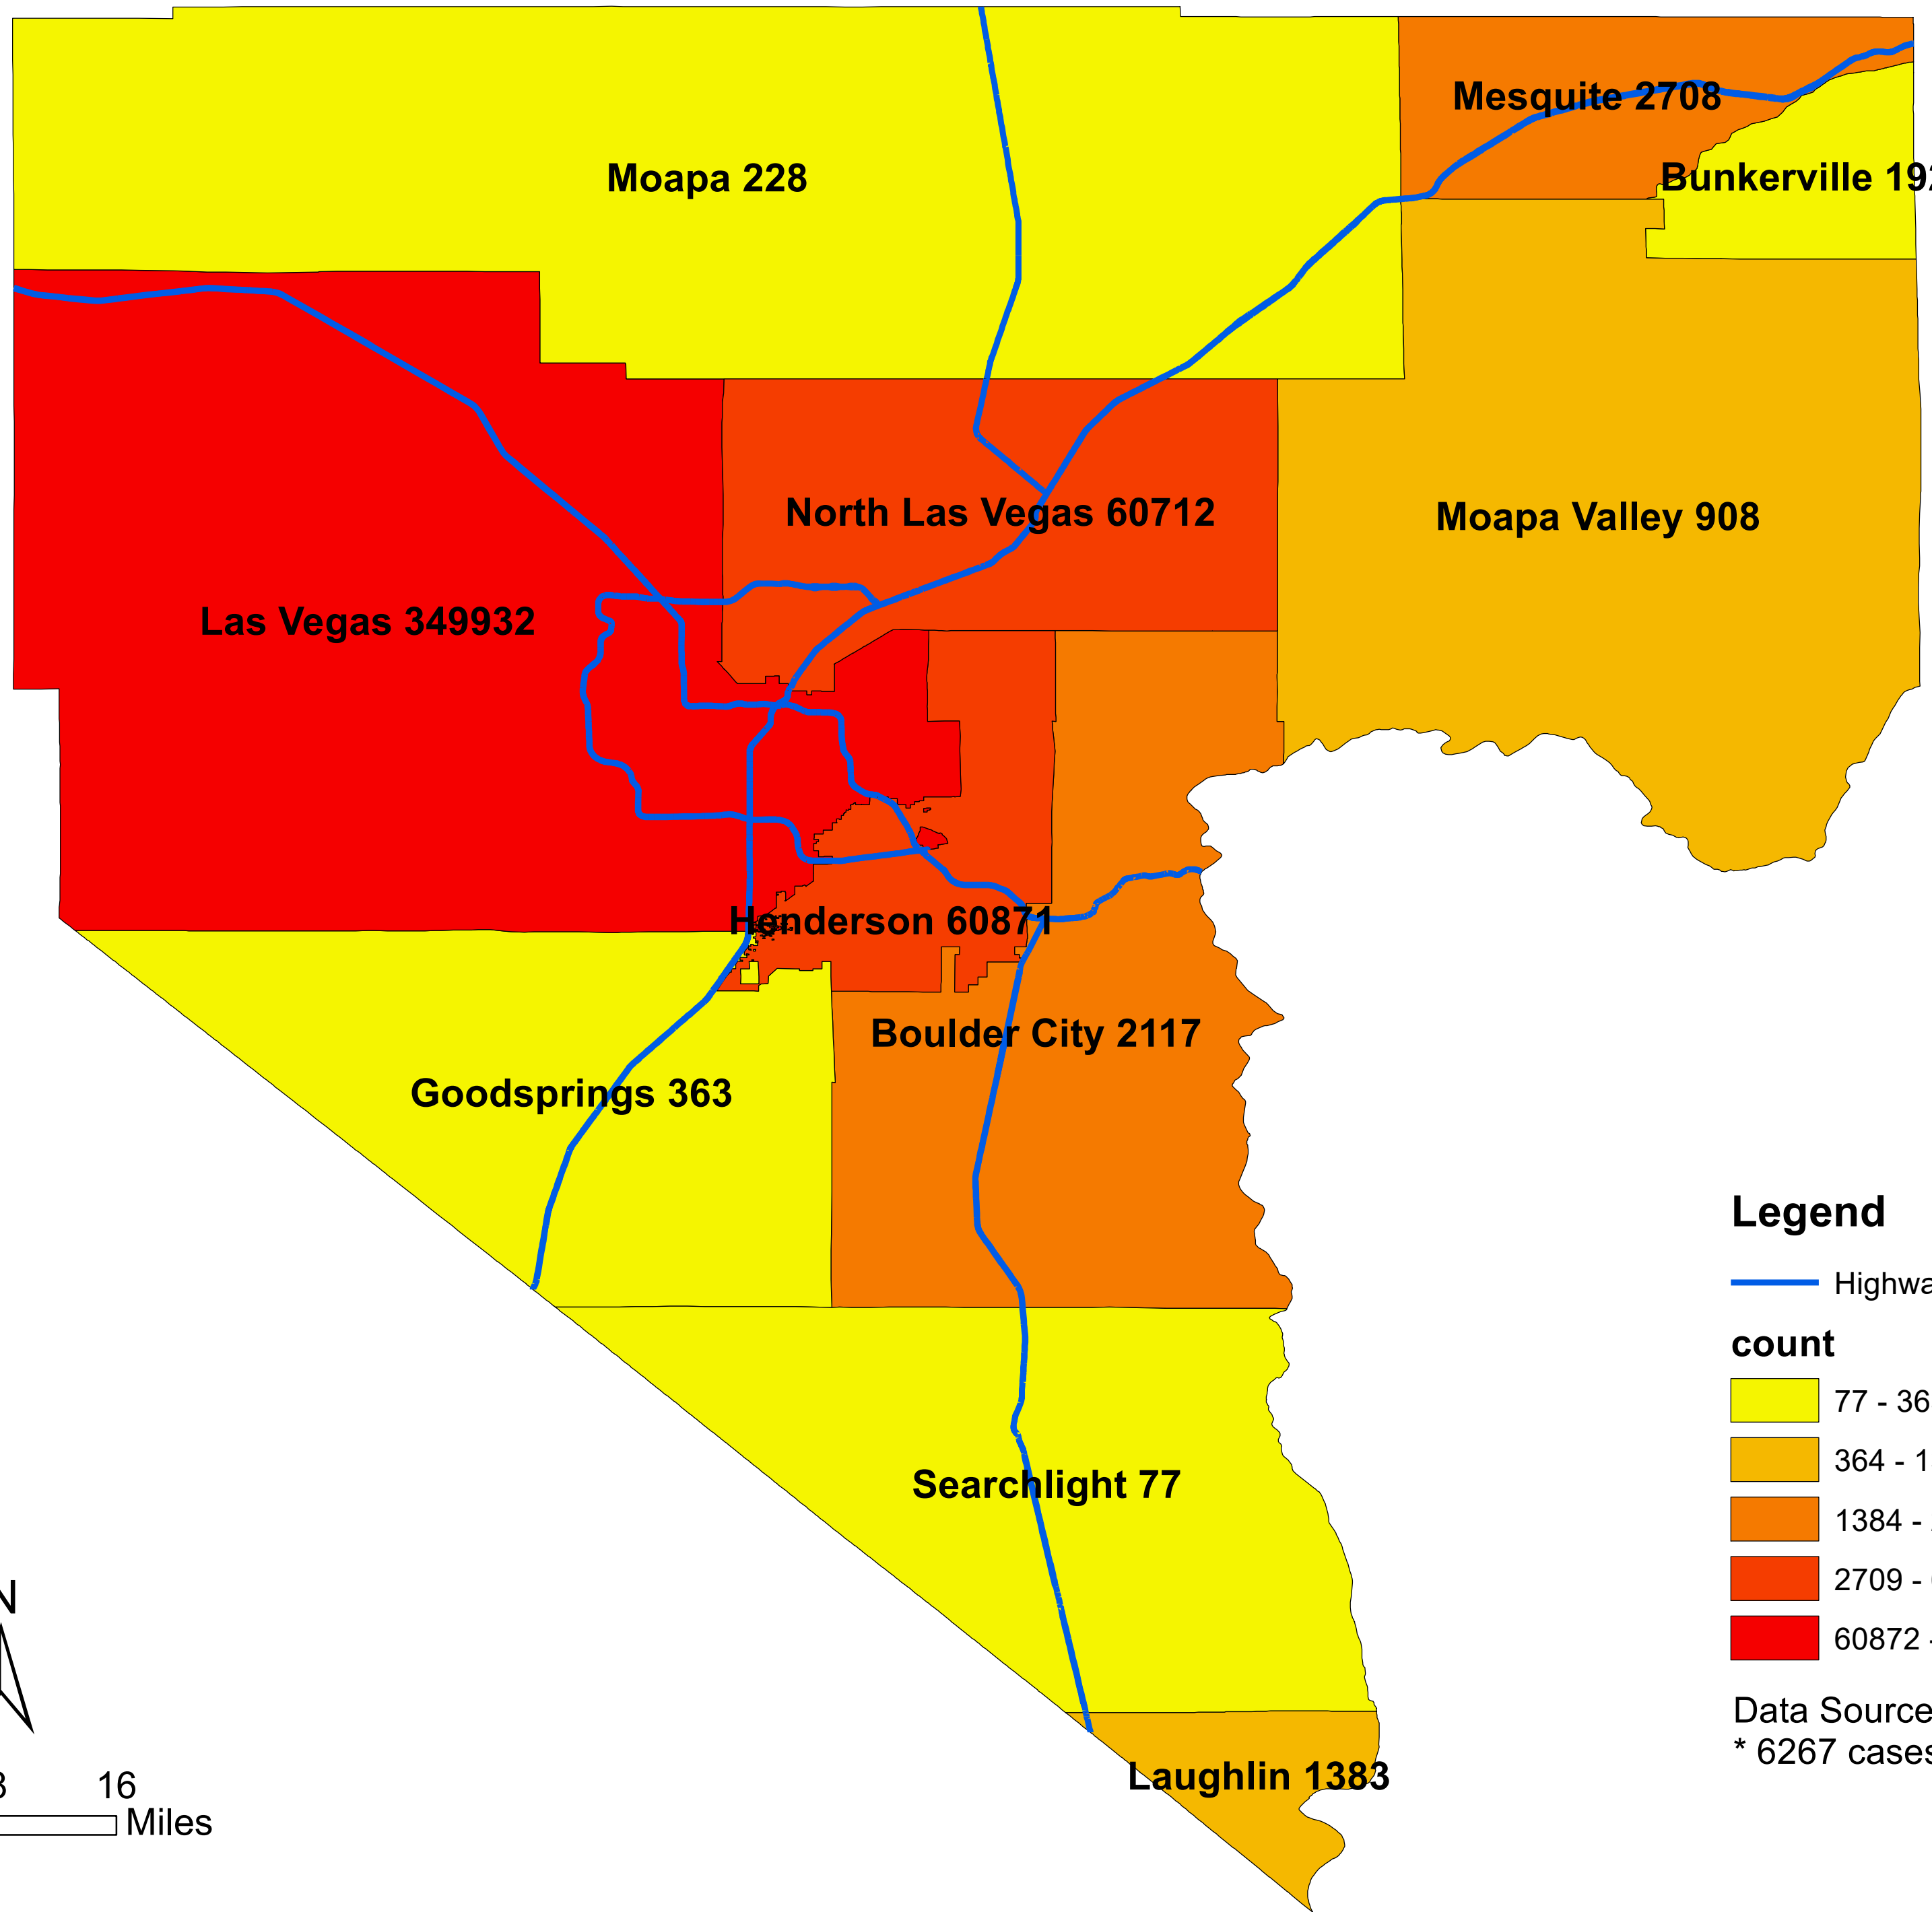

Number of COVID-19 cases by city in Clark county (03.05.2022)

Legend

— Highway

count

Data Source: SNHD

* 6267 cases without city information

0 4 8 16 Miles