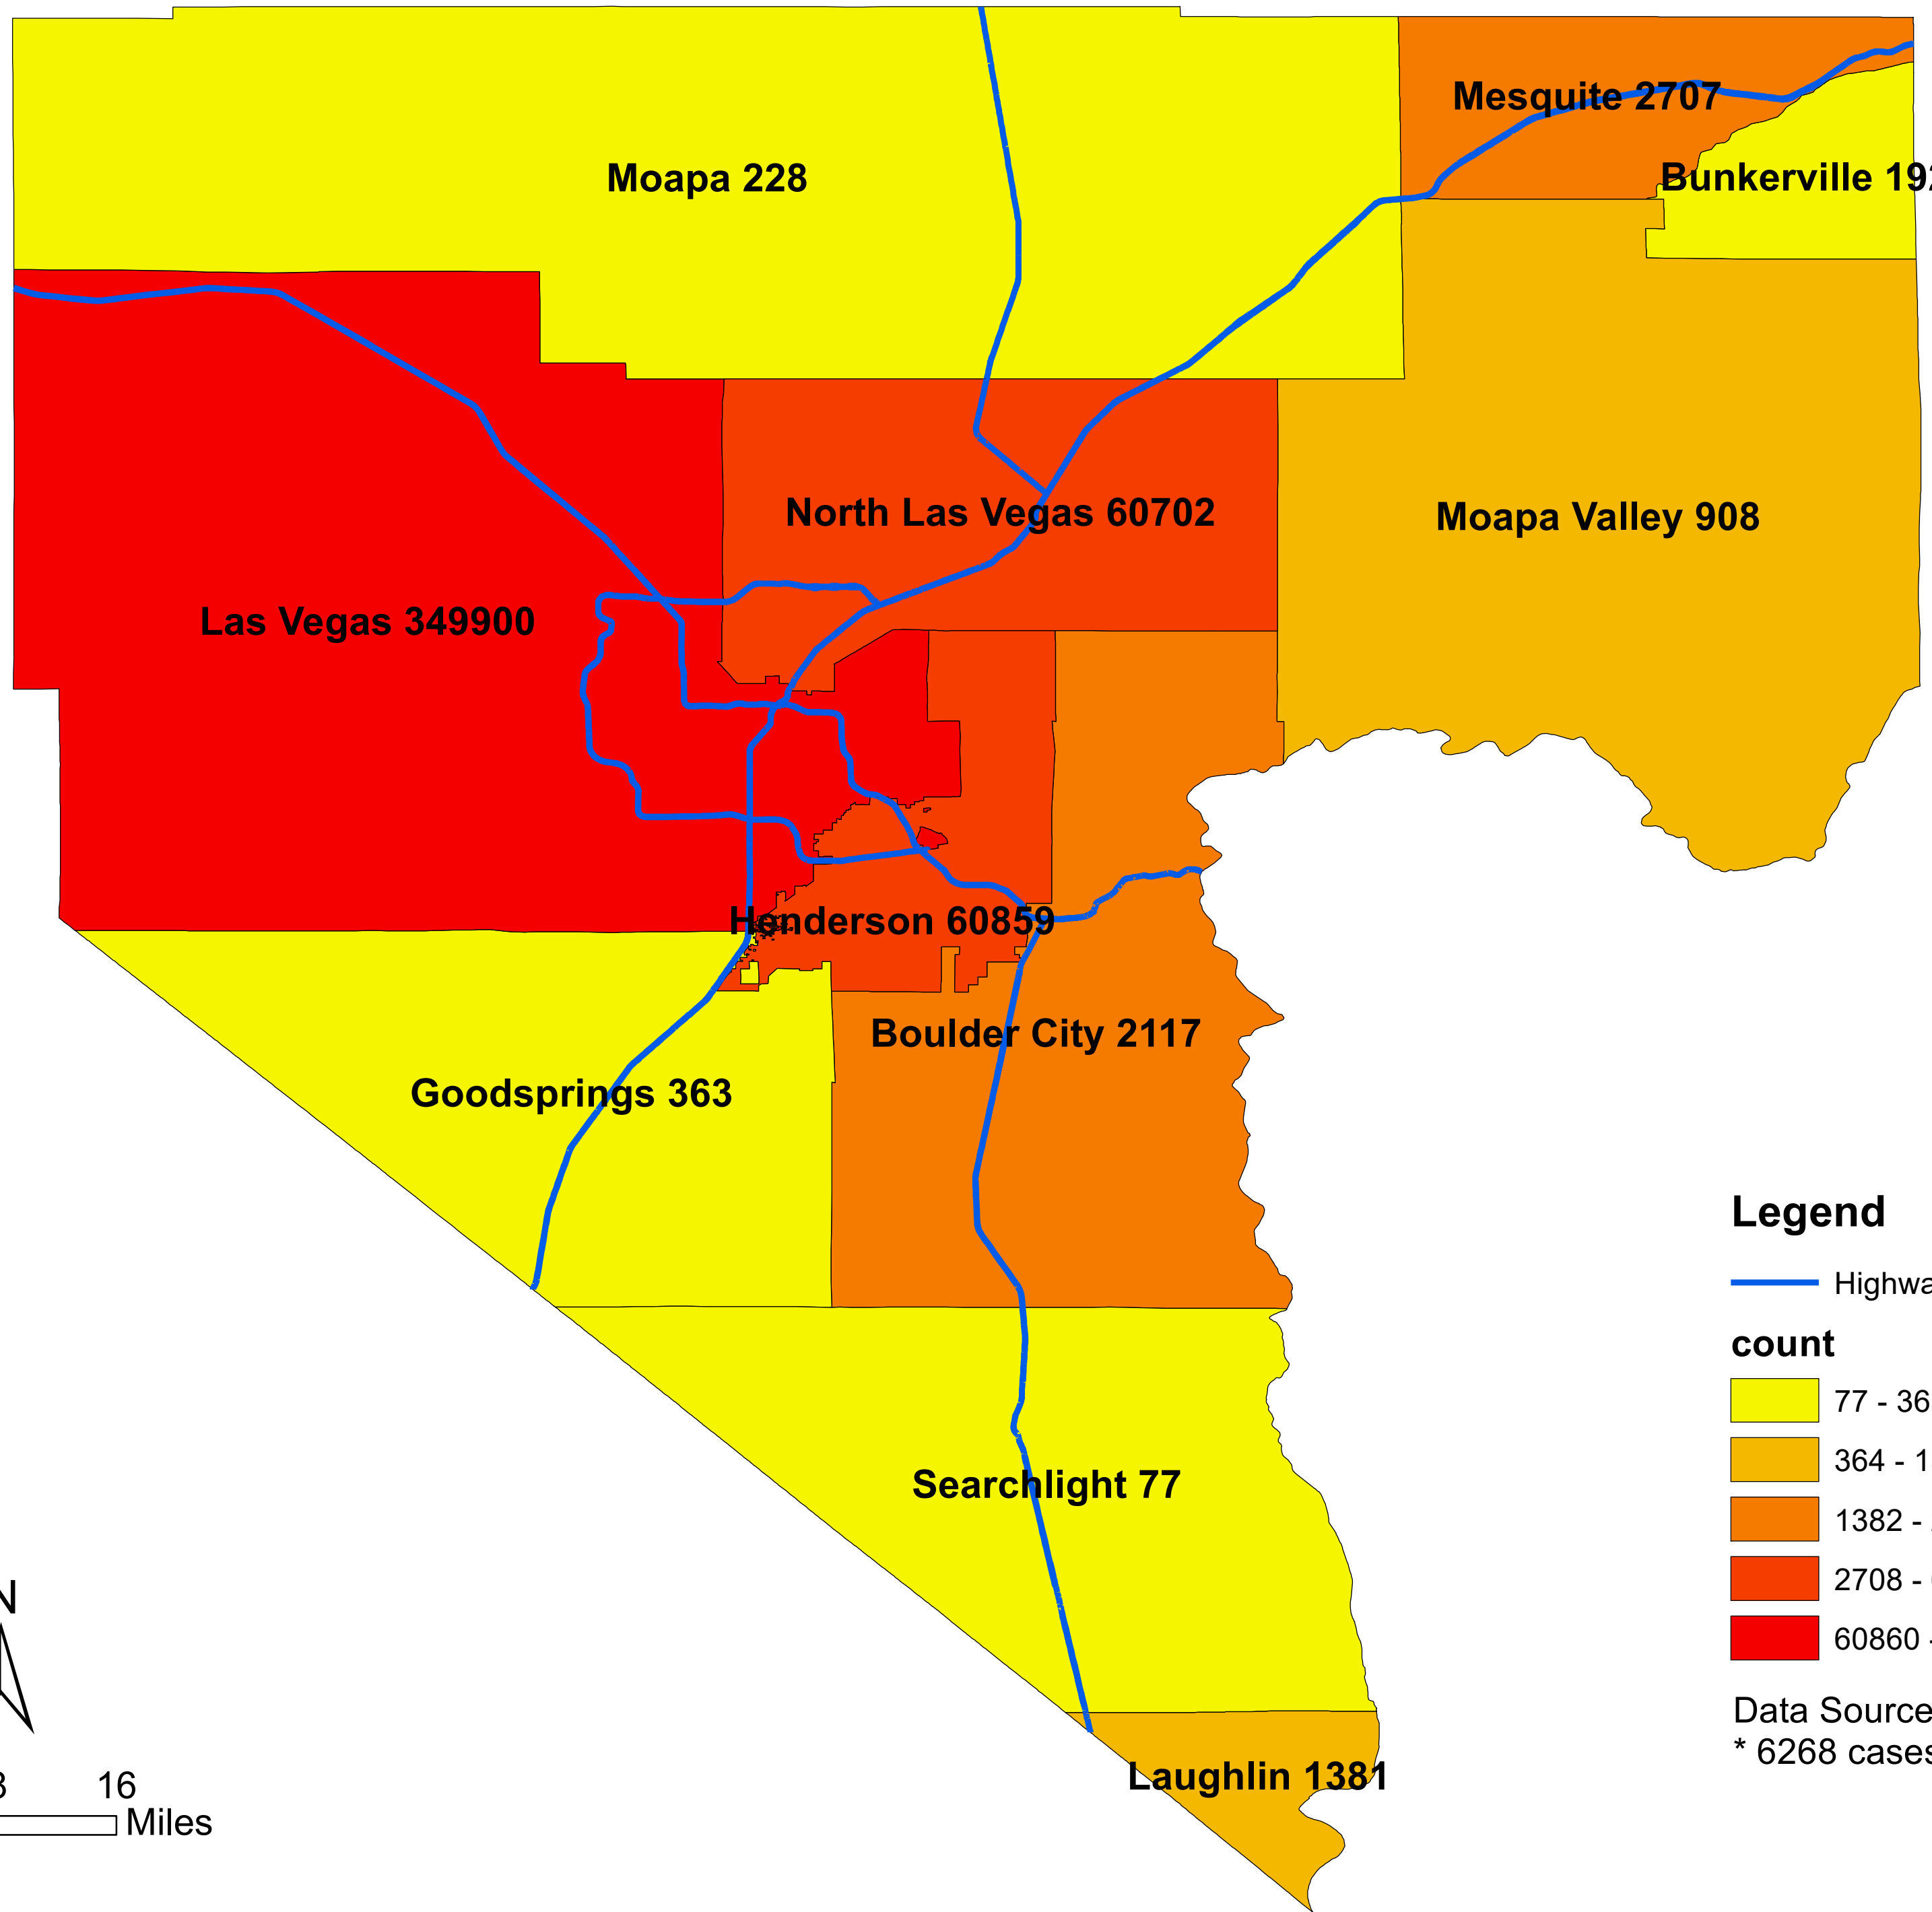

Number of COVID-19 cases by city in Clark county (03.04.2022)

Legend

— Highway

count

- 77 - 363
- 364 - 1381
- 1382 - 2707
- 2708 - 60859
- 60860 - 349900

Data Source: SNHD

* 6268 cases without city information

0 4 8 16 Miles