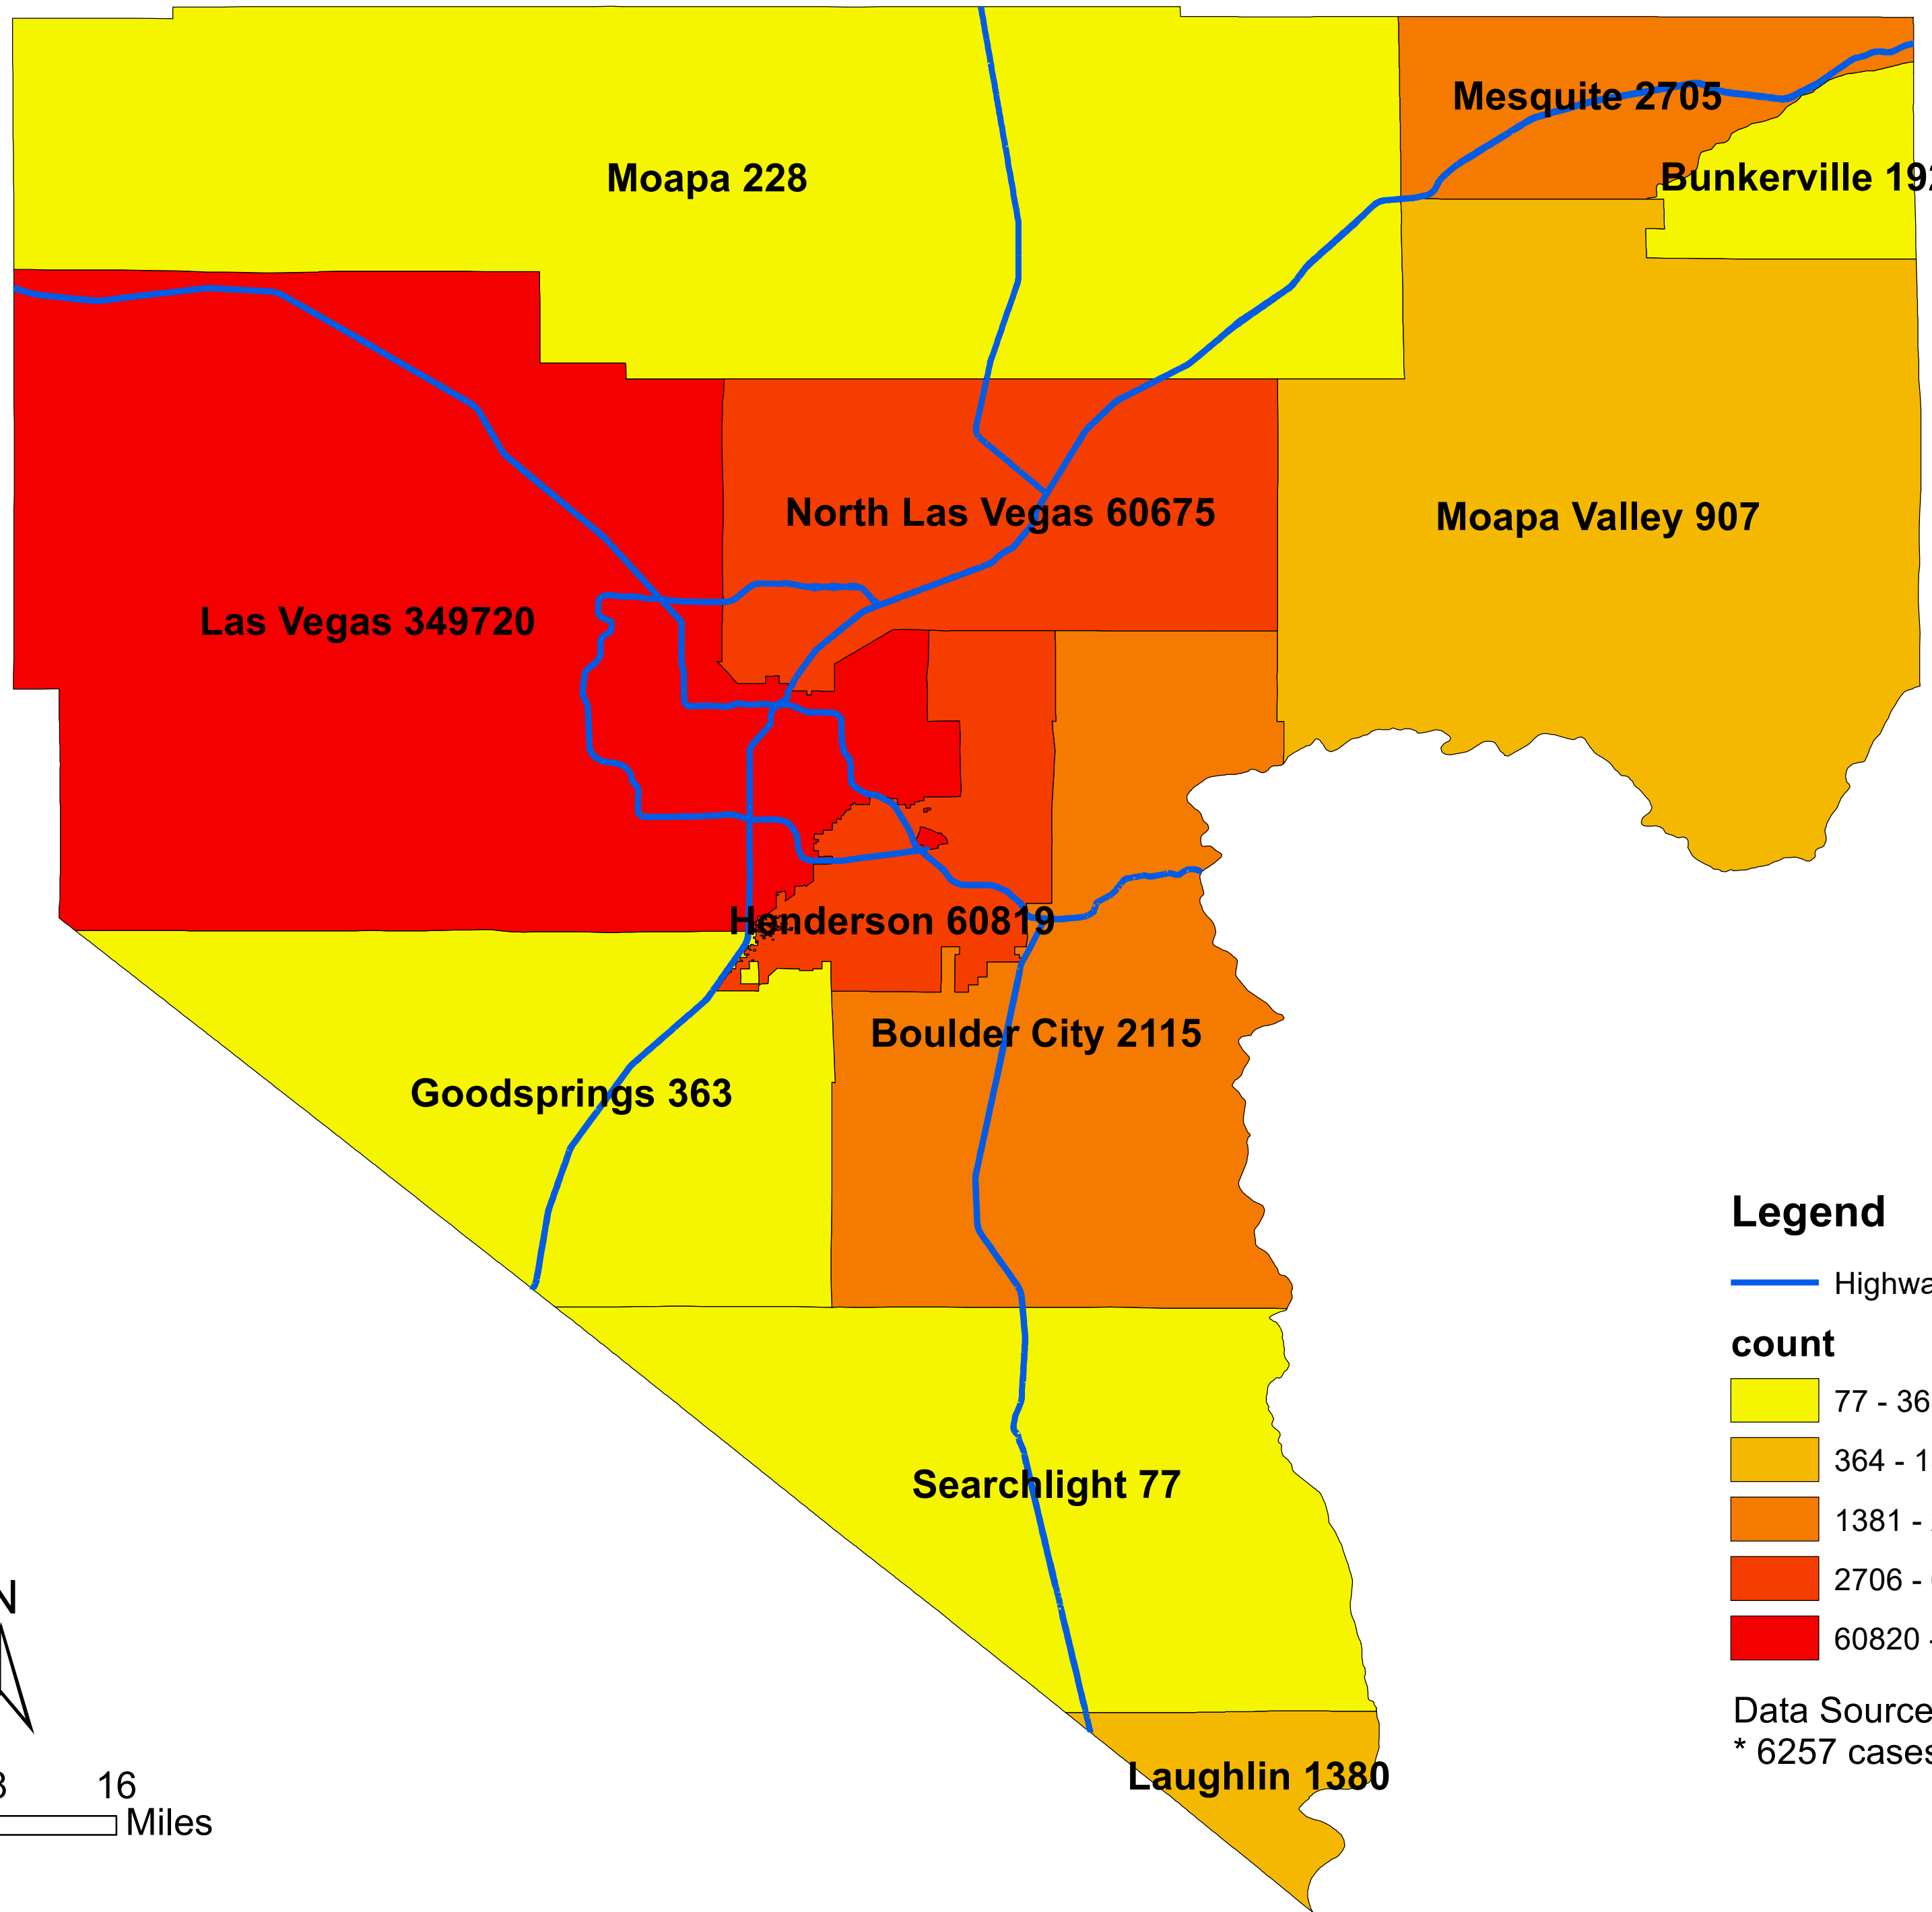

# Number of COVID-19 cases by city in Clark county (03.03.2022)

## Legend

— Highway

### count

Data Source: SNHD

\* 6,257 cases without city information

0 4 8 16 Miles