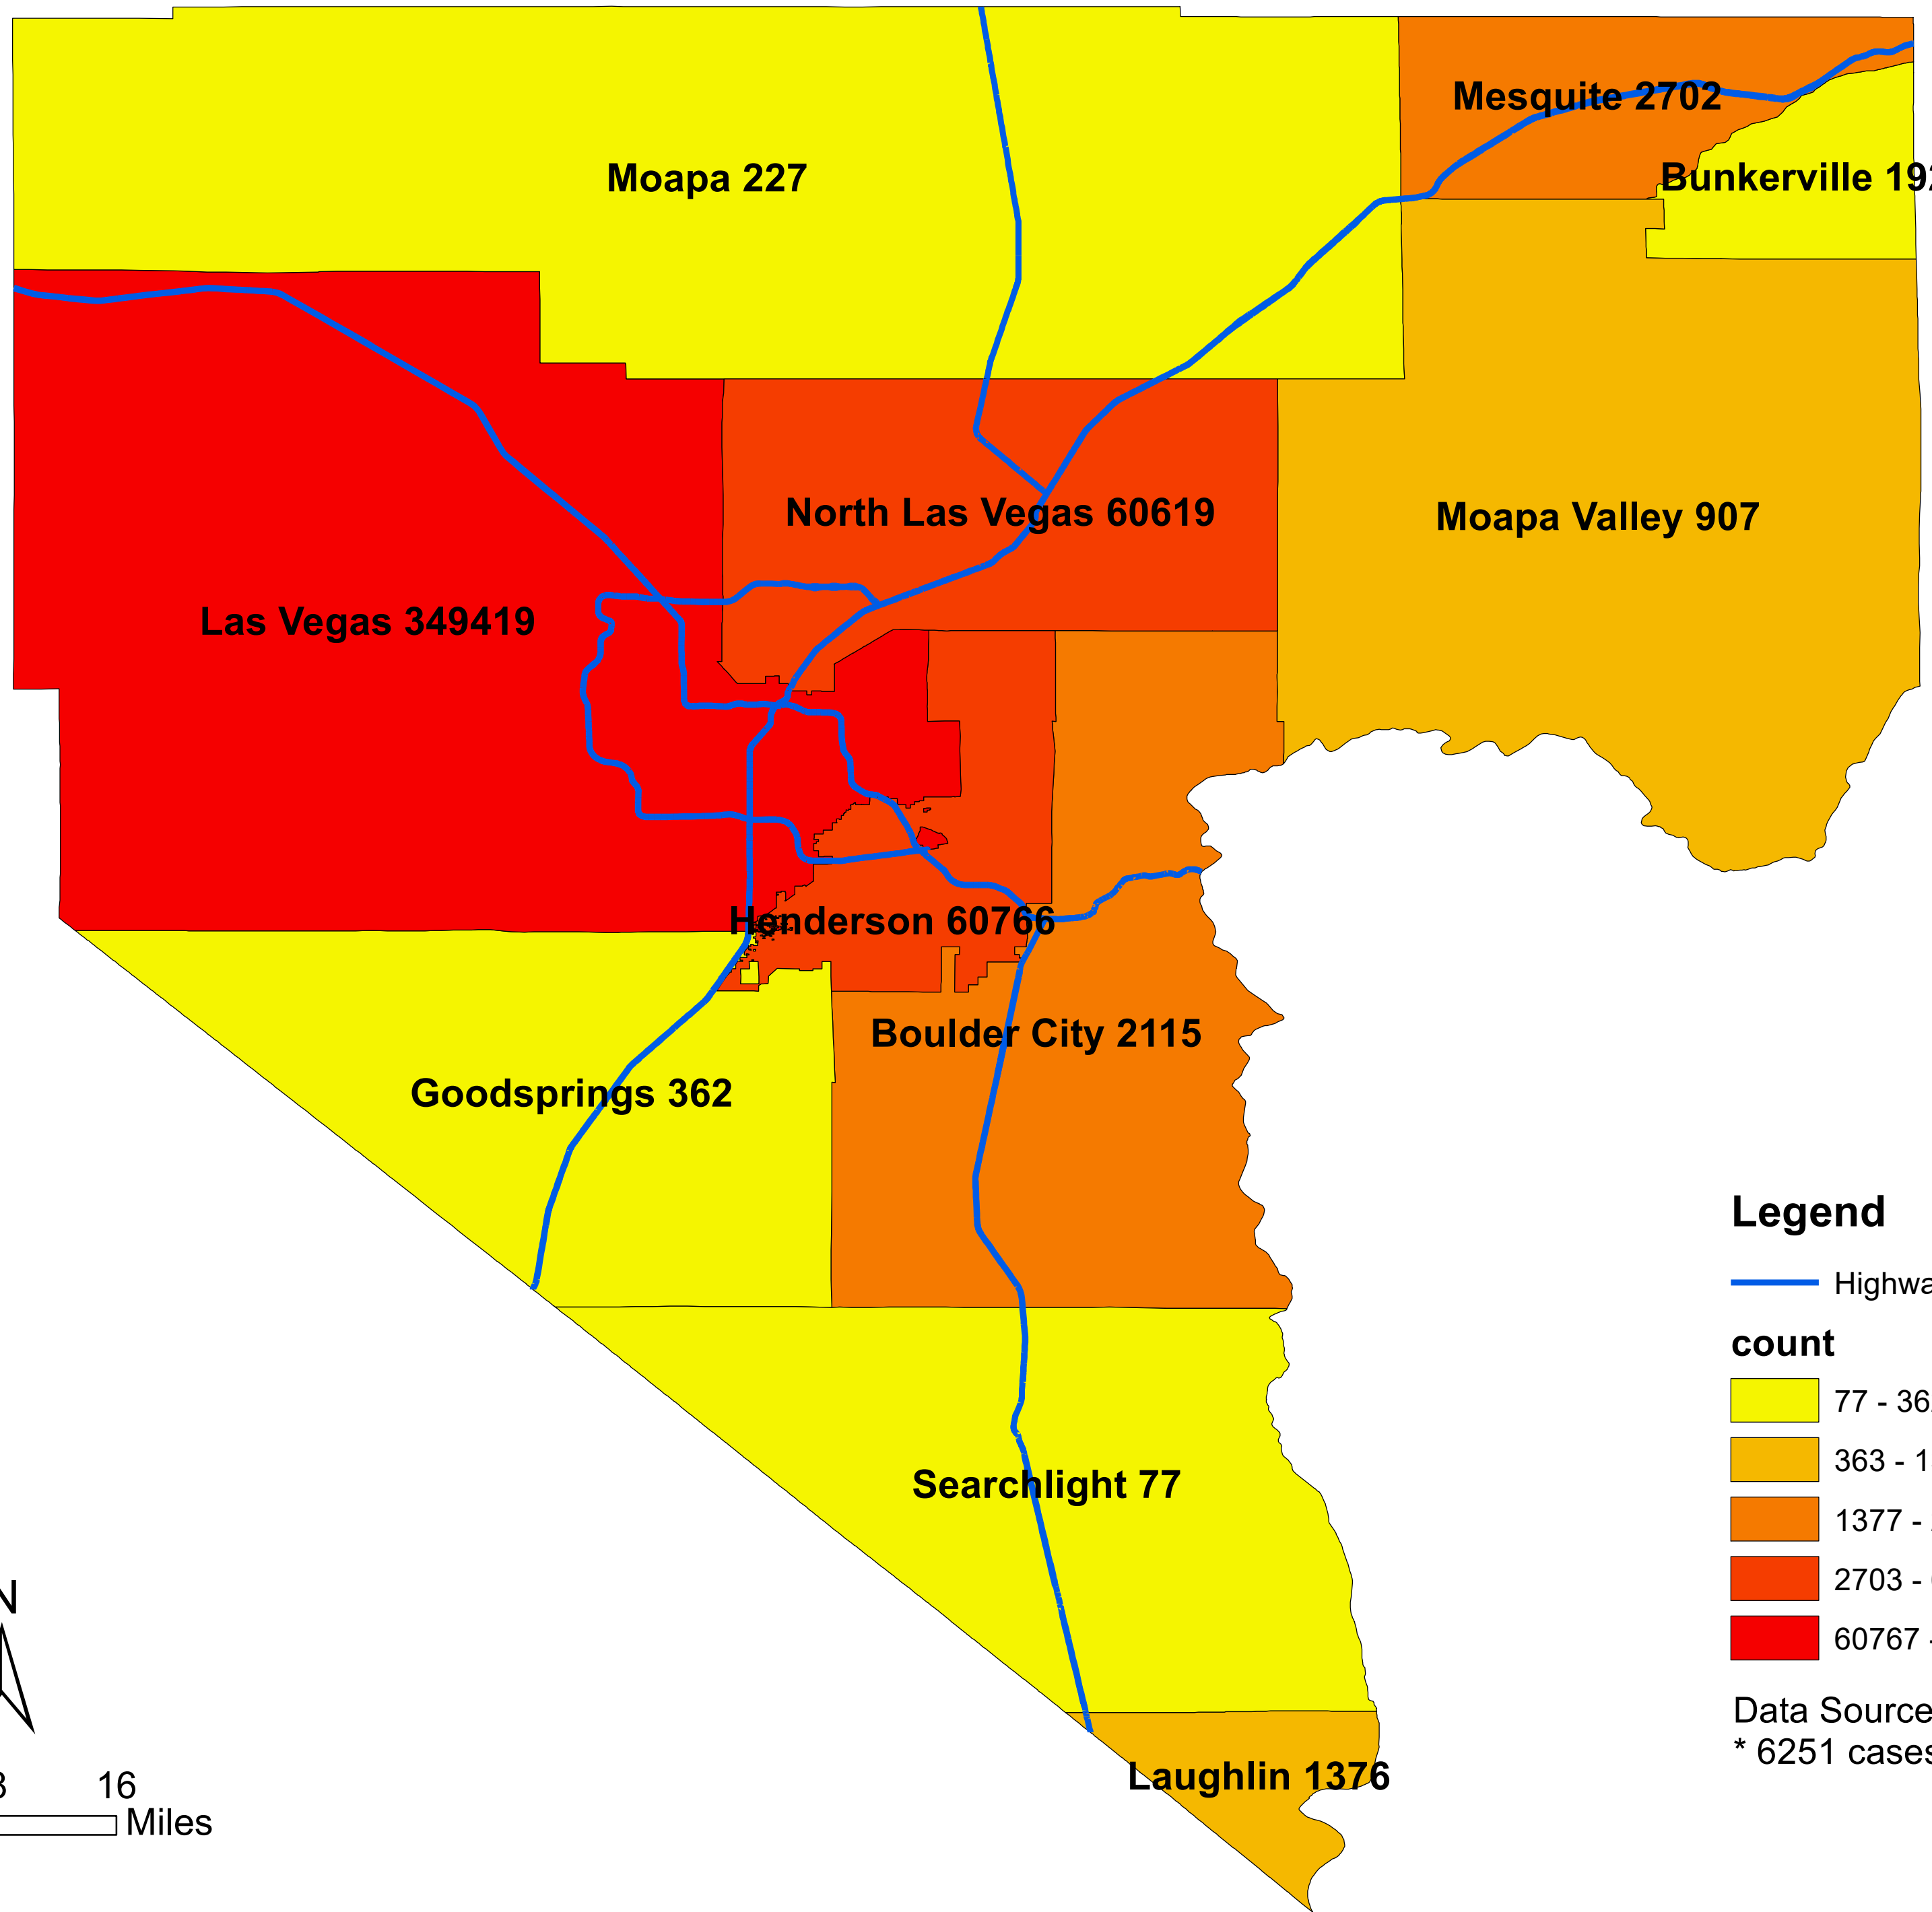

Number of COVID-19 cases by city in Clark county (03.02.2022)

Legend

— Highway

count

Data Source: SNHD

* 6251 cases without city information

0 4 8 16 Miles