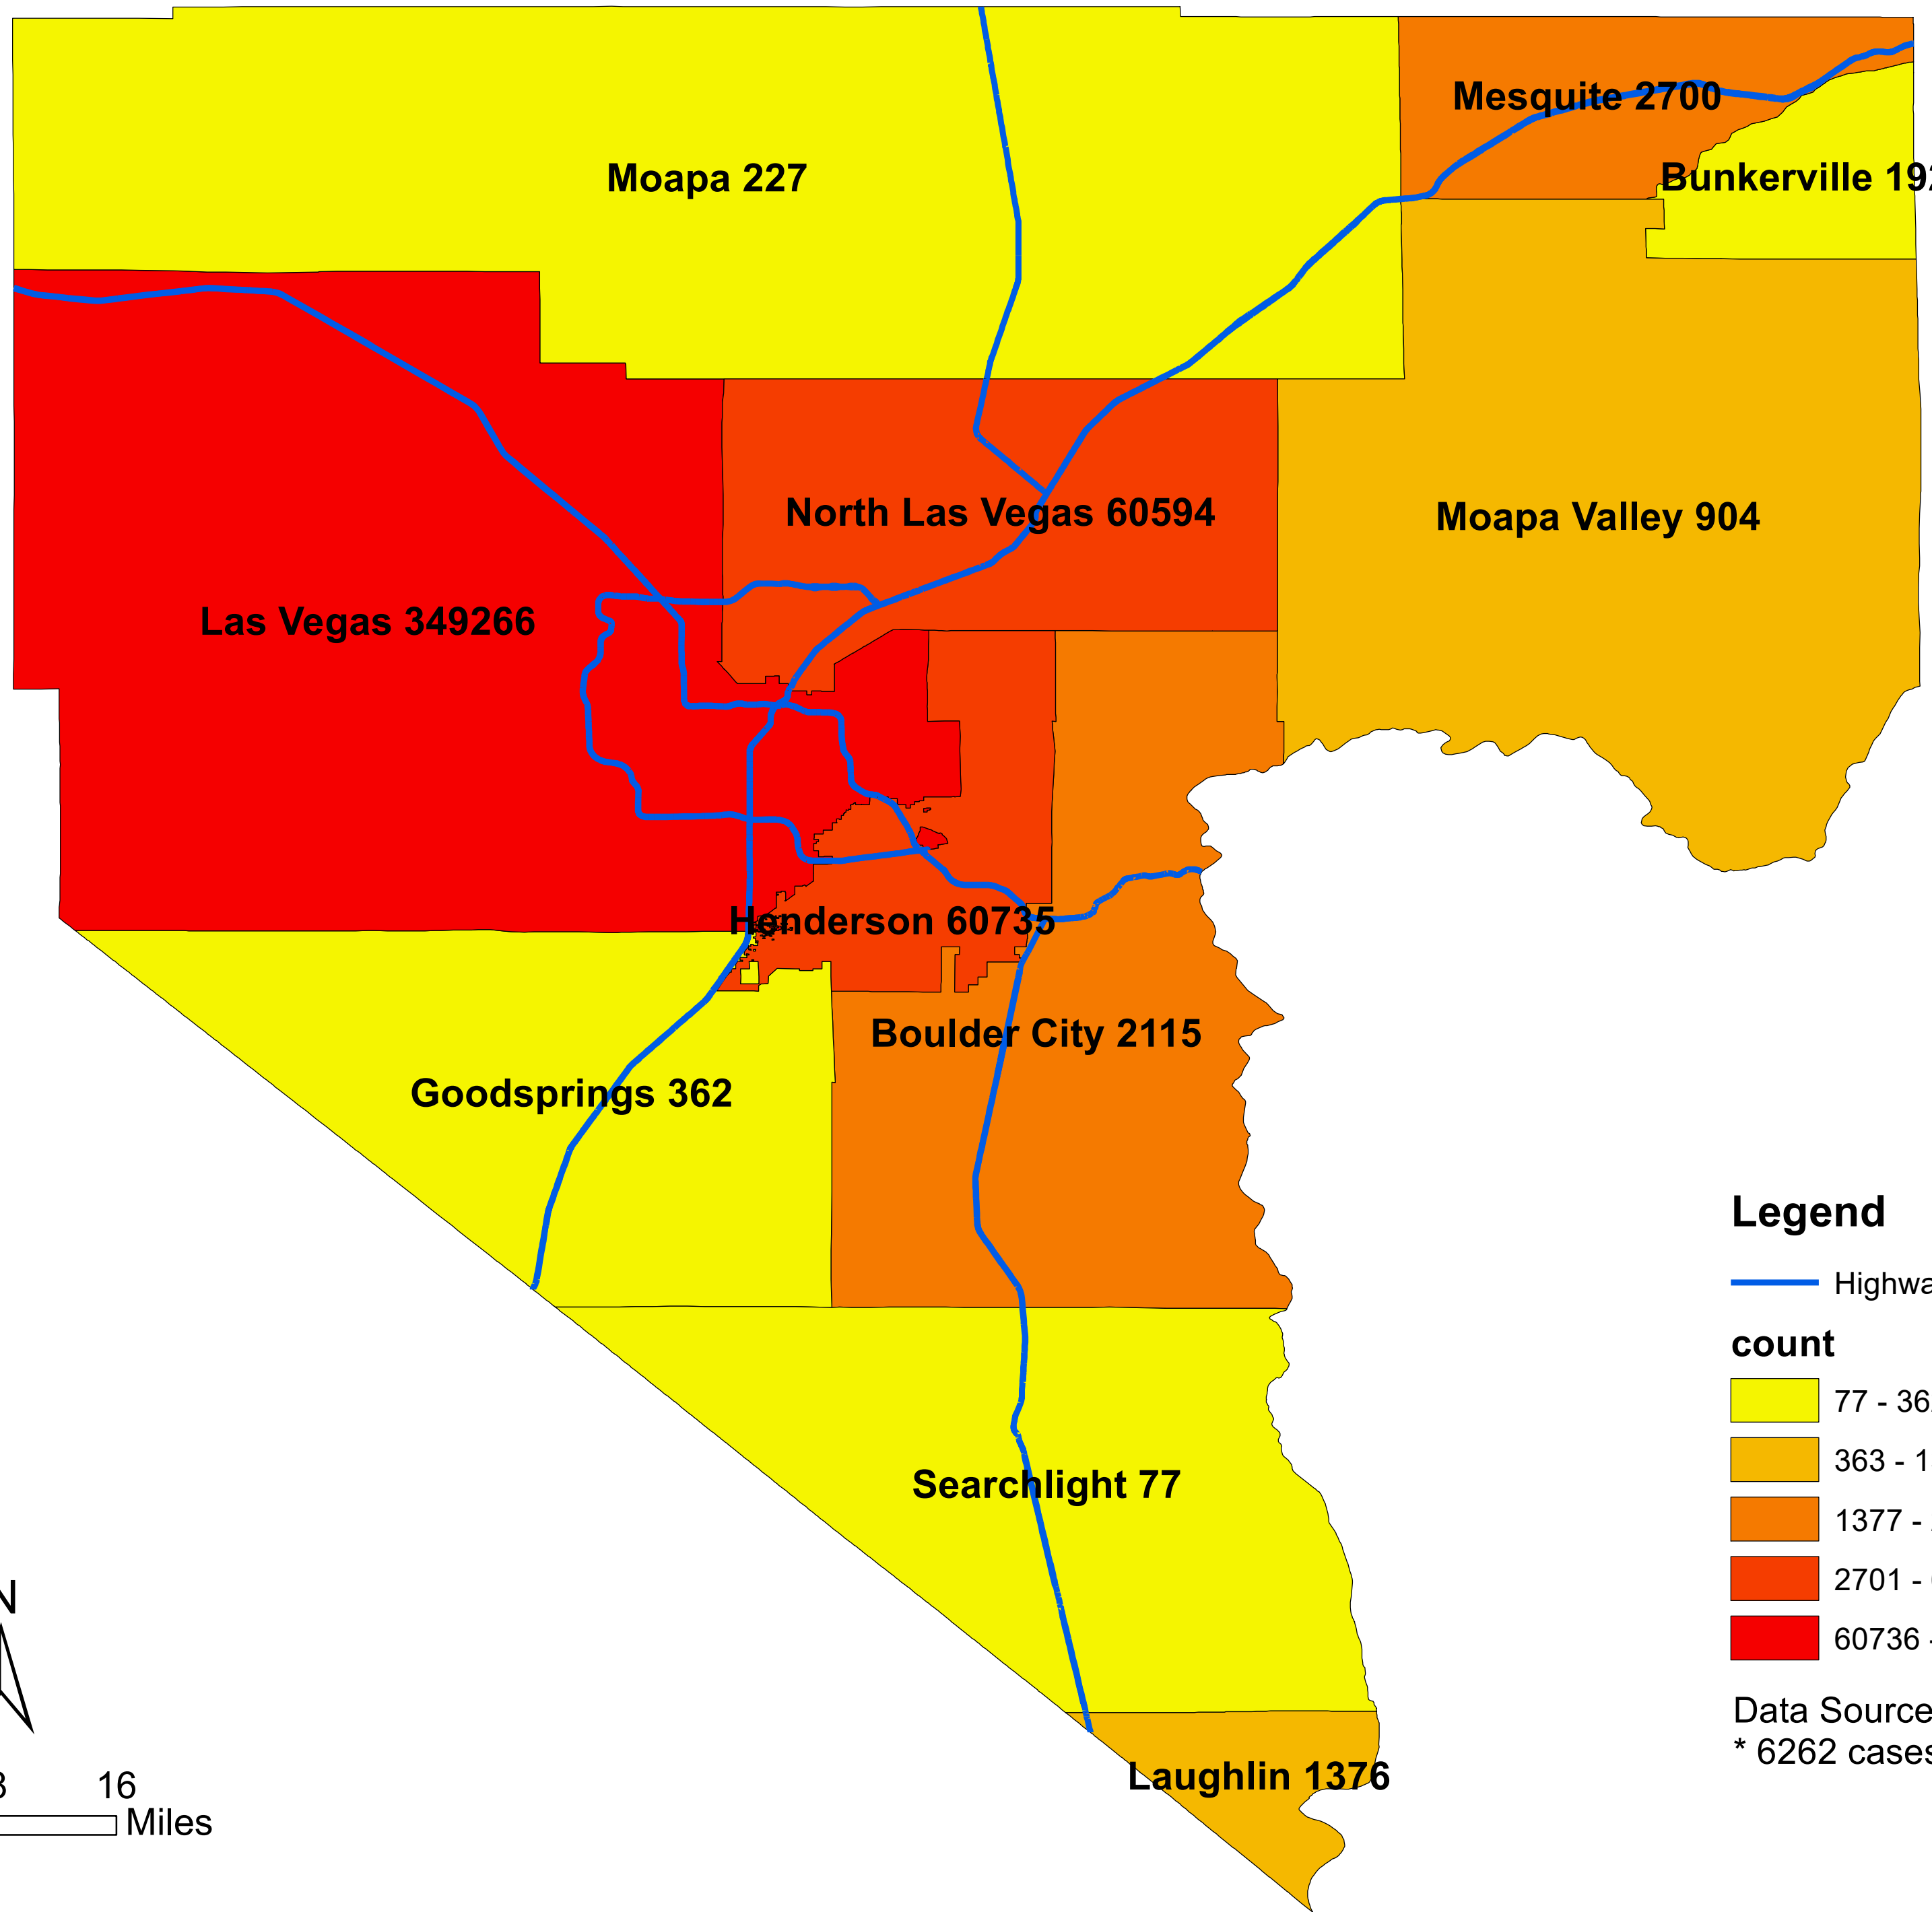

# Number of COVID-19 cases by city in Clark county (03.01.2022)

## Legend

— Highway

### count

Data Source: SNHD

\* 6262 cases without city information

0 4 8 16 Miles