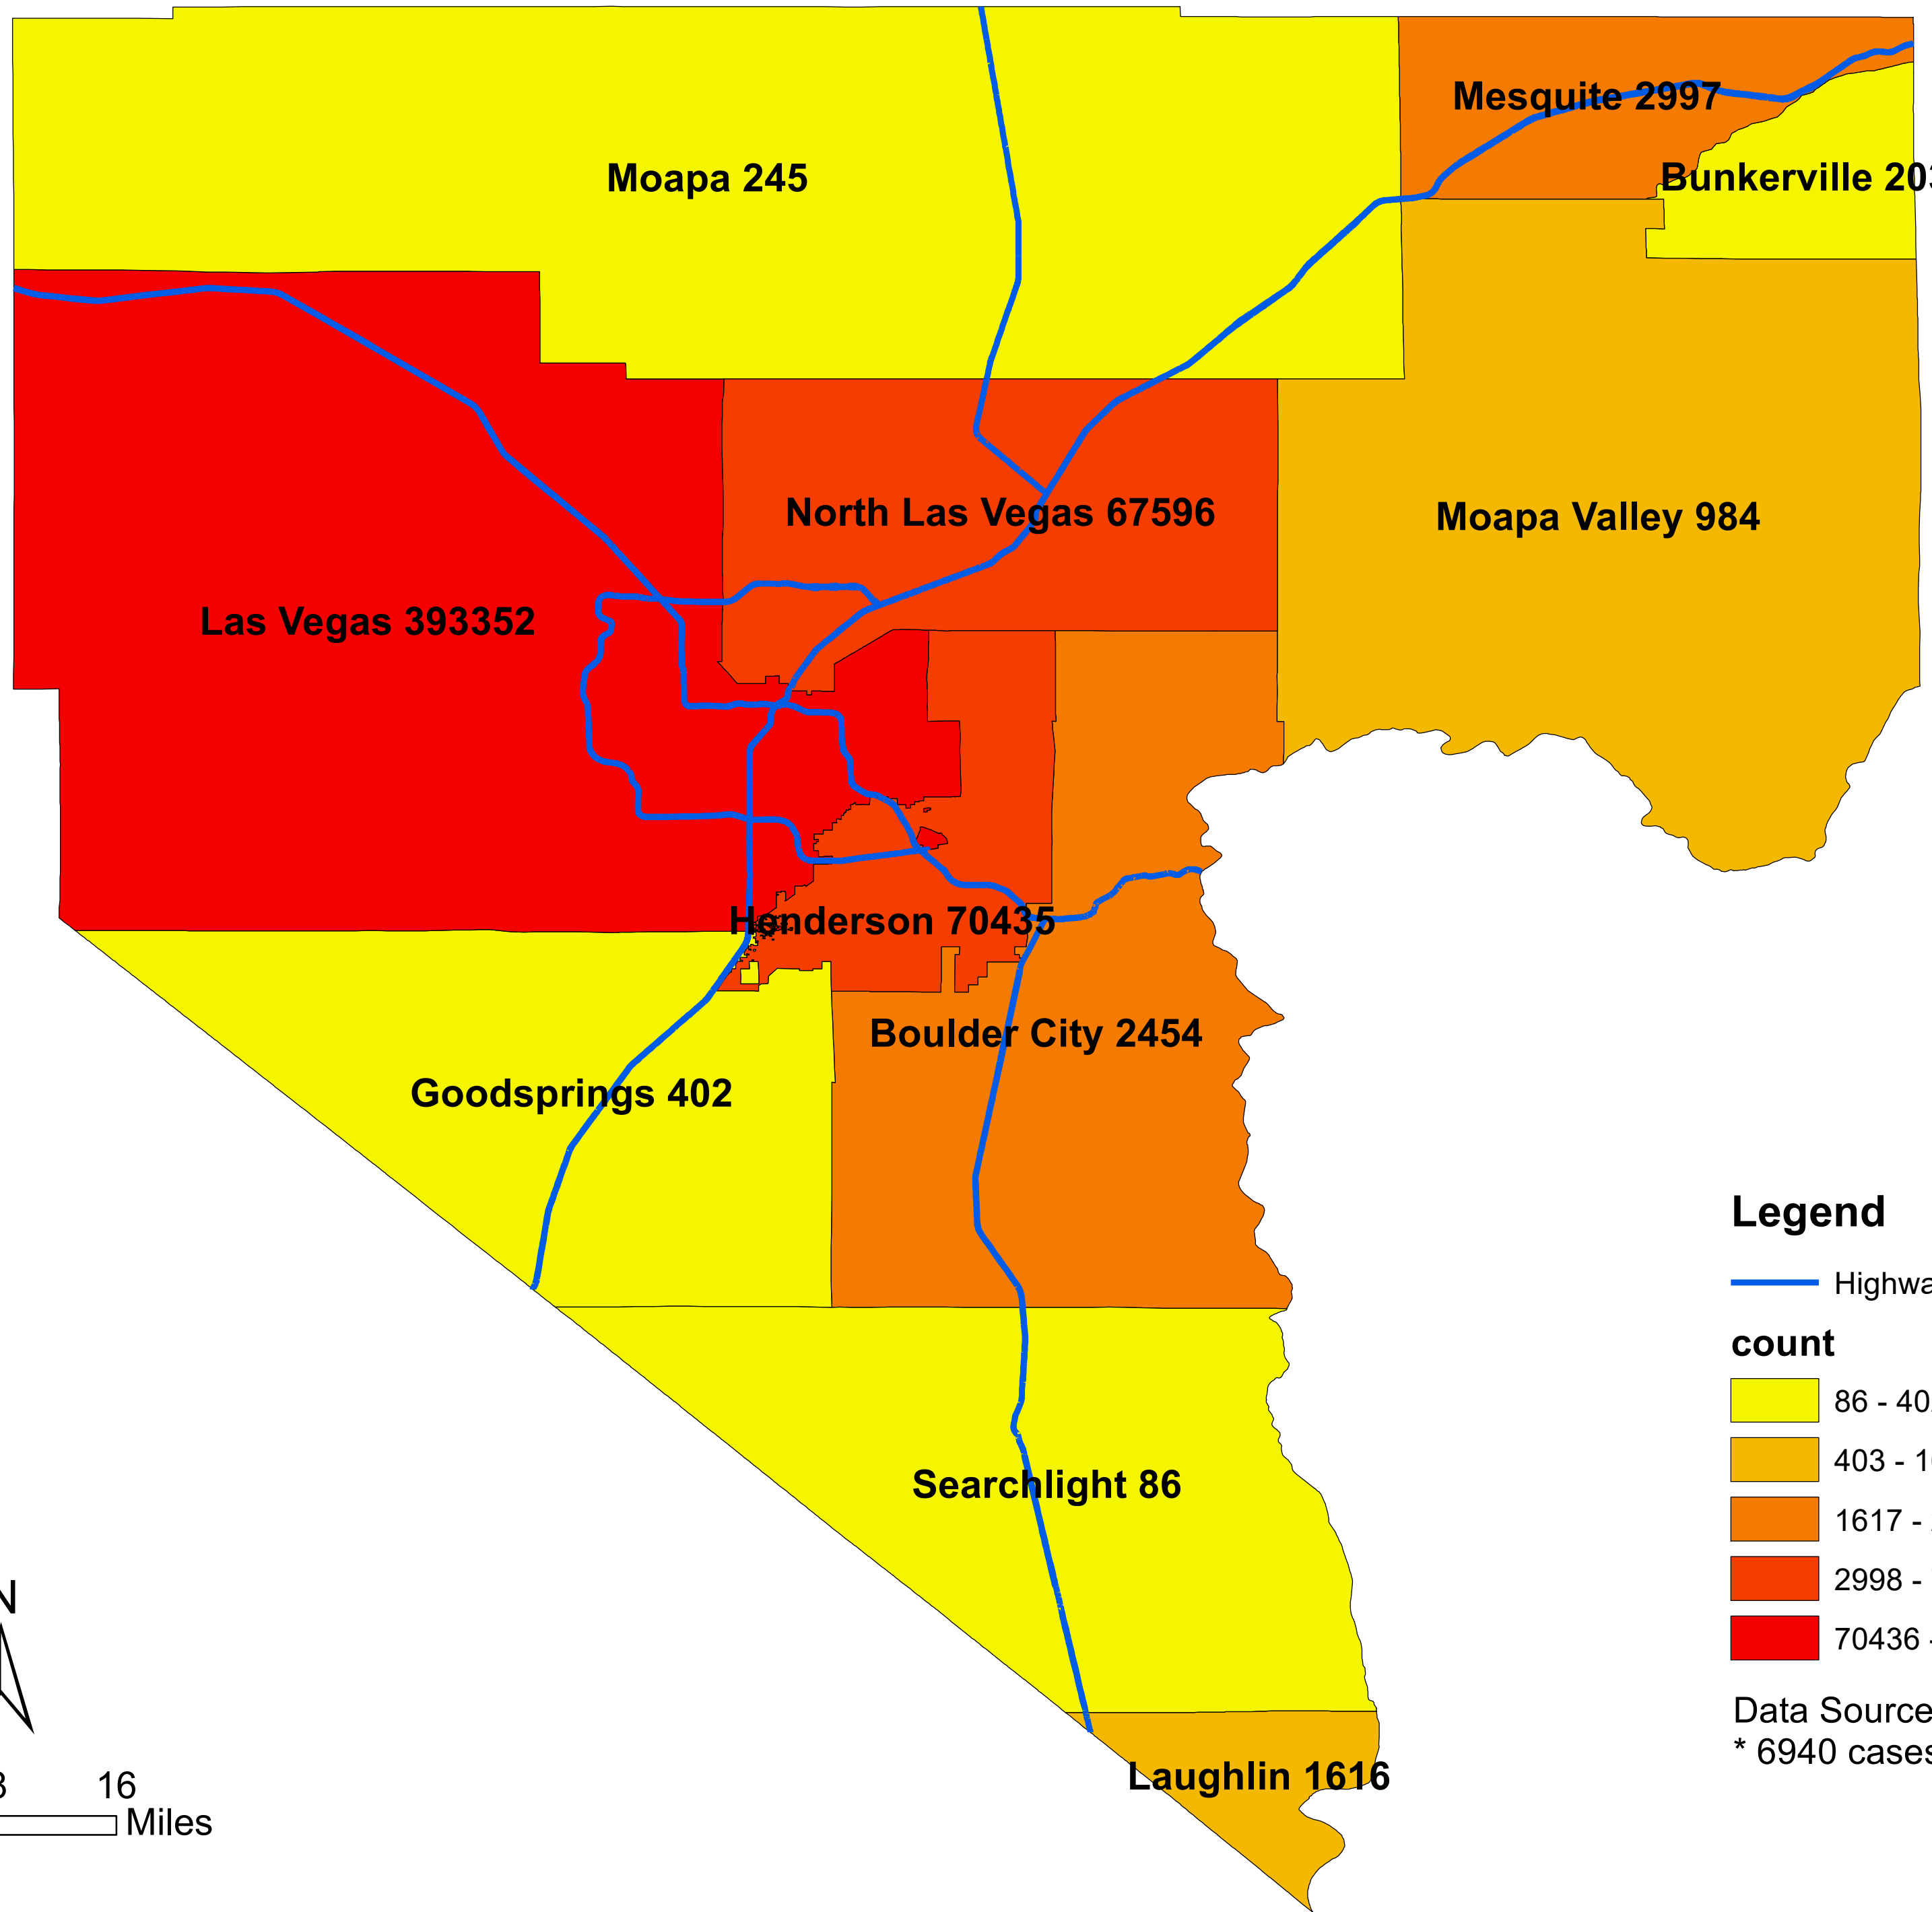

# Number of COVID-19 cases by city in Clark county (06.27.2022)

## Legend

— Highway

### count

- 86 - 402
- 403 - 1616
- 1617 - 2997
- 2998 - 70435
- 70436 - 393352

Data Source: SNHD

\* 6940 cases without city information

0 4 8 16 Miles