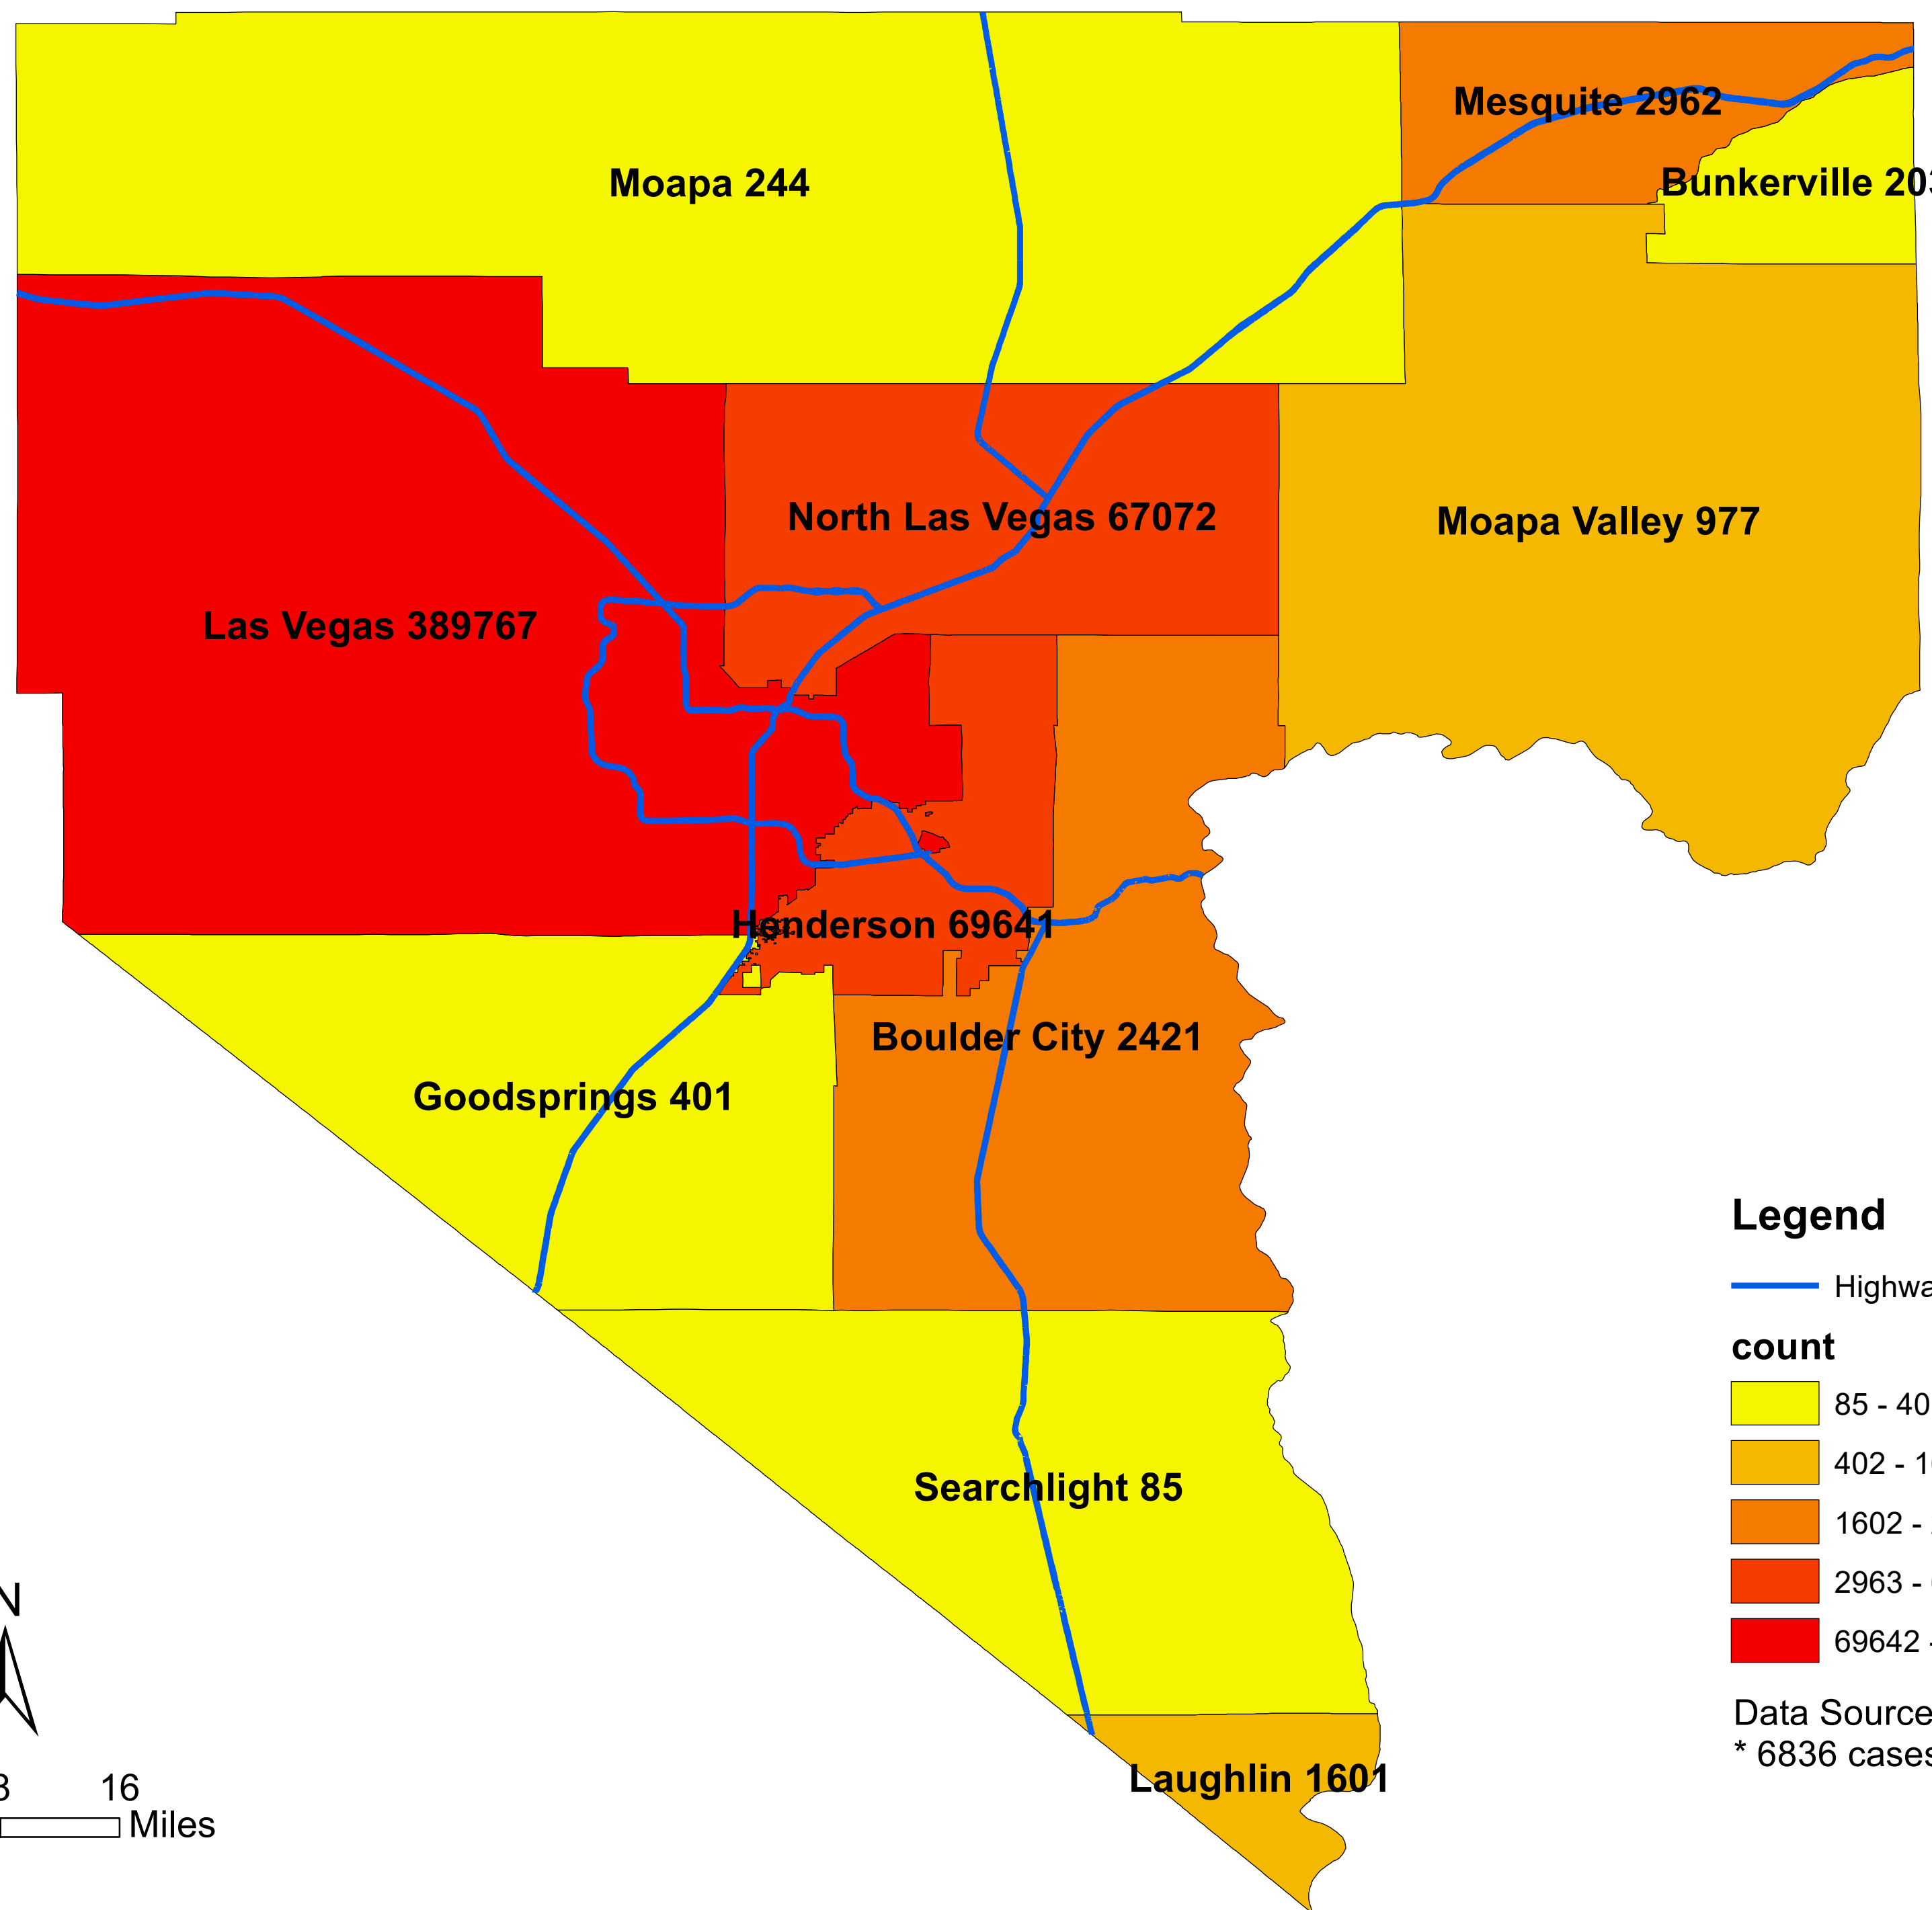

Number of COVID-19 cases by city in Clark county (06.20.2022)

Legend

— Highway

count

- 85 - 401
- 402 - 1601
- 1602 - 2962
- 2963 - 69641
- 69642 - 389767

Data Source: SNHD
* 6836 cases without city information