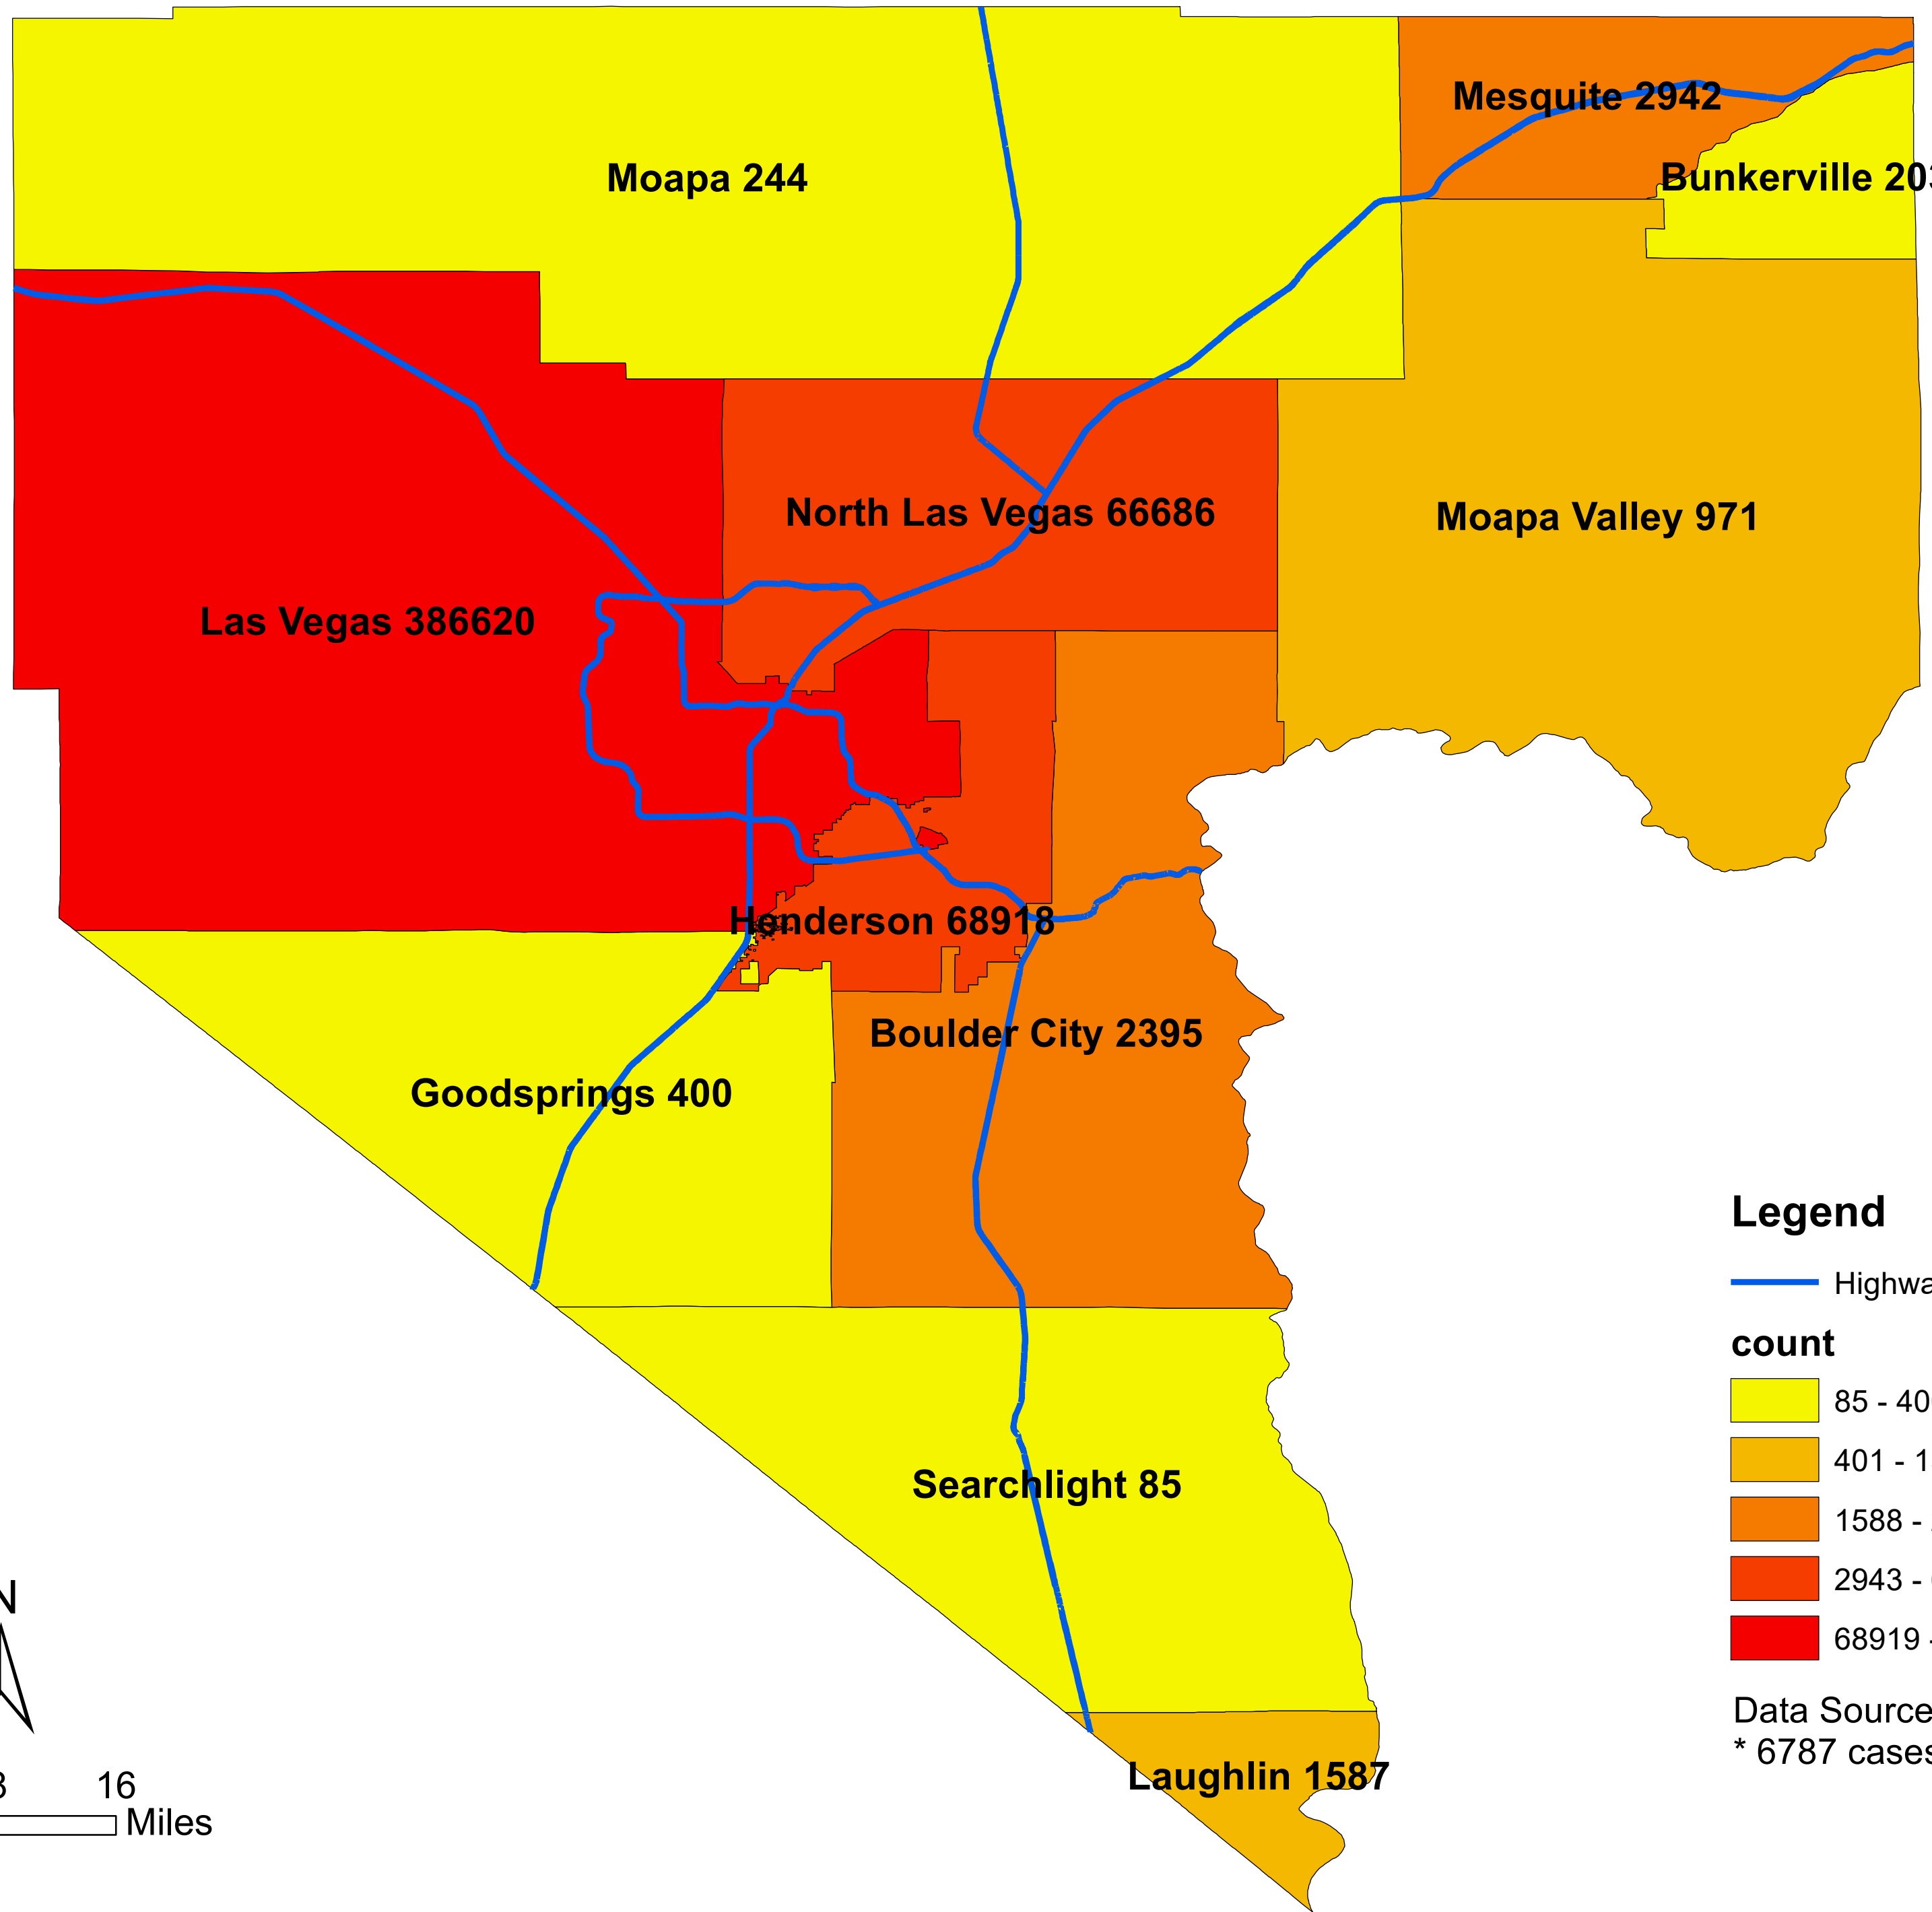

Number of COVID-19 cases by city in Clark county (06.13.2022)

Legend

— Highway

count

Data Source: SNHD

* 6787 cases without city information

0 4 8 16 Miles