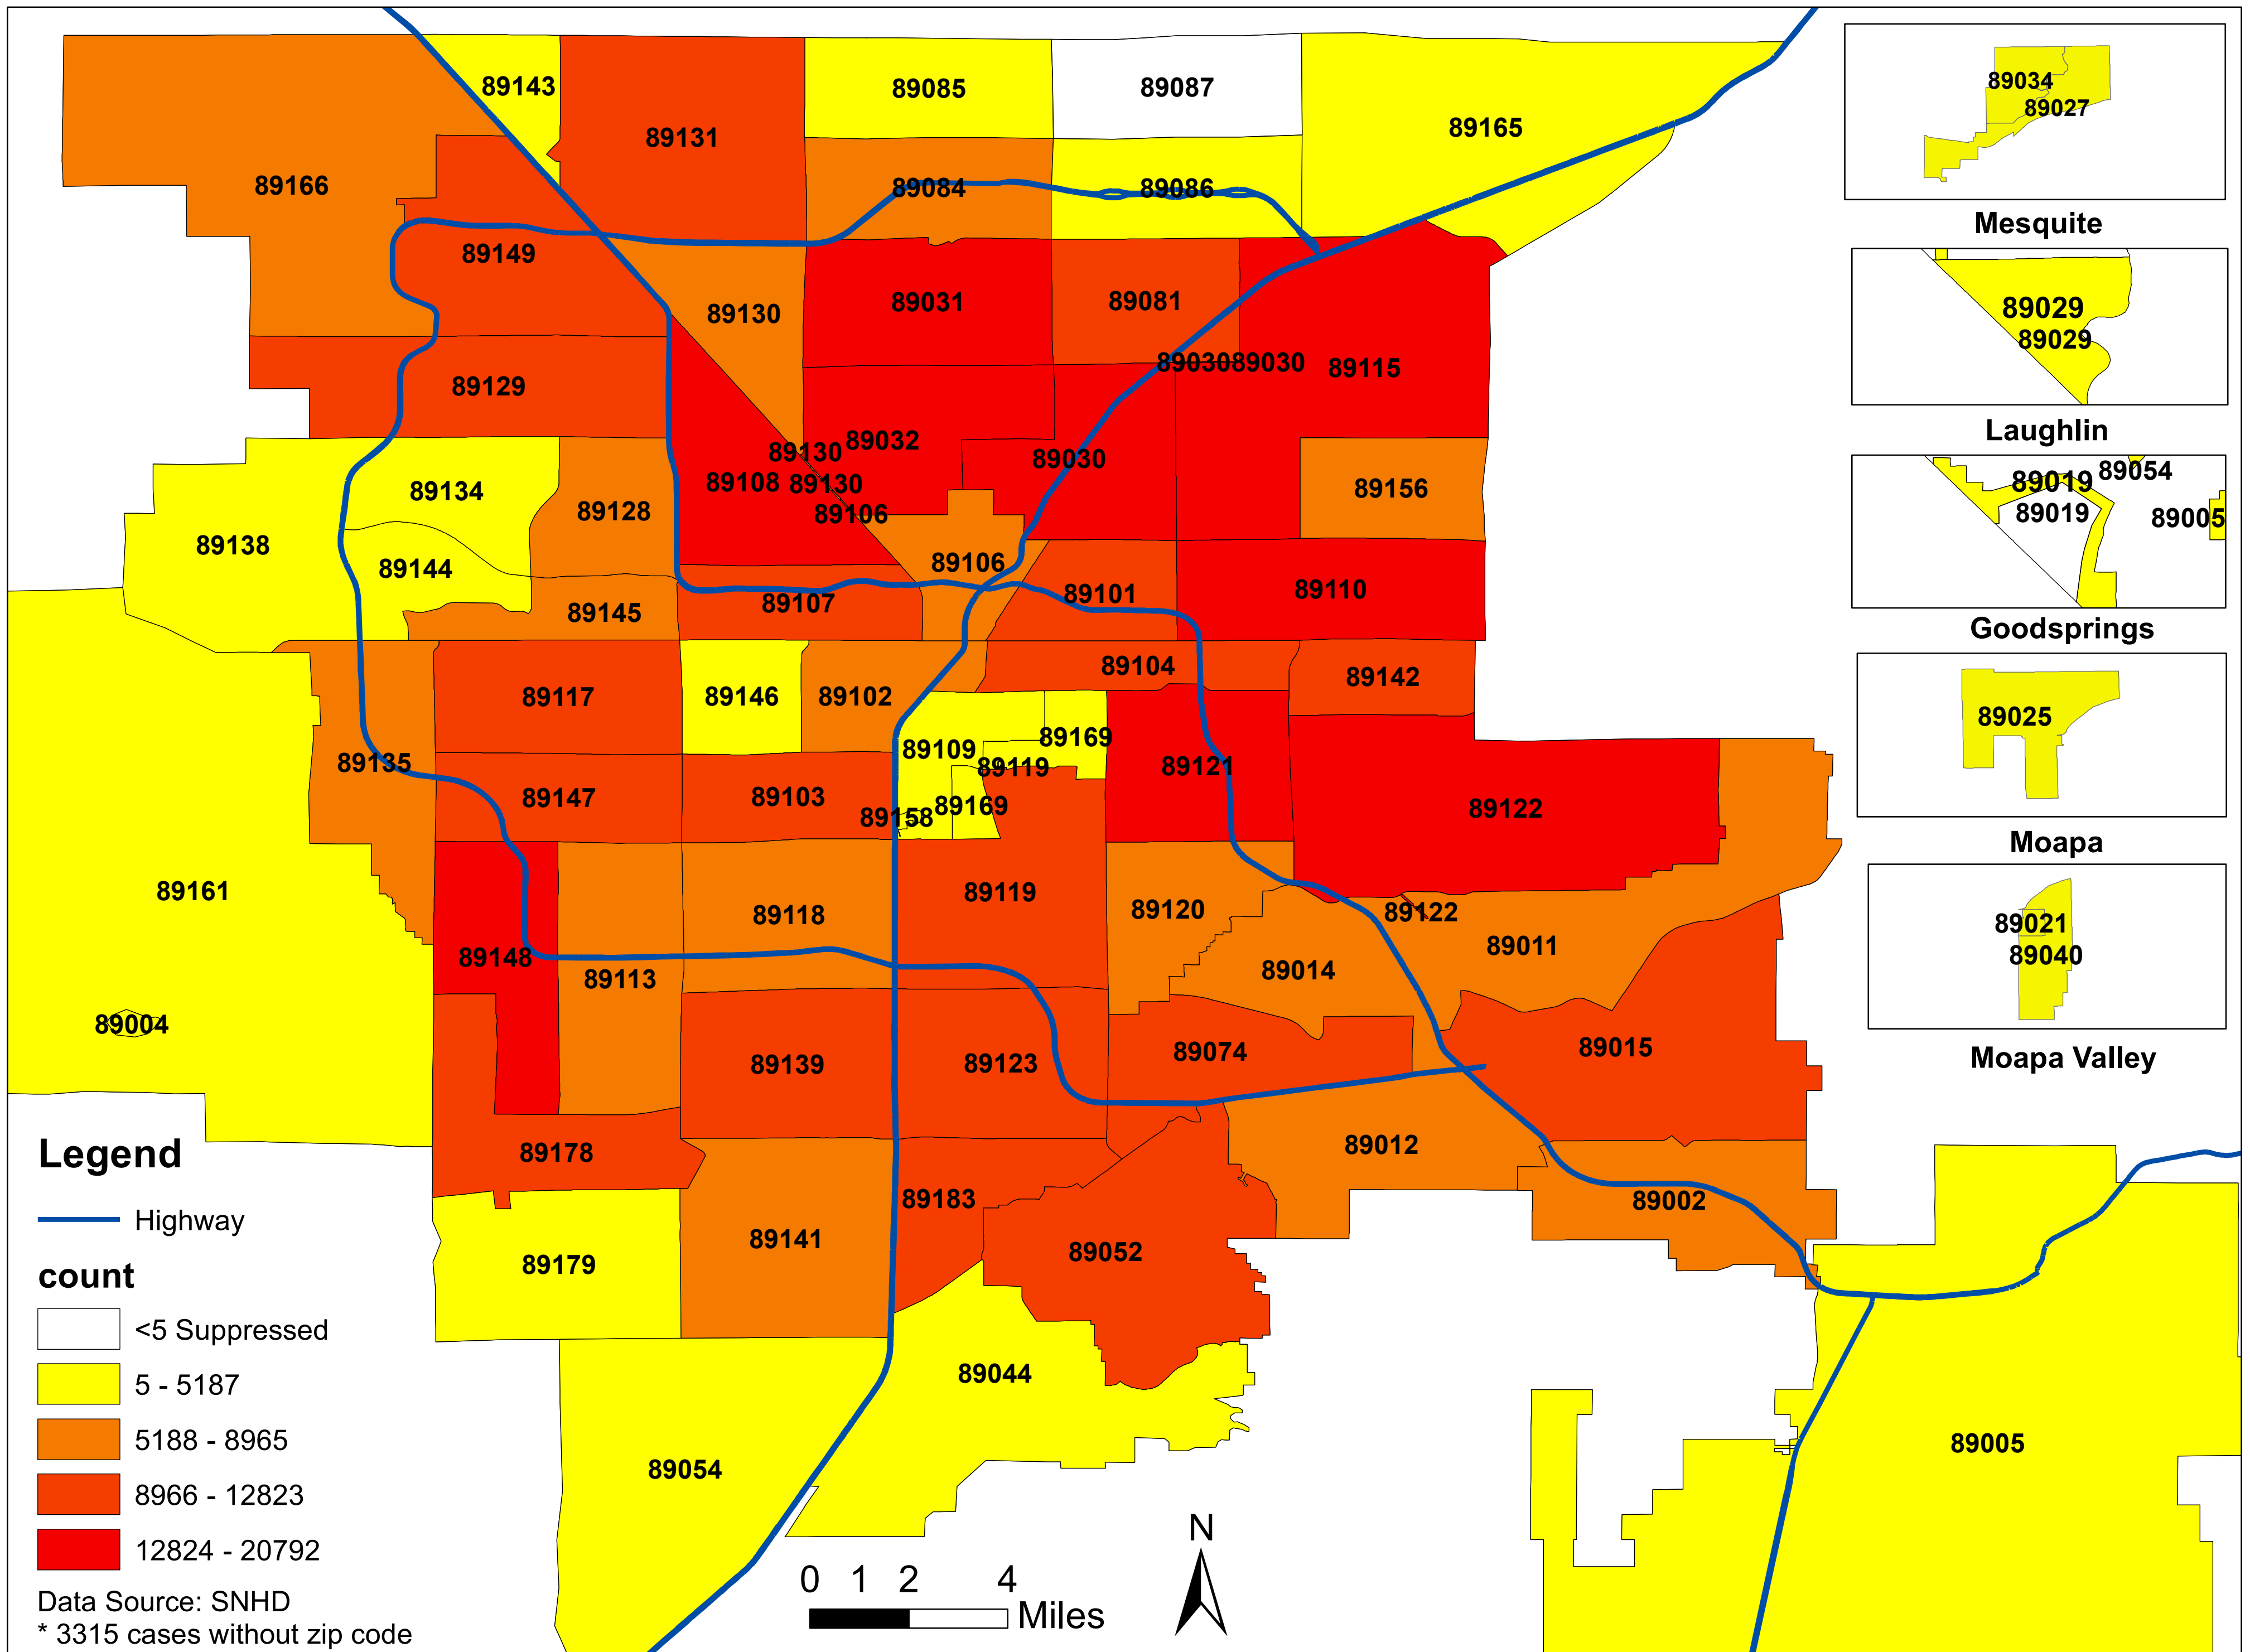

# Number of COVID-19 cases by zip code in Clark county (06.06.2022)

**Note: More than 5 cases reported from 89124**