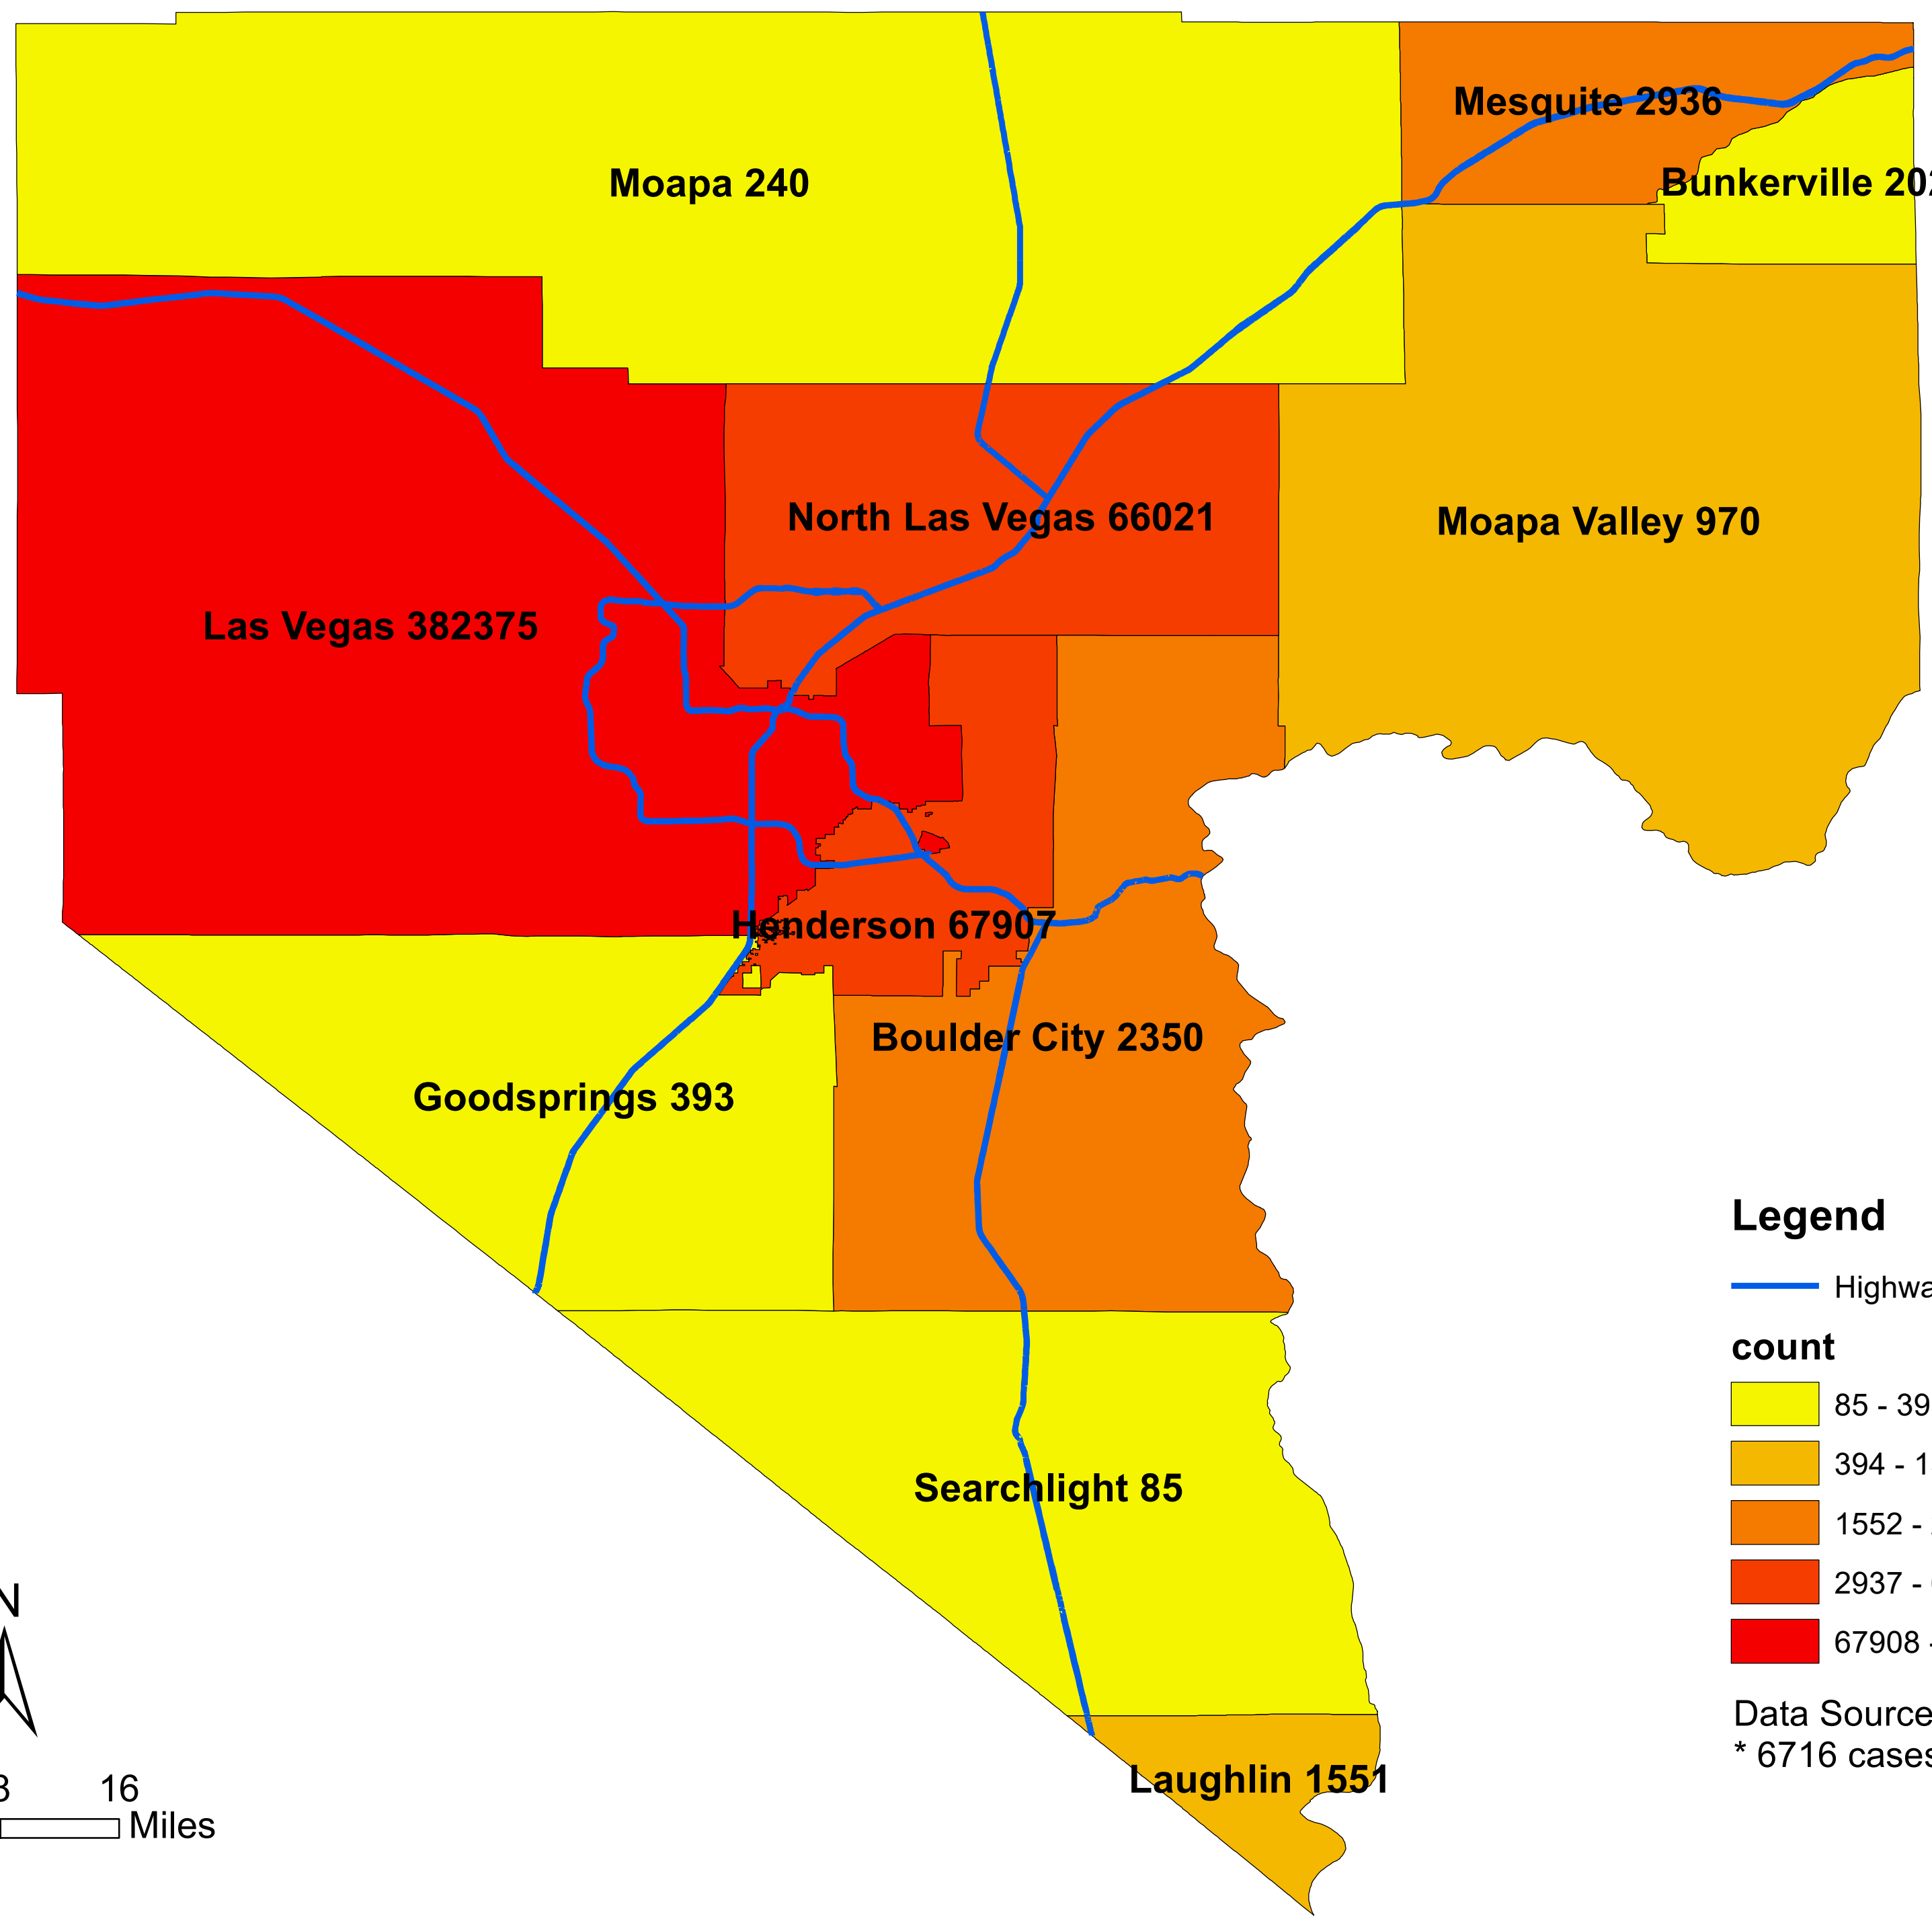

Number of COVID-19 cases by city in Clark county (06.06.2022)

Legend

— Highway

count

- 85 - 393
- 394 - 1551
- 1552 - 2936
- 2937 - 67907
- 67908 - 382375

Data Source: SNHD
* 6716 cases without city information