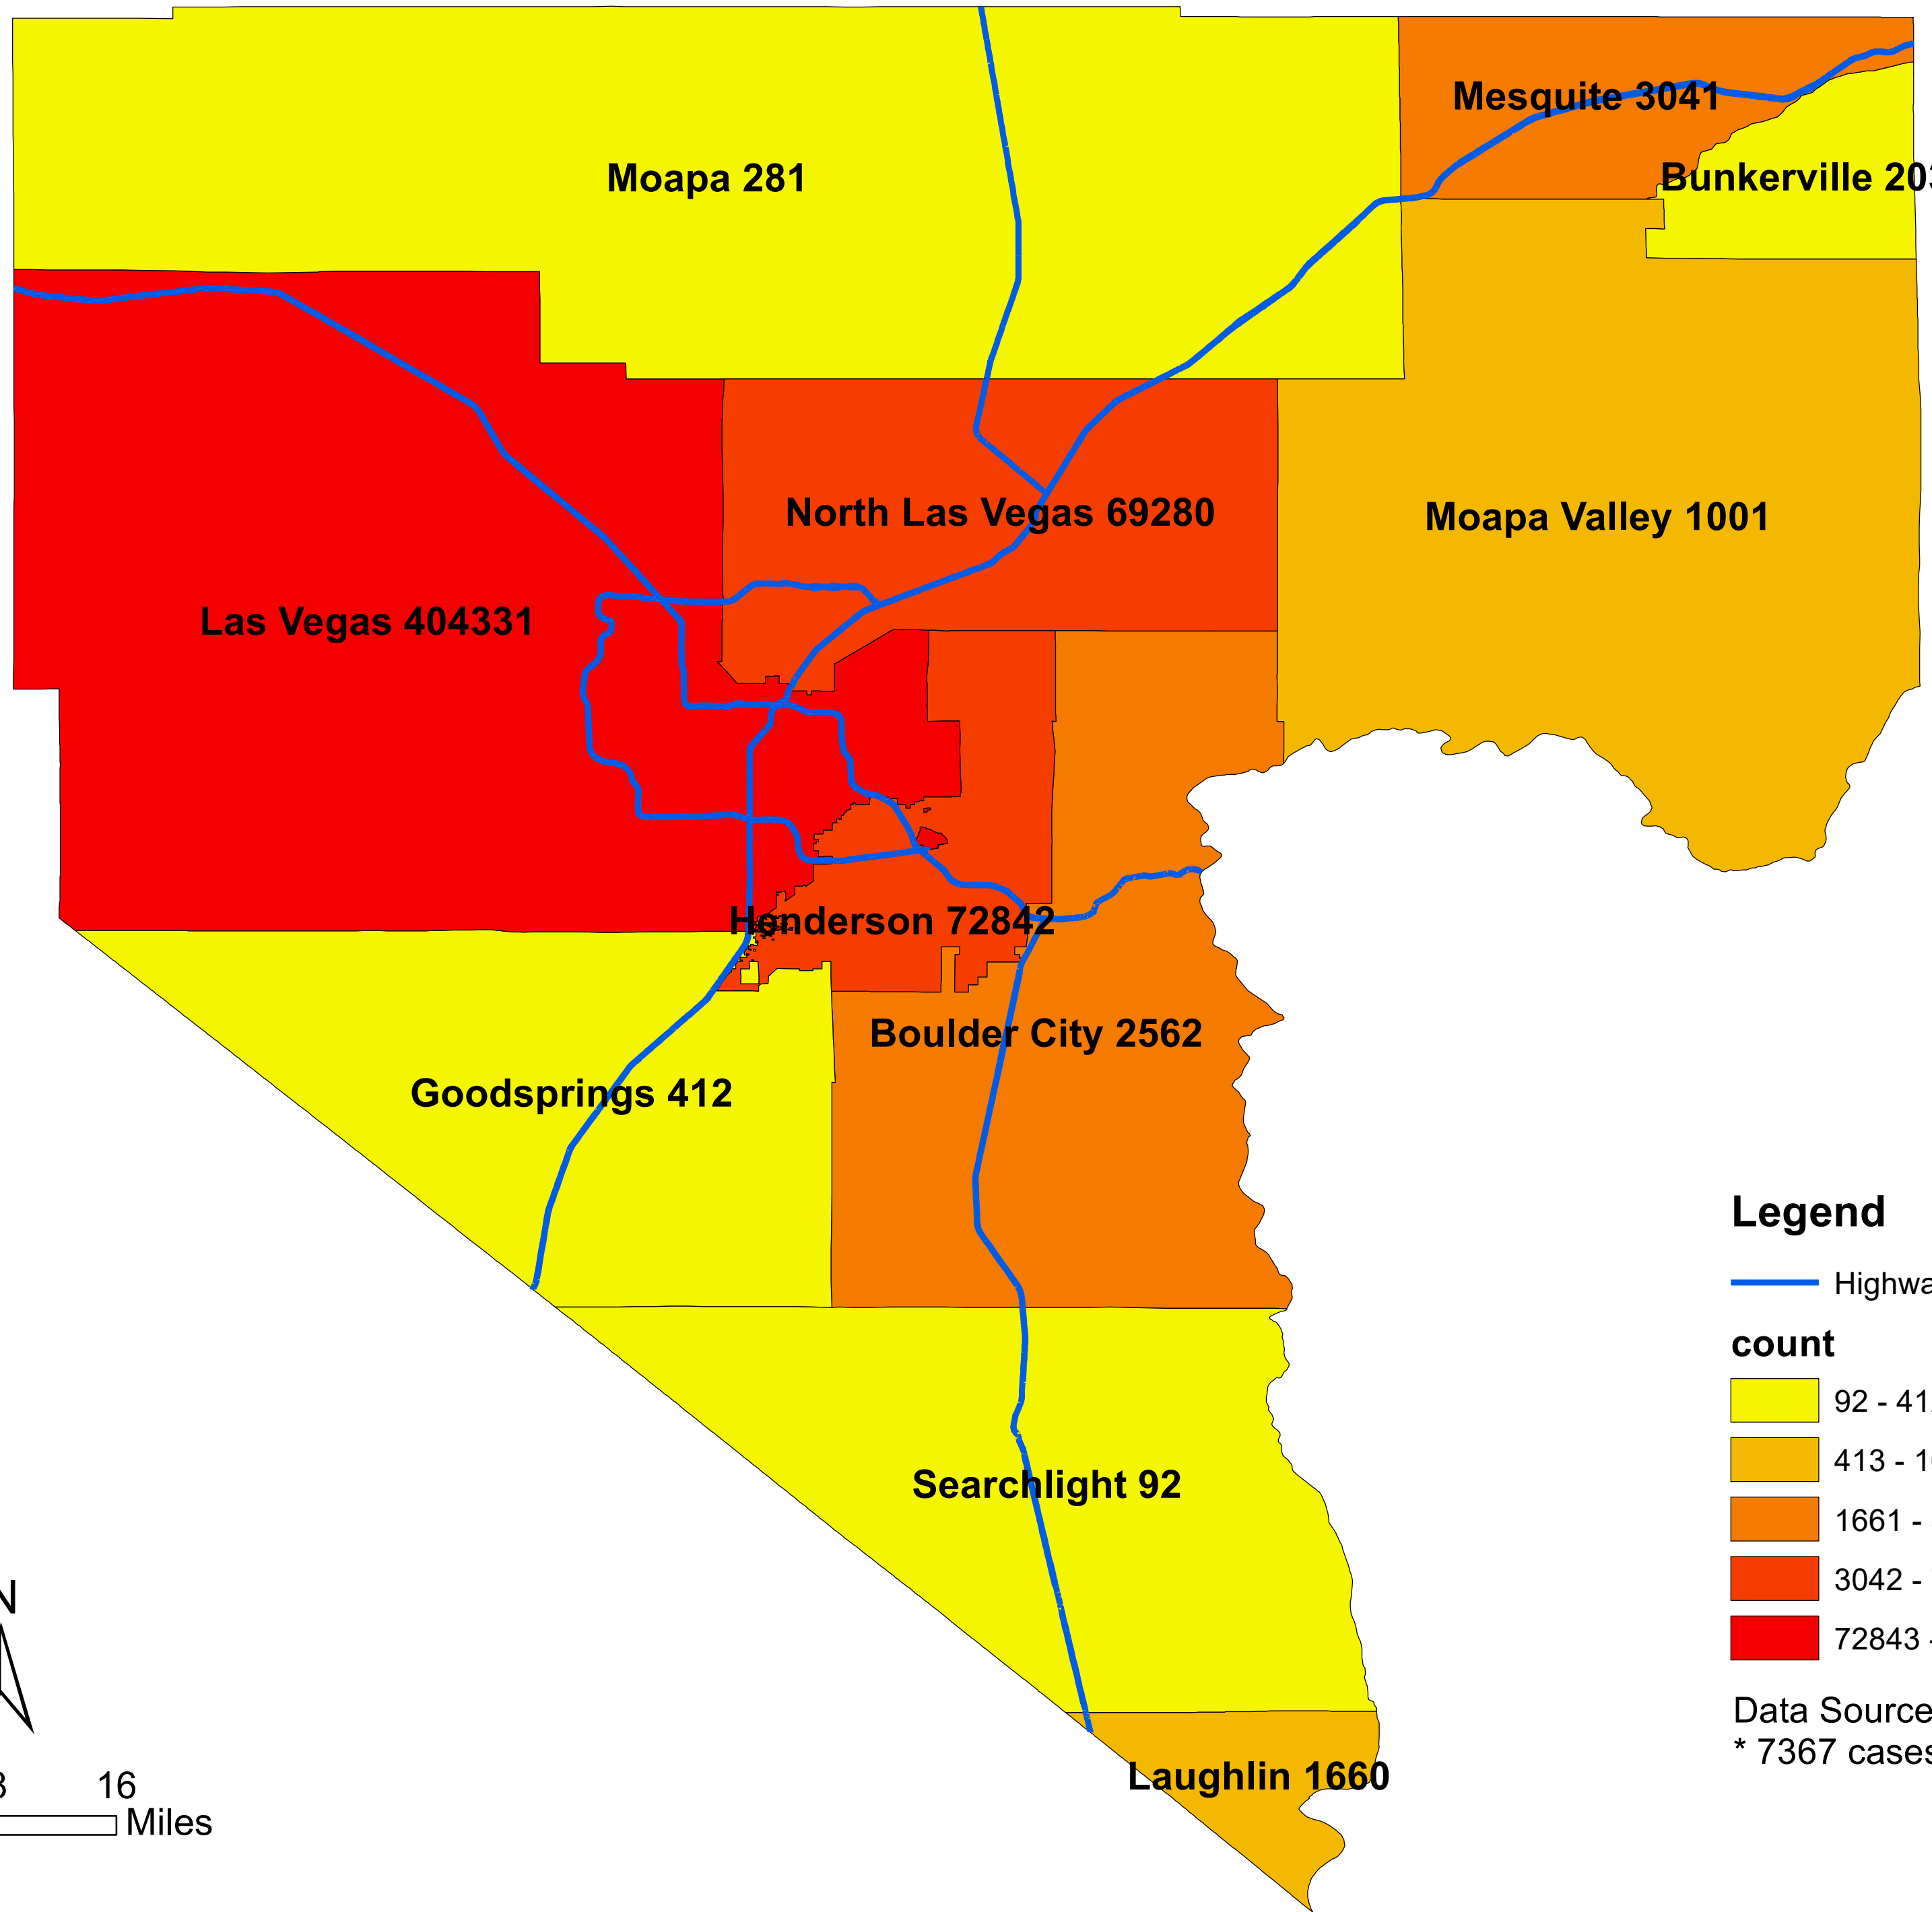

Number of COVID-19 cases by city in Clark county (07.25.2022)

Legend

— Highway

count

Data Source: SNHD

* 7367 cases without city information

0 4 8 16 Miles