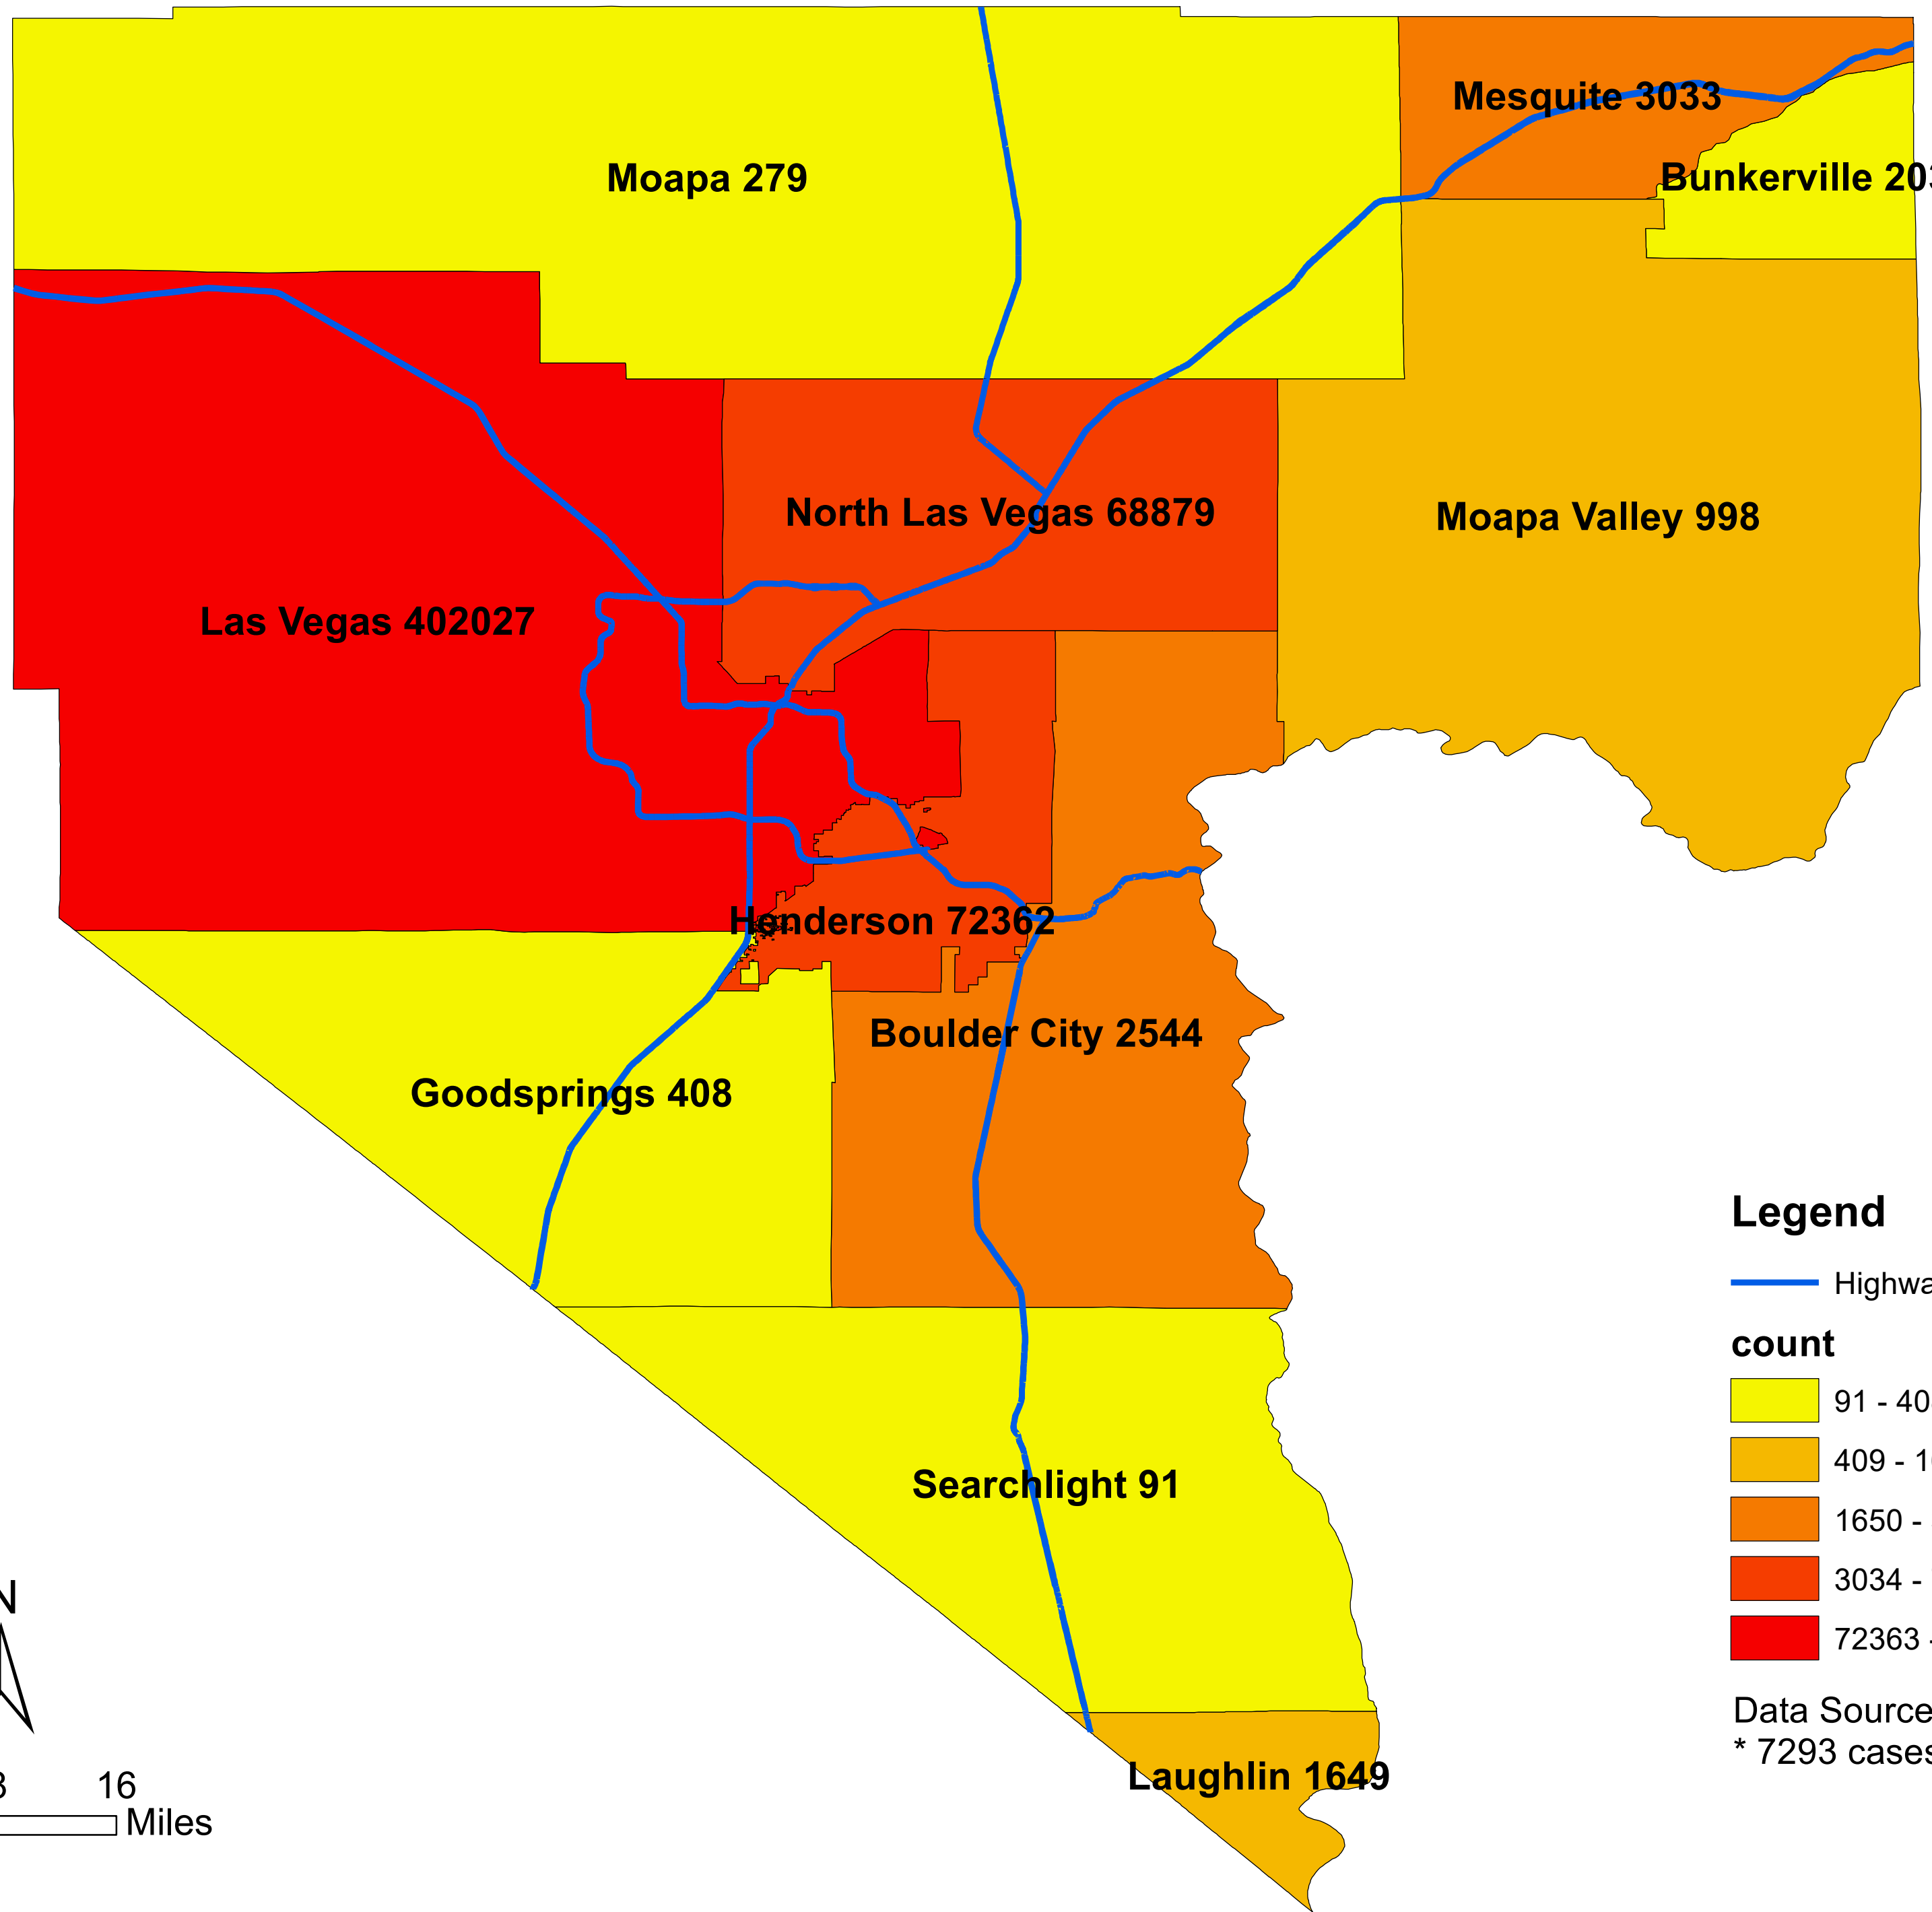

Number of COVID-19 cases by city in Clark county (07.18.2022)

Legend

— Highway

count

Data Source: SNHD

* 7293 cases without city information

0 4 8 16 Miles