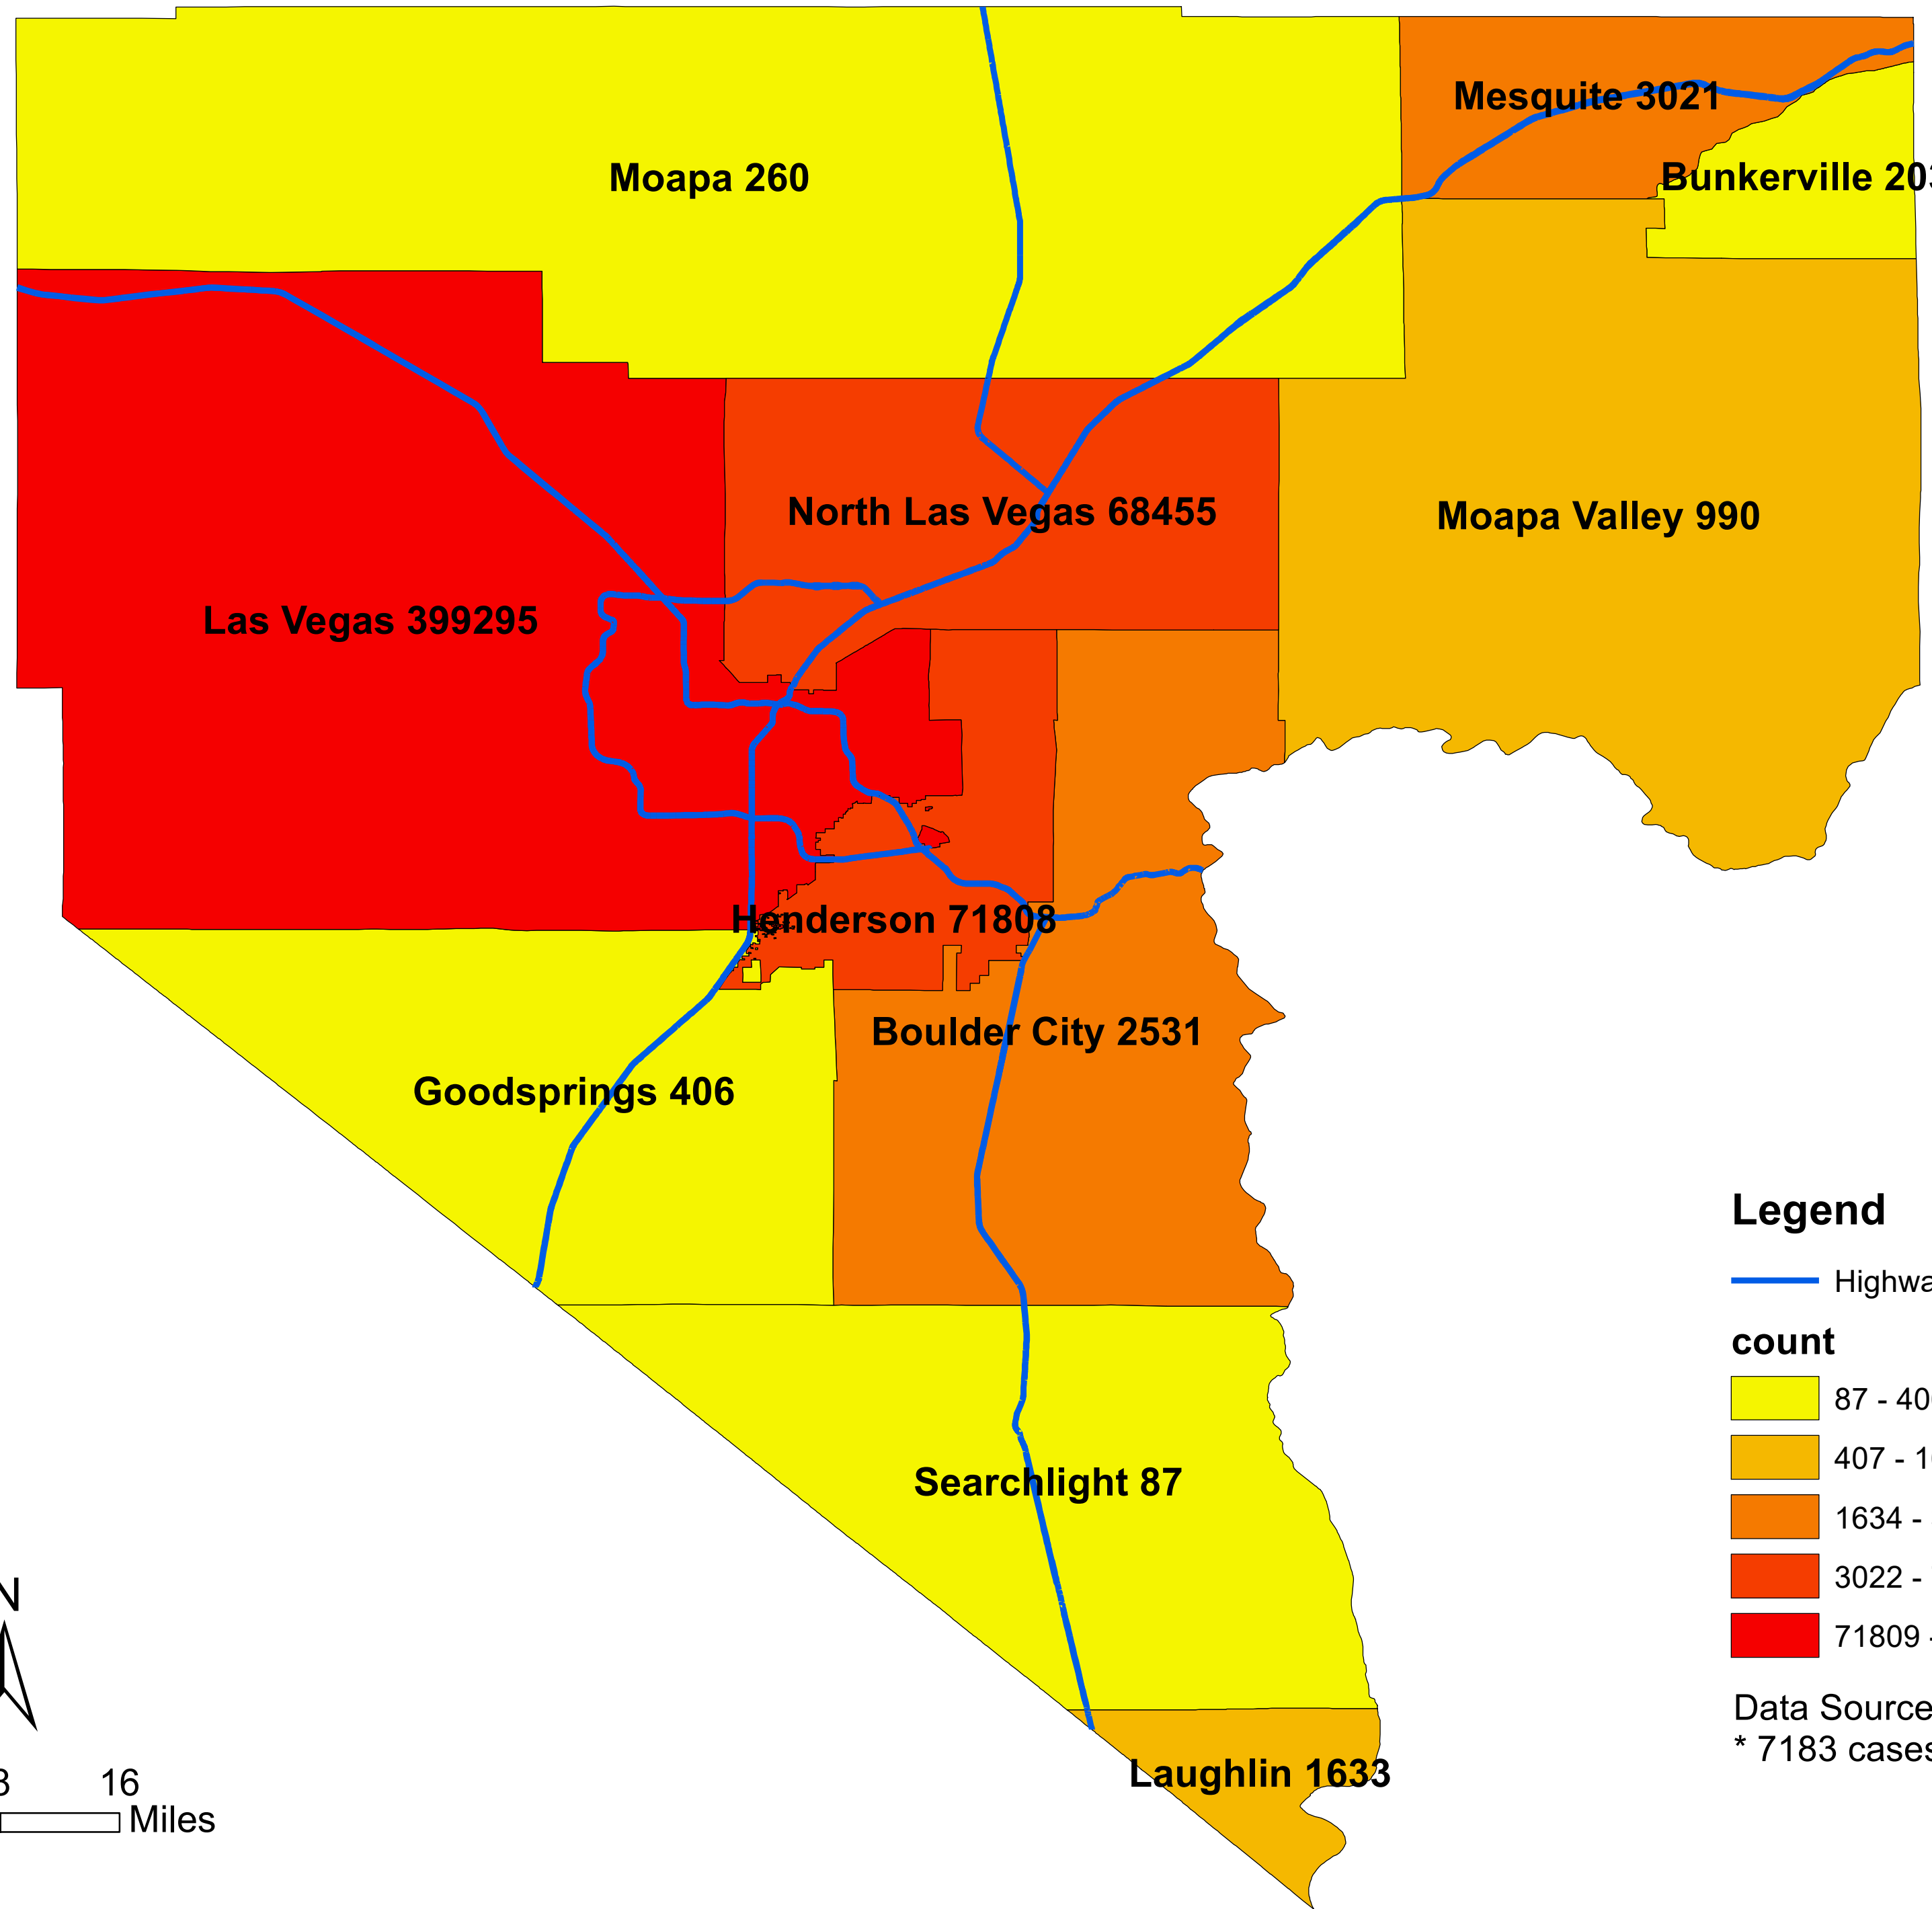

Number of COVID-19 cases by city in Clark county (07.11.2022)

Legend

— Highway

count

Data Source: SNHD

* 7183 cases without city information

0 4 8 16
Miles