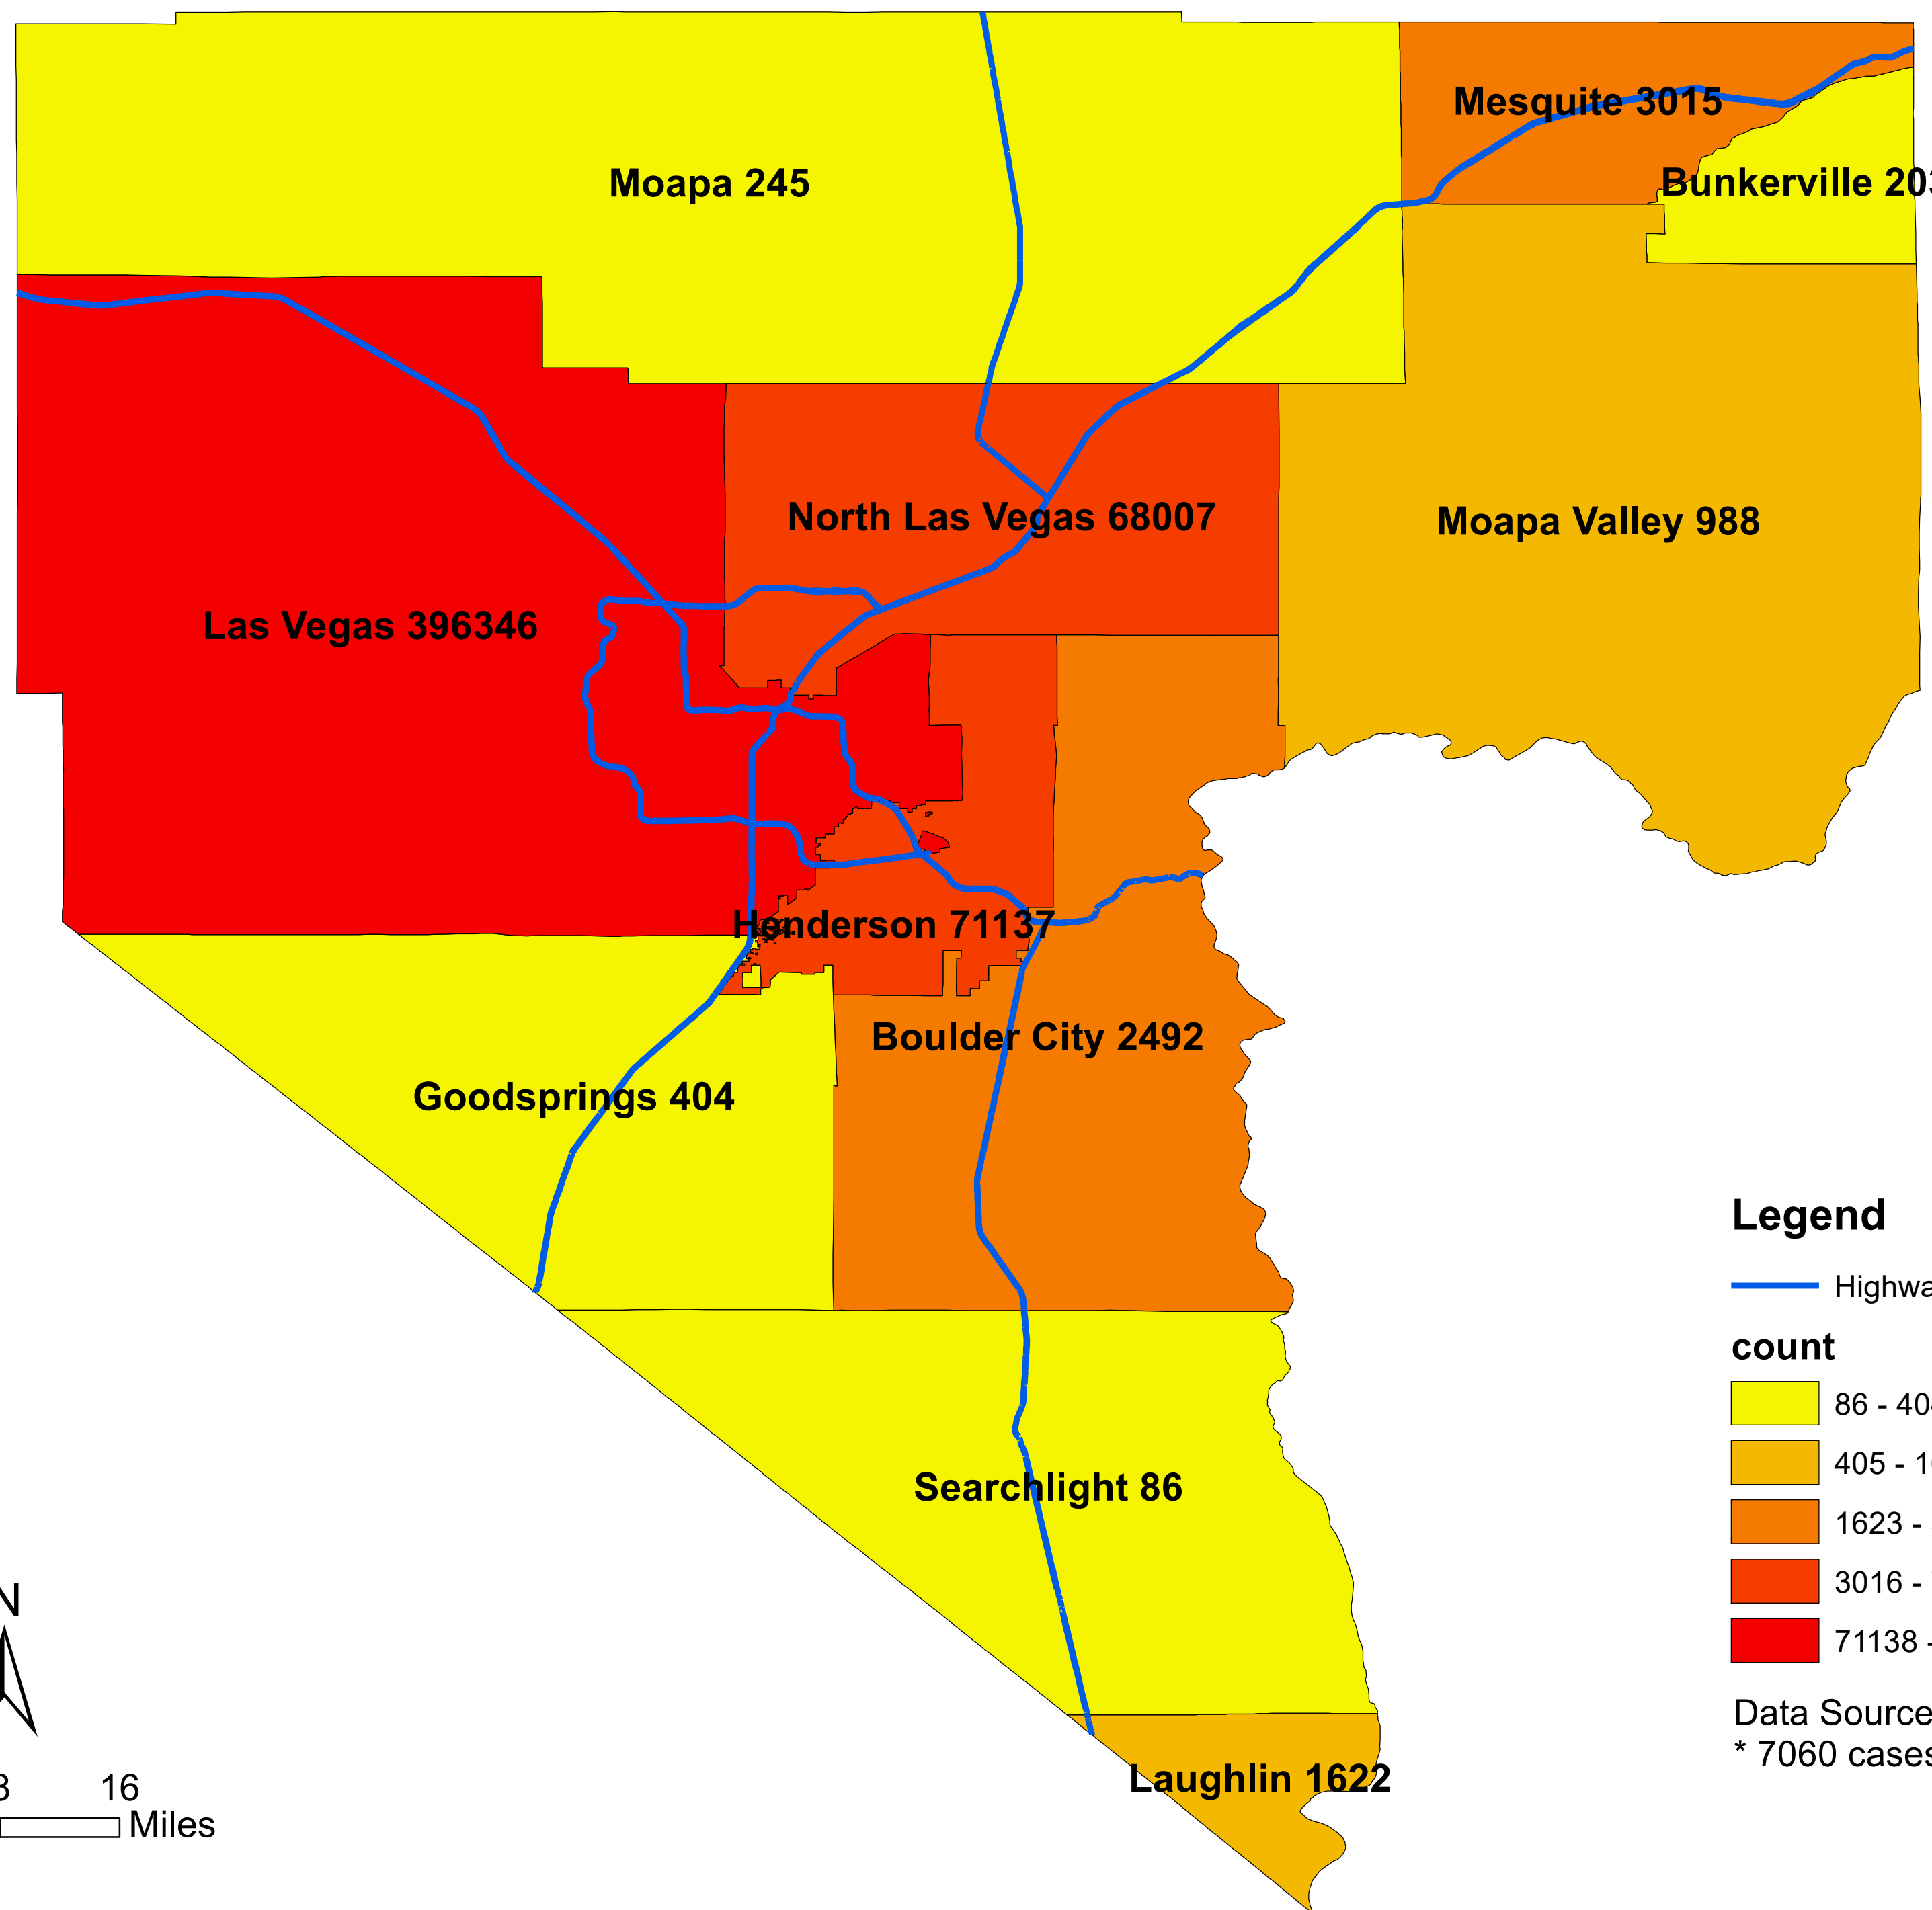

Number of COVID-19 cases by city in Clark county (07.05.2022)

Legend

— Highway

count

- 86 - 404
- 405 - 1622
- 1623 - 3015
- 3016 - 71137
- 71138 - 396346

Data Source: SNHD
* 7060 cases without city information