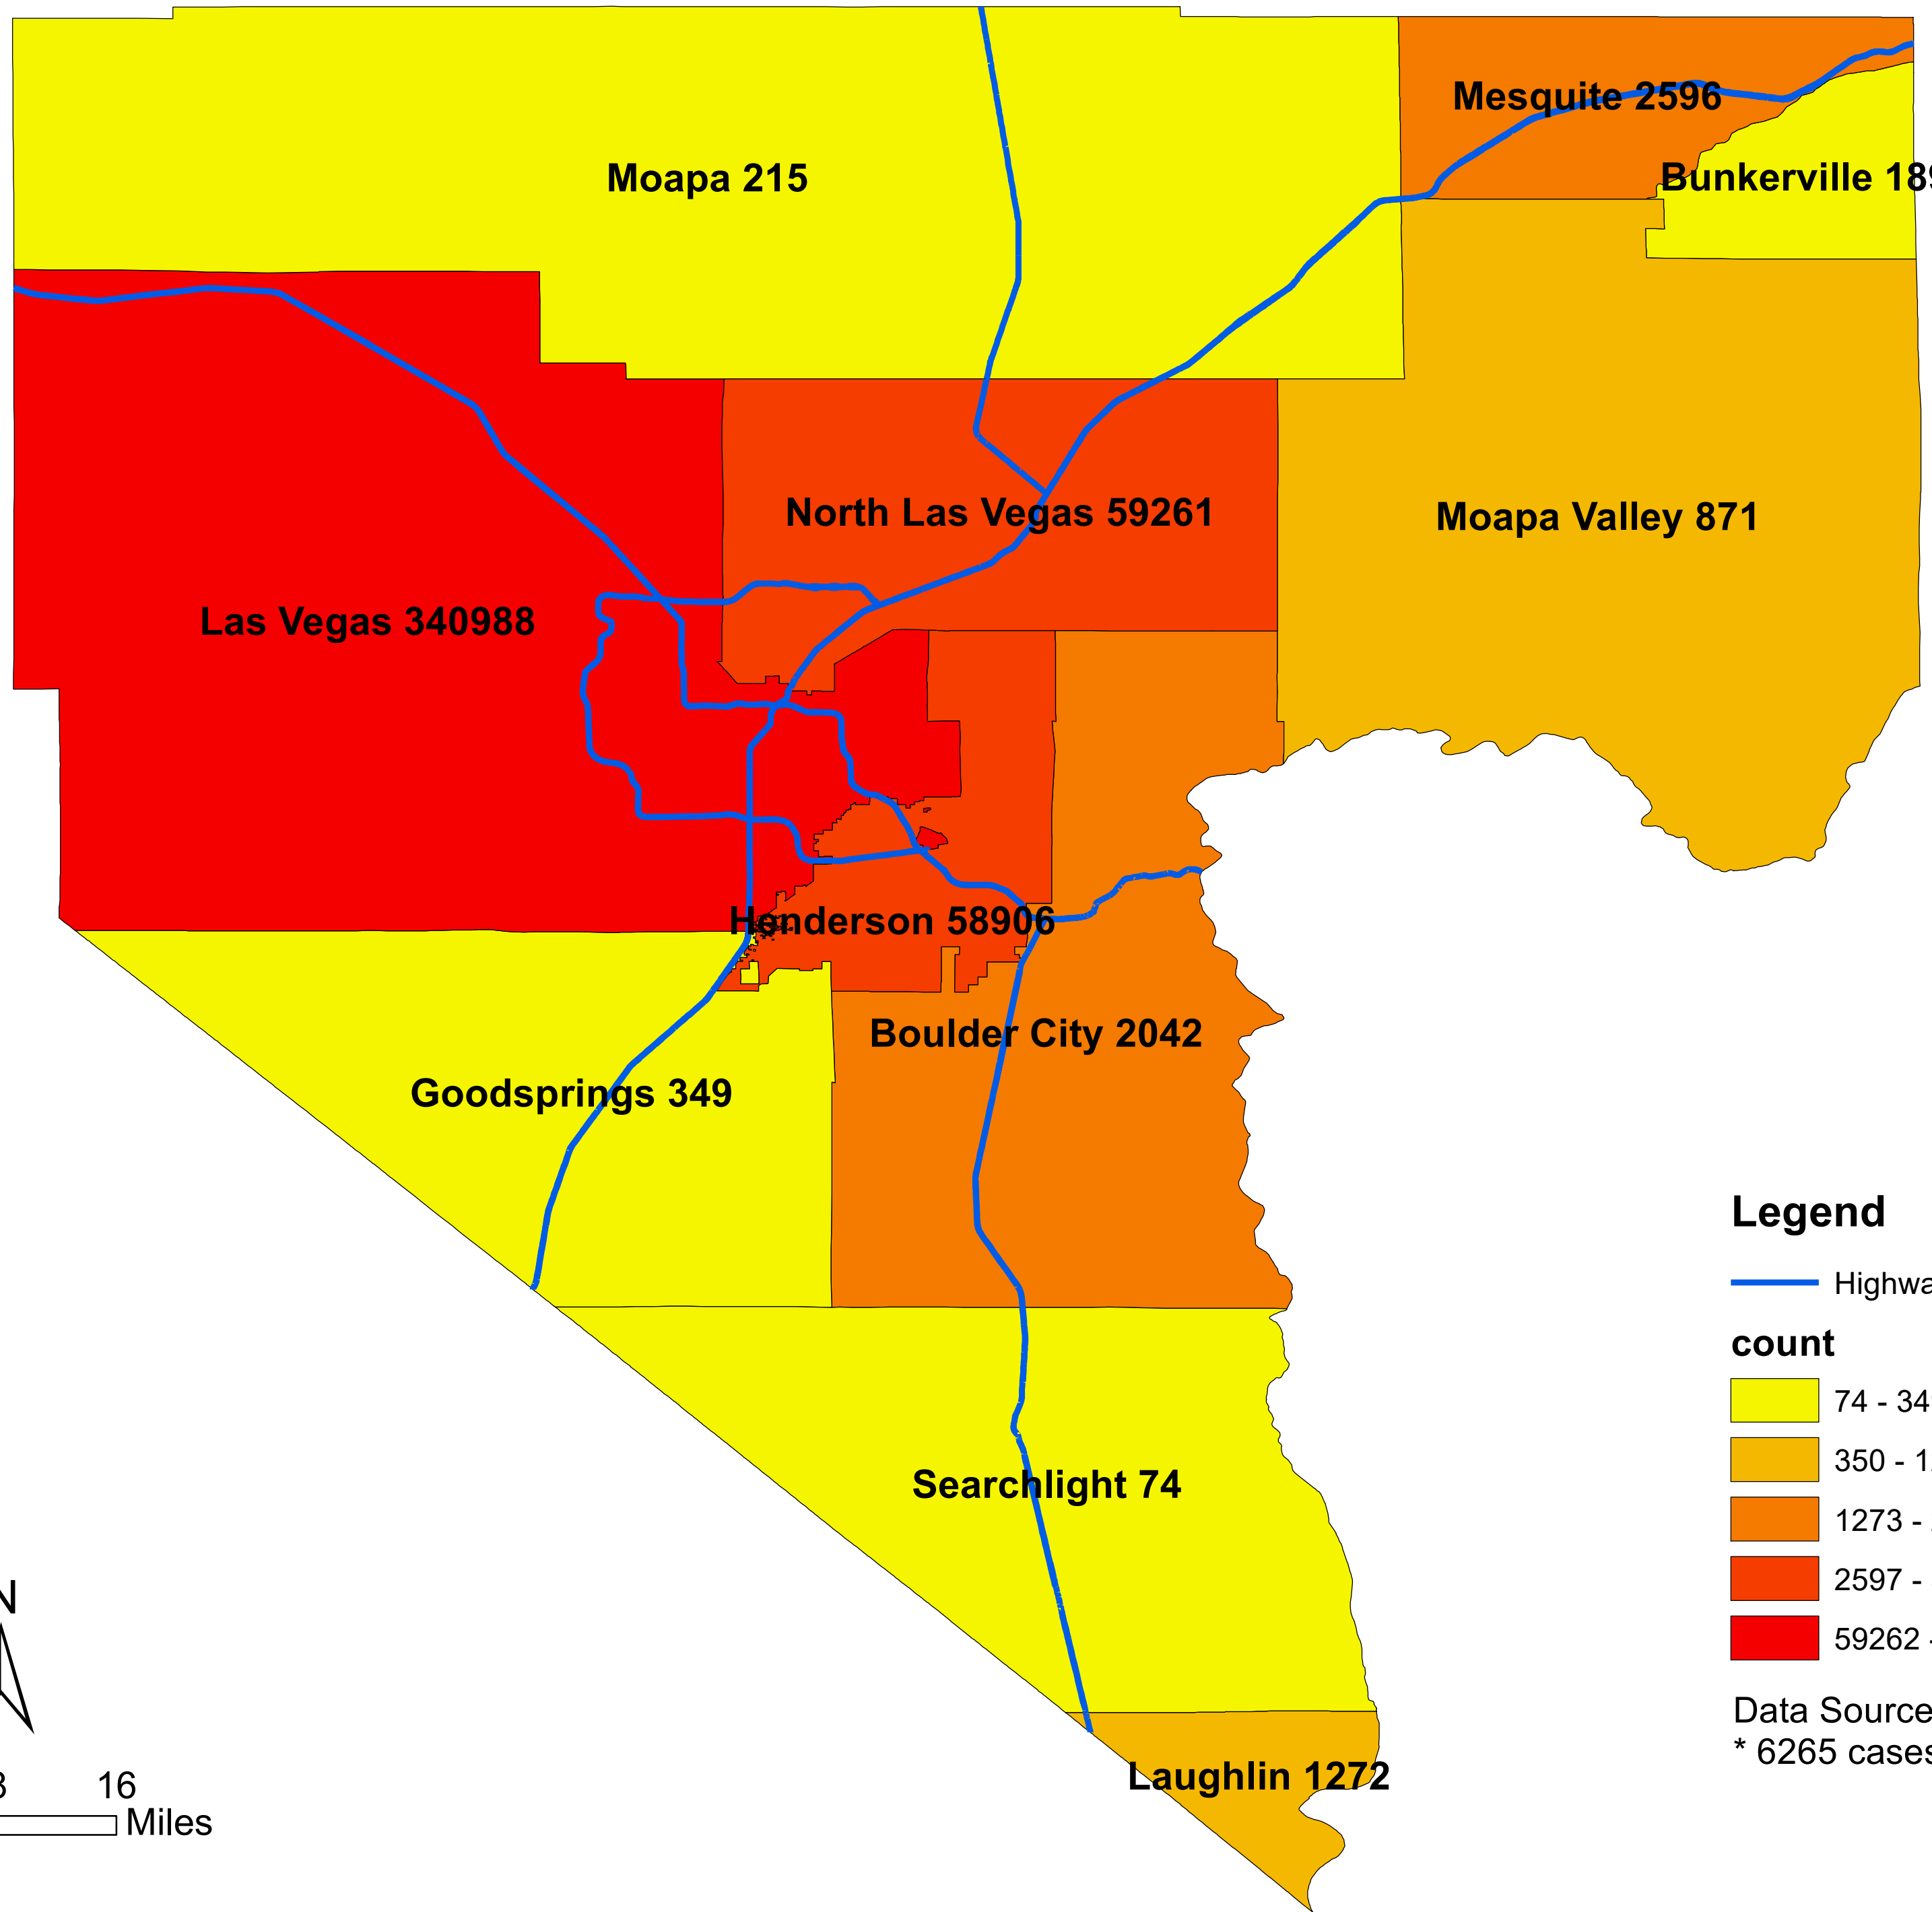

Number of COVID-19 cases by city in Clark county (01.31.2022)

Legend

— Highway

count

Data Source: SNHD

* 6265 cases without city information

0 4 8 16 Miles