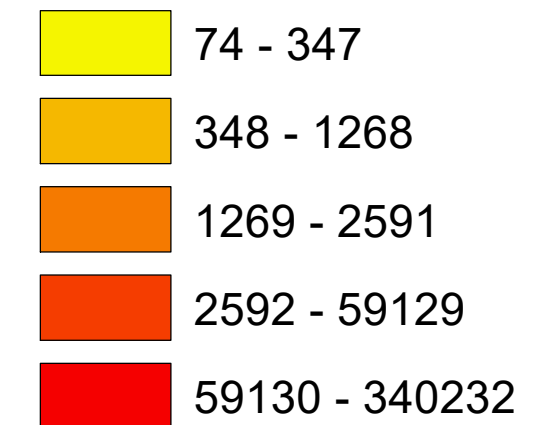

# Number of COVID-19 cases by city in Clark county (01.30.2022)

## Legend

— Highway

### count

Data Source: SNHD

\* 6234 cases without city information

0 4 8 16 Miles