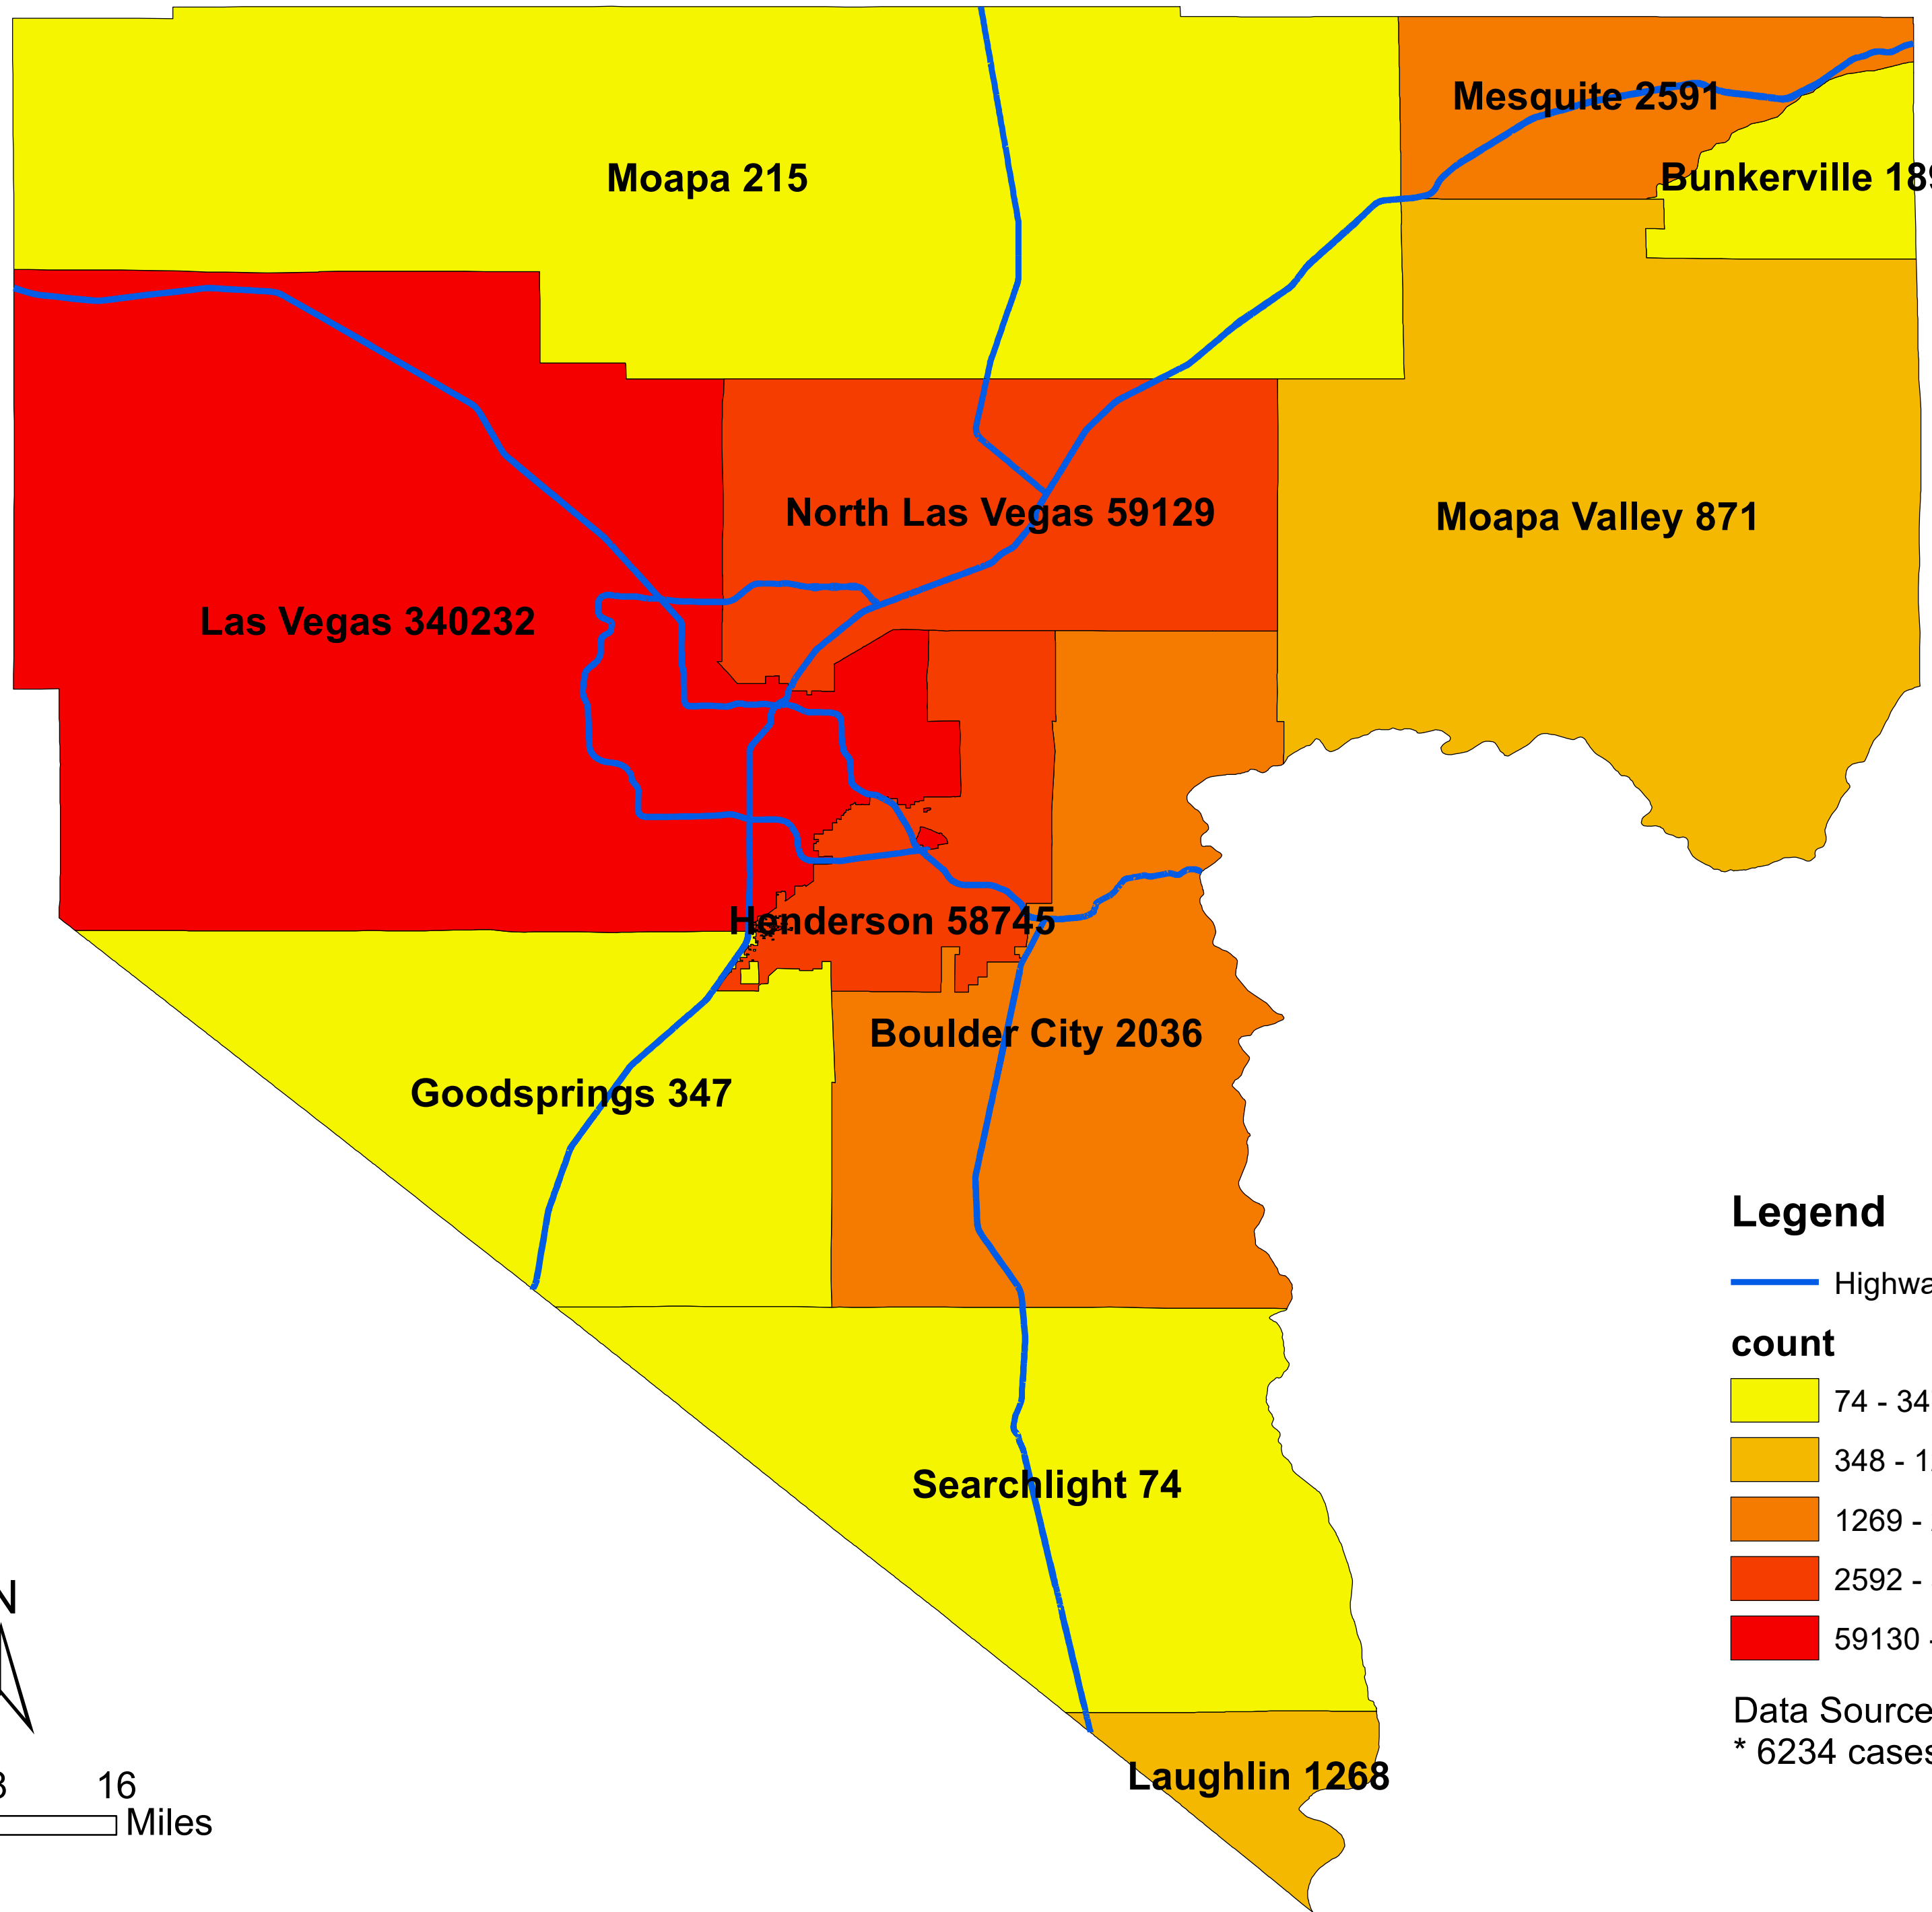

# Number of COVID-19 cases by city in Clark county (01.30.2022)

## Legend

— Highway

### count

Data Source: SNHD

\* 6234 cases without city information

0 4 8 16 Miles