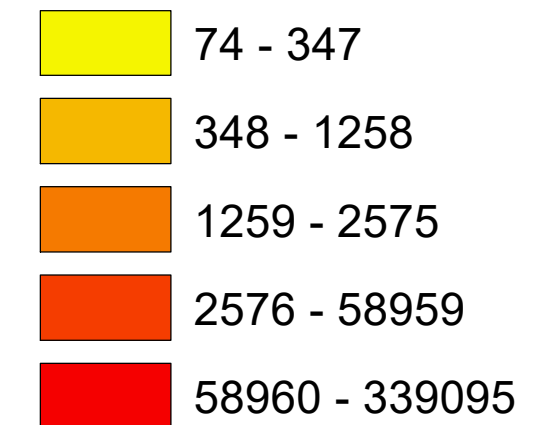

Number of COVID-19 cases by city in Clark county (01.29.2022)

Legend

— Highway

count

Data Source: SNHD

* 6224 cases without city information

0 4 8 16 Miles