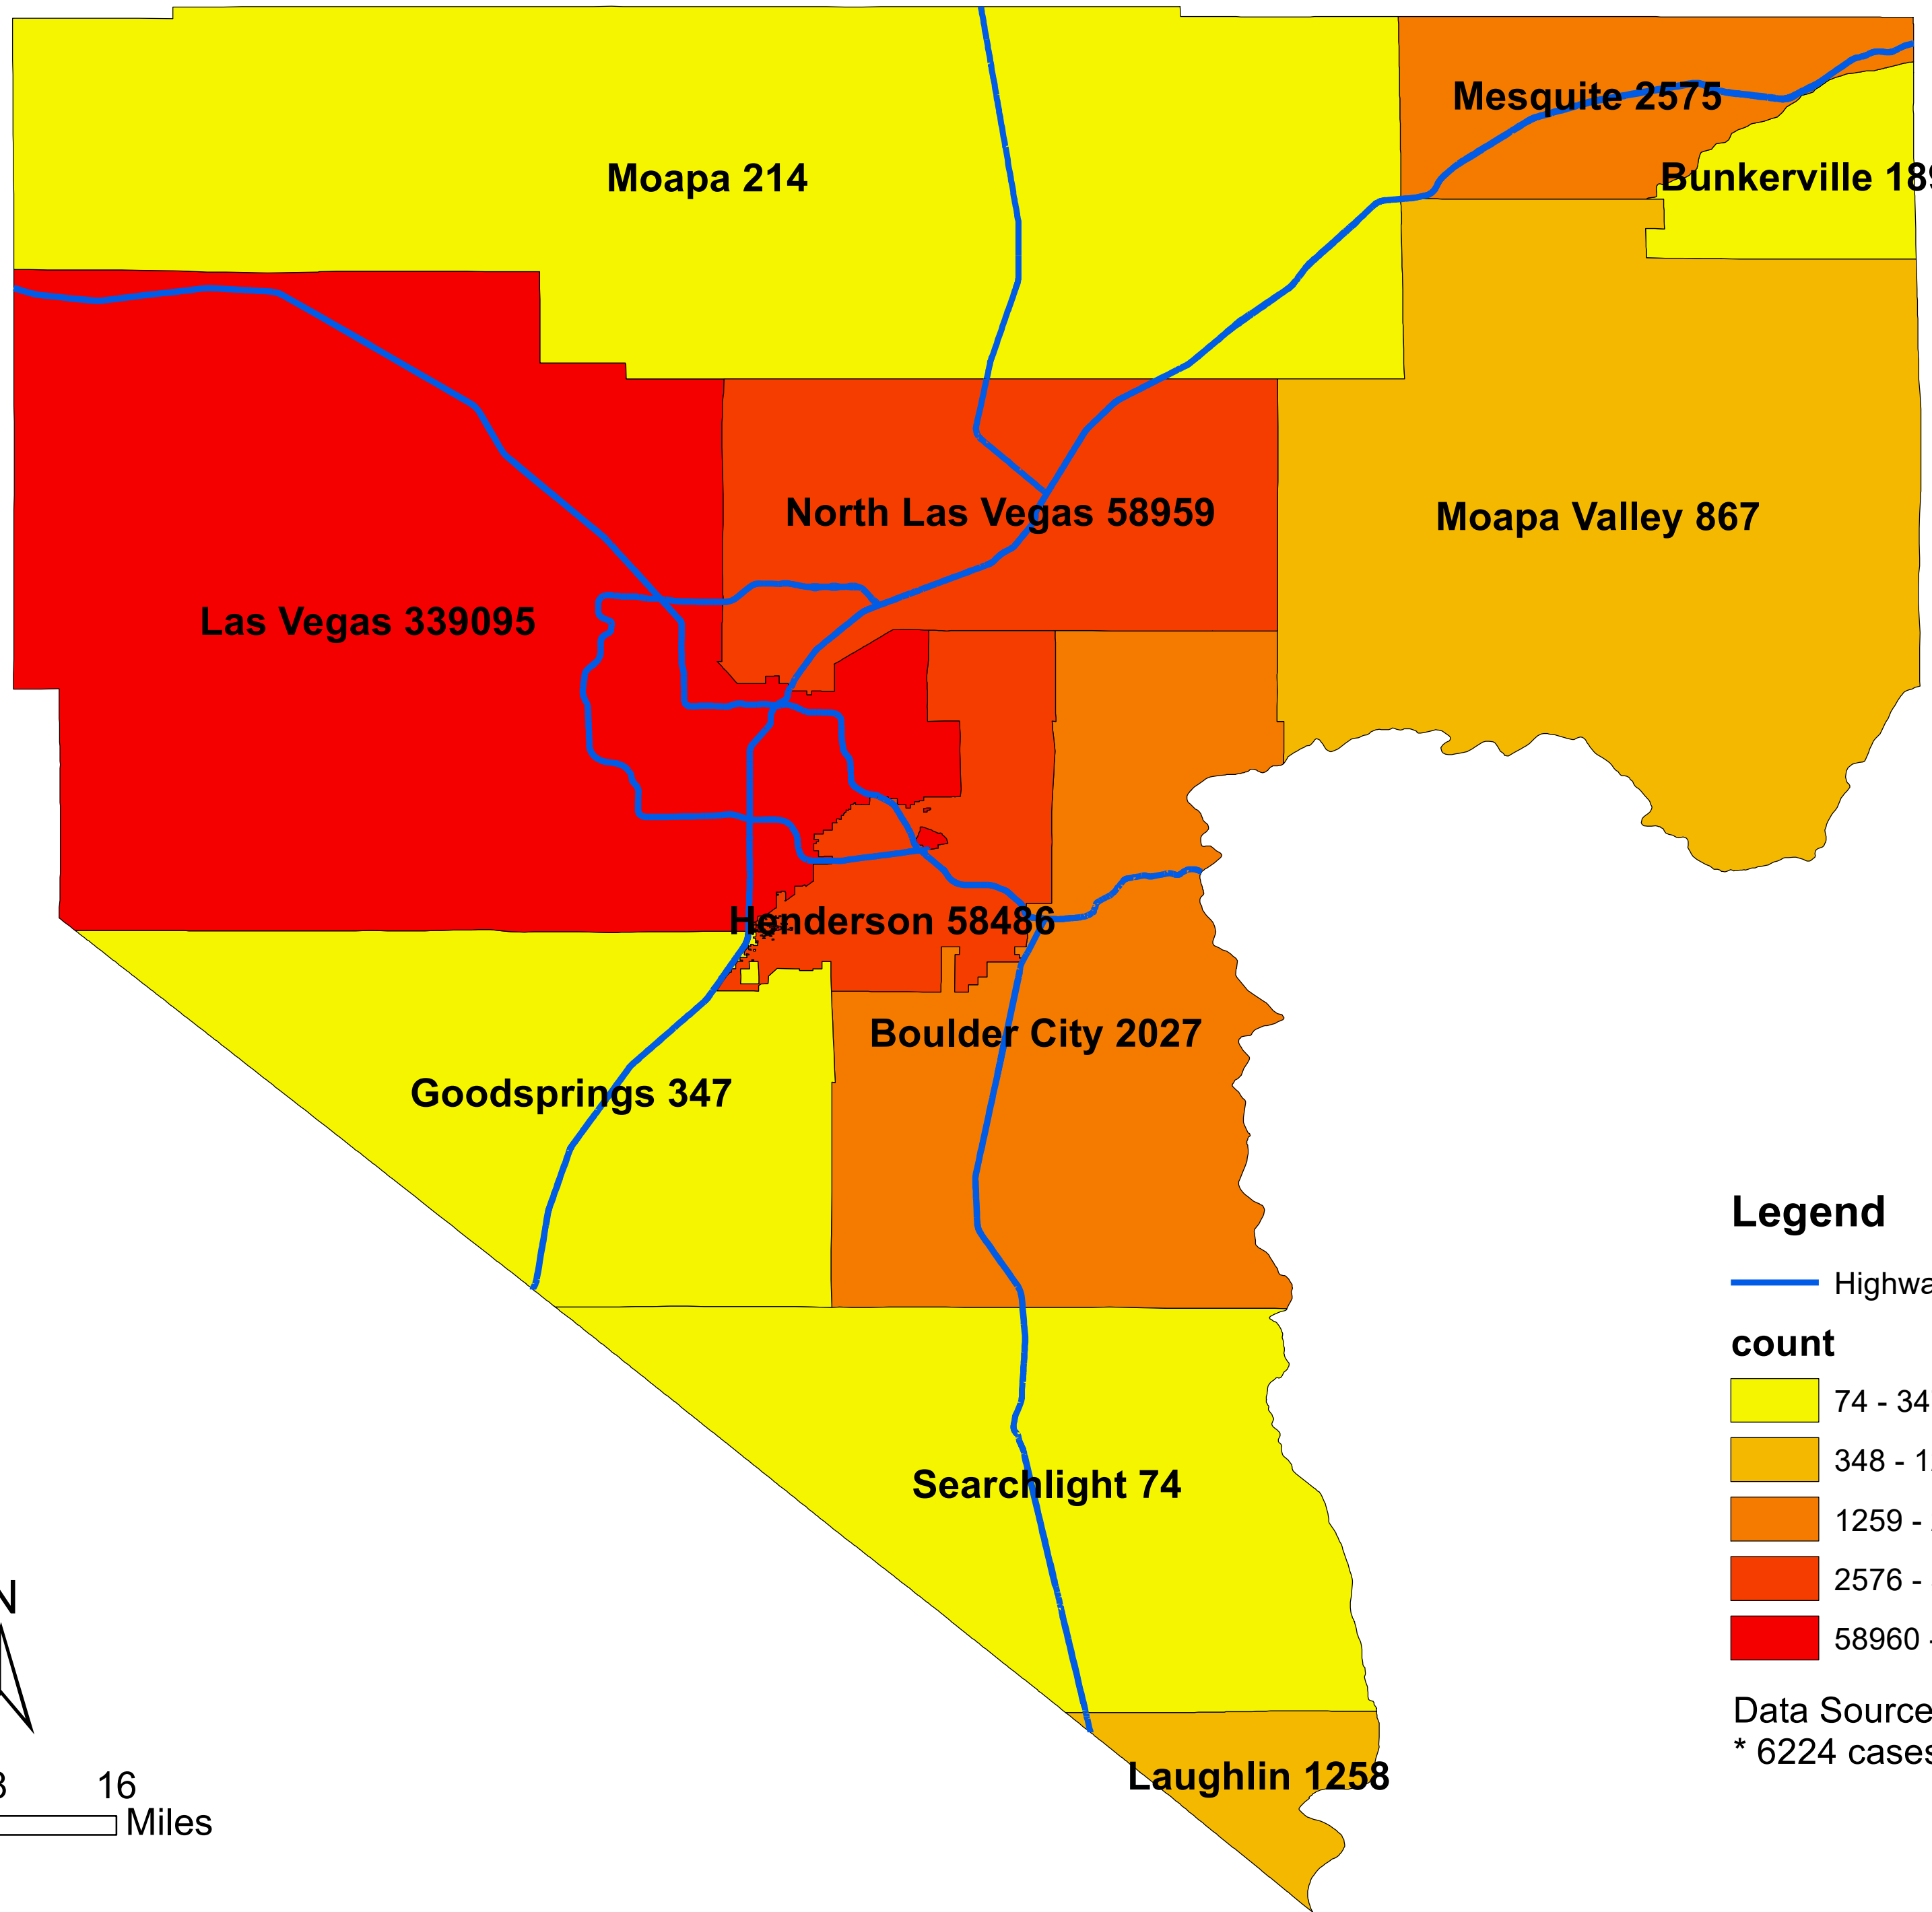

Number of COVID-19 cases by city in Clark county (01.29.2022)

Legend

— Highway

count

Data Source: SNHD

* 6224 cases without city information

0 4 8 16 Miles