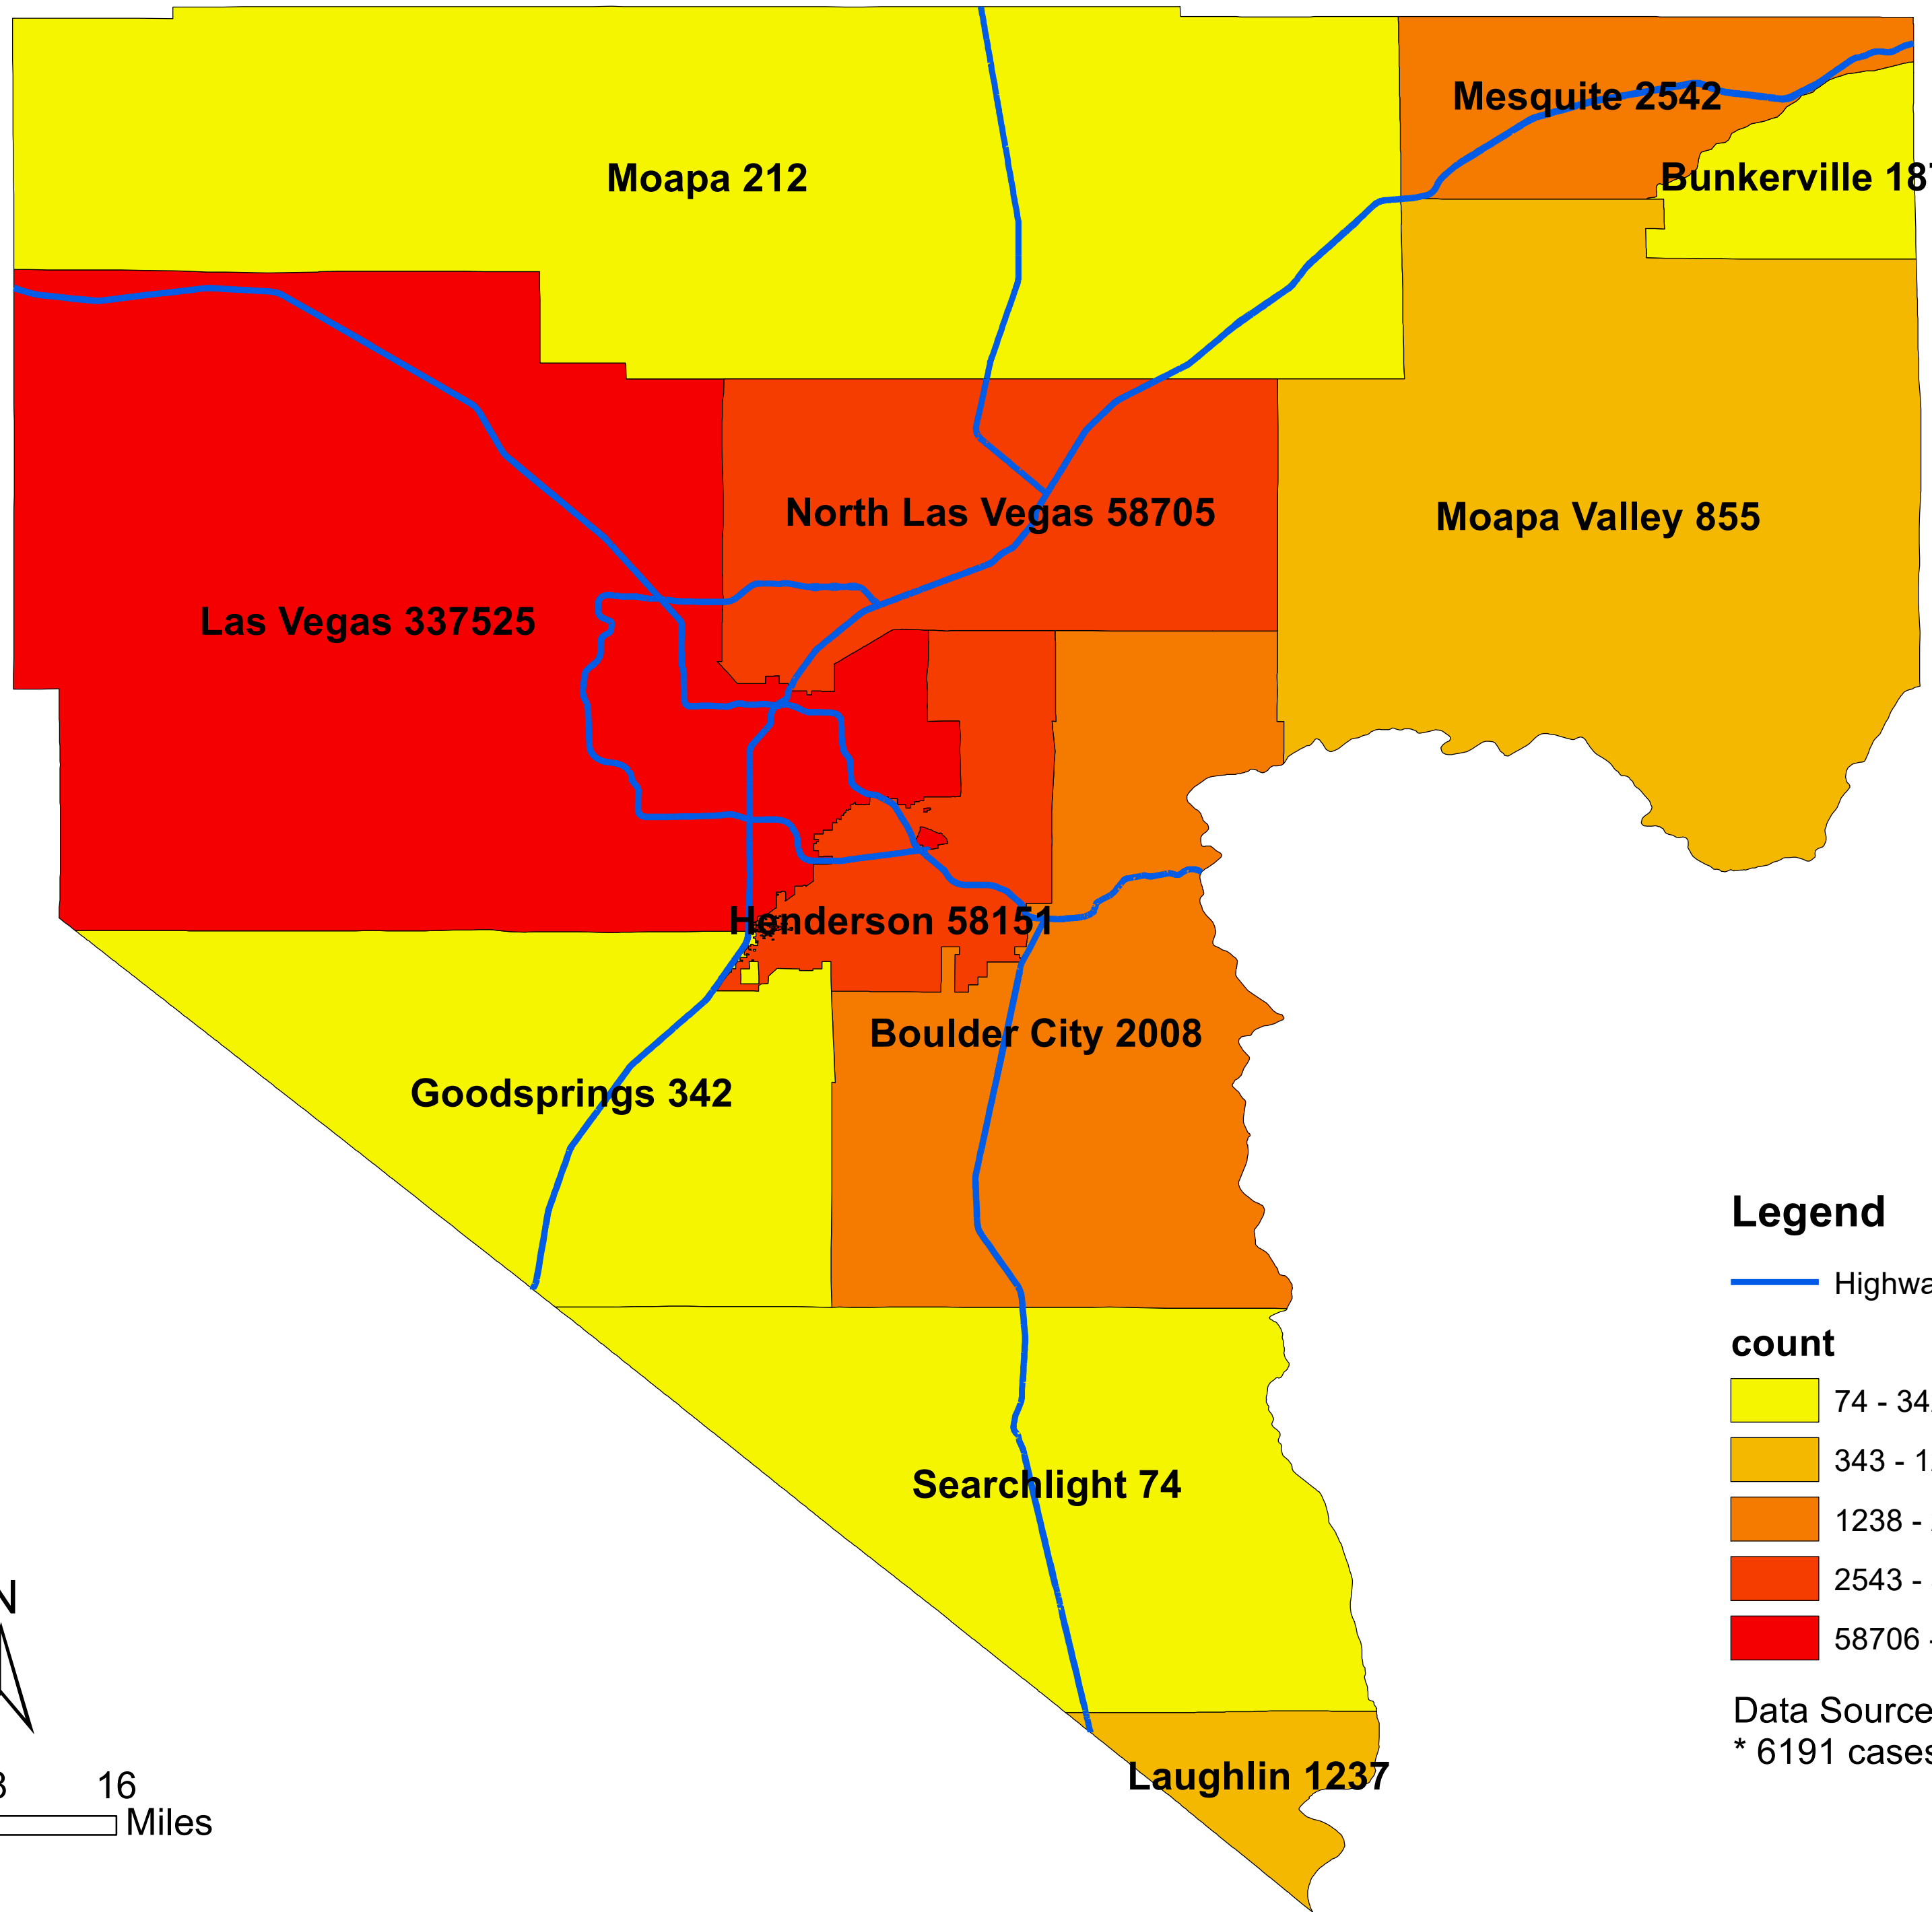

# Number of COVID-19 cases by city in Clark county (01.28.2022)

## Legend

— Highway

### count

Data Source: SNHD

\* 6191 cases without city information

0 4 8 16 Miles