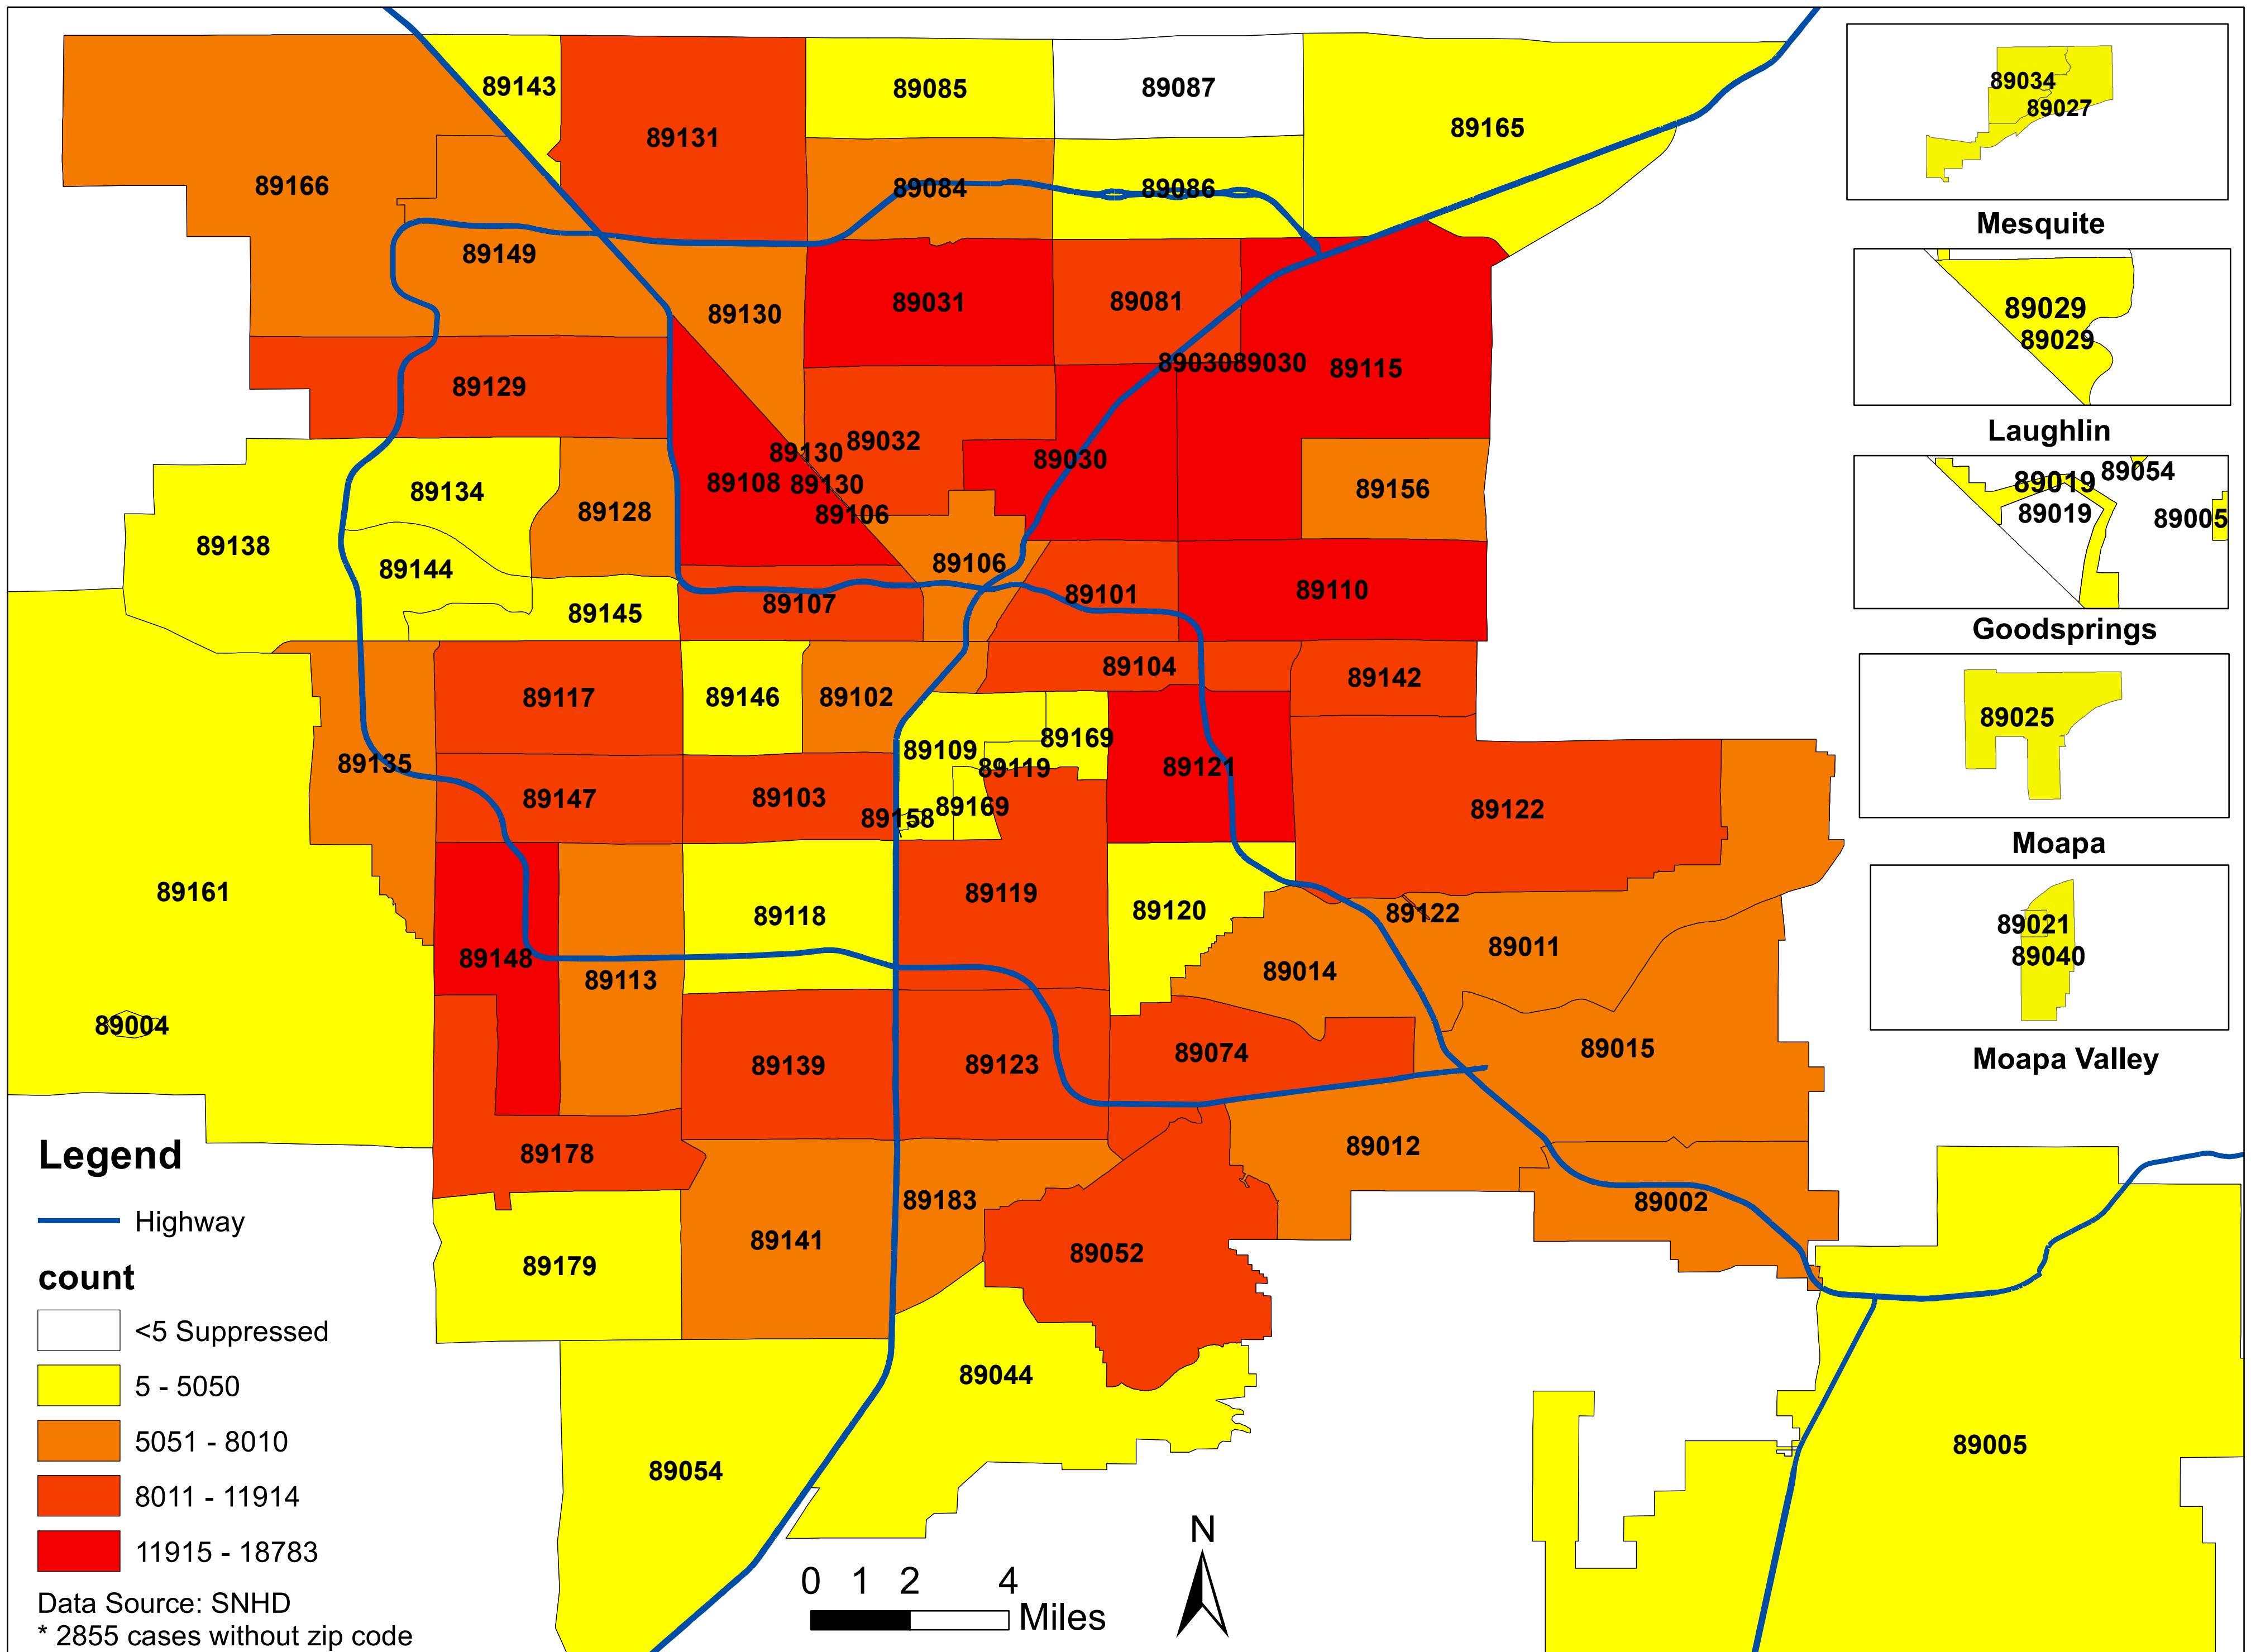

# Number of COVID-19 cases by zip code in Clark county (01.27.2021)

**Note: More than 5 cases reported from 89124**