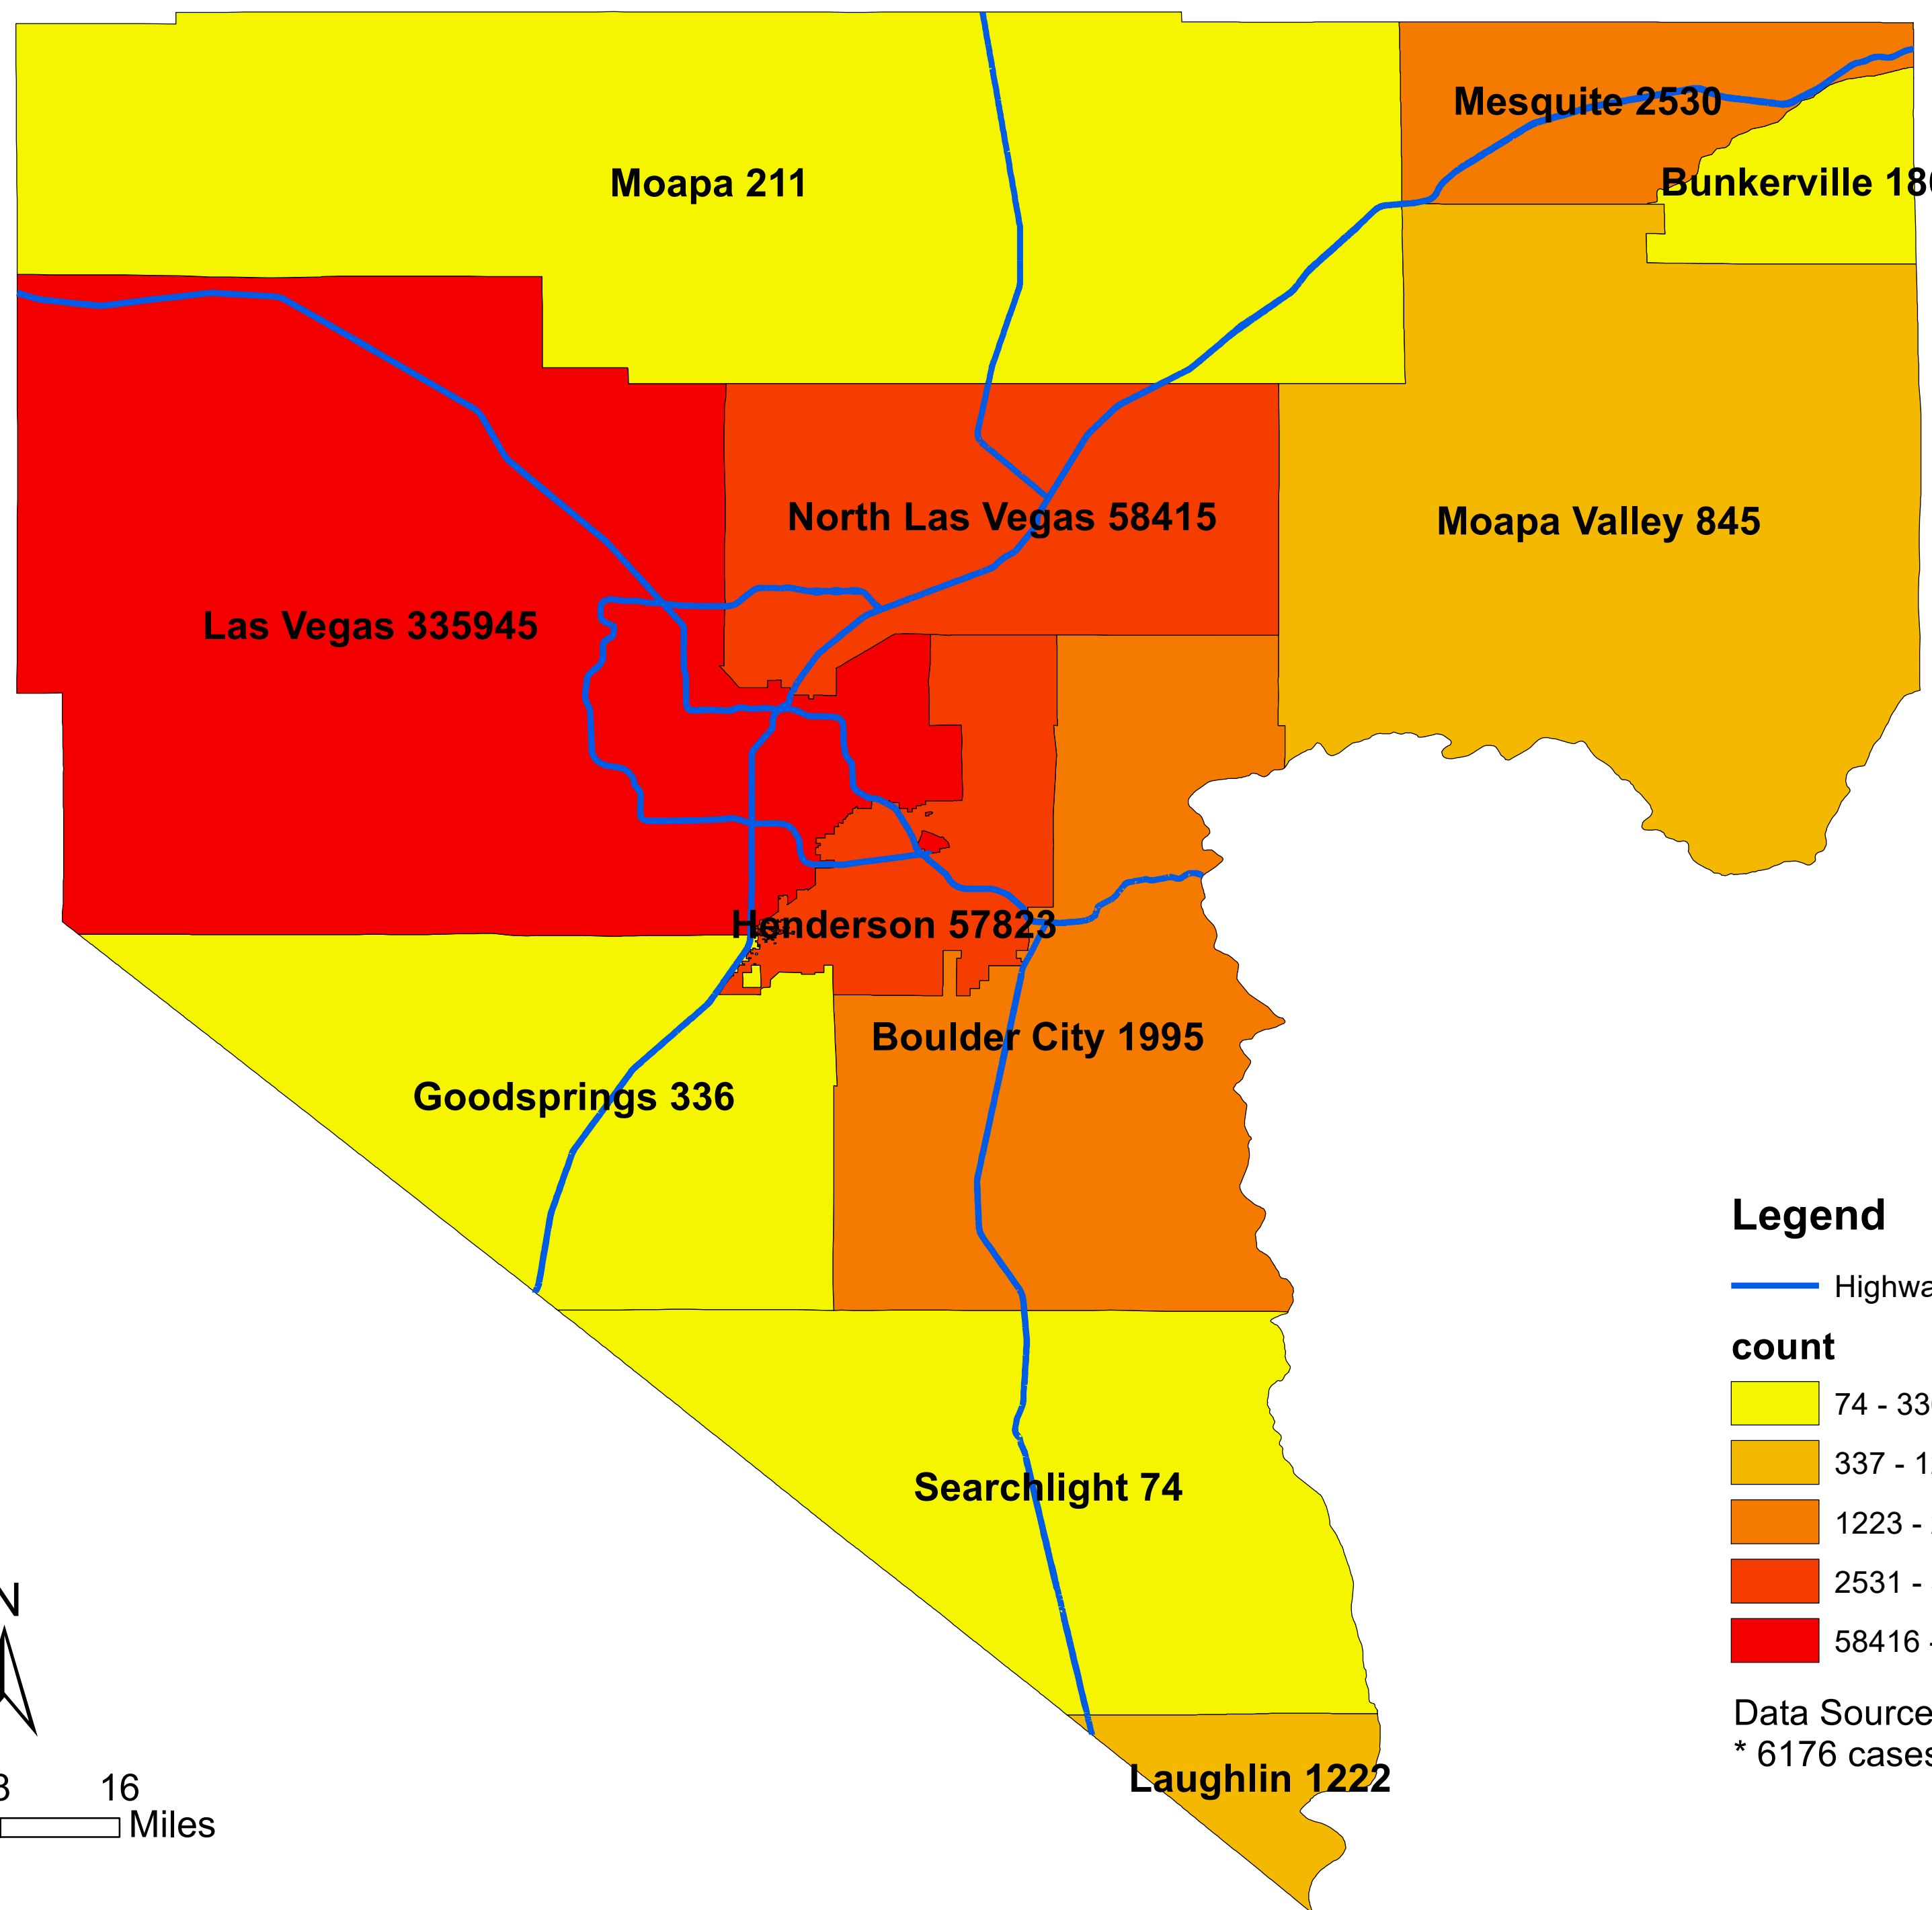

# Number of COVID-19 cases by city in Clark county (01.27.2022)

## Legend

— Highway

### count

- 74 - 336
- 337 - 1222
- 1223 - 2530
- 2531 - 58415
- 58416 - 335945

Data Source: SNHD  
\* 6176 cases without city information