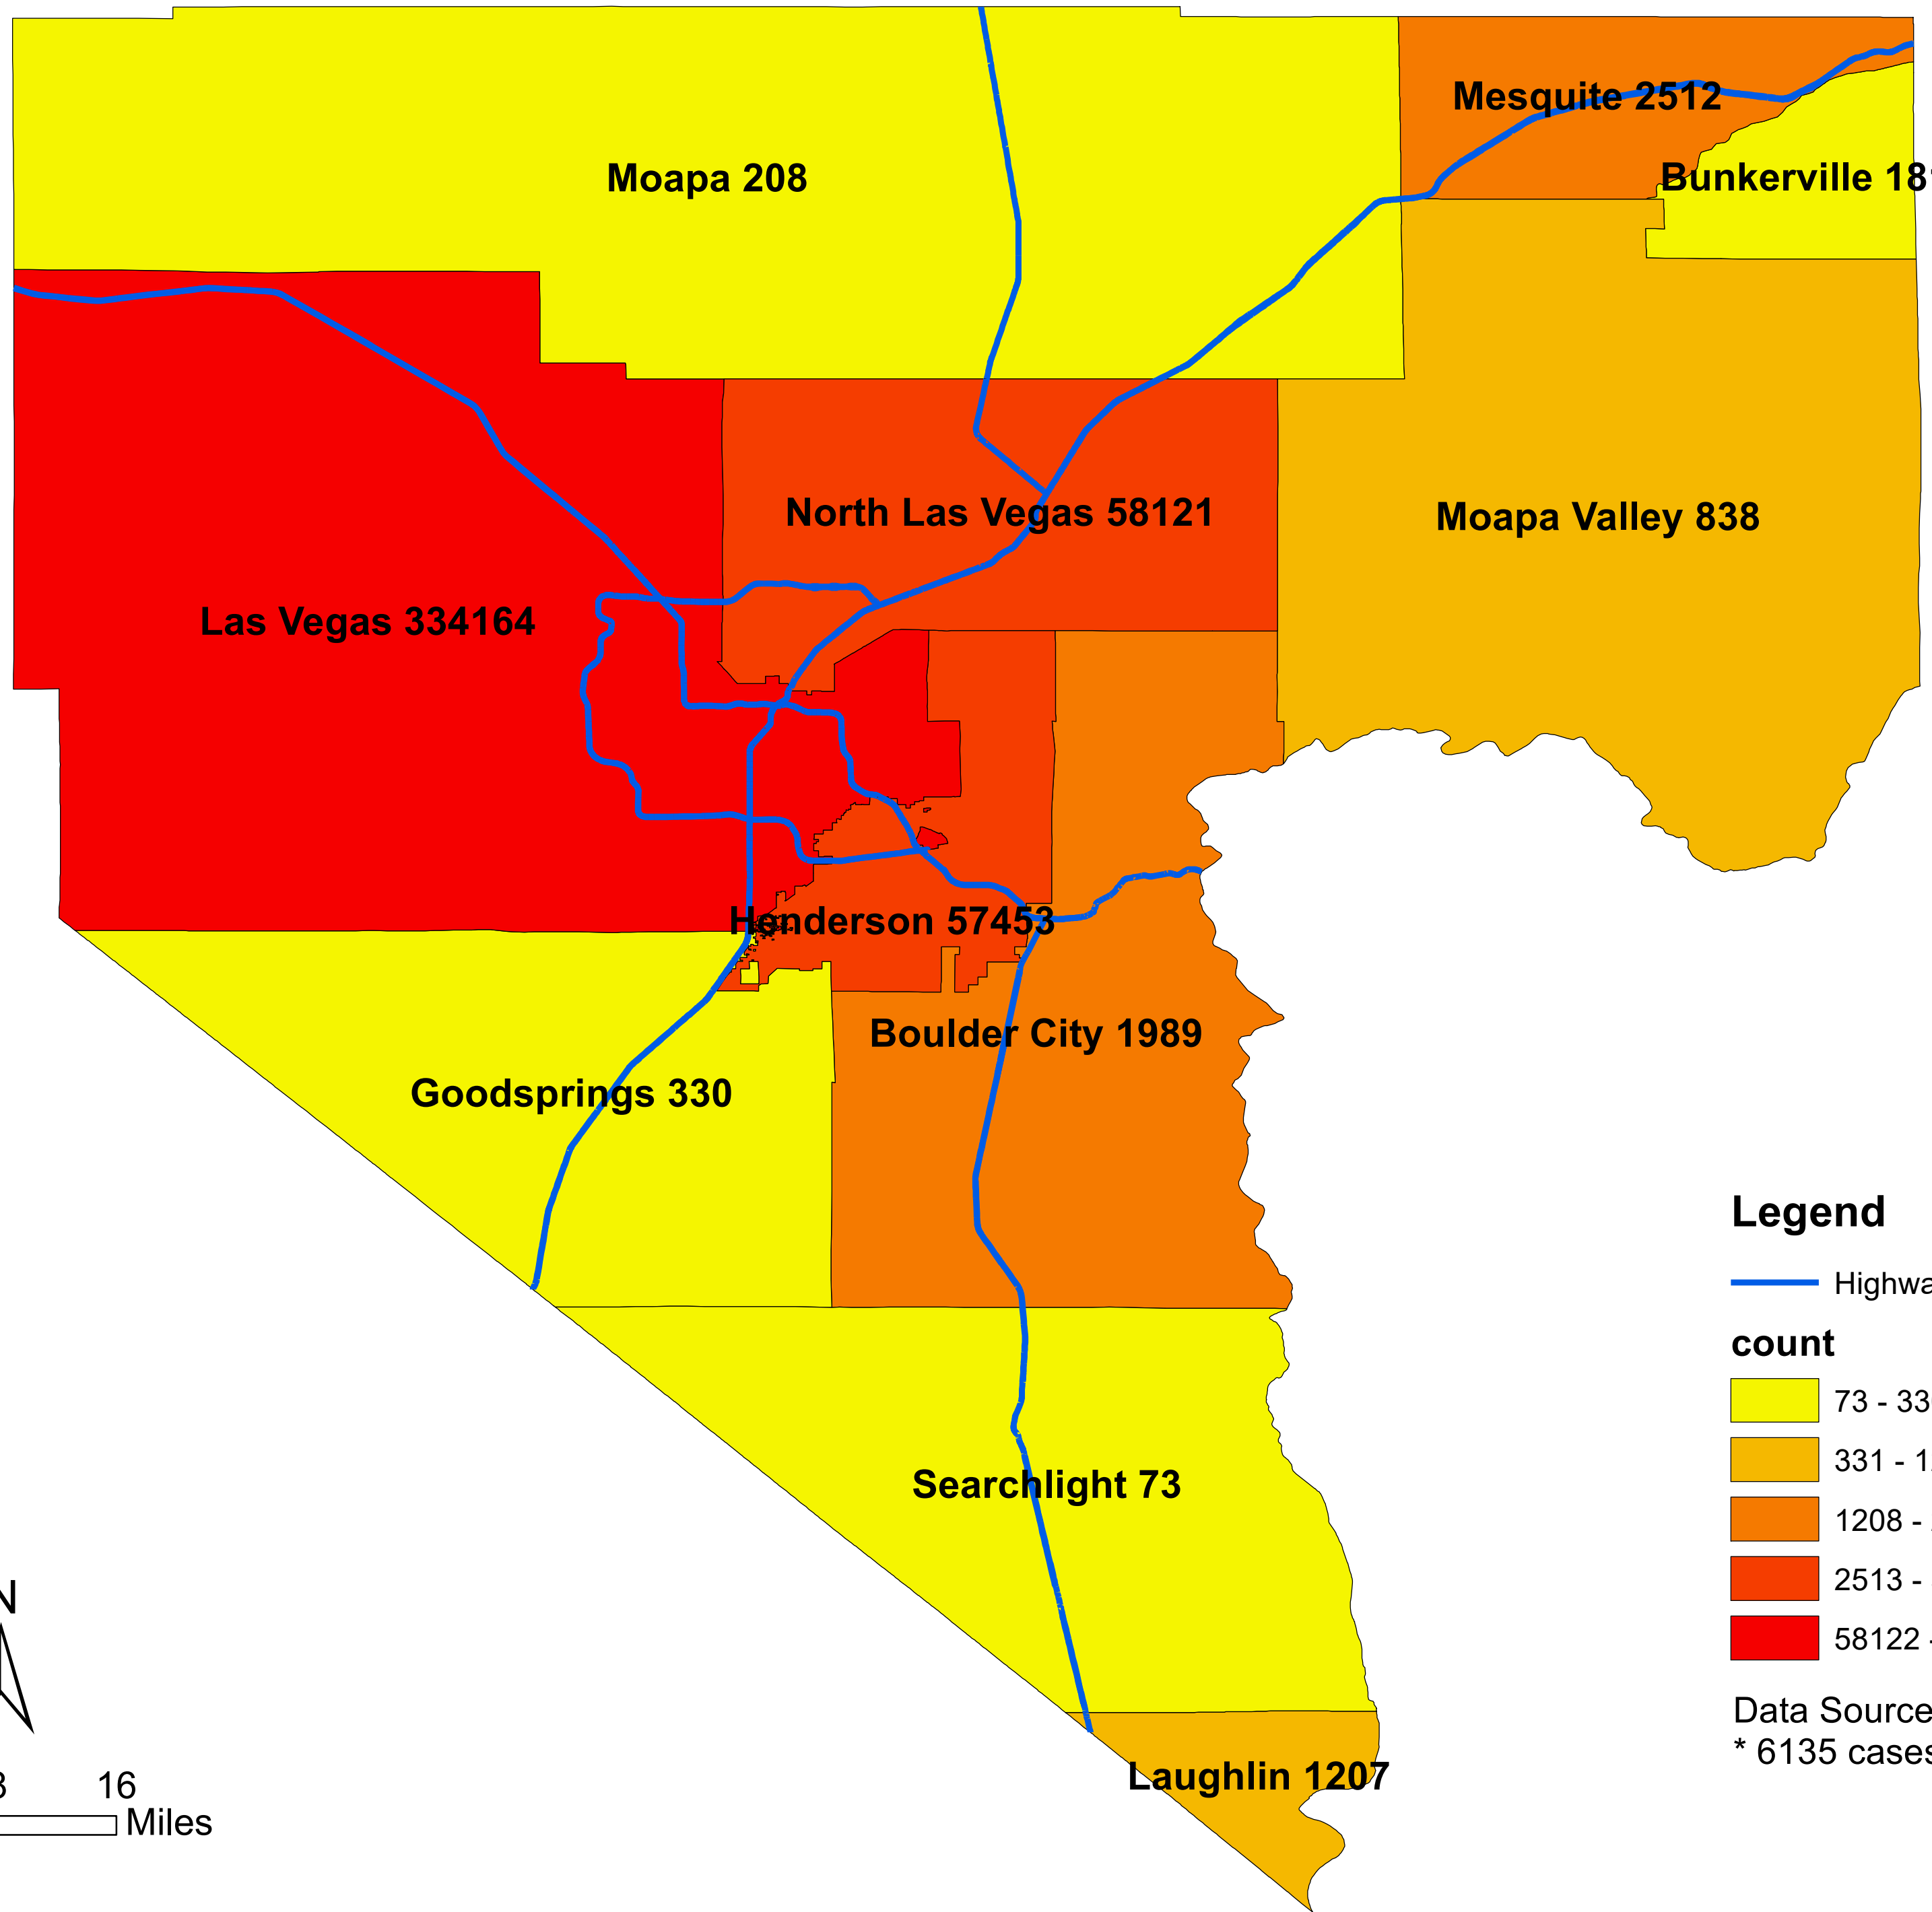

# Number of COVID-19 cases by city in Clark county (01.26.2022)

## Legend

— Highway

### count

- 73 - 330
- 331 - 1207
- 1208 - 2512
- 2513 - 58121
- 58122 - 334164

Data Source: SNHD

\* 6135 cases without city information

0 4 8 16 Miles