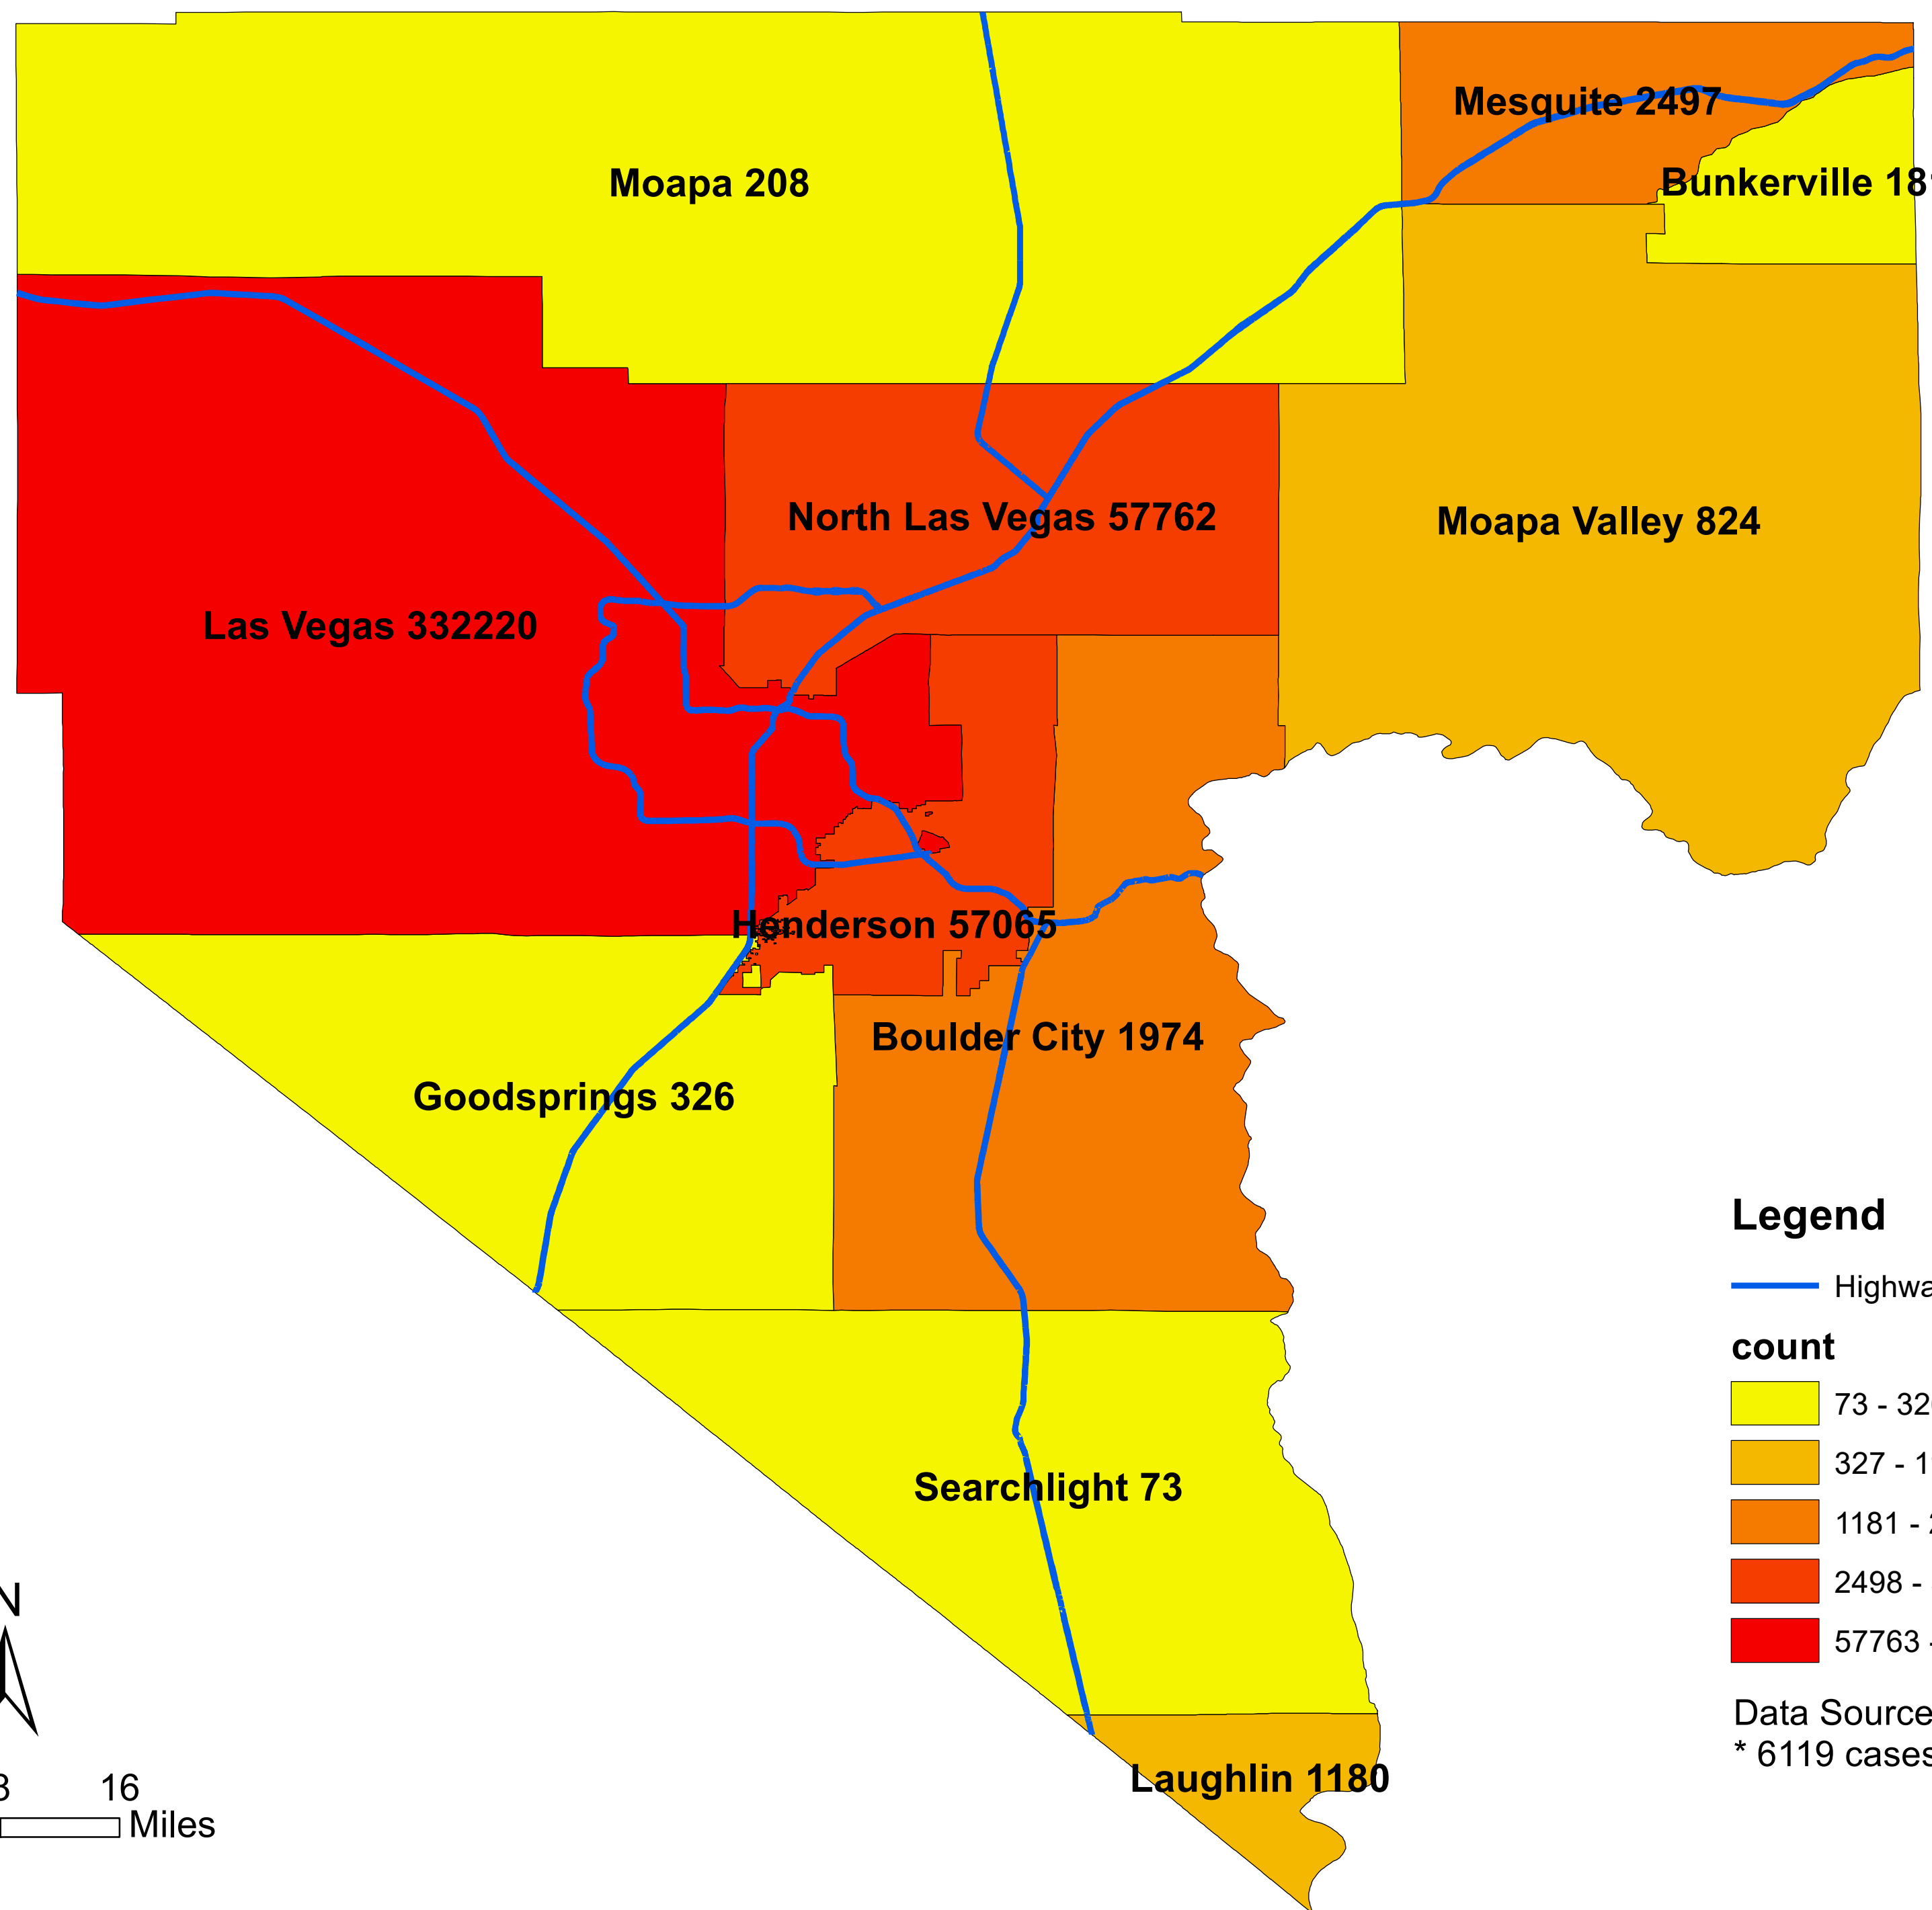

Number of COVID-19 cases by city in Clark county (01.25.2022)

Legend

— Highway

count

- 73 - 326
- 327 - 1180
- 1181 - 2497
- 2498 - 57762
- 57763 - 332220

Data Source: SNHD
* 6119 cases without city information