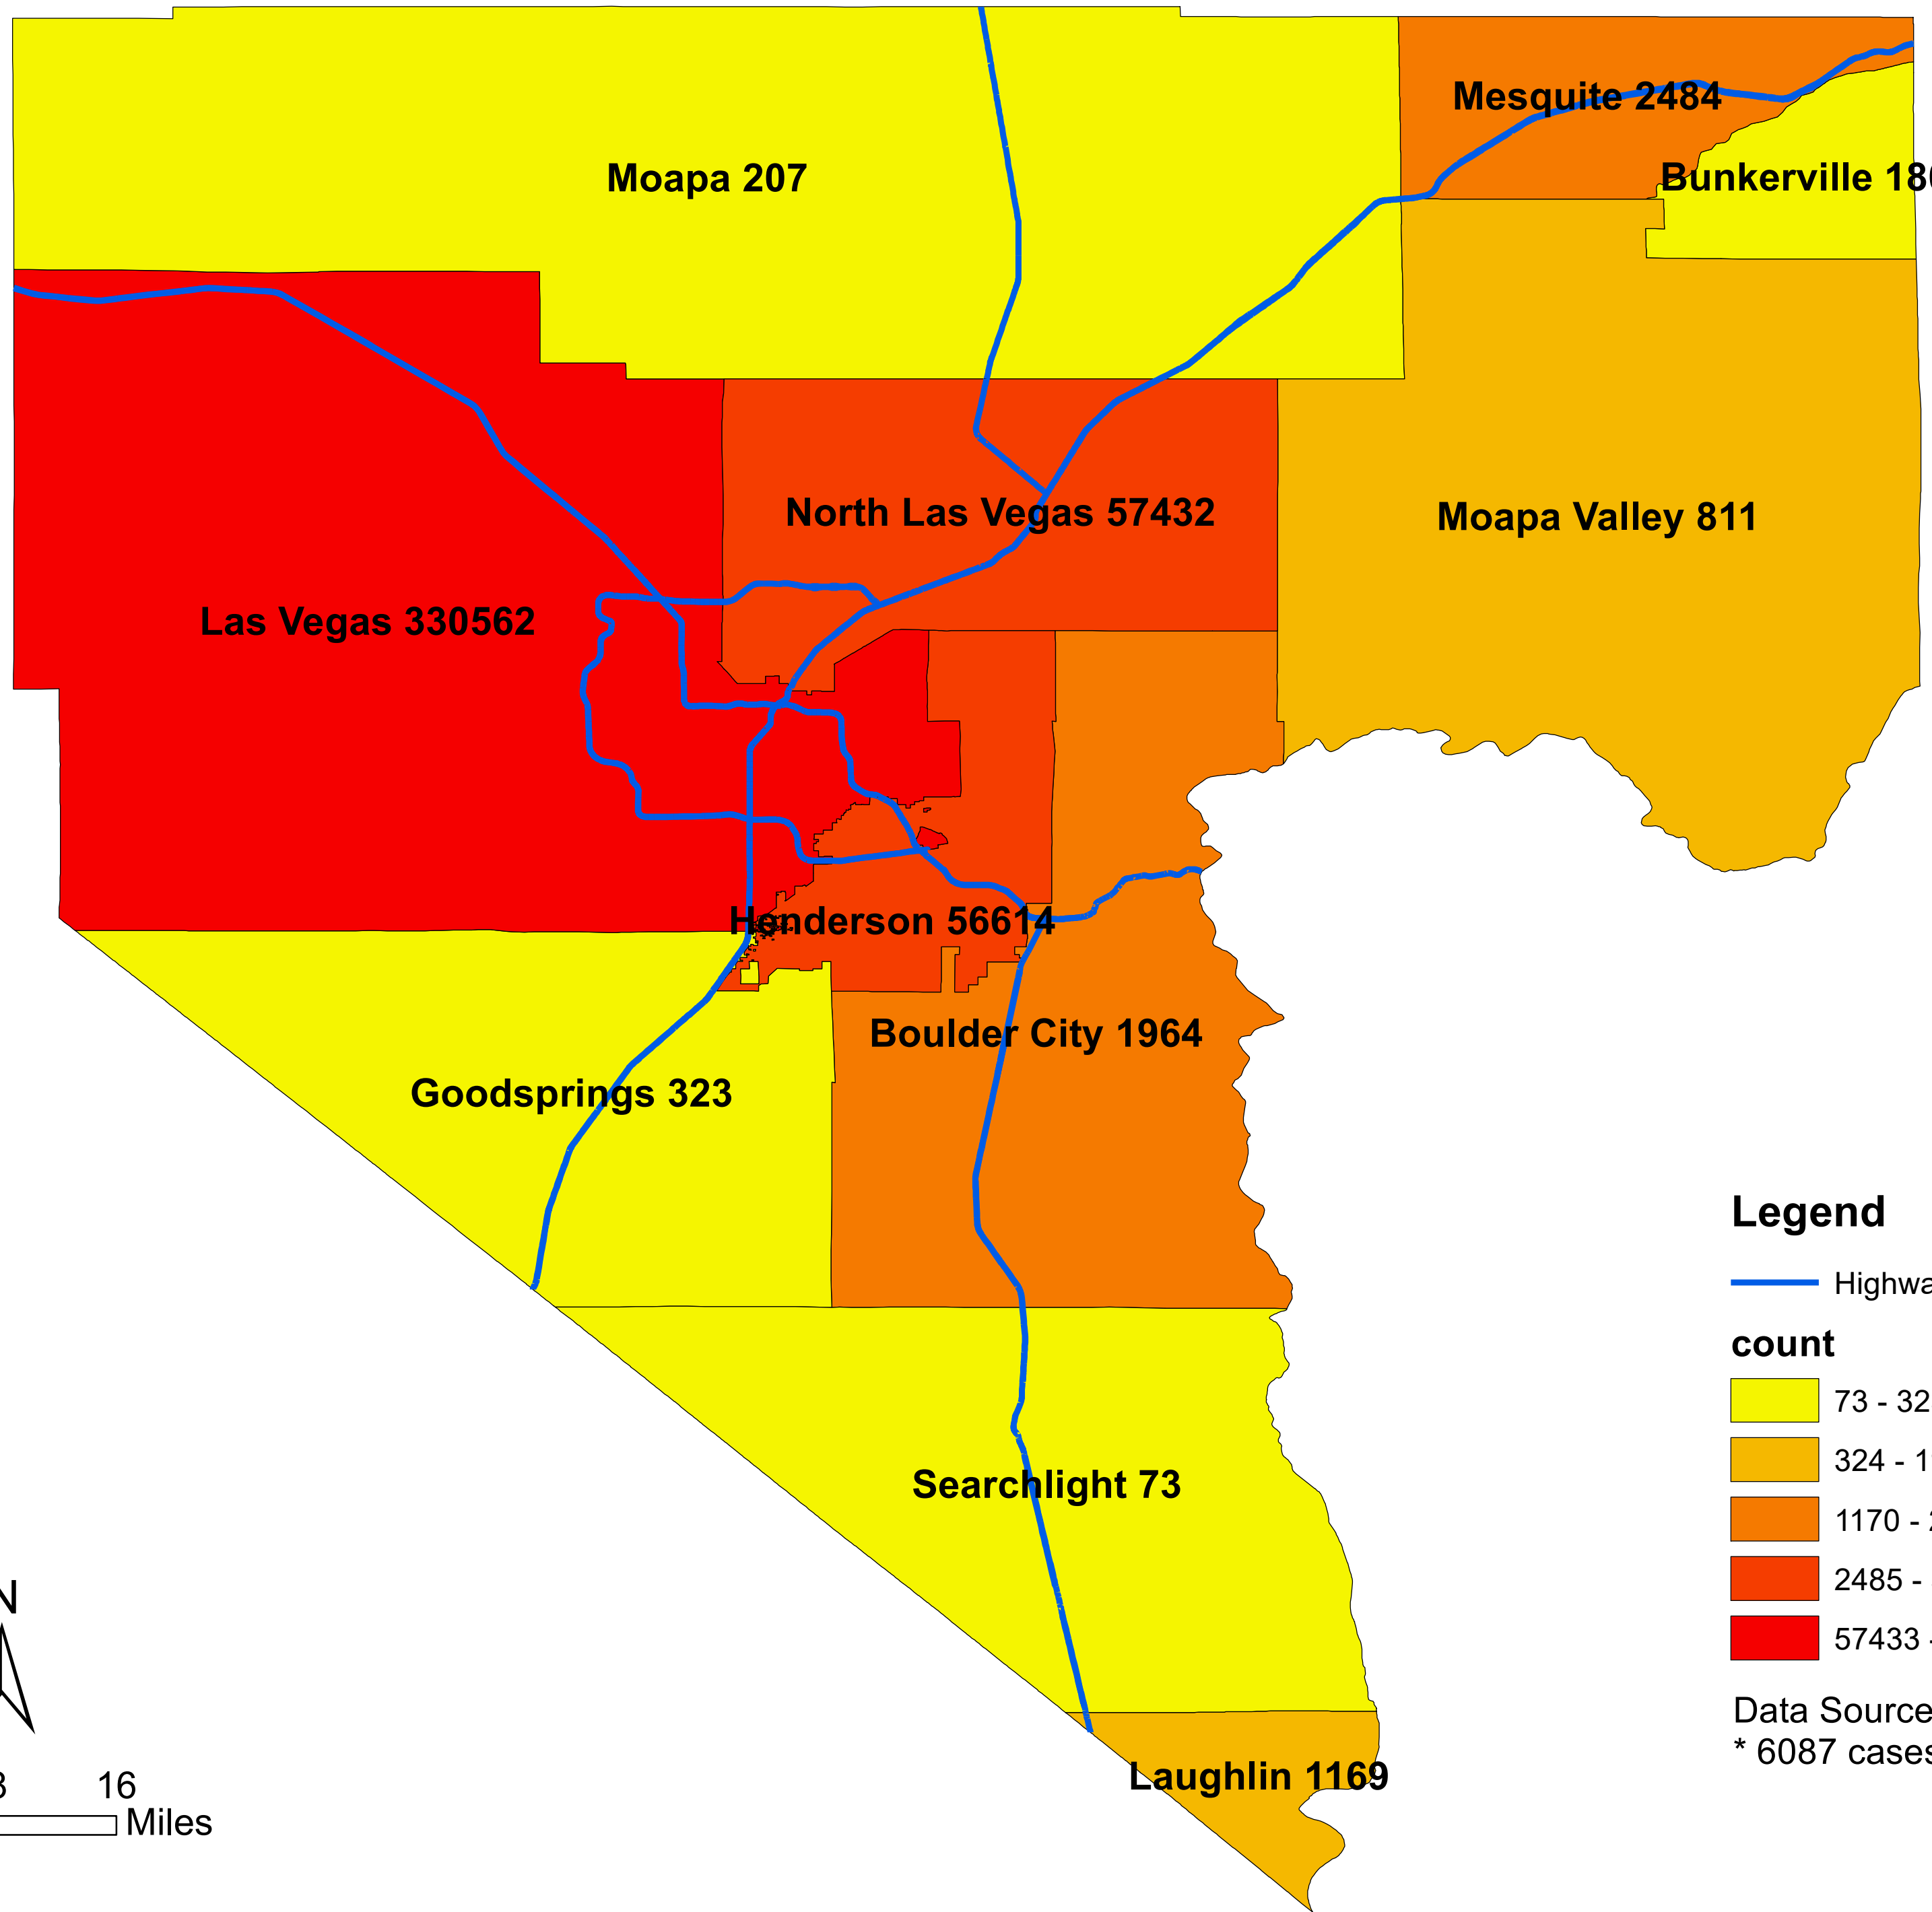

Number of COVID-19 cases by city in Clark county (01.24.2022)

Legend

— Highway

count

Data Source: SNHD

* 6087 cases without city information

0 4 8 16 Miles