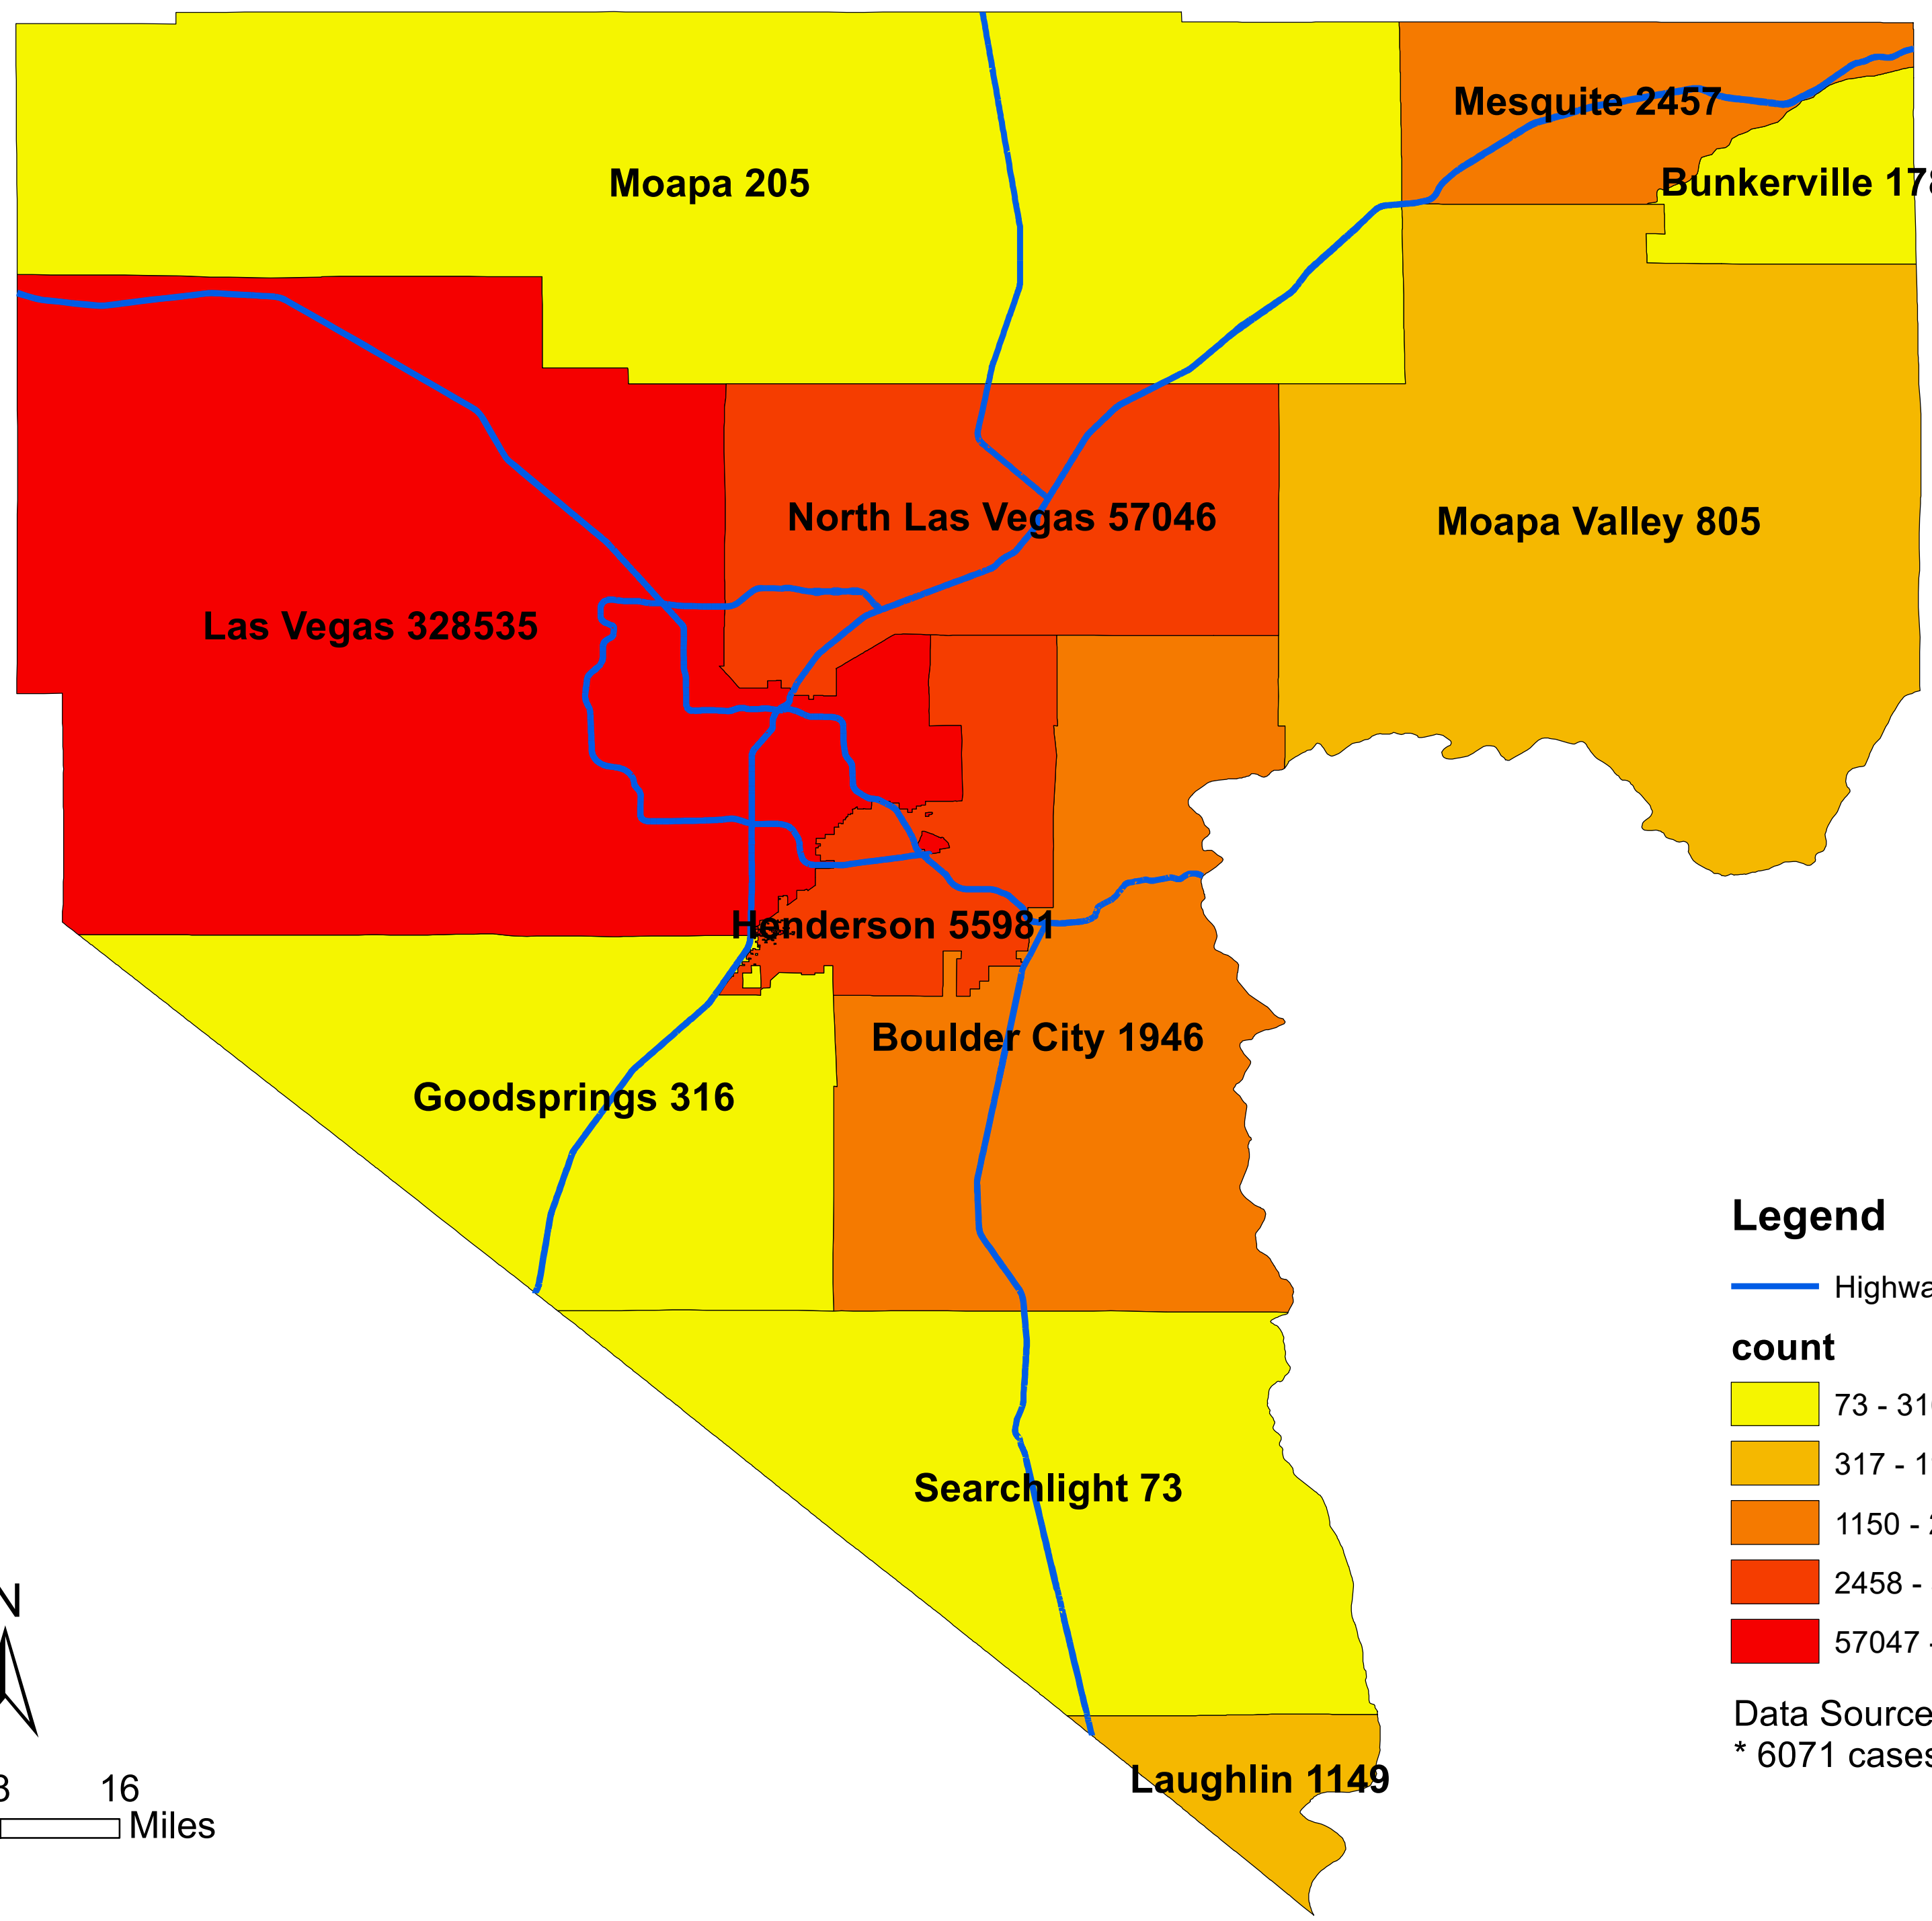

# Number of COVID-19 cases by city in Clark county (01.23.2022)

## Legend

— Highway

### count

- 73 - 316
- 317 - 1149
- 1150 - 2457
- 2458 - 57046
- 57047 - 328535

Data Source: SNHD  
\* 6071 cases without city information