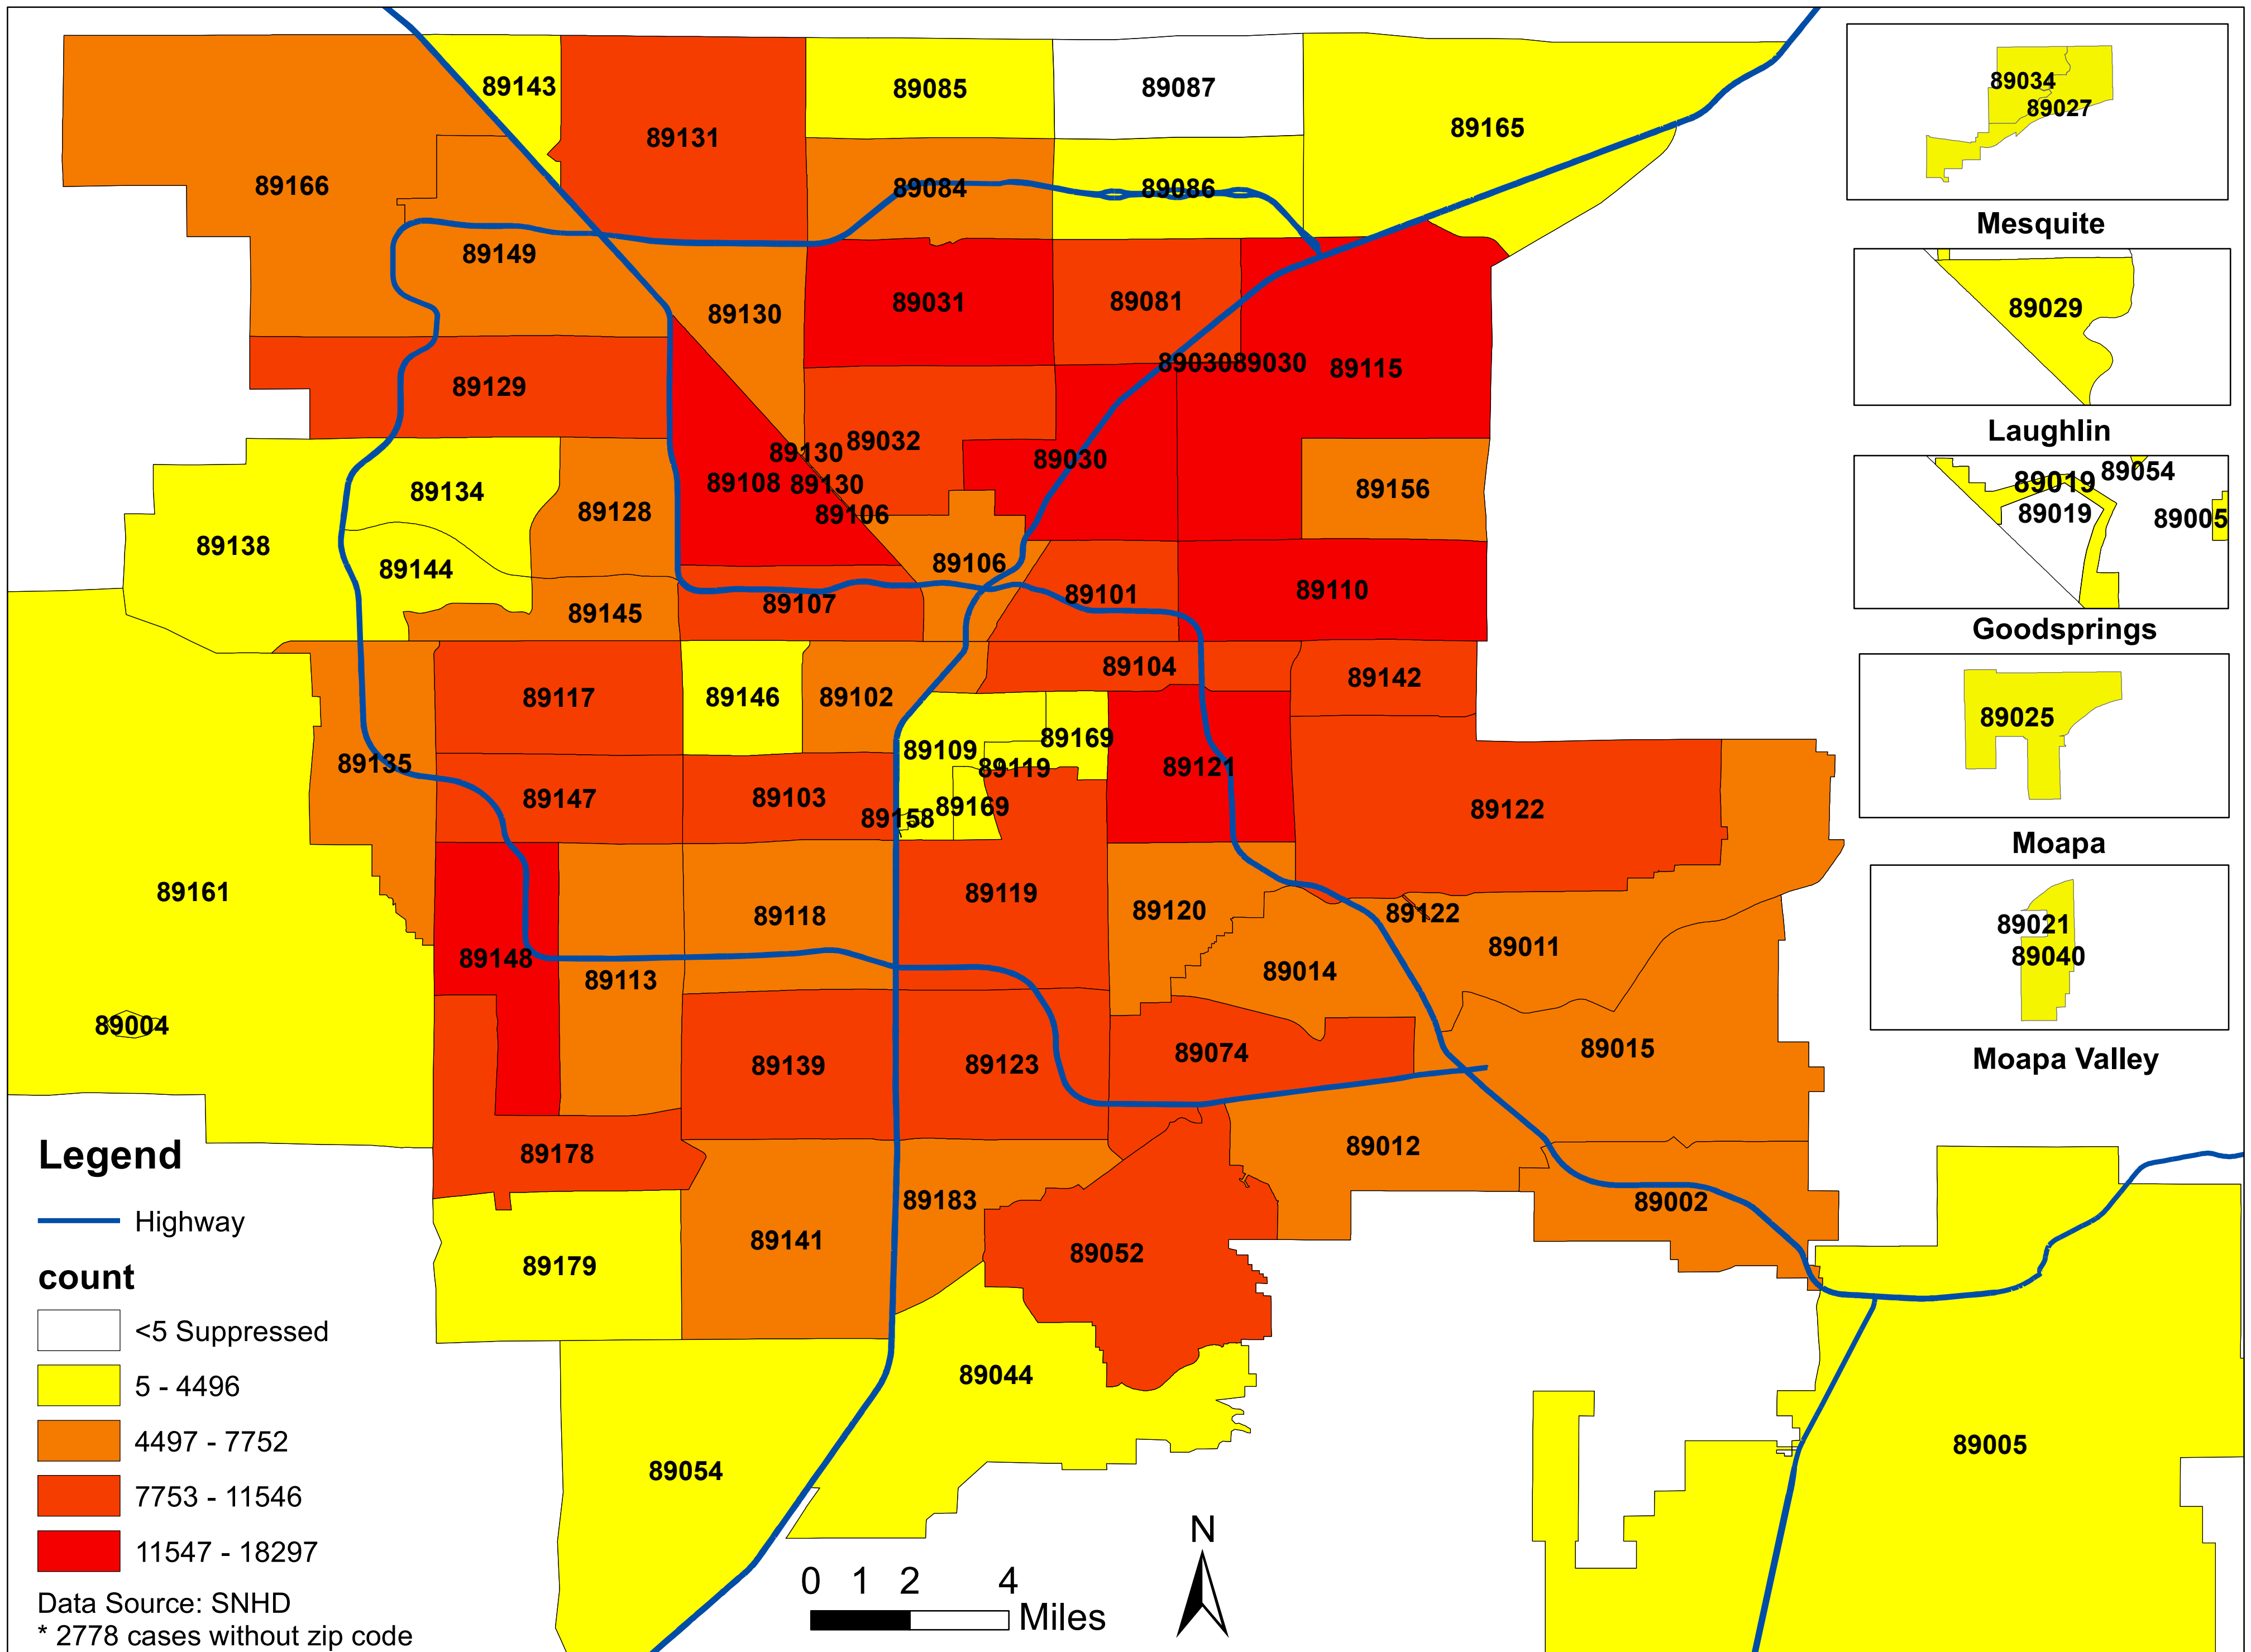

# Number of COVID-19 cases by zip code in Clark county (01.22.2021)

**Note: More than 5 cases reported from 89124**