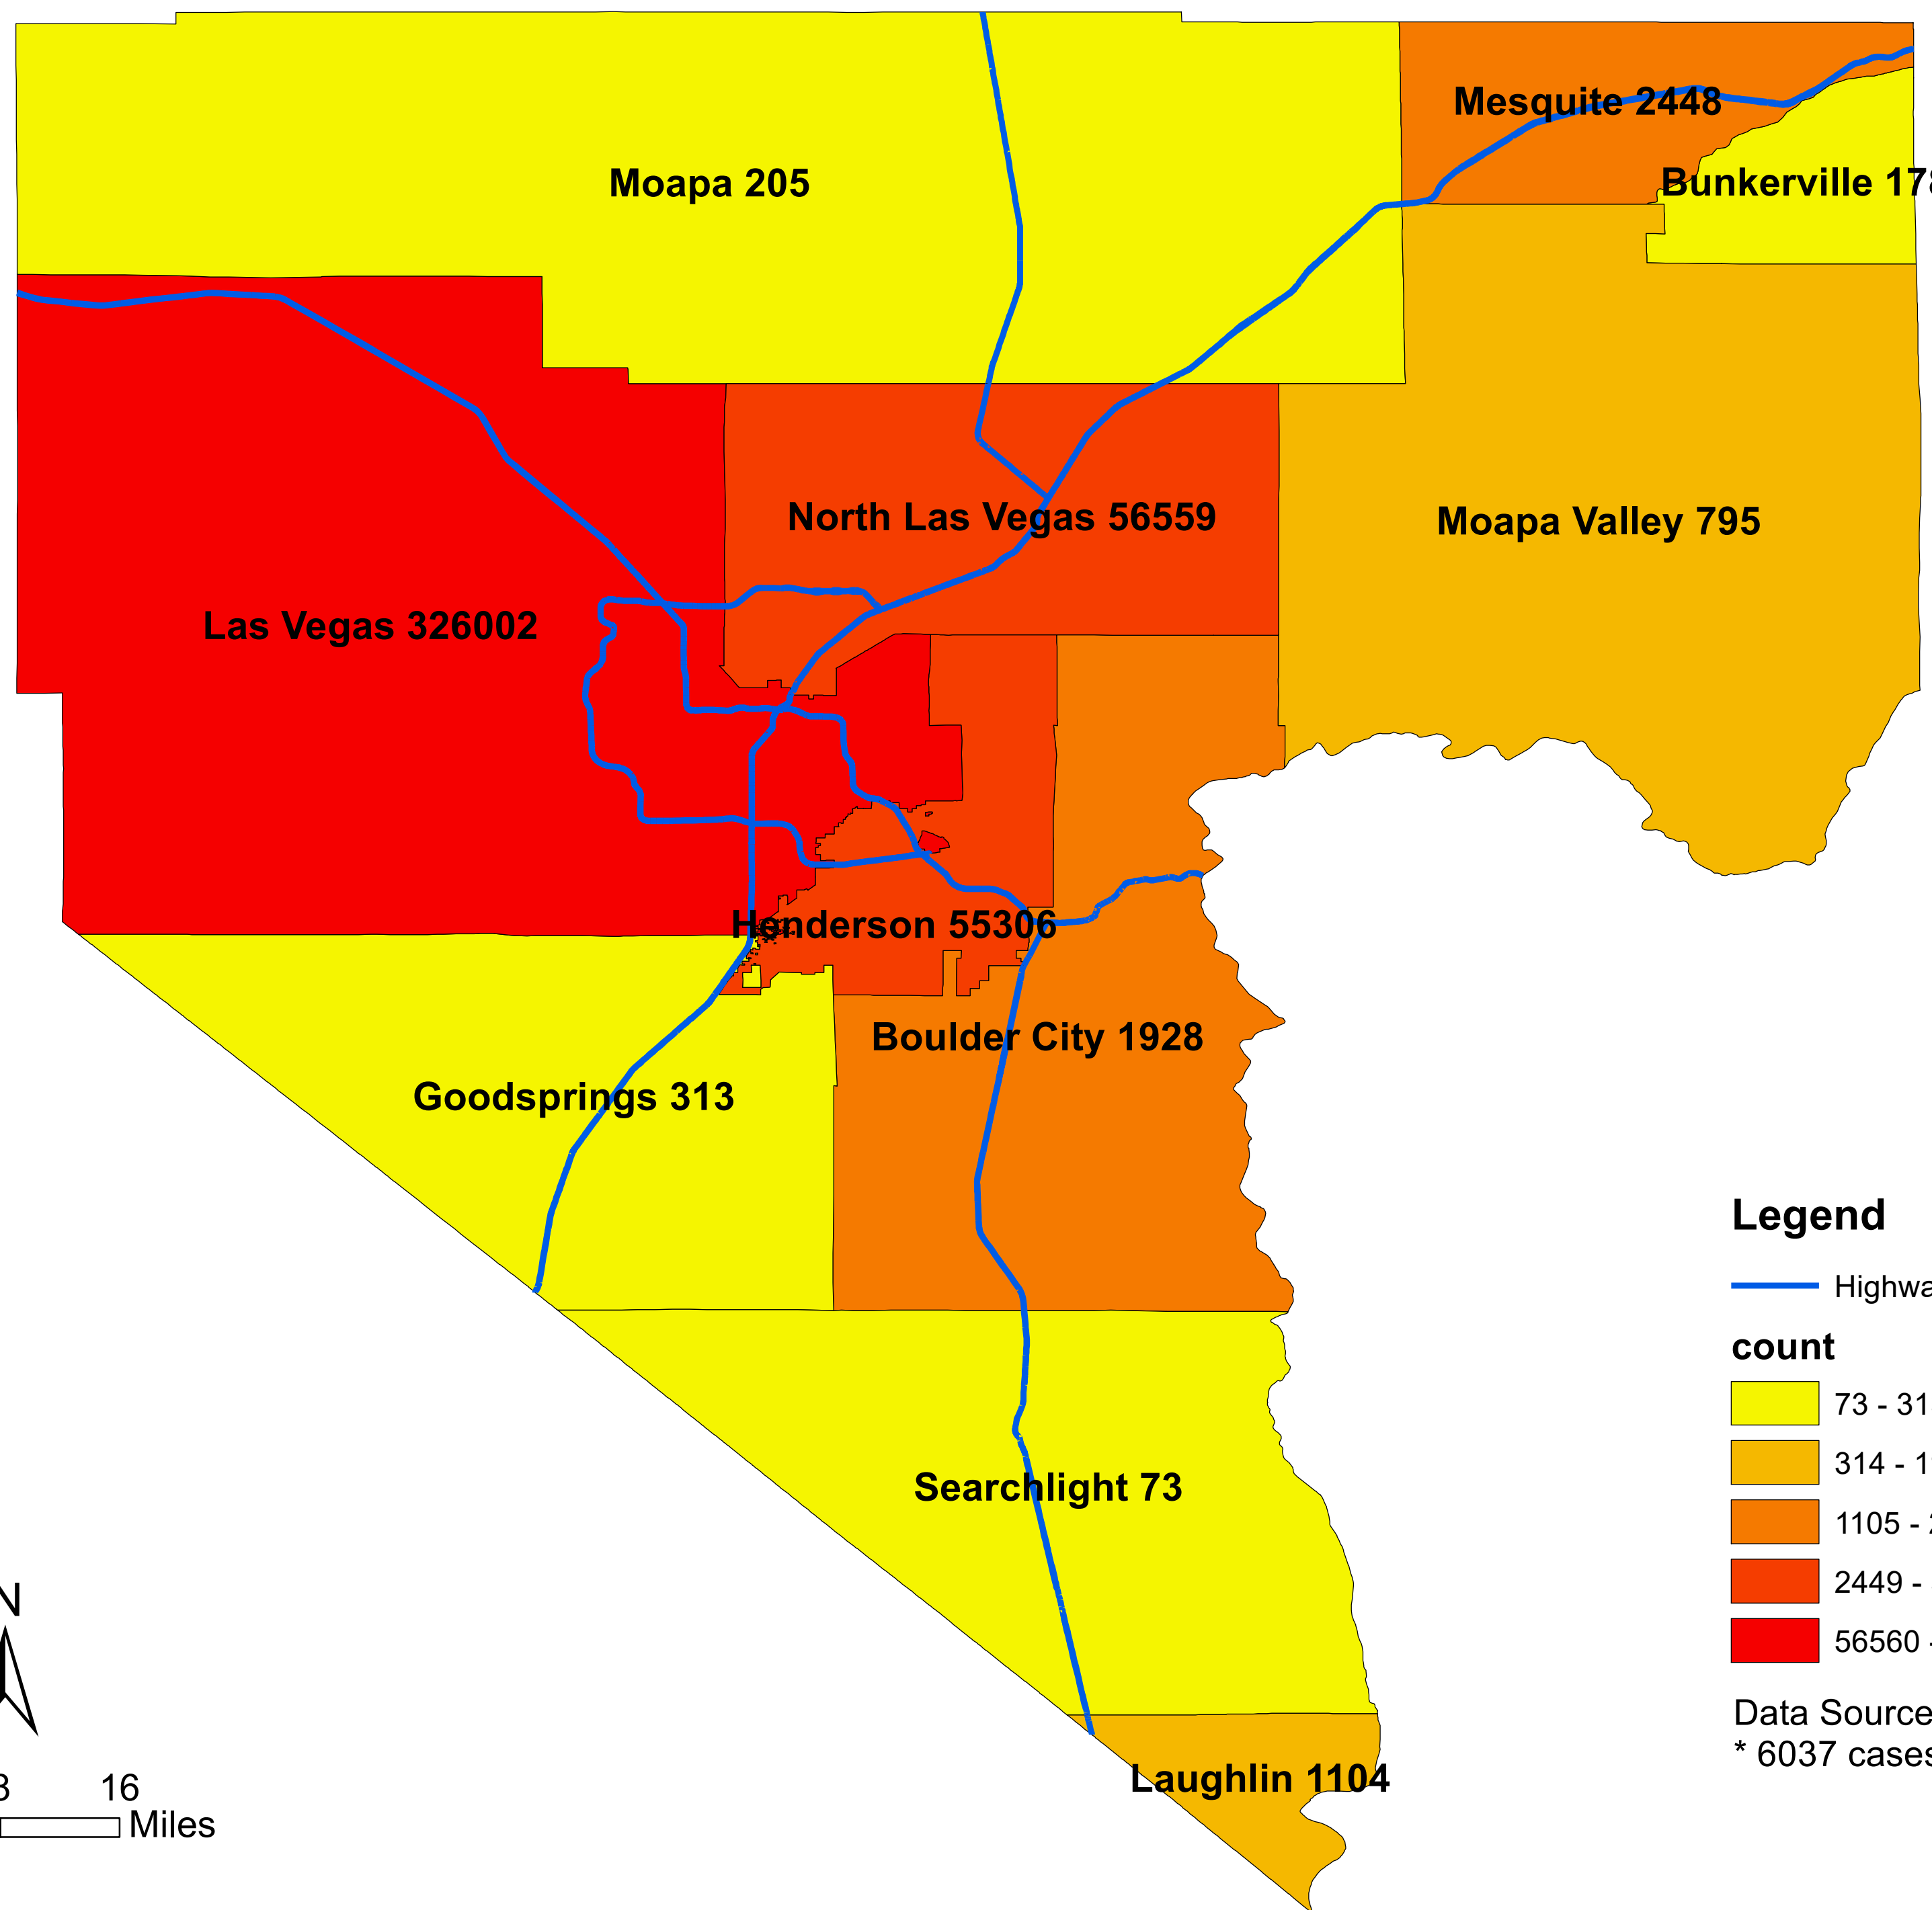

# Number of COVID-19 cases by city in Clark county (01.22.2022)

## Legend

— Highway

### count

- 73 - 313
- 314 - 1104
- 1105 - 2448
- 2449 - 56559
- 56560 - 326002

Data Source: SNHD  
\* 6037 cases without city information