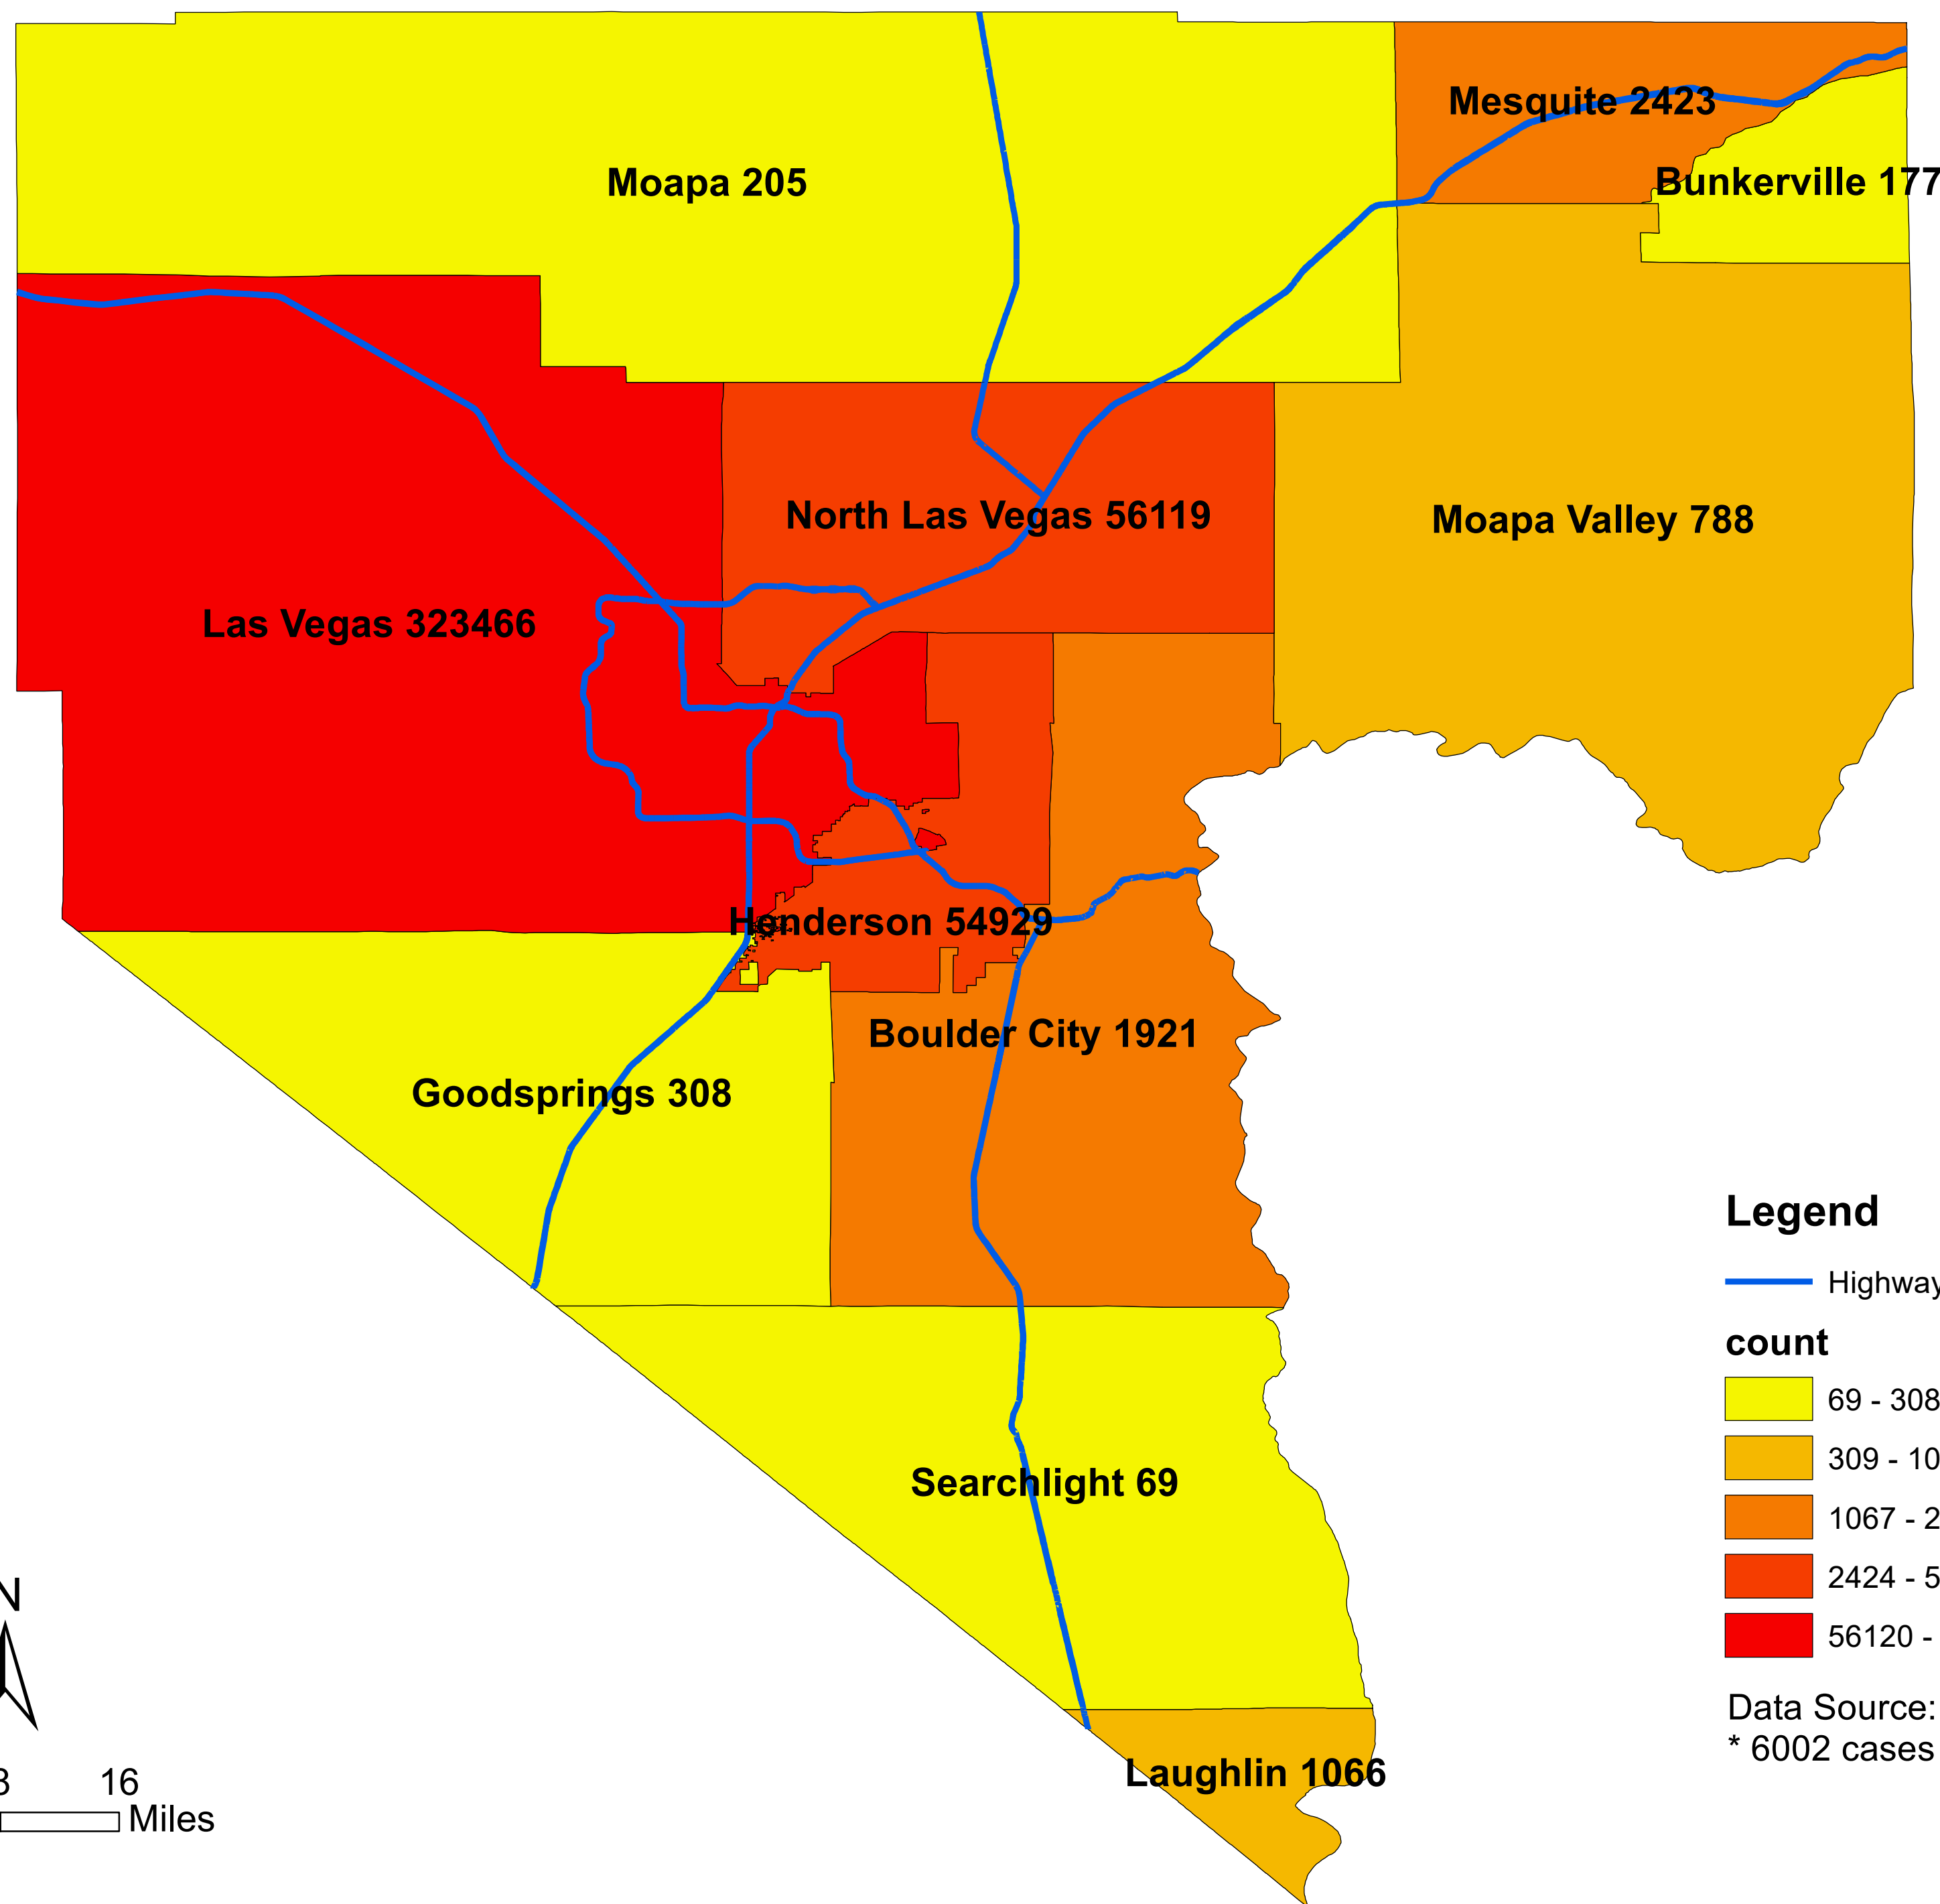

Number of COVID-19 cases by city in Clark county (01.21.2022)

Legend

— Highway

count

- 69 - 308
- 309 - 1066
- 1067 - 2423
- 2424 - 56119
- 56120 - 323466

Data Source: SNHD
* 6002 cases without city information