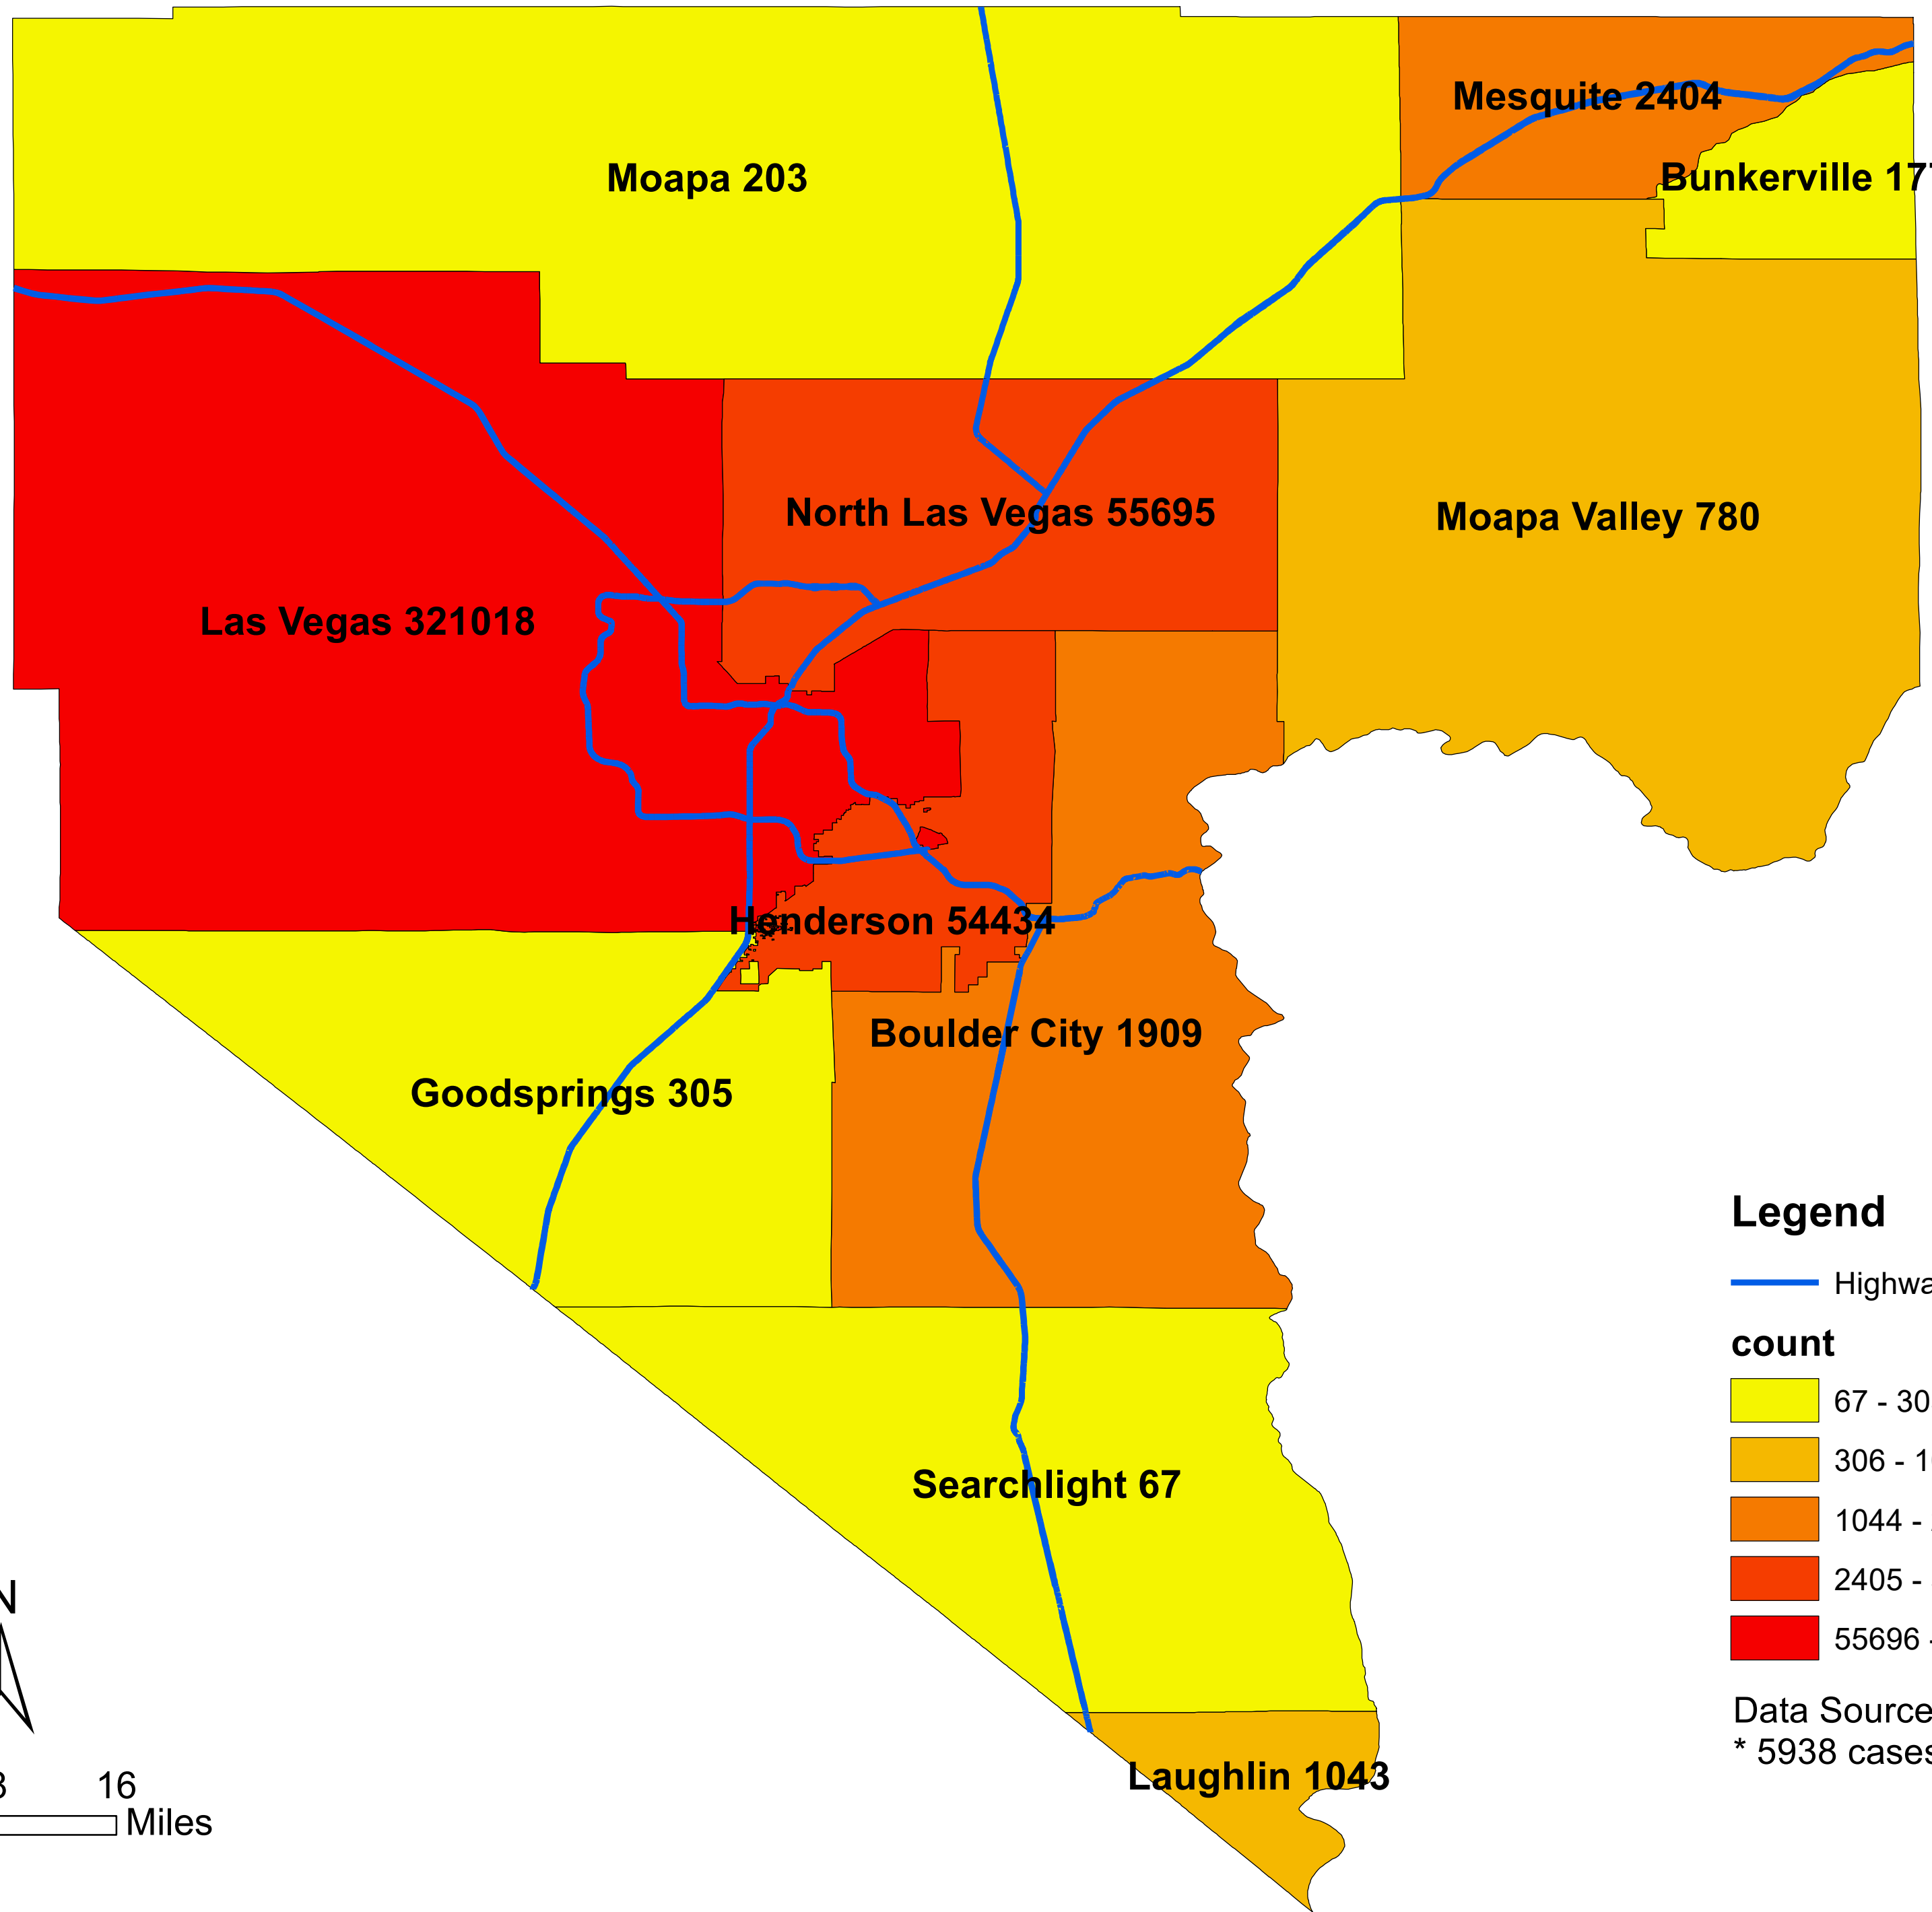

# Number of COVID-19 cases by city in Clark county (01.20.2022)

## Legend

— Highway

### count

Data Source: SNHD

\* 5938 cases without city information

0 4 8 16 Miles