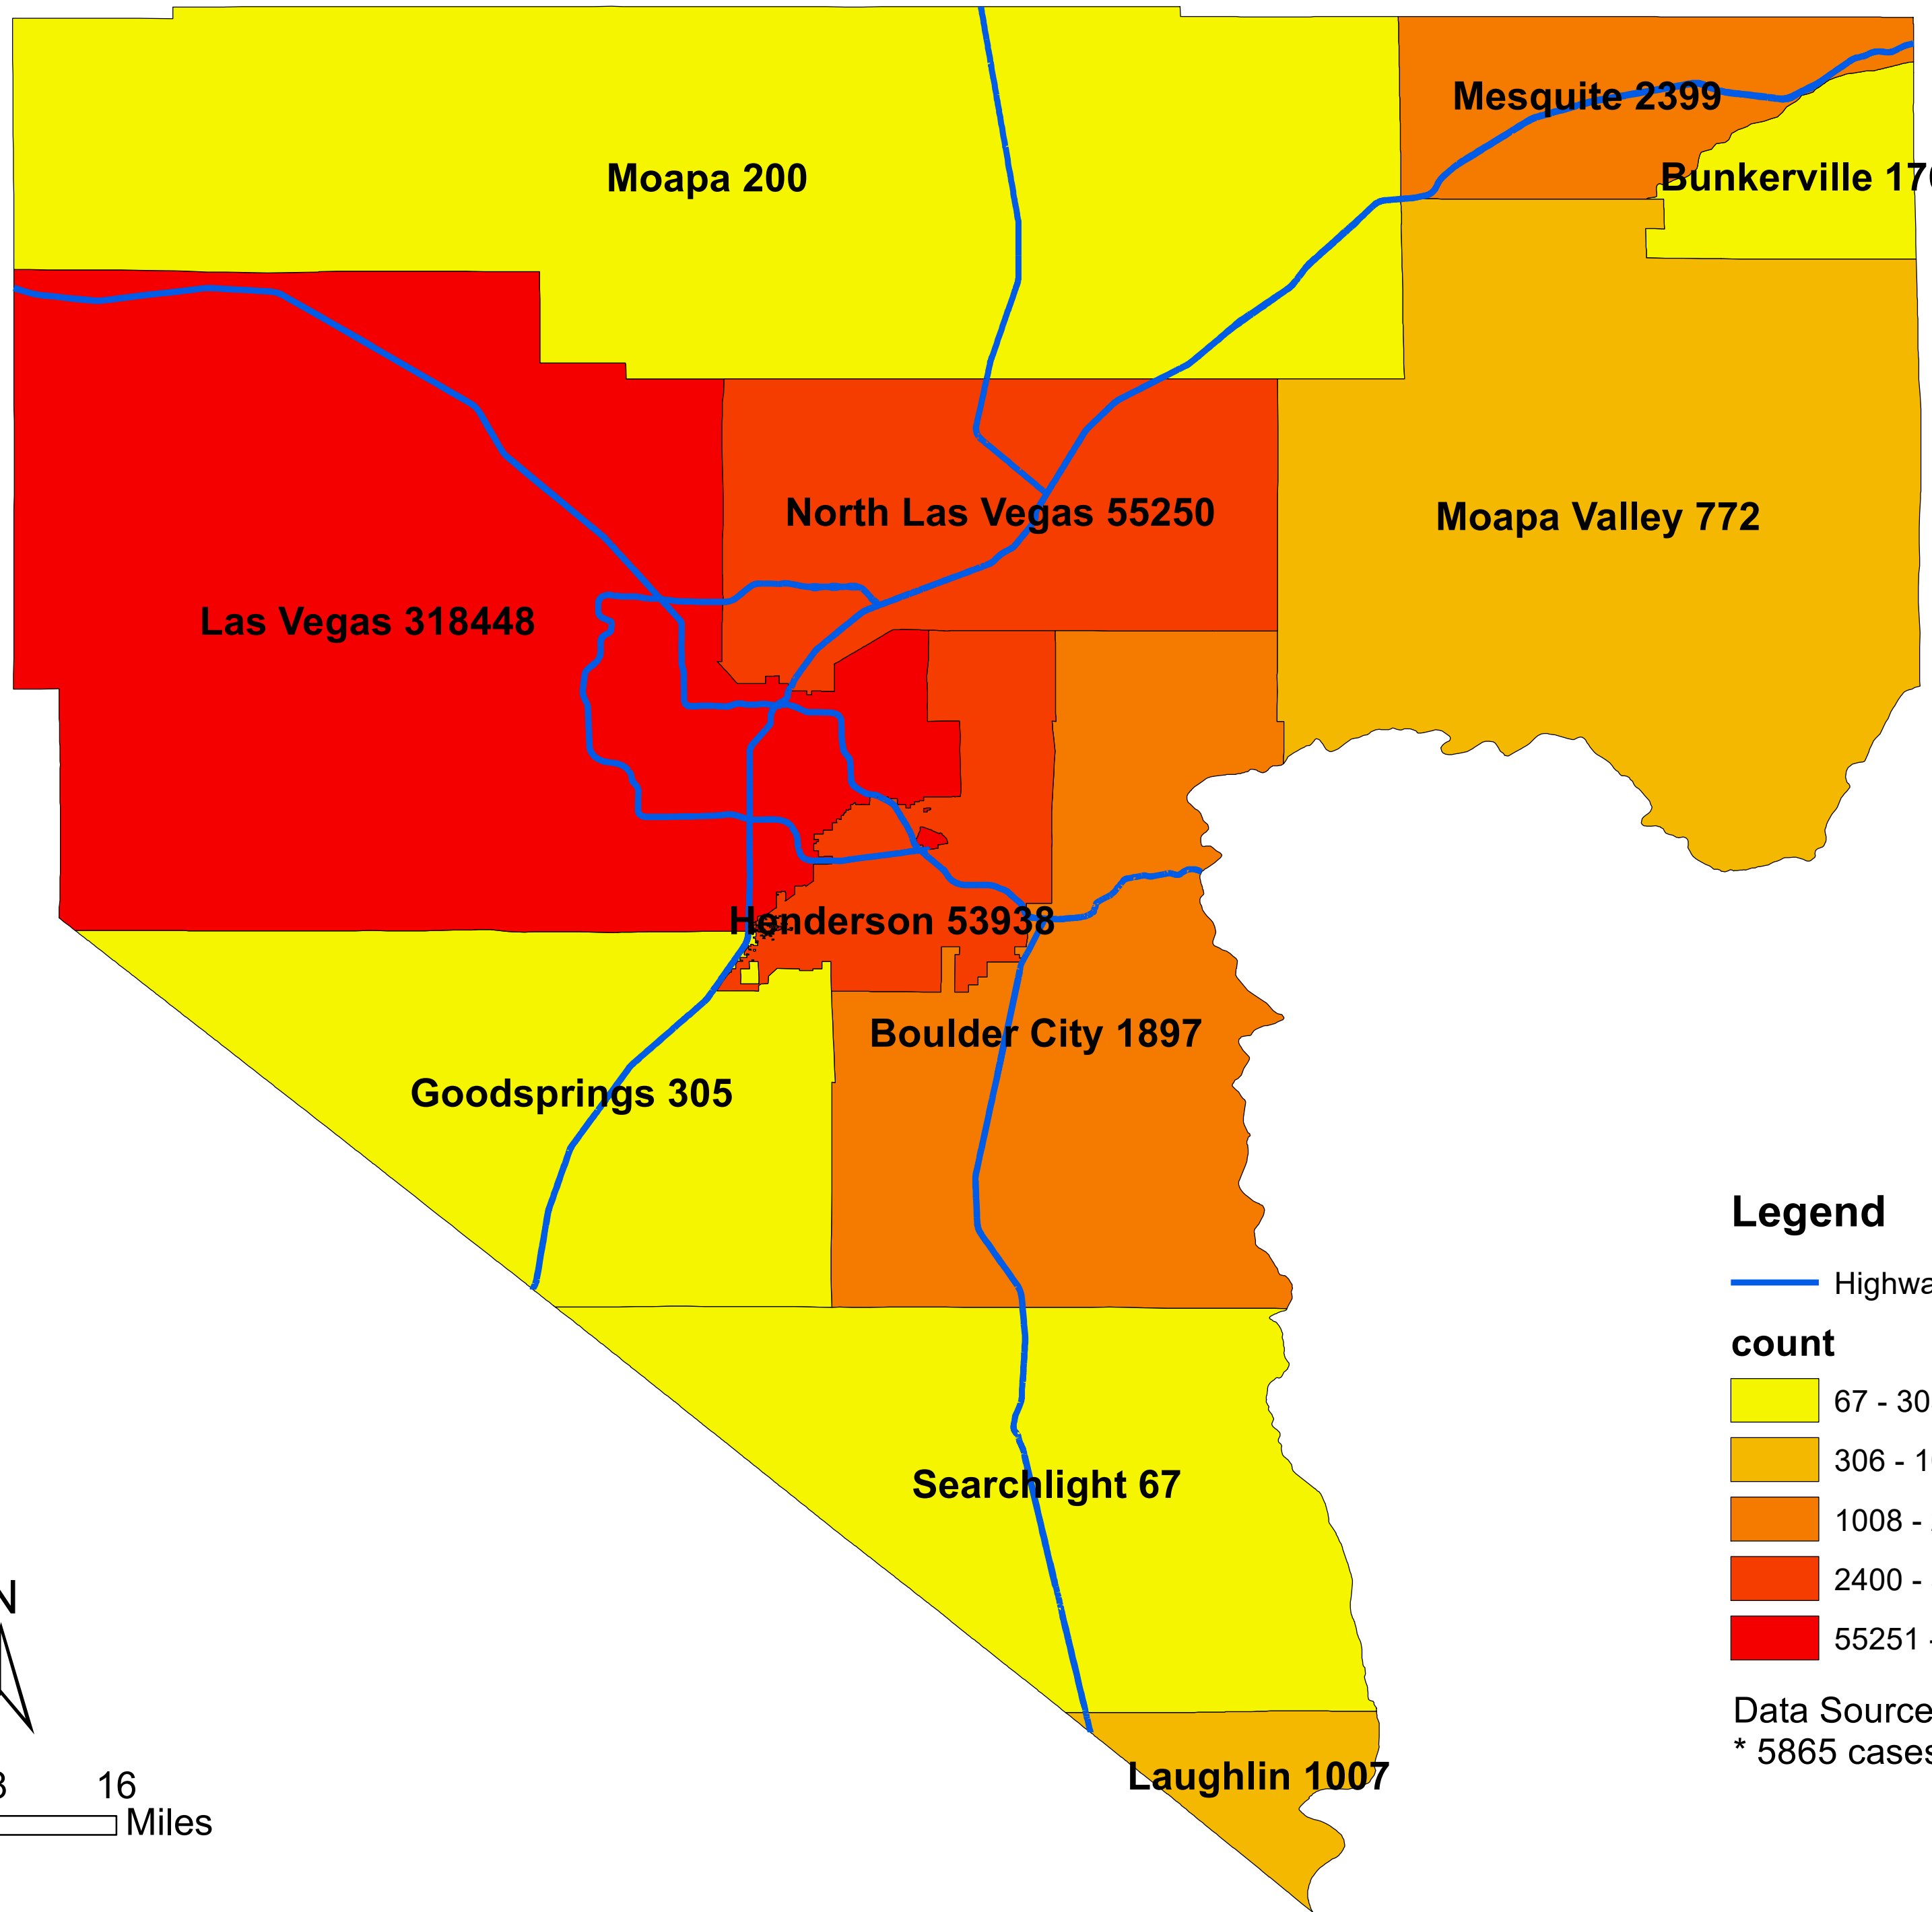

Number of COVID-19 cases by city in Clark county (01.19.2022)

Legend

— Highway

count

- 67 - 305
- 306 - 1007
- 1008 - 2399
- 2400 - 55250
- 55251 - 318448

Data Source: SNHD

* 5865 cases without city information

0 4 8 16 Miles