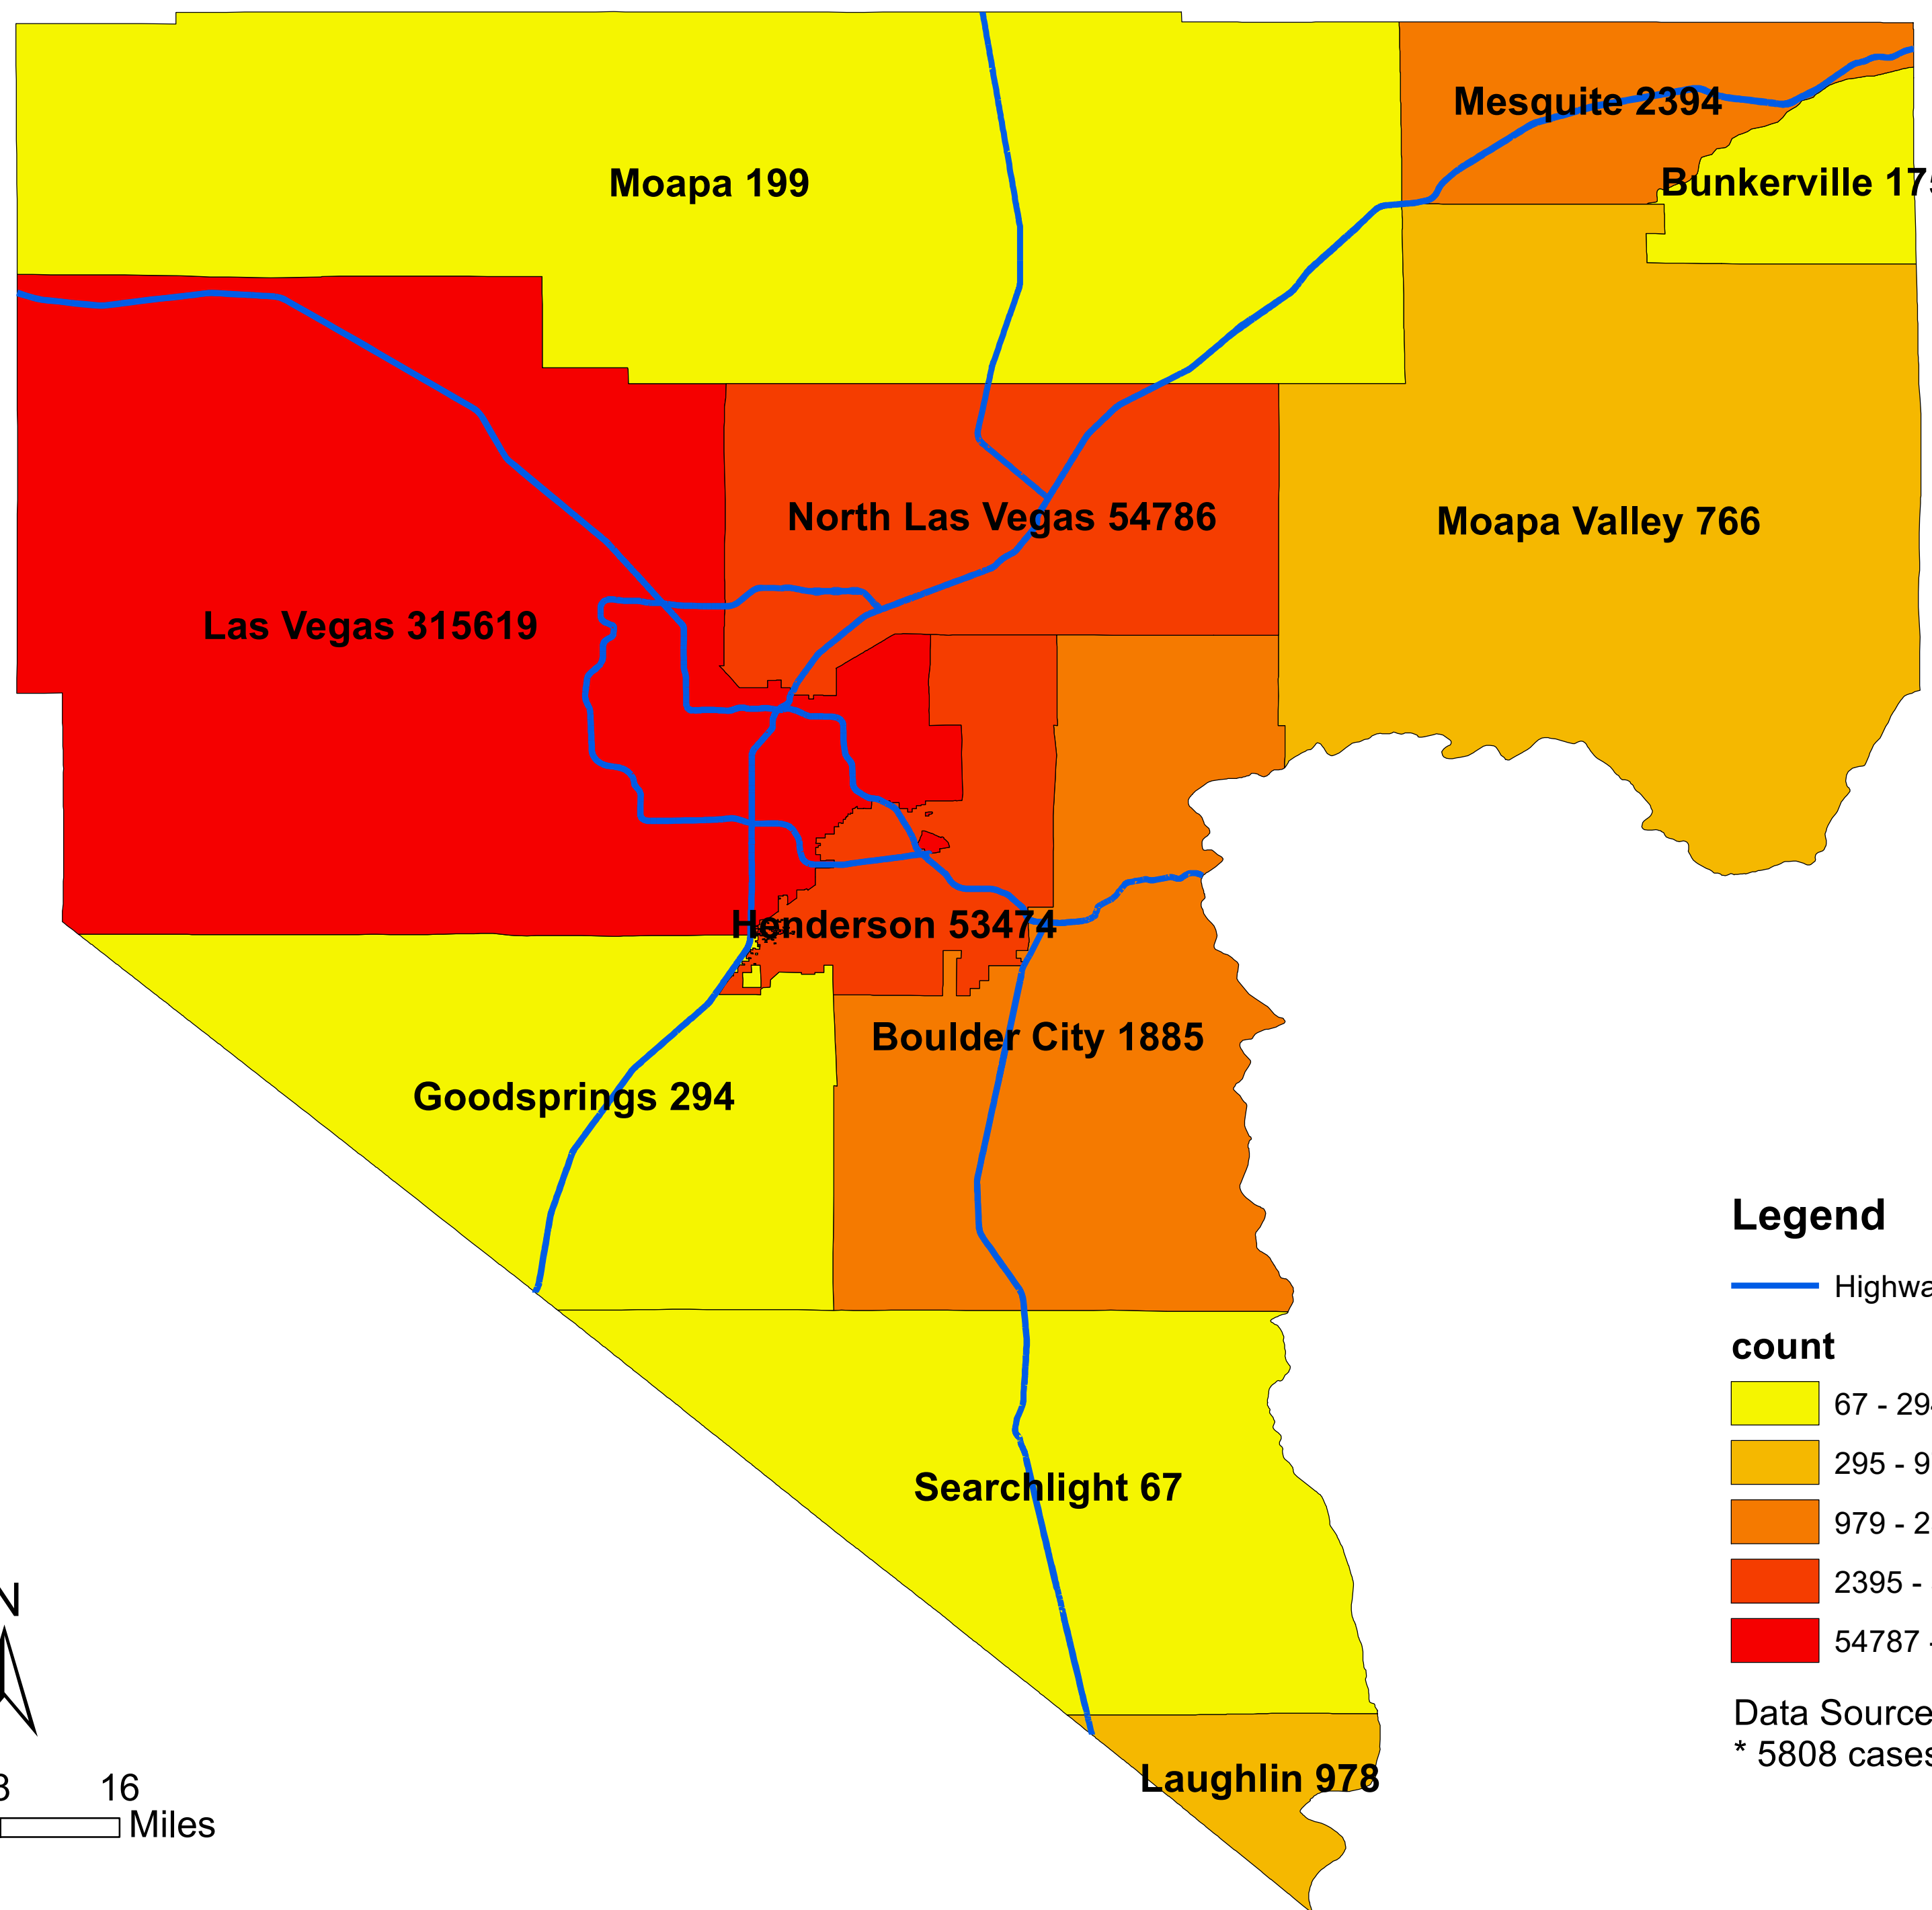

Number of COVID-19 cases by city in Clark county (01.18.2022)

Legend

— Highway

count

- 67 - 294
- 295 - 978
- 979 - 2394
- 2395 - 54786
- 54787 - 315619

Data Source: SNHD
* 5808 cases without city information