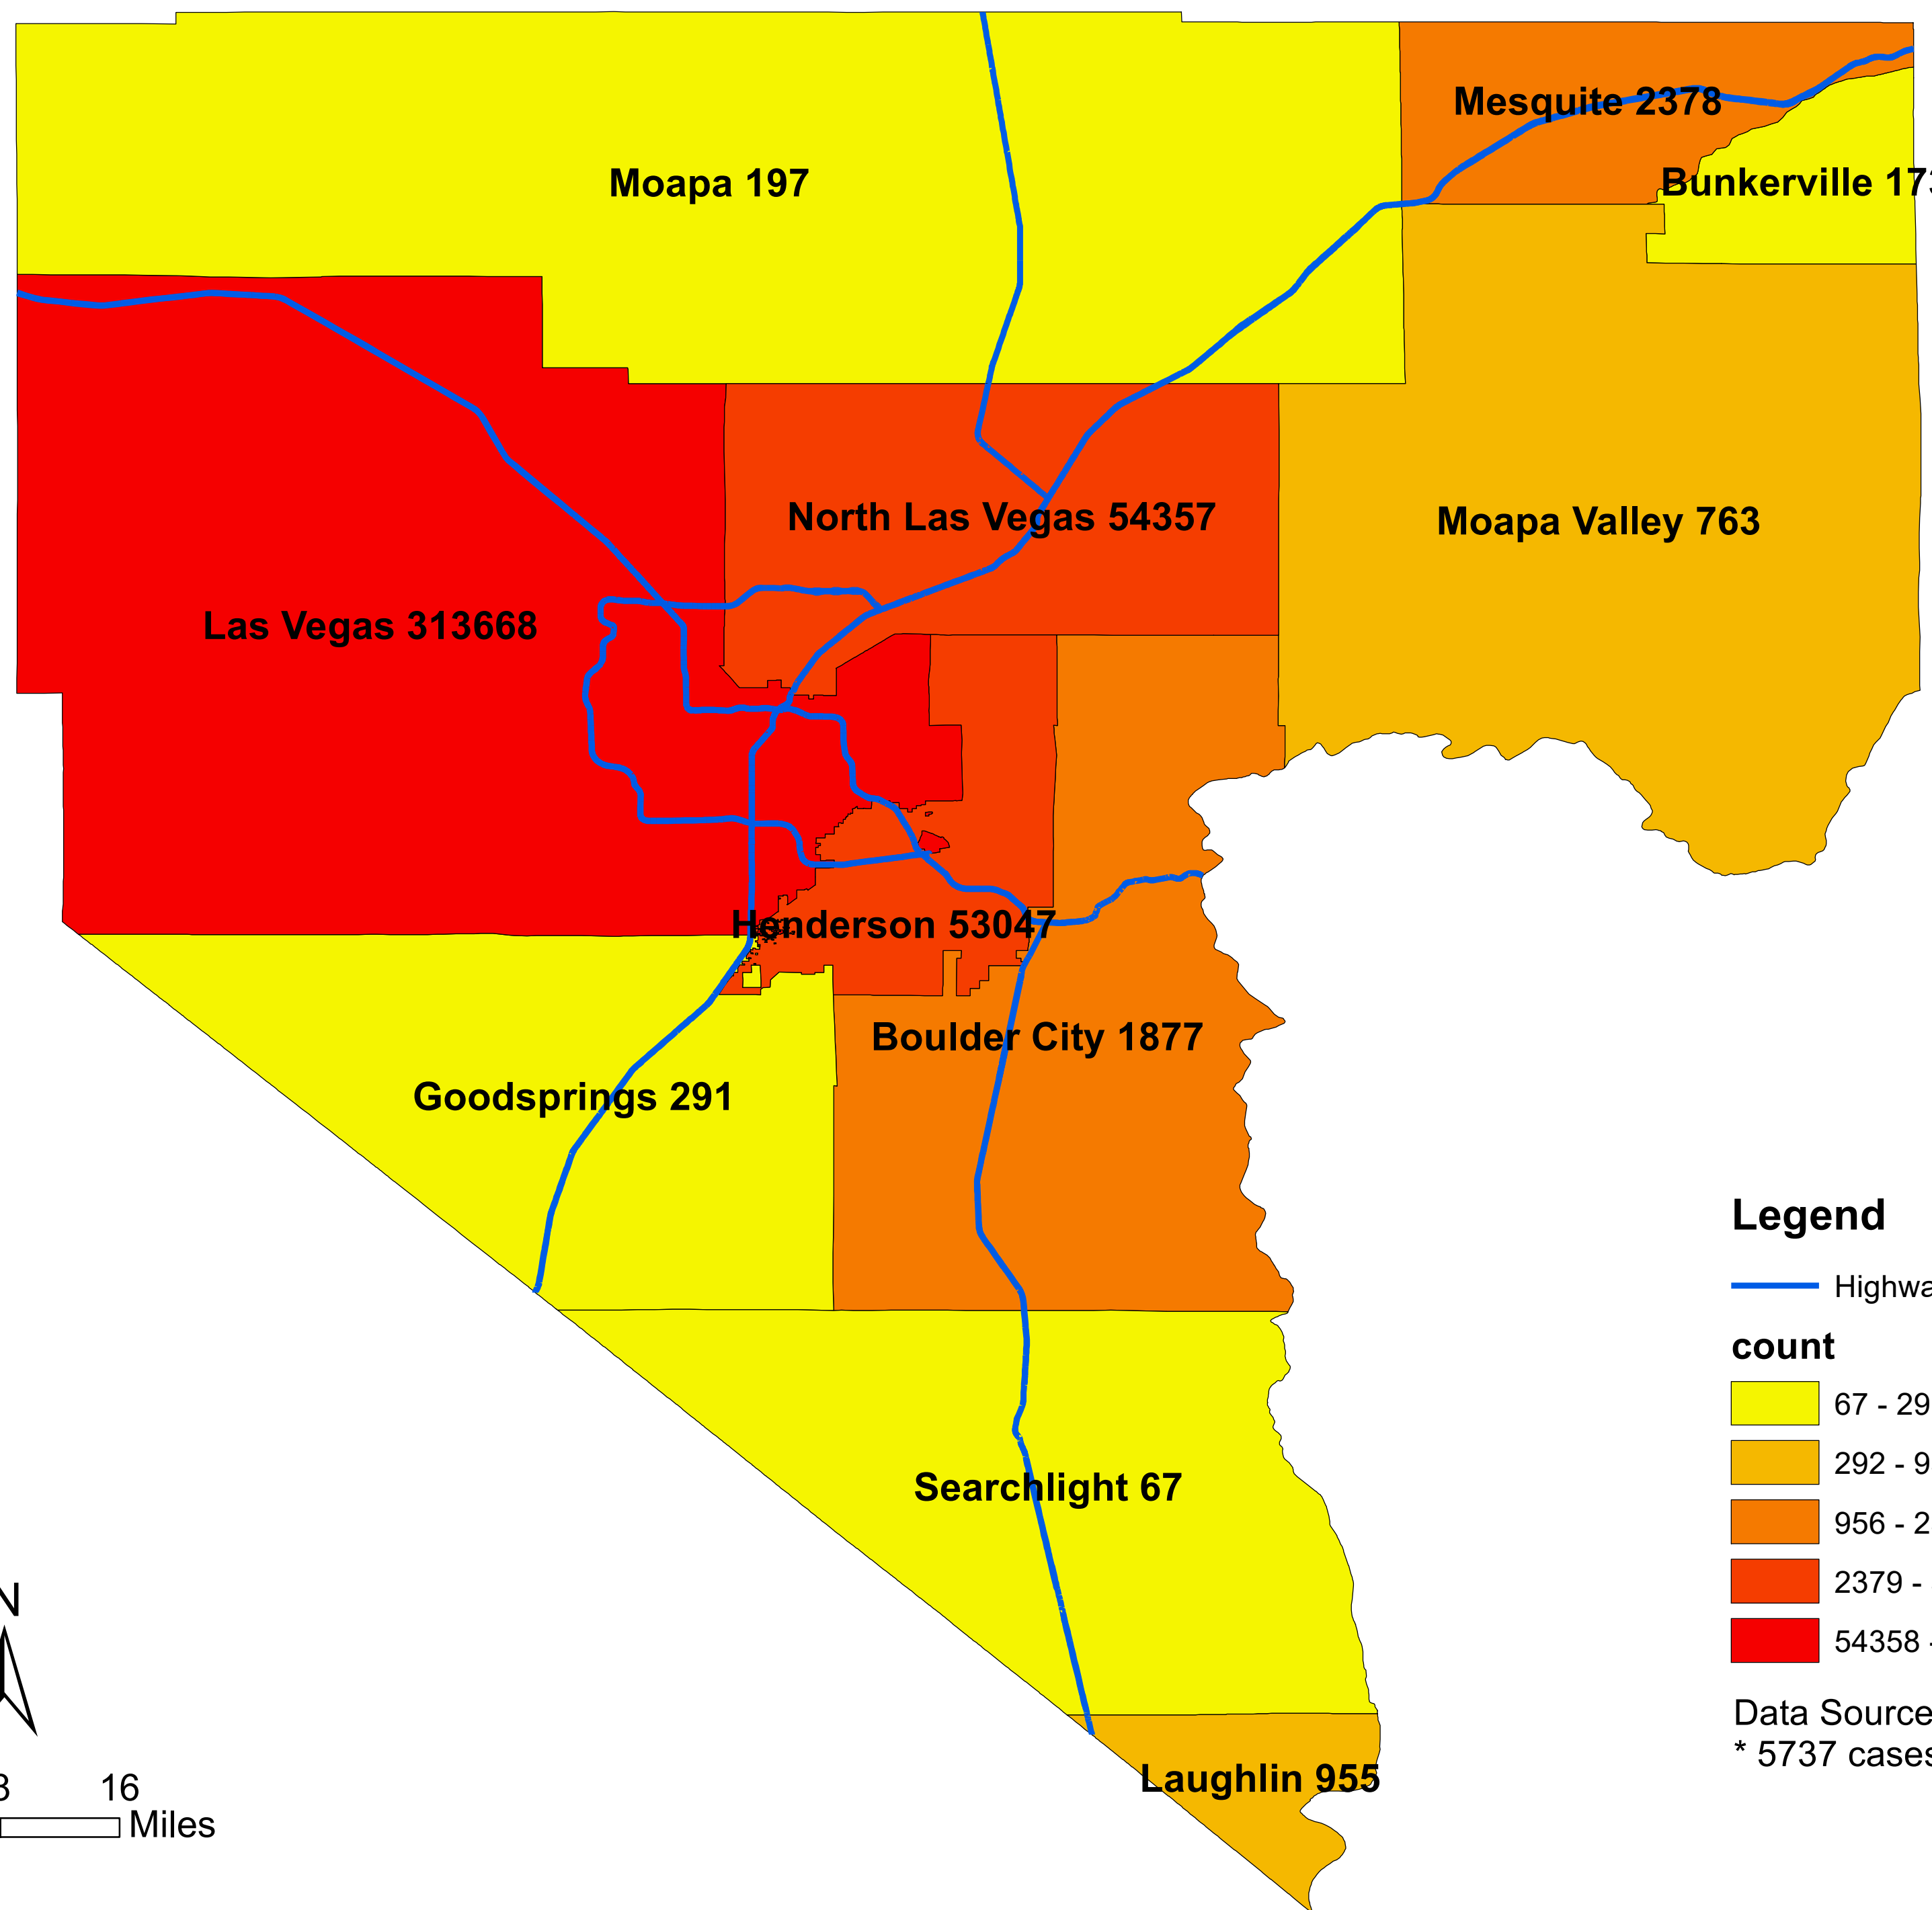

# Number of COVID-19 cases by city in Clark county (01.17.2022)

## Legend

— Highway

### count

- 67 - 291
- 292 - 955
- 956 - 2378
- 2379 - 54357
- 54358 - 313668

Data Source: SNHD  
\* 5737 cases without city information