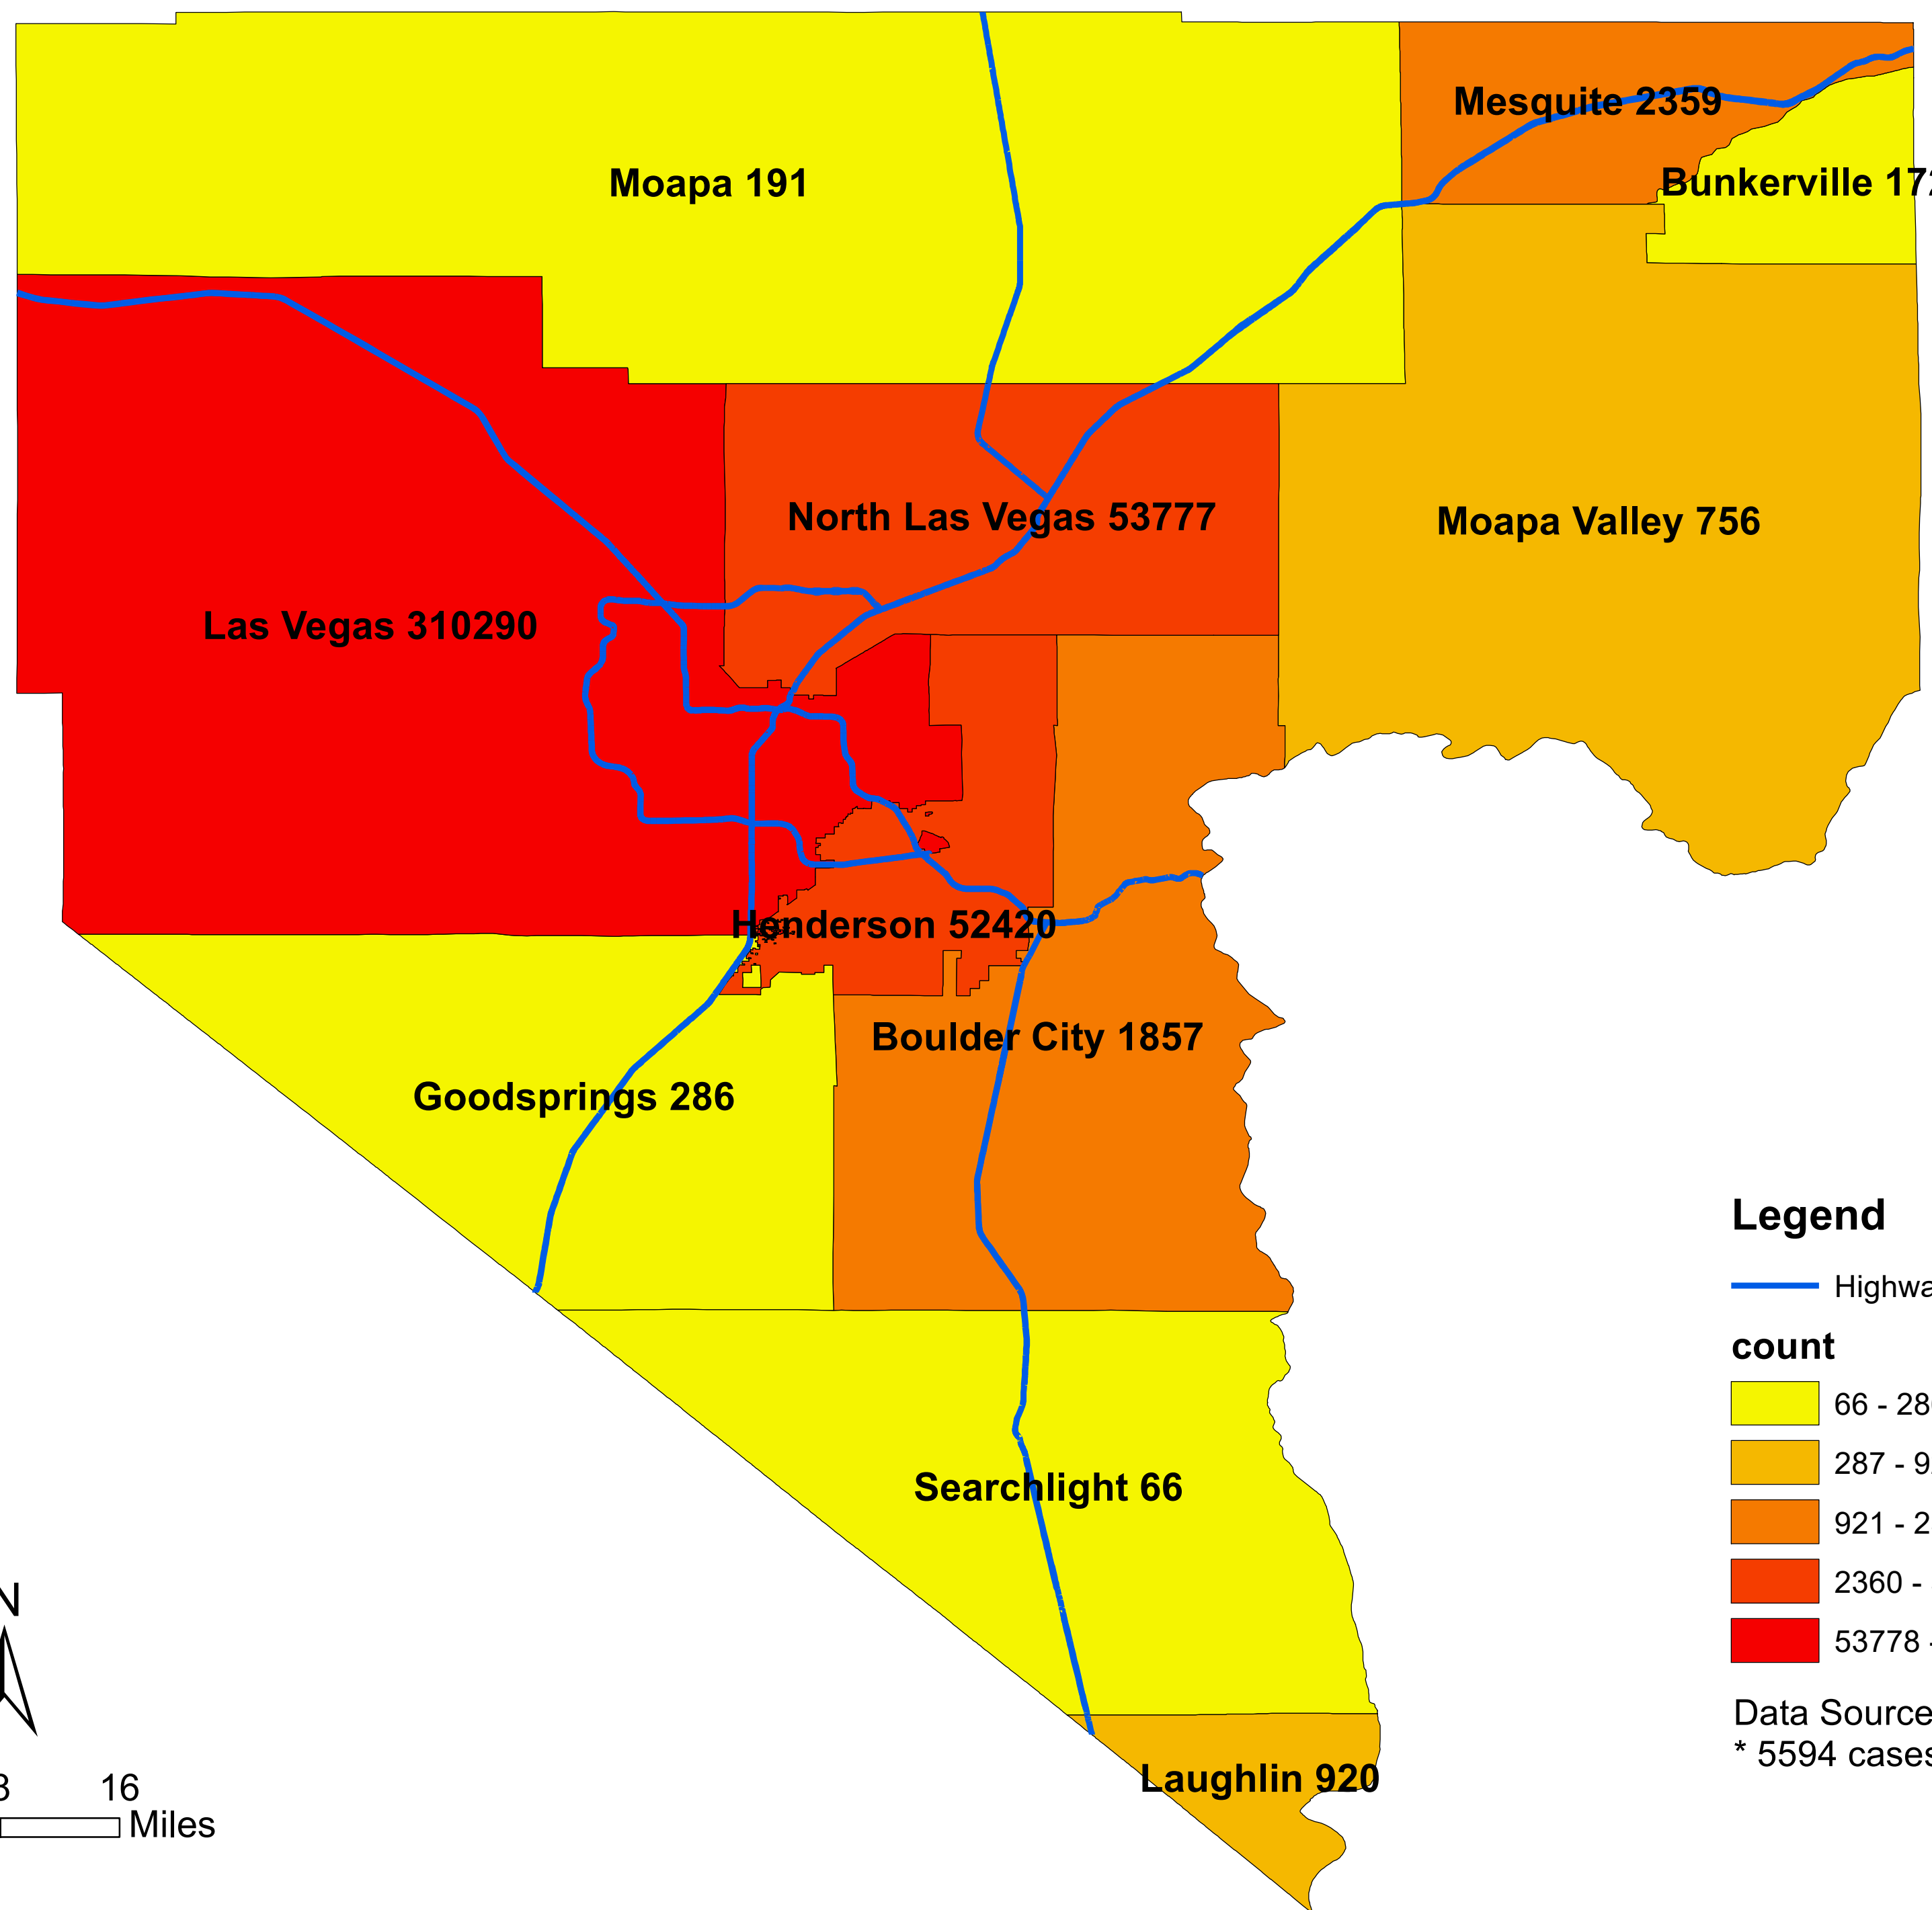

# Number of COVID-19 cases by city in Clark county (01.16.2022)

## Legend

— Highway

### count

- 66 - 286
- 287 - 920
- 921 - 2359
- 2360 - 53777
- 53778 - 310290

Data Source: SNHD  
\* 5594 cases without city information