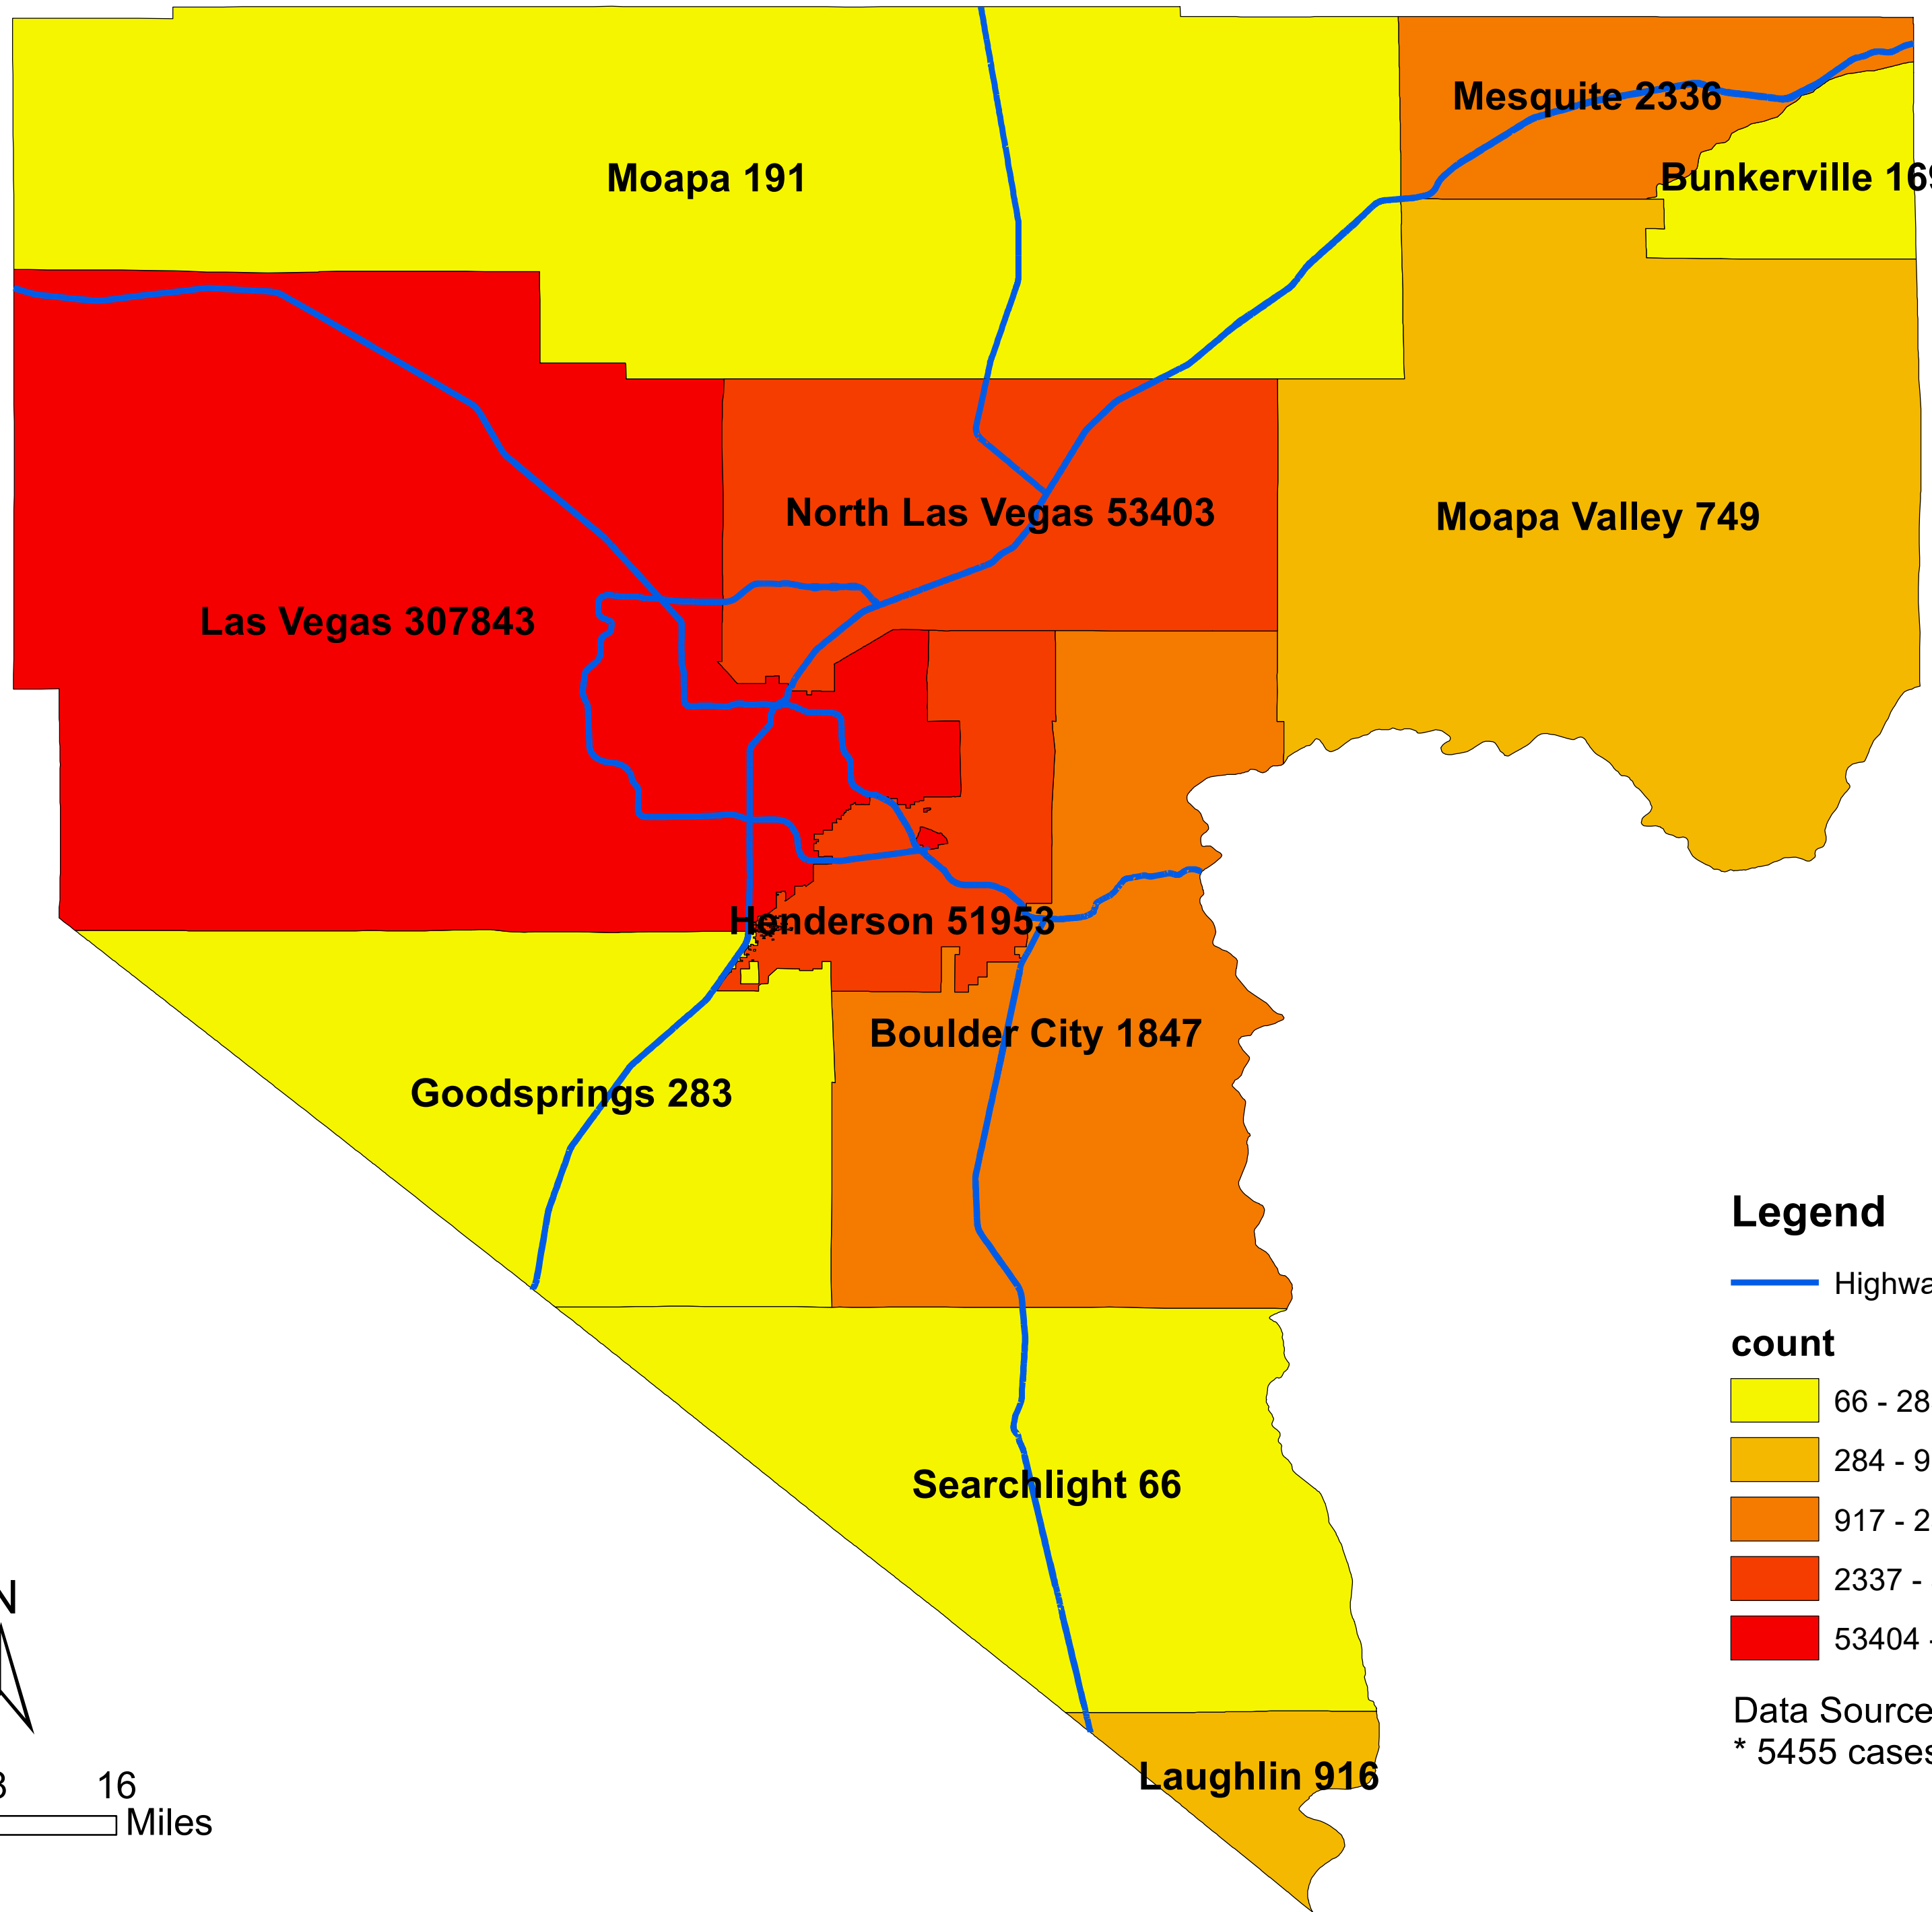

Number of COVID-19 cases by city in Clark county (01.15.2022)

Legend

— Highway

count

66 - 283

284 - 916

917 - 2336

2337 - 53403

53404 - 307843

Data Source: SNHD

* 5455 cases without city information

0 4 8 16 Miles